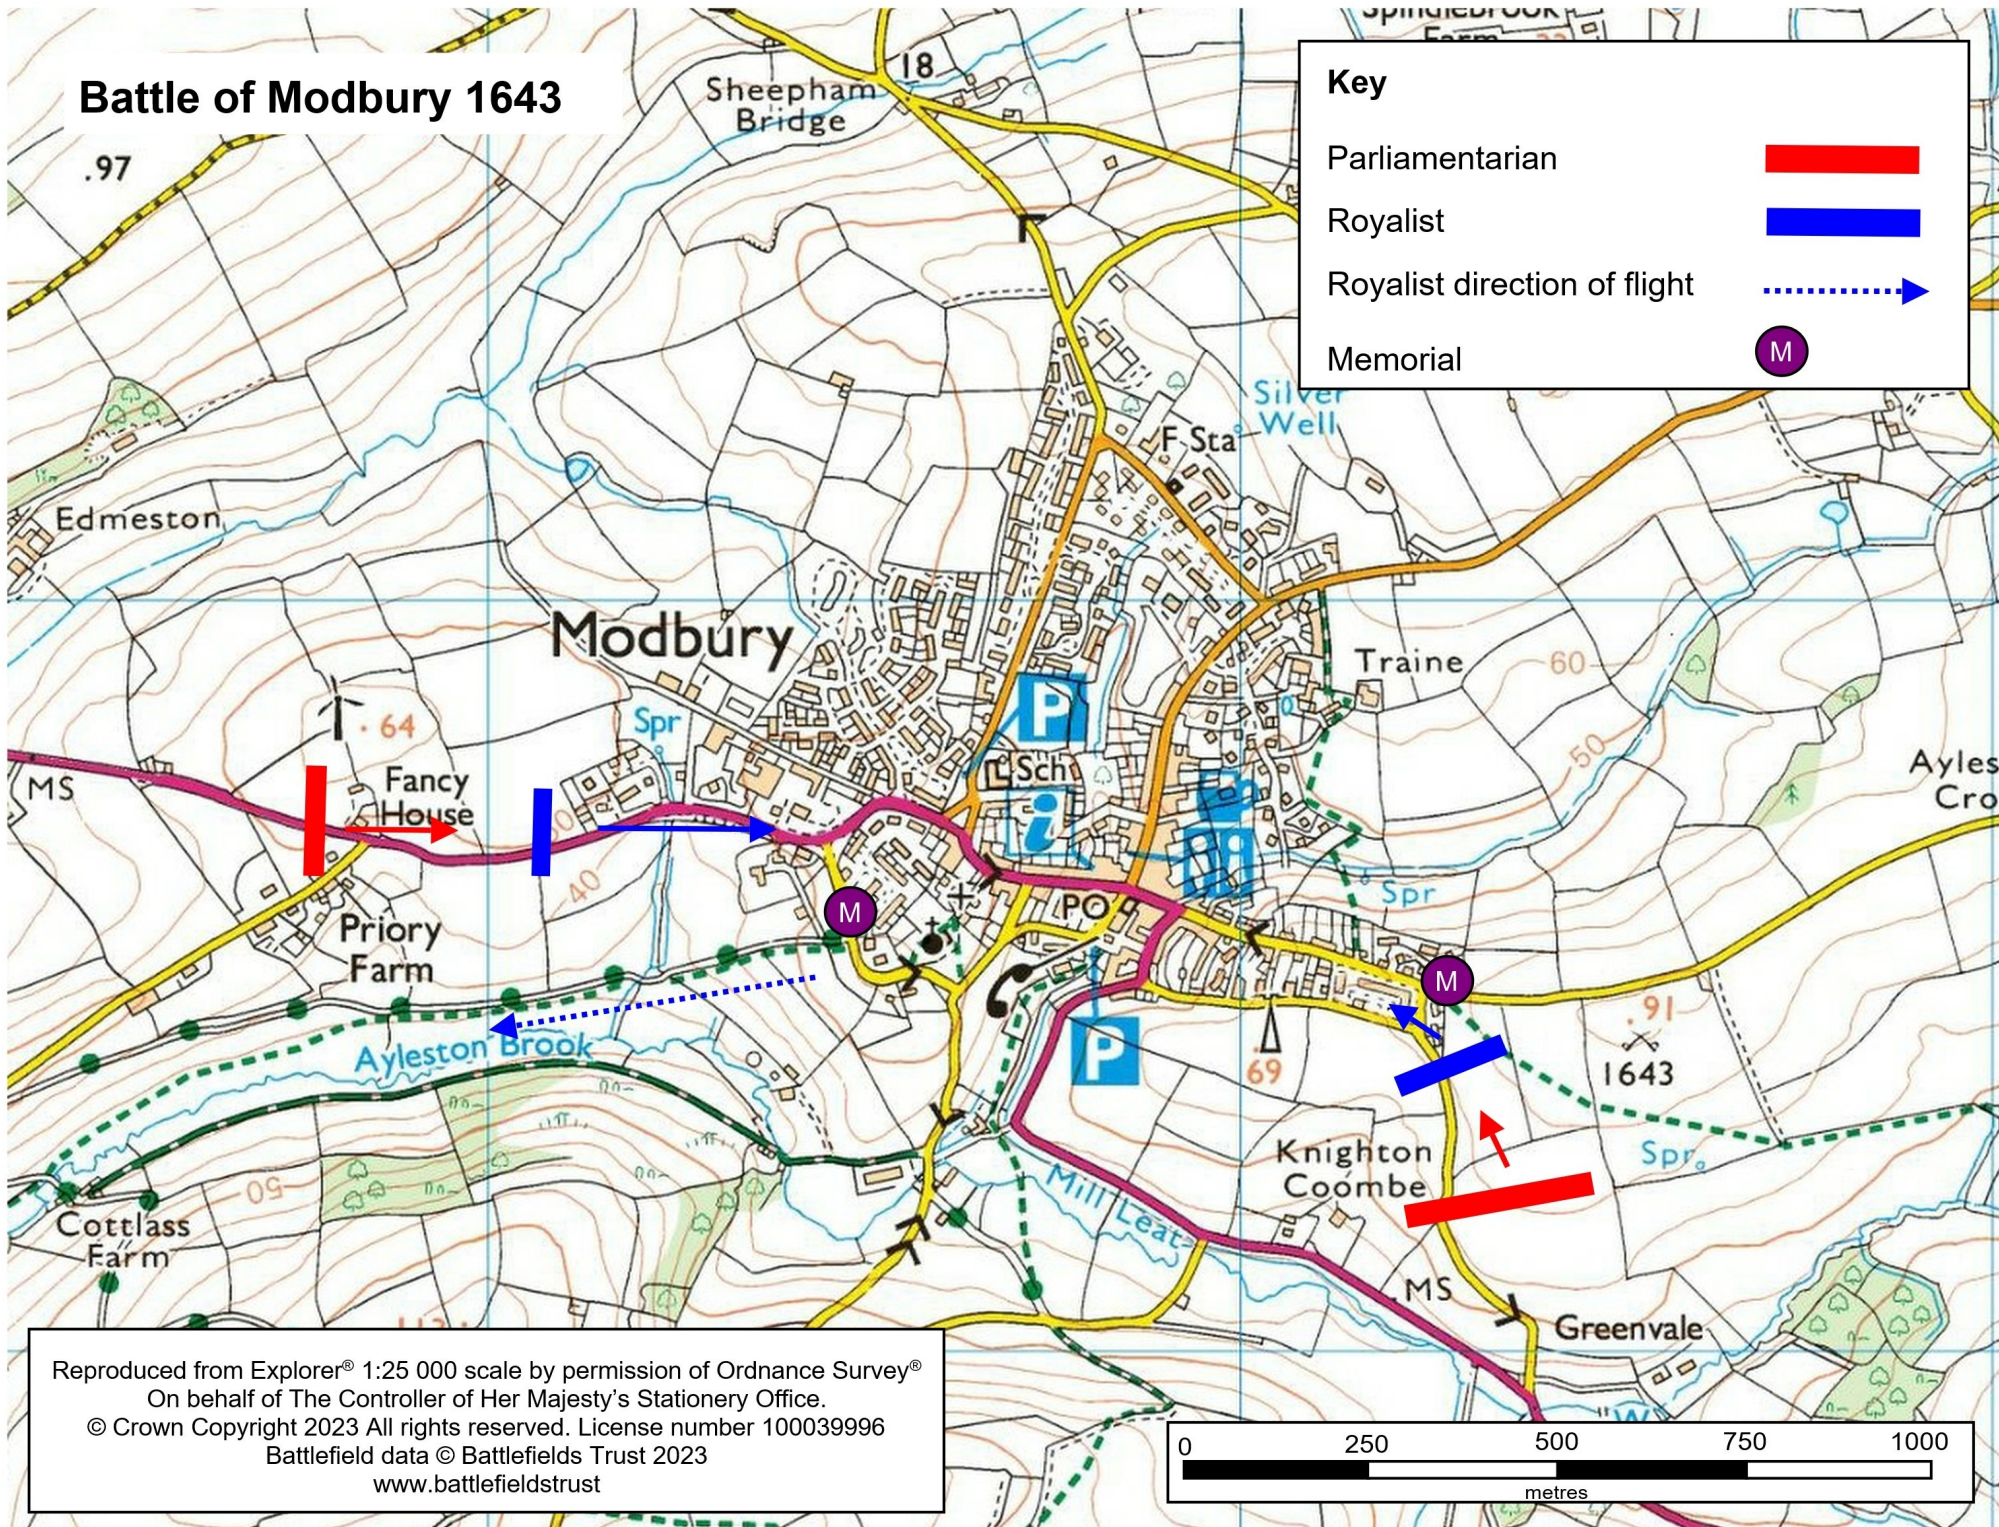

# Battle of Modbury 1643

**Key**

- Parliamentarian 
- Royalist 
- Royalist direction of flight 
- Memorial 

Reproduced from Explorer® 1:25 000 scale by permission of Ordnance Survey®  
On behalf of The Controller of Her Majesty's Stationery Office.  
© Crown Copyright 2023 All rights reserved. License number 100039996  
Battlefield data © Battlefields Trust 2023  
[www.battlefieldstrust](http://www.battlefieldstrust)