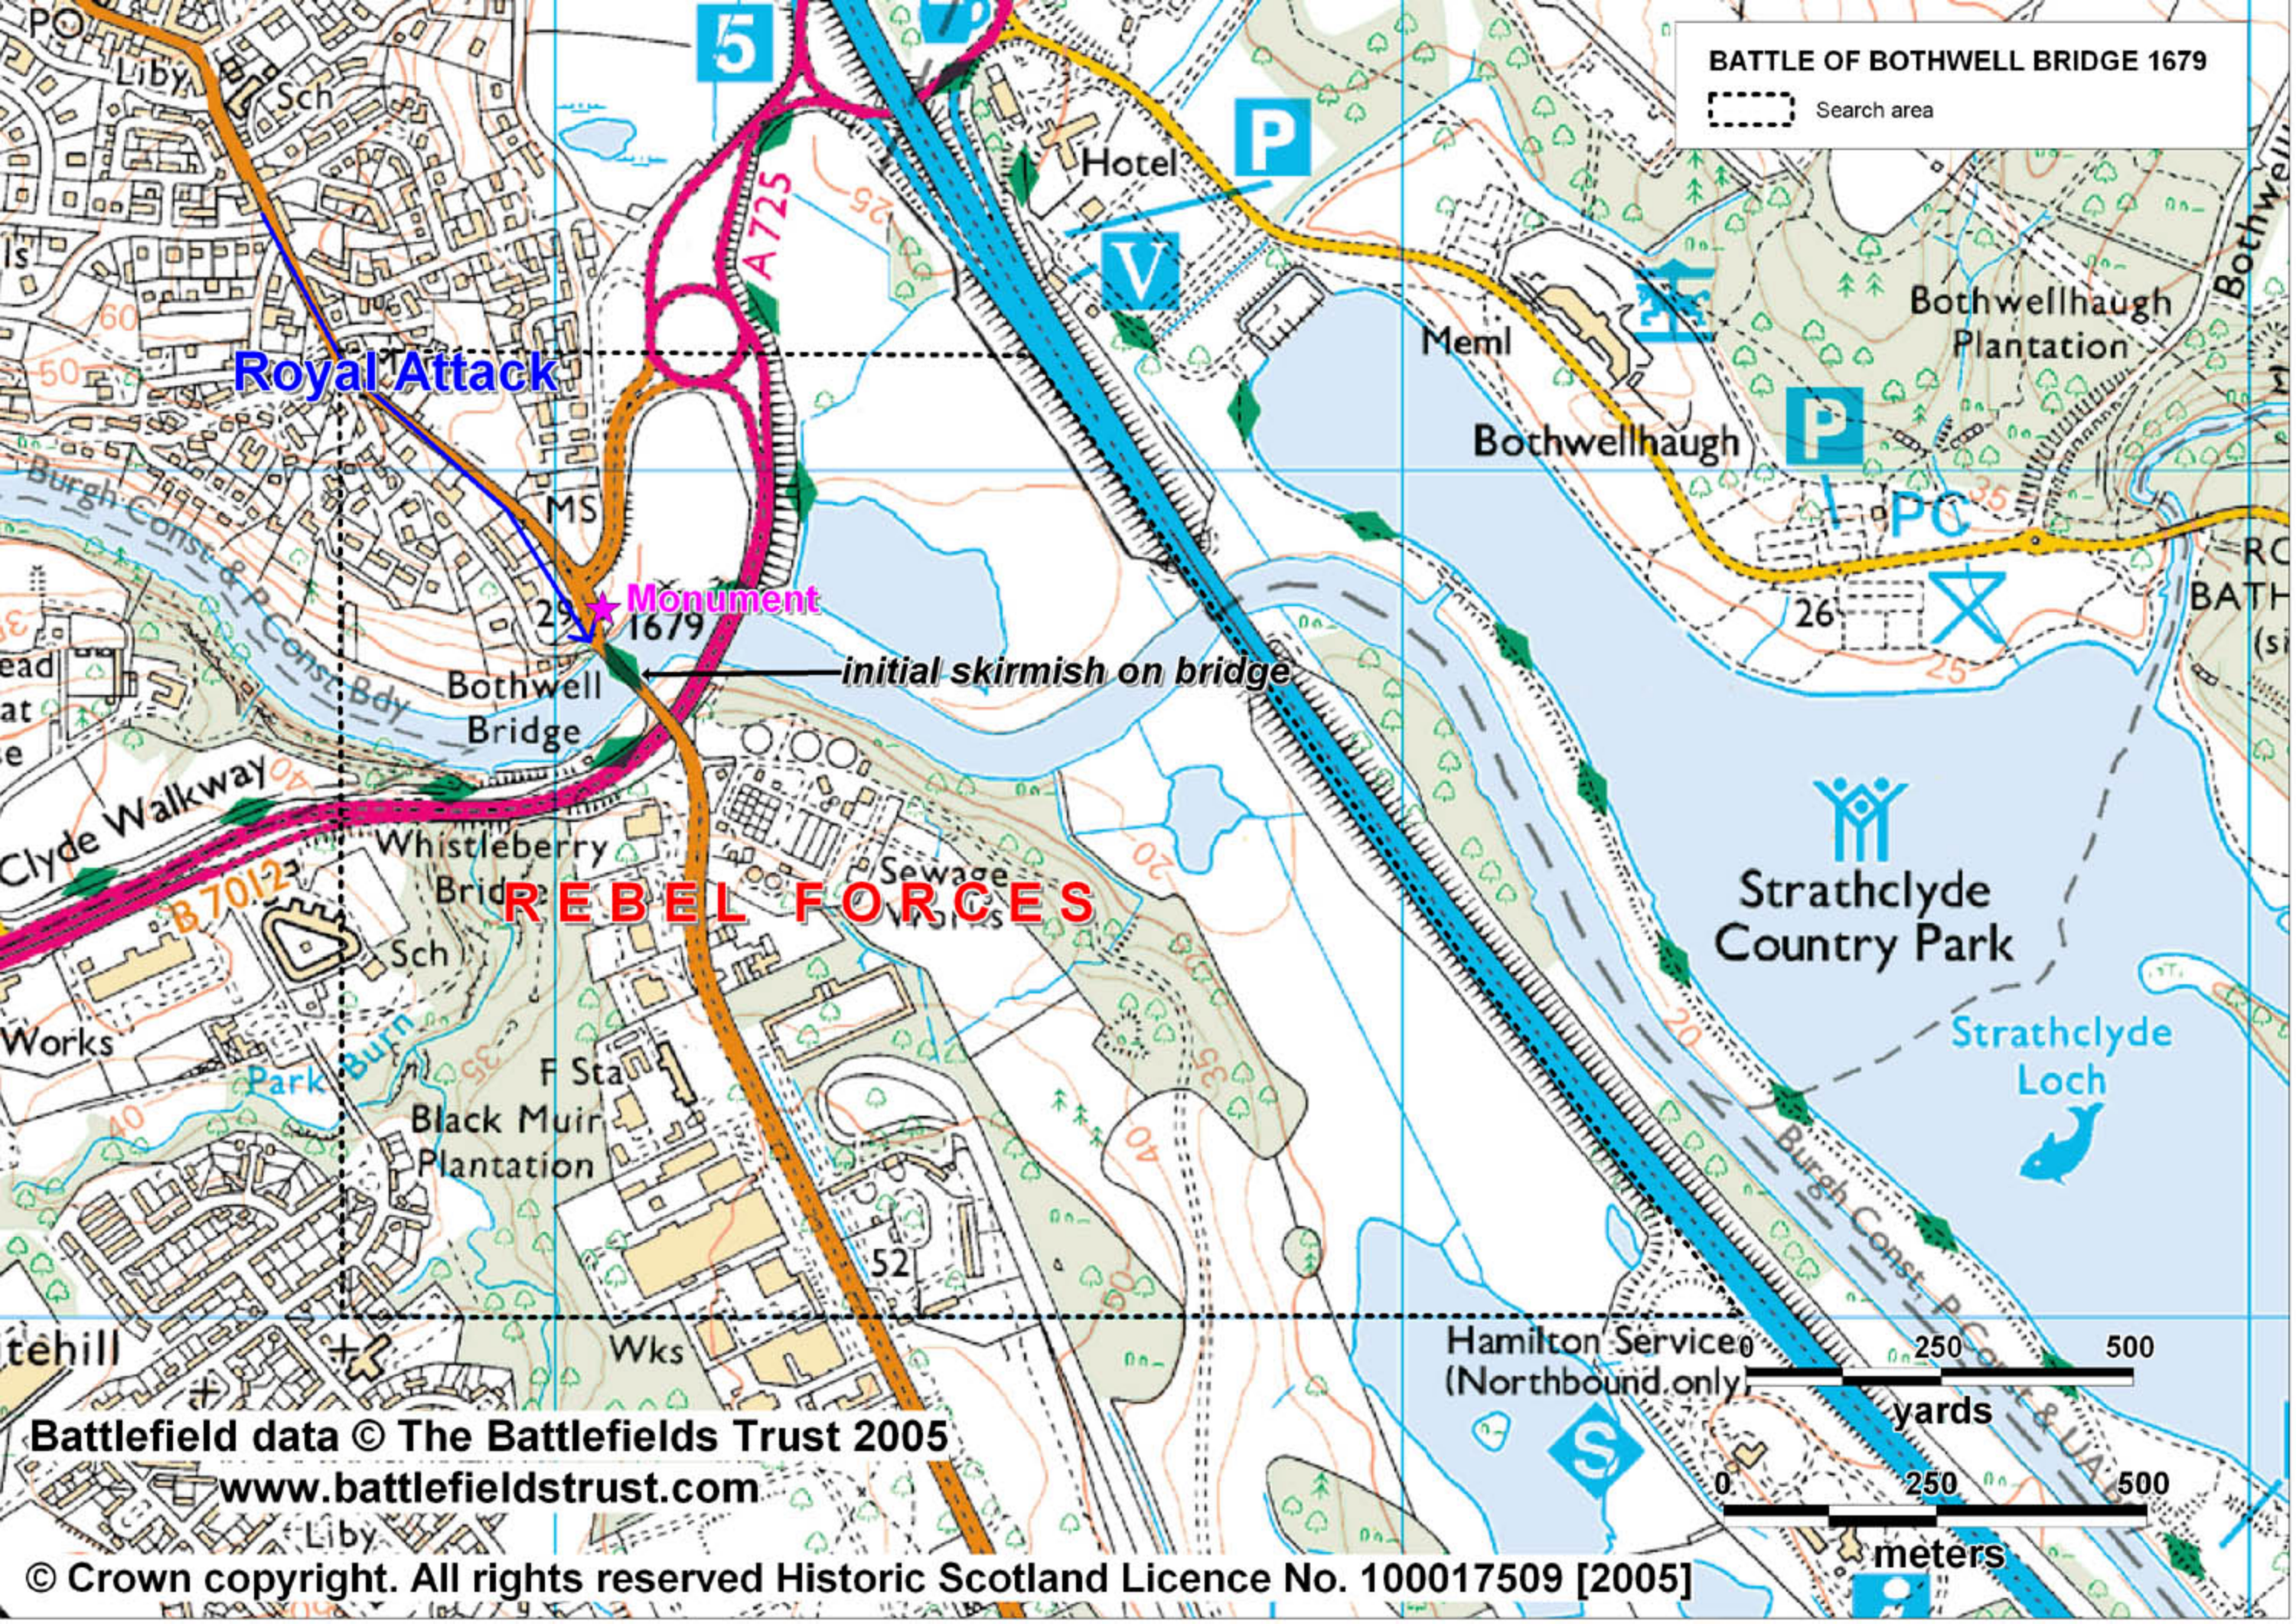

**BATTLE OF BOTHWELL BRIDGE 1679**

 Search area

**Royal Attack**

★ Monument 1679

initial skirmish on bridge

**REBEL FORCES**

Battlefield data © The Battlefields Trust 2005  
[www.battlefieldstrust.com](http://www.battlefieldstrust.com)

© Crown copyright. All rights reserved Historic Scotland Licence No. 100017509 [2005]