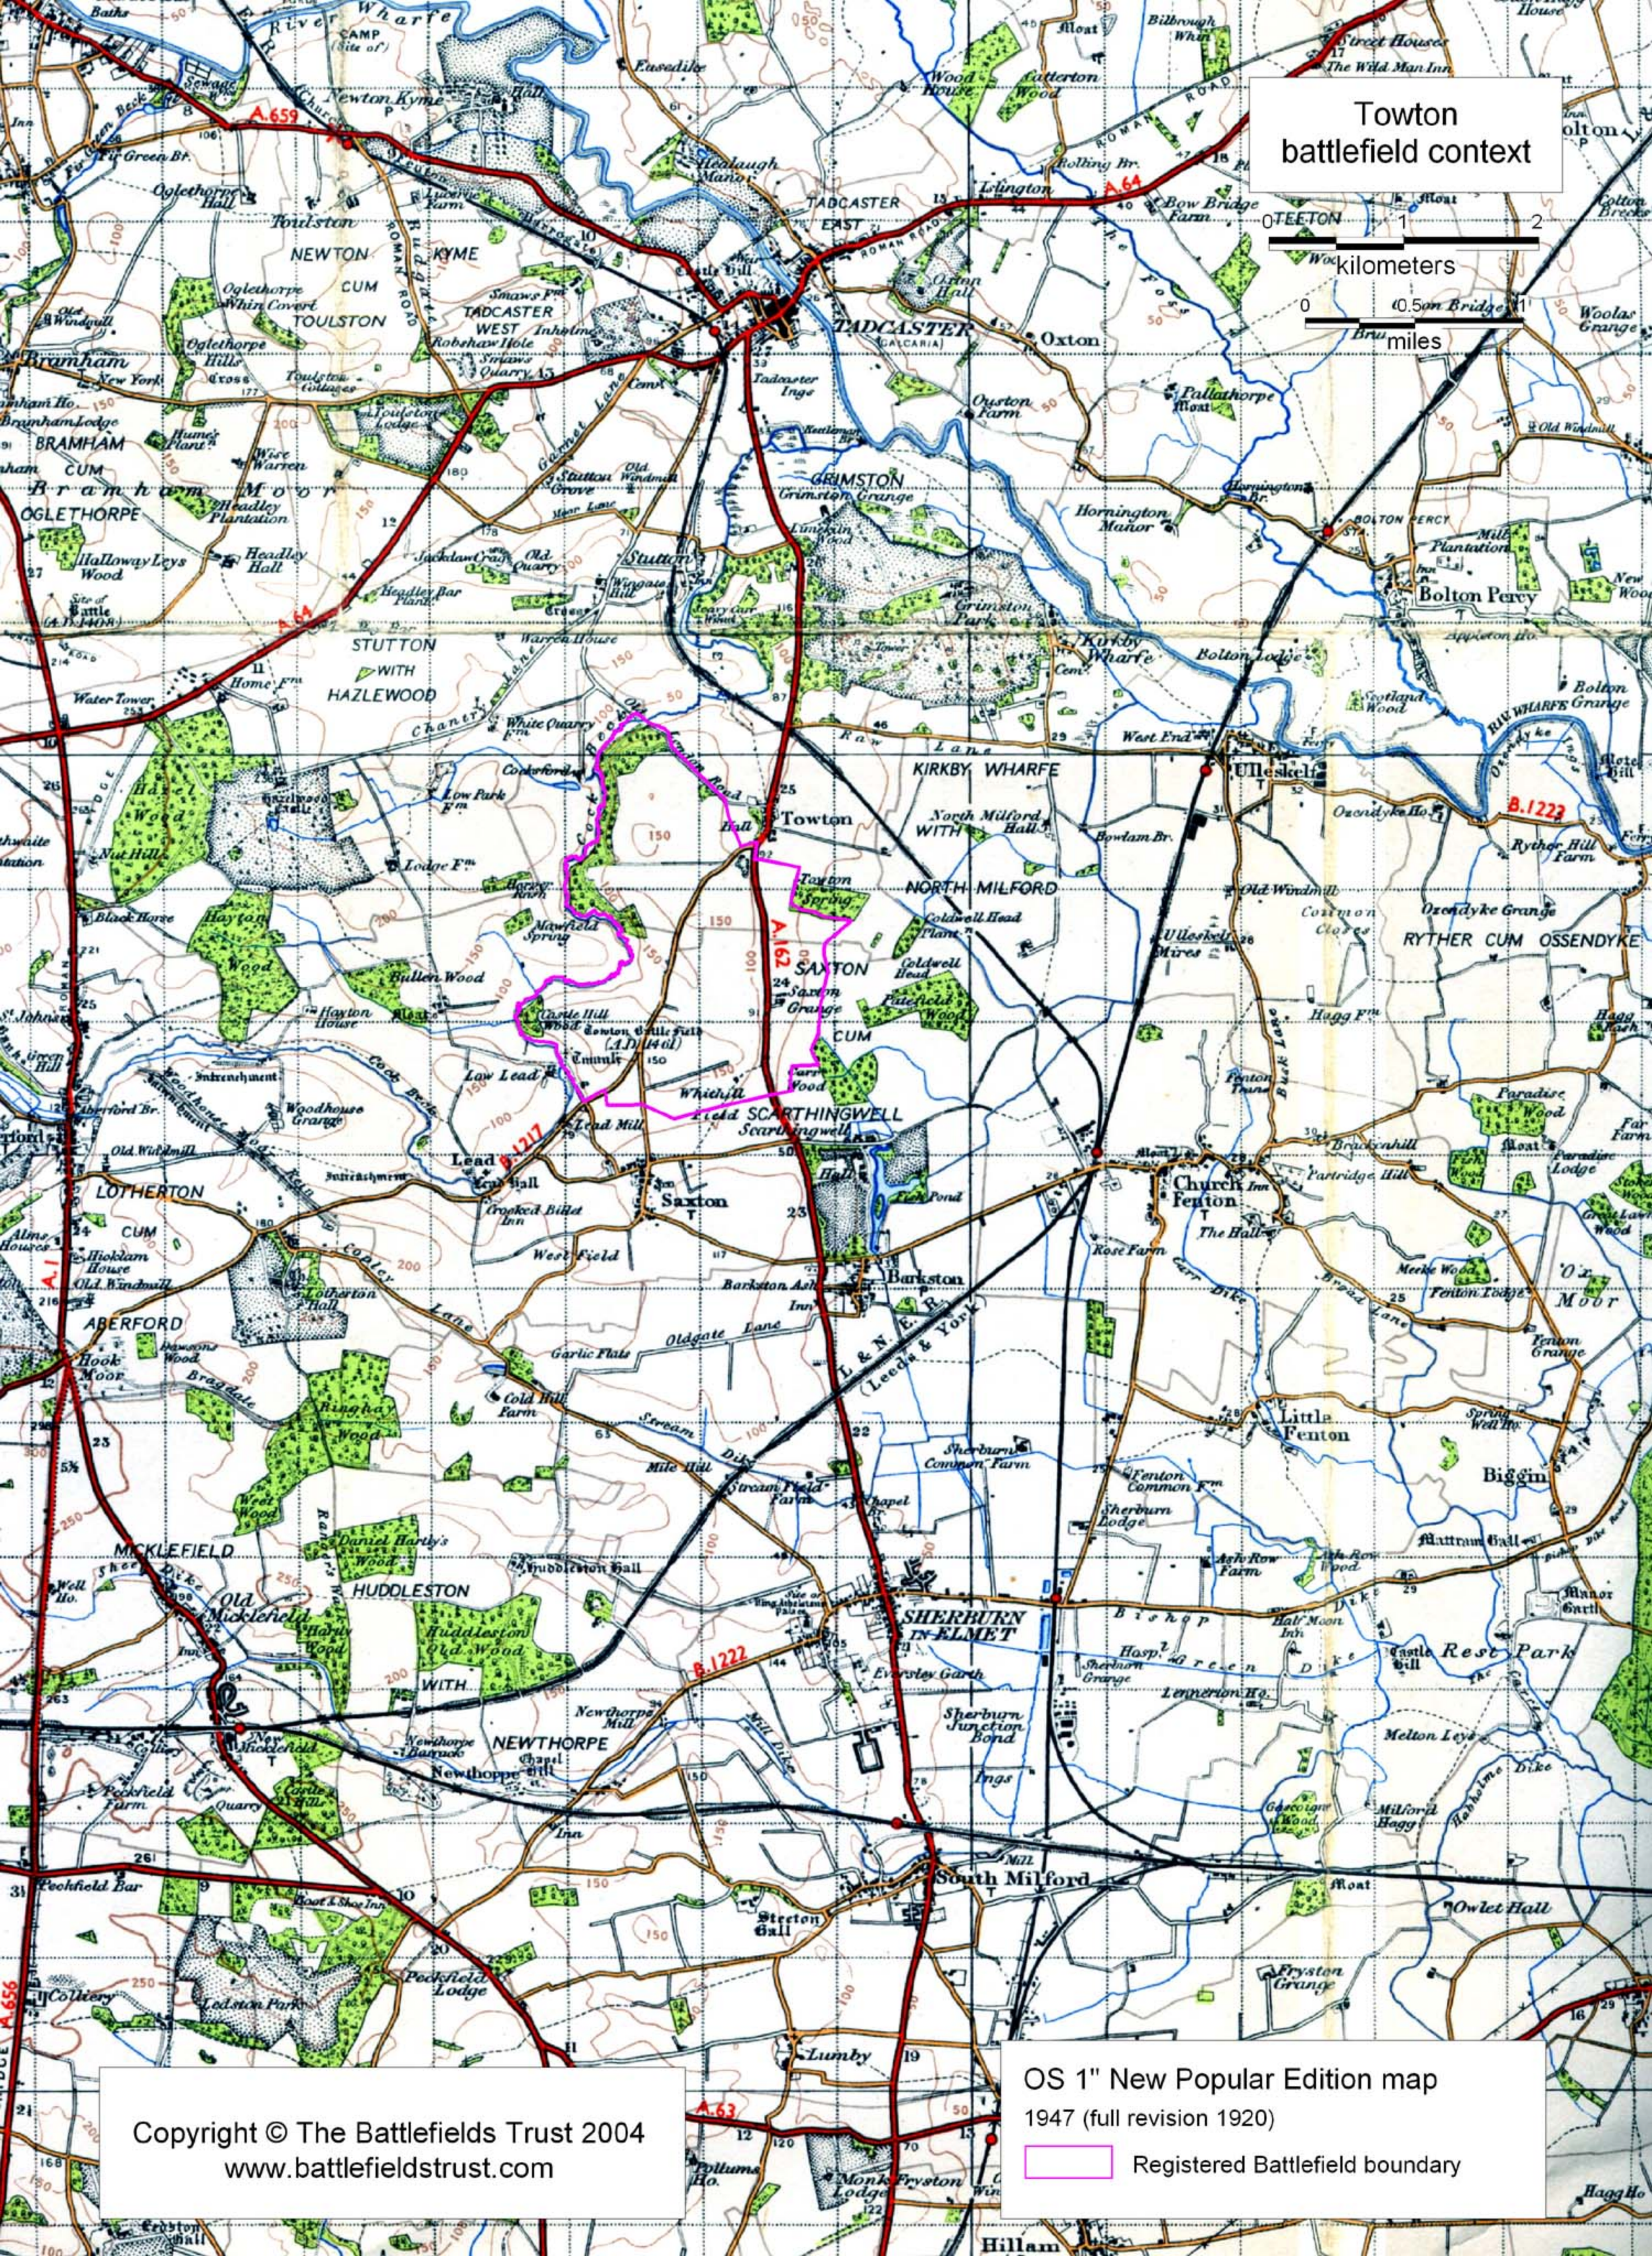

Towton
battlefield context

Copyright © The Battlefields Trust 2004
www.battlefieldstrust.com

OS 1" New Popular Edition map
1947 (full revision 1920)
Registered Battlefield boundary