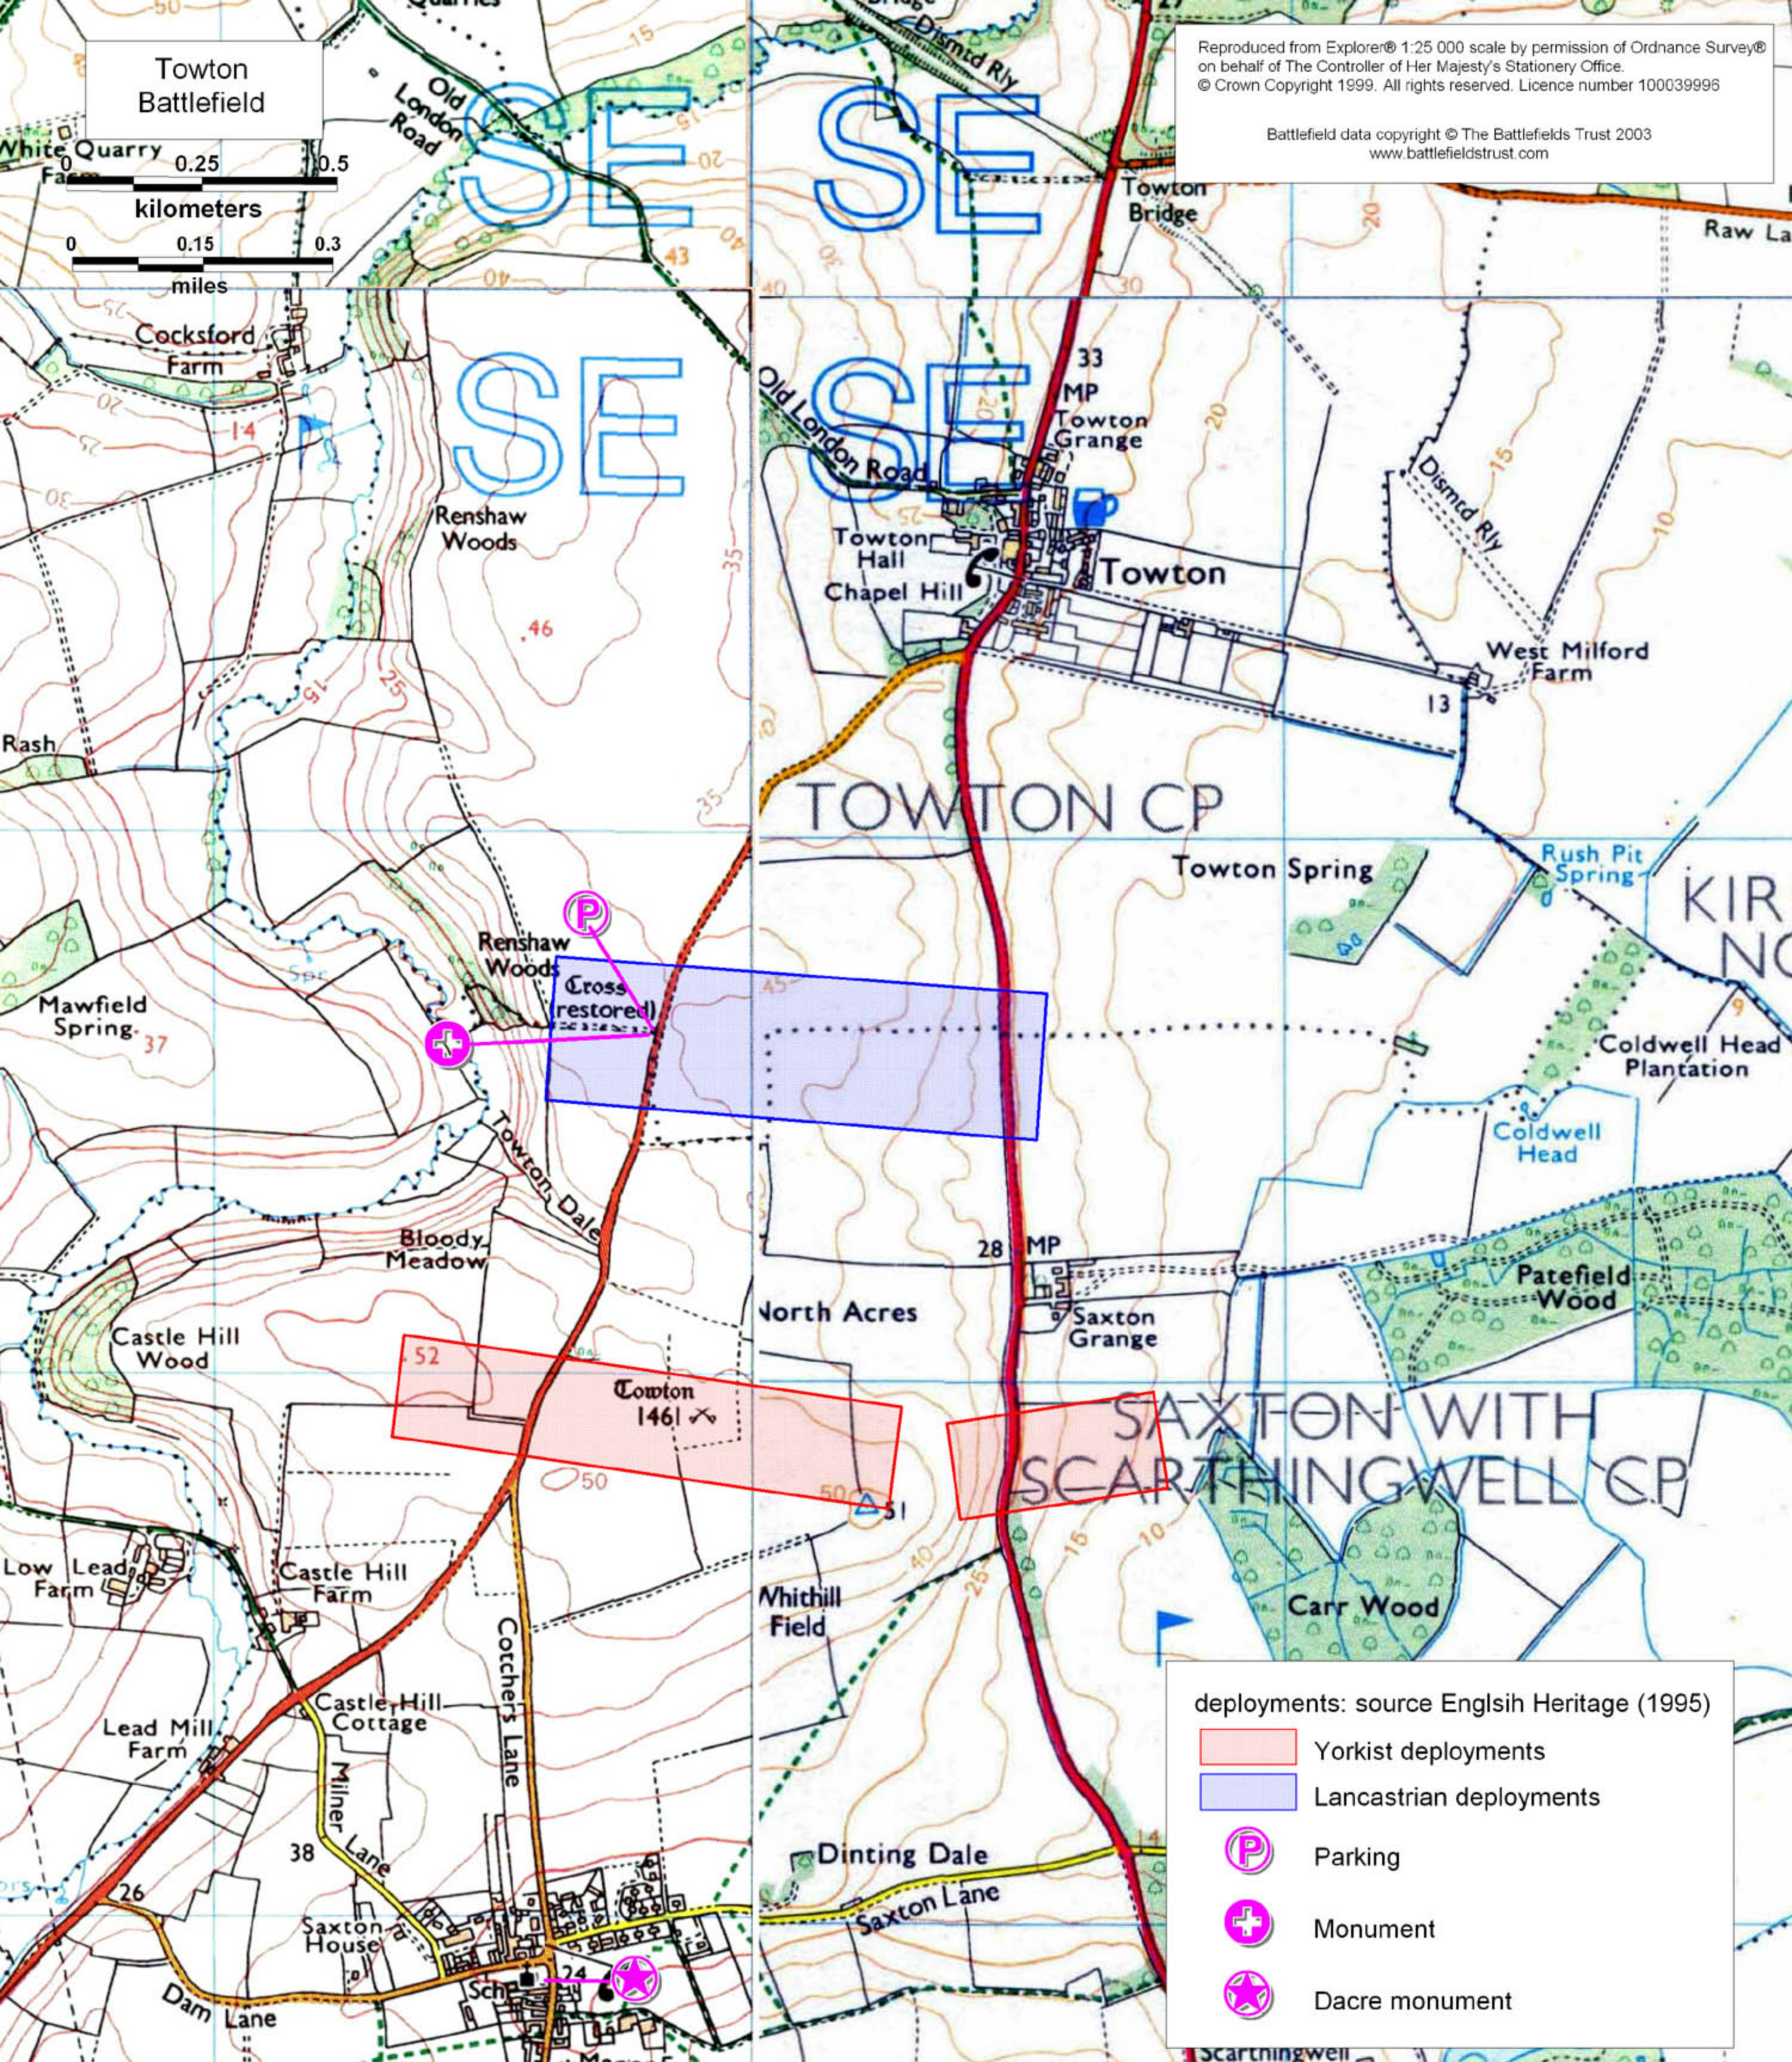

Reproduced from Explorer® 1:25 000 scale by permission of Ordnance Survey® on behalf of The Controller of Her Majesty's Stationery Office.
© Crown Copyright 1999. All rights reserved. Licence number 100039996

Battlefield data copyright © The Battlefields Trust 2003
www.battlefieldstrust.com

deployments: source English Heritage (1995)

-  Yorkist deployments
-  Lancastrian deployments
-  Parking
-  Monument
-  Dacre monument