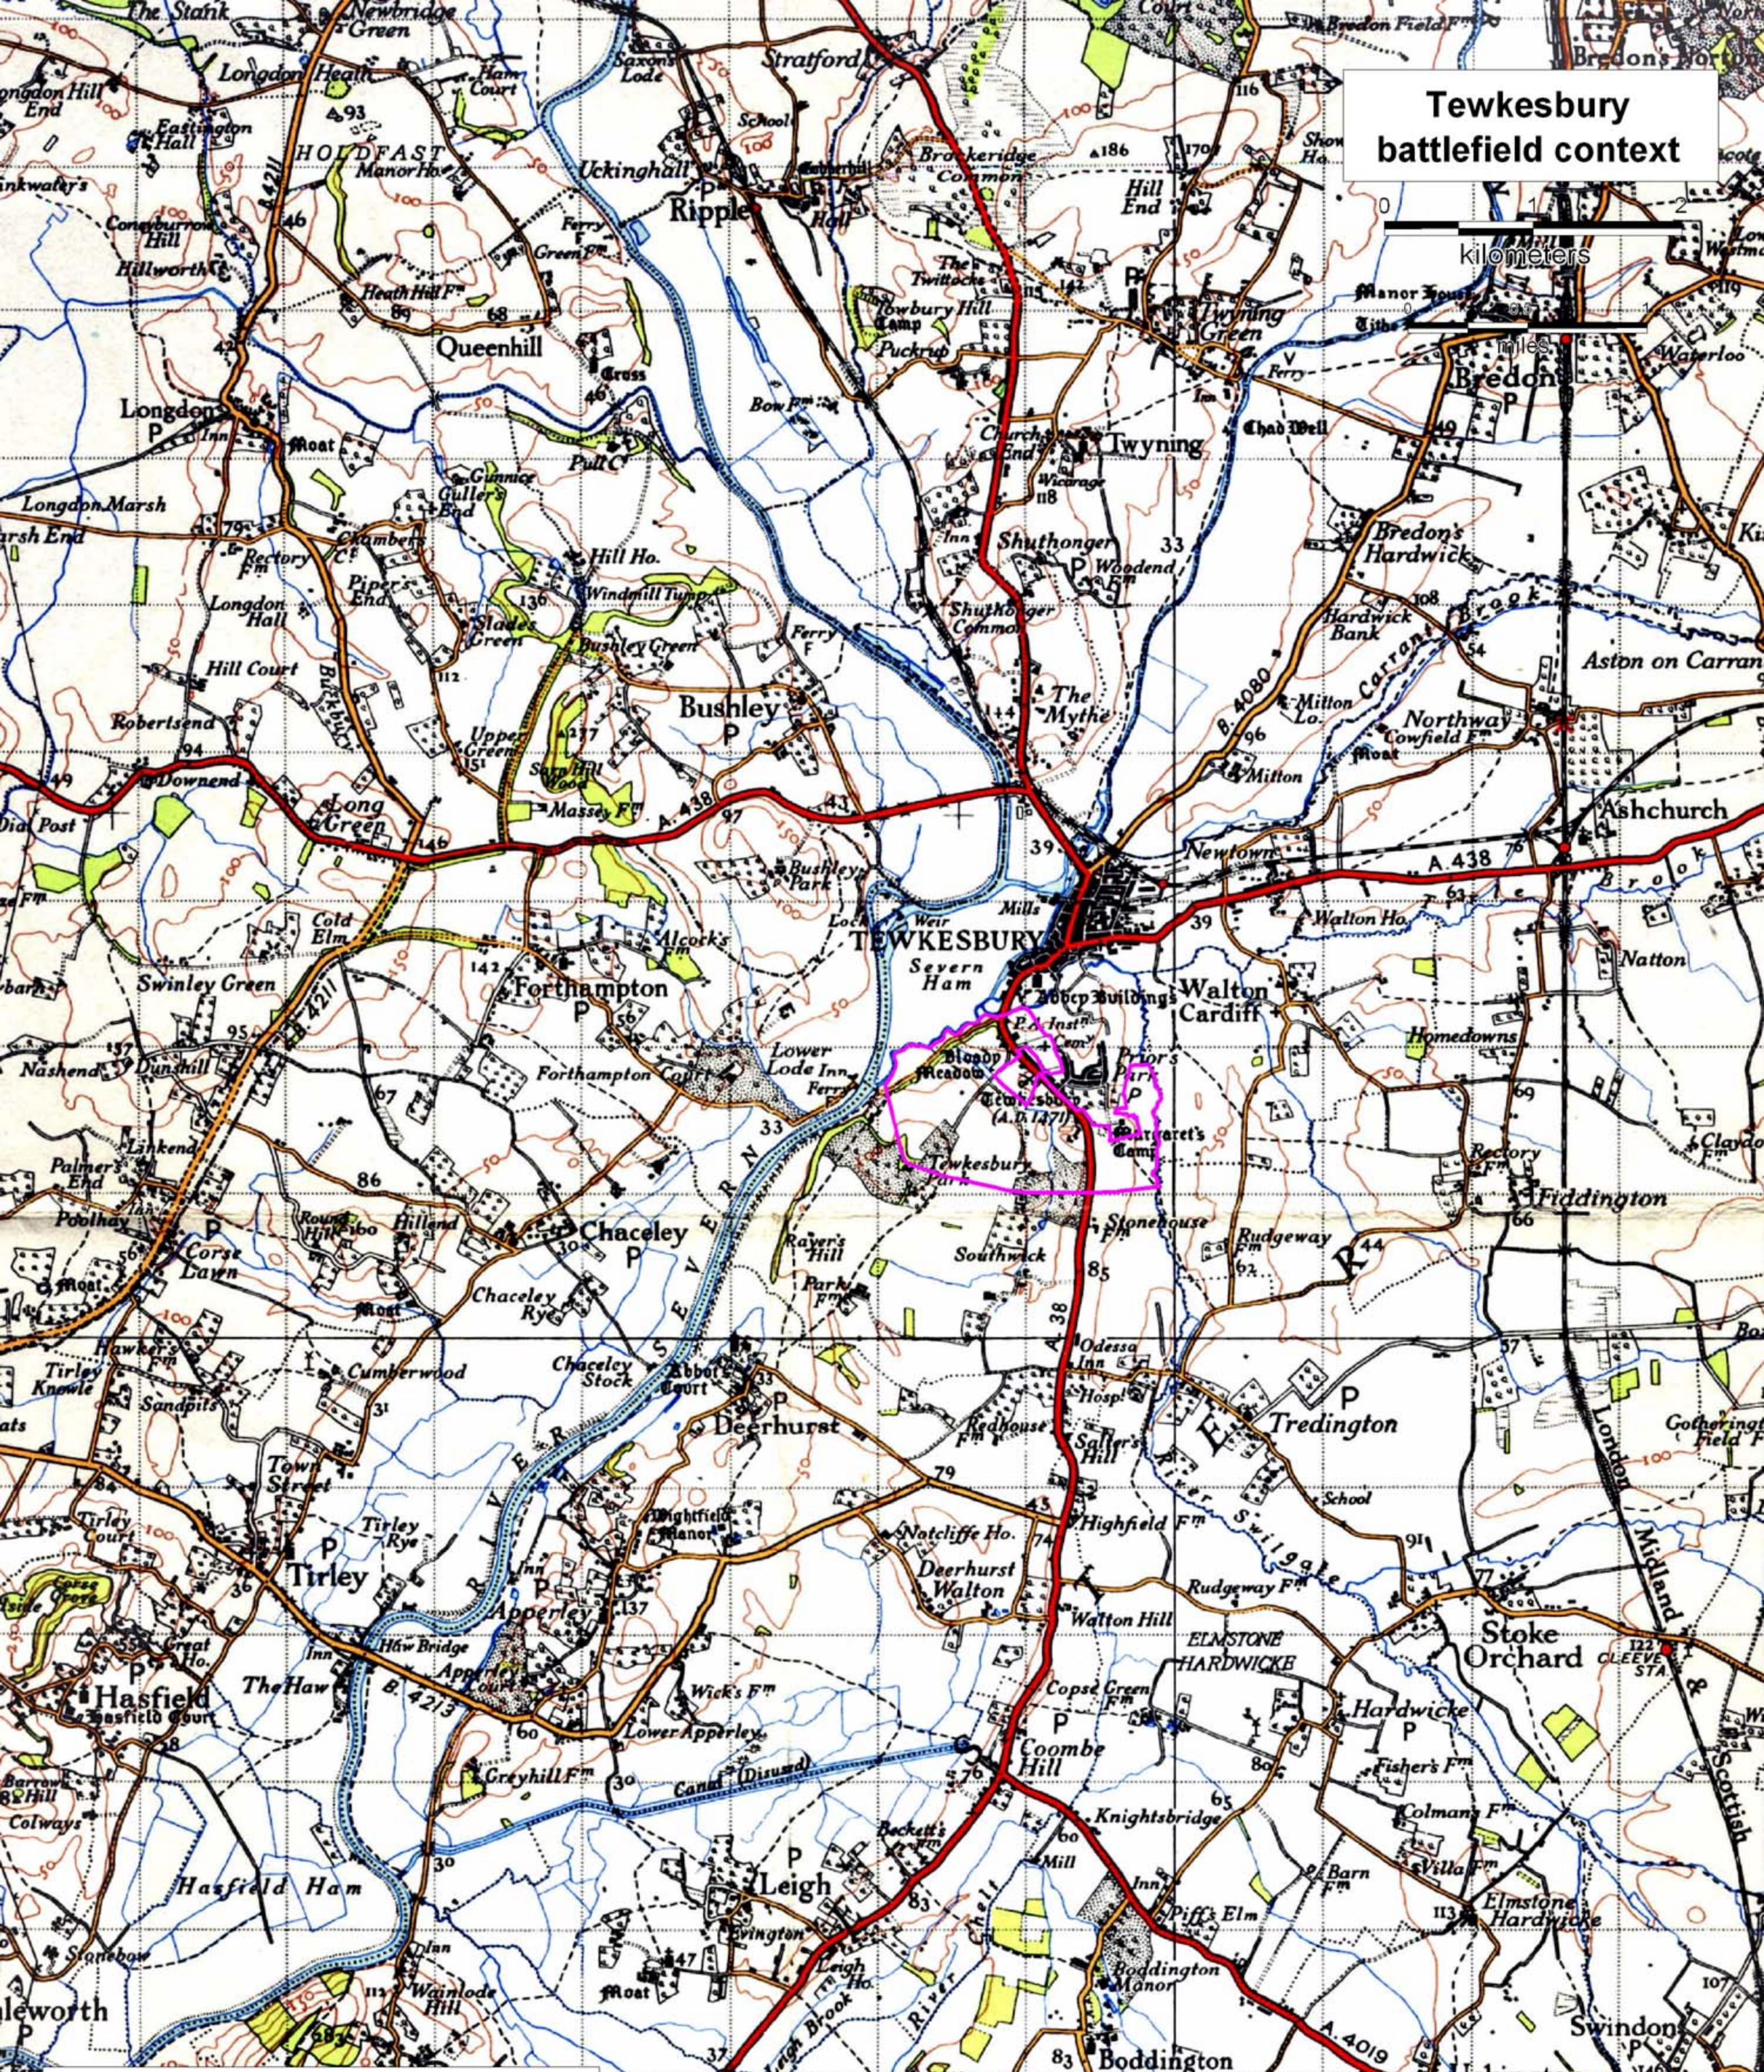

# Tewkesbury battlefield context

0 1 2  
kilometers

Os 1" New popular edition map  
1946 (full revision 1930)  
Registered Battlefield boundary

Copyright © The Battlefields Trust 2004  
[www.battlefieldstrust.com](http://www.battlefieldstrust.com)