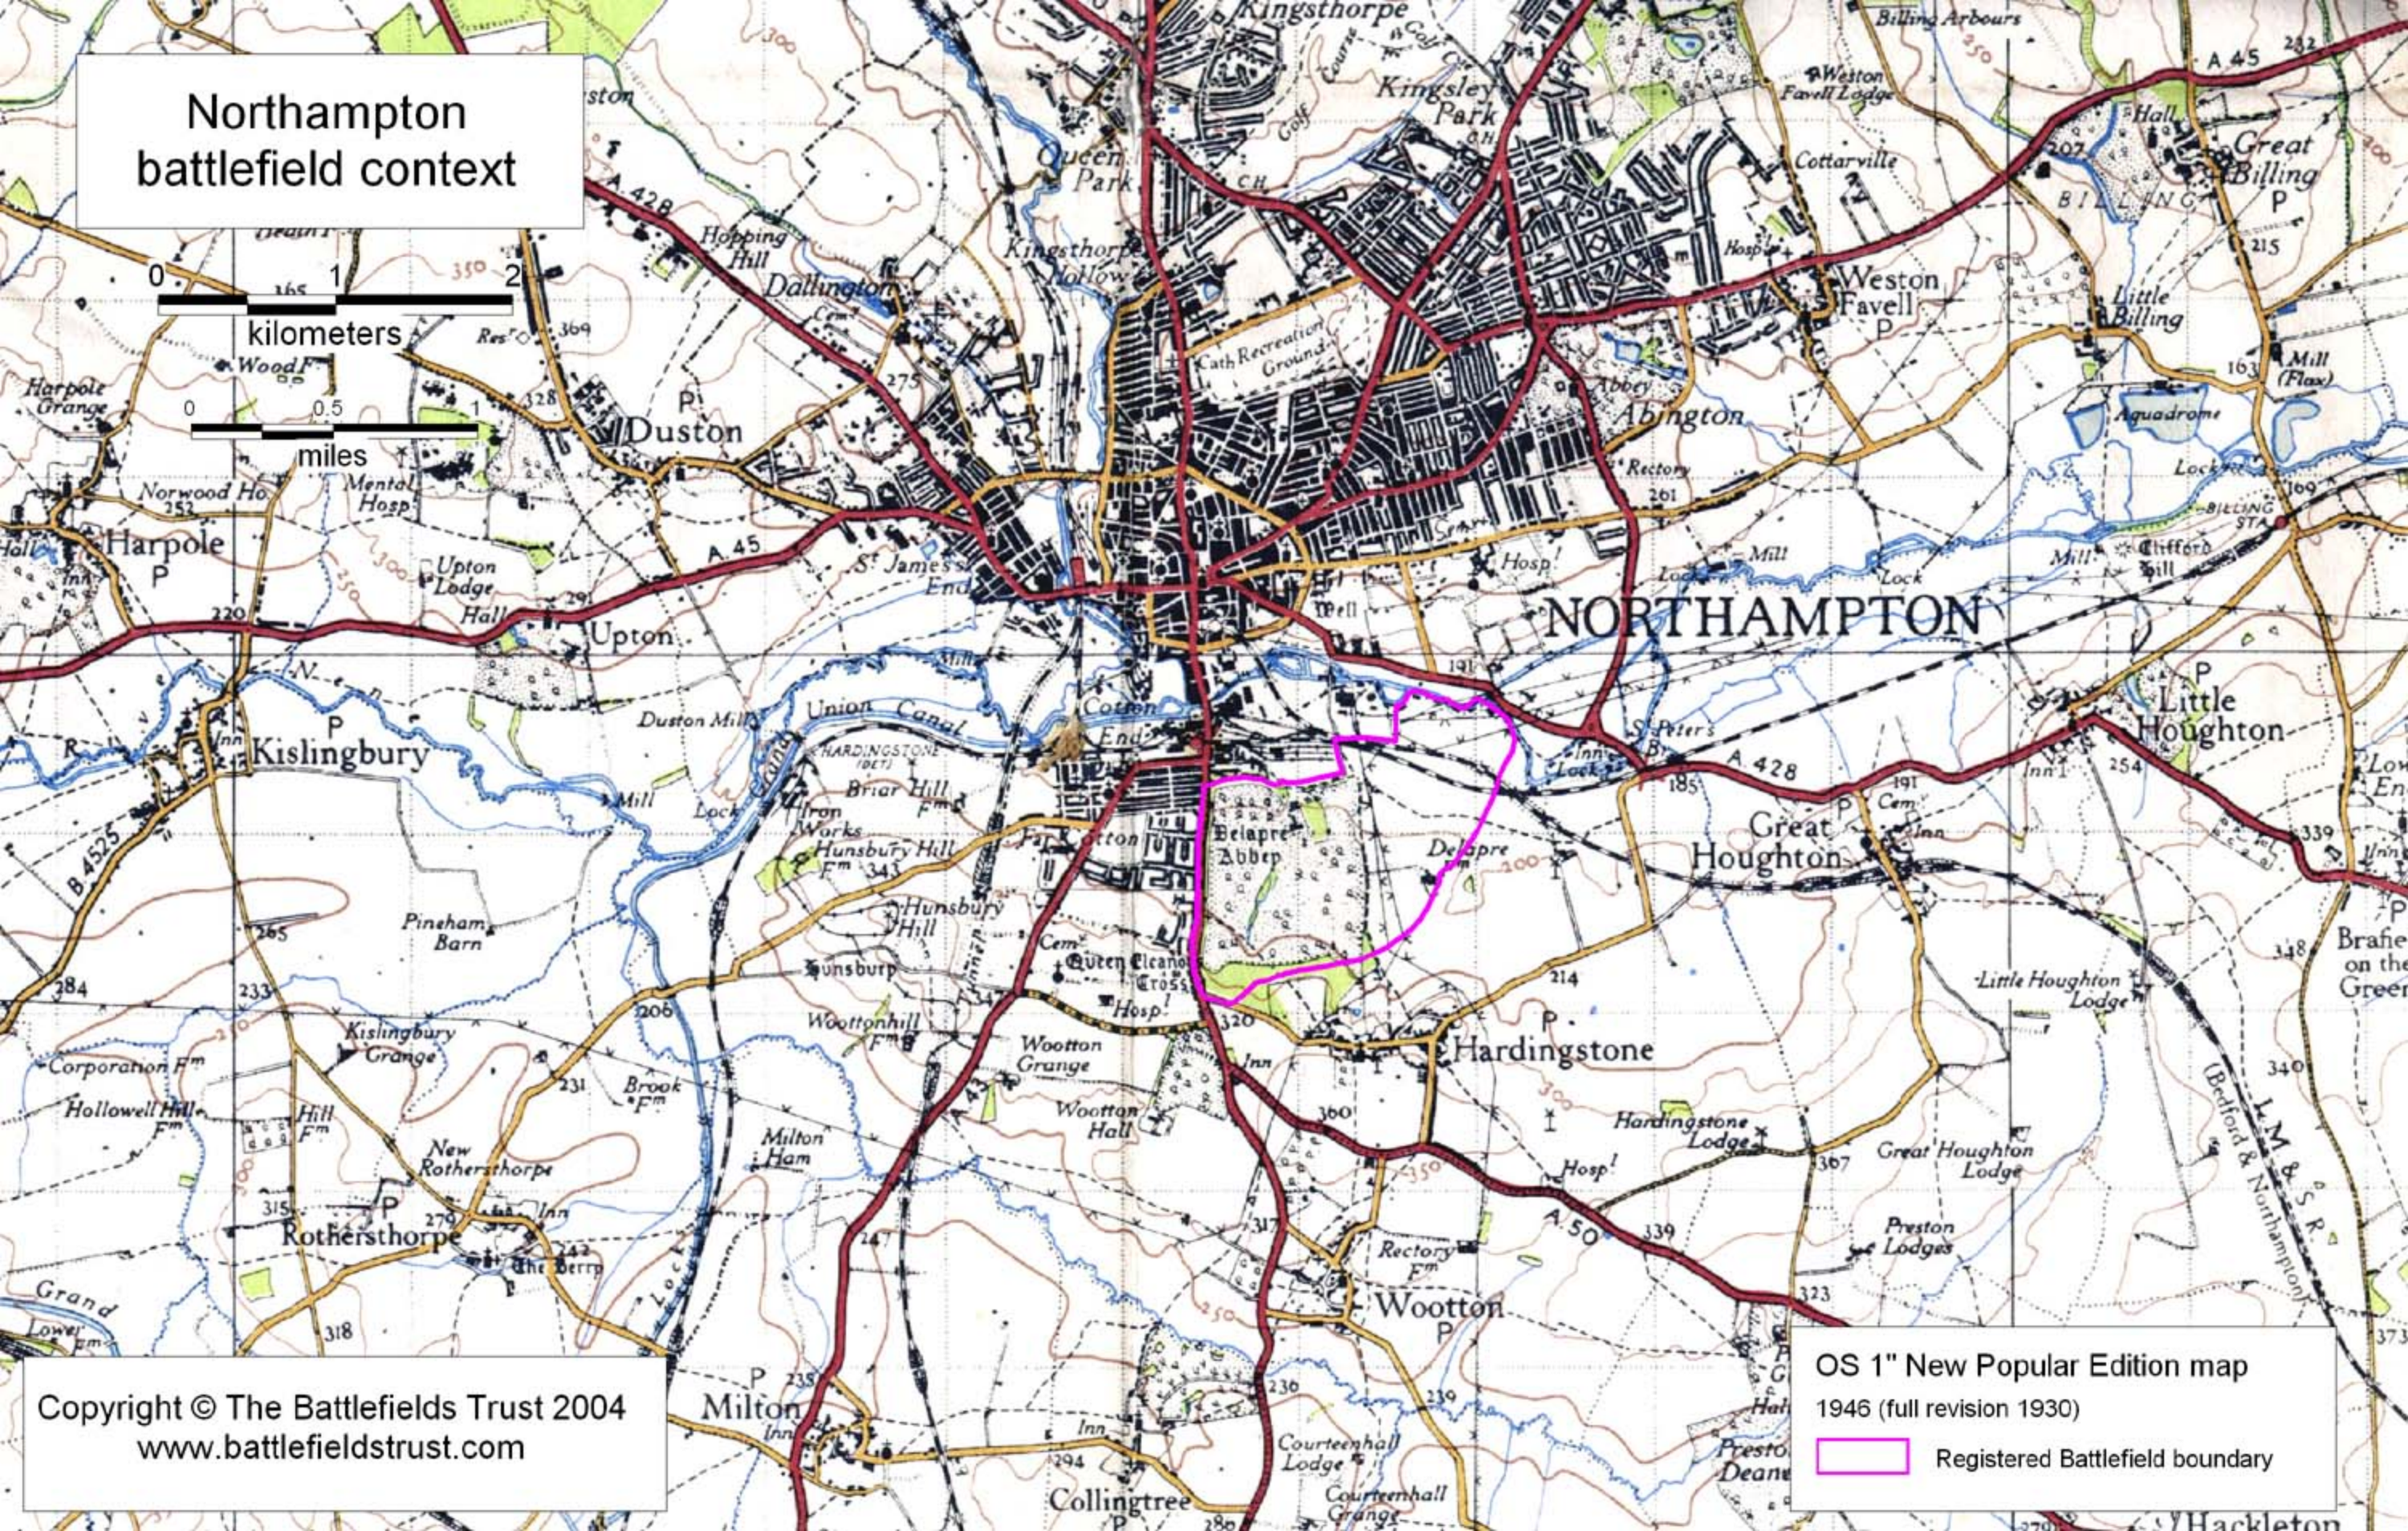

Northampton battlefield context

0 1 2
kilometers

0 0.5 1
miles

Copyright © The Battlefields Trust 2004
www.battlefieldstrust.com

OS 1" New Popular Edition map
1946 (full revision 1930)
Registered Battlefield boundary