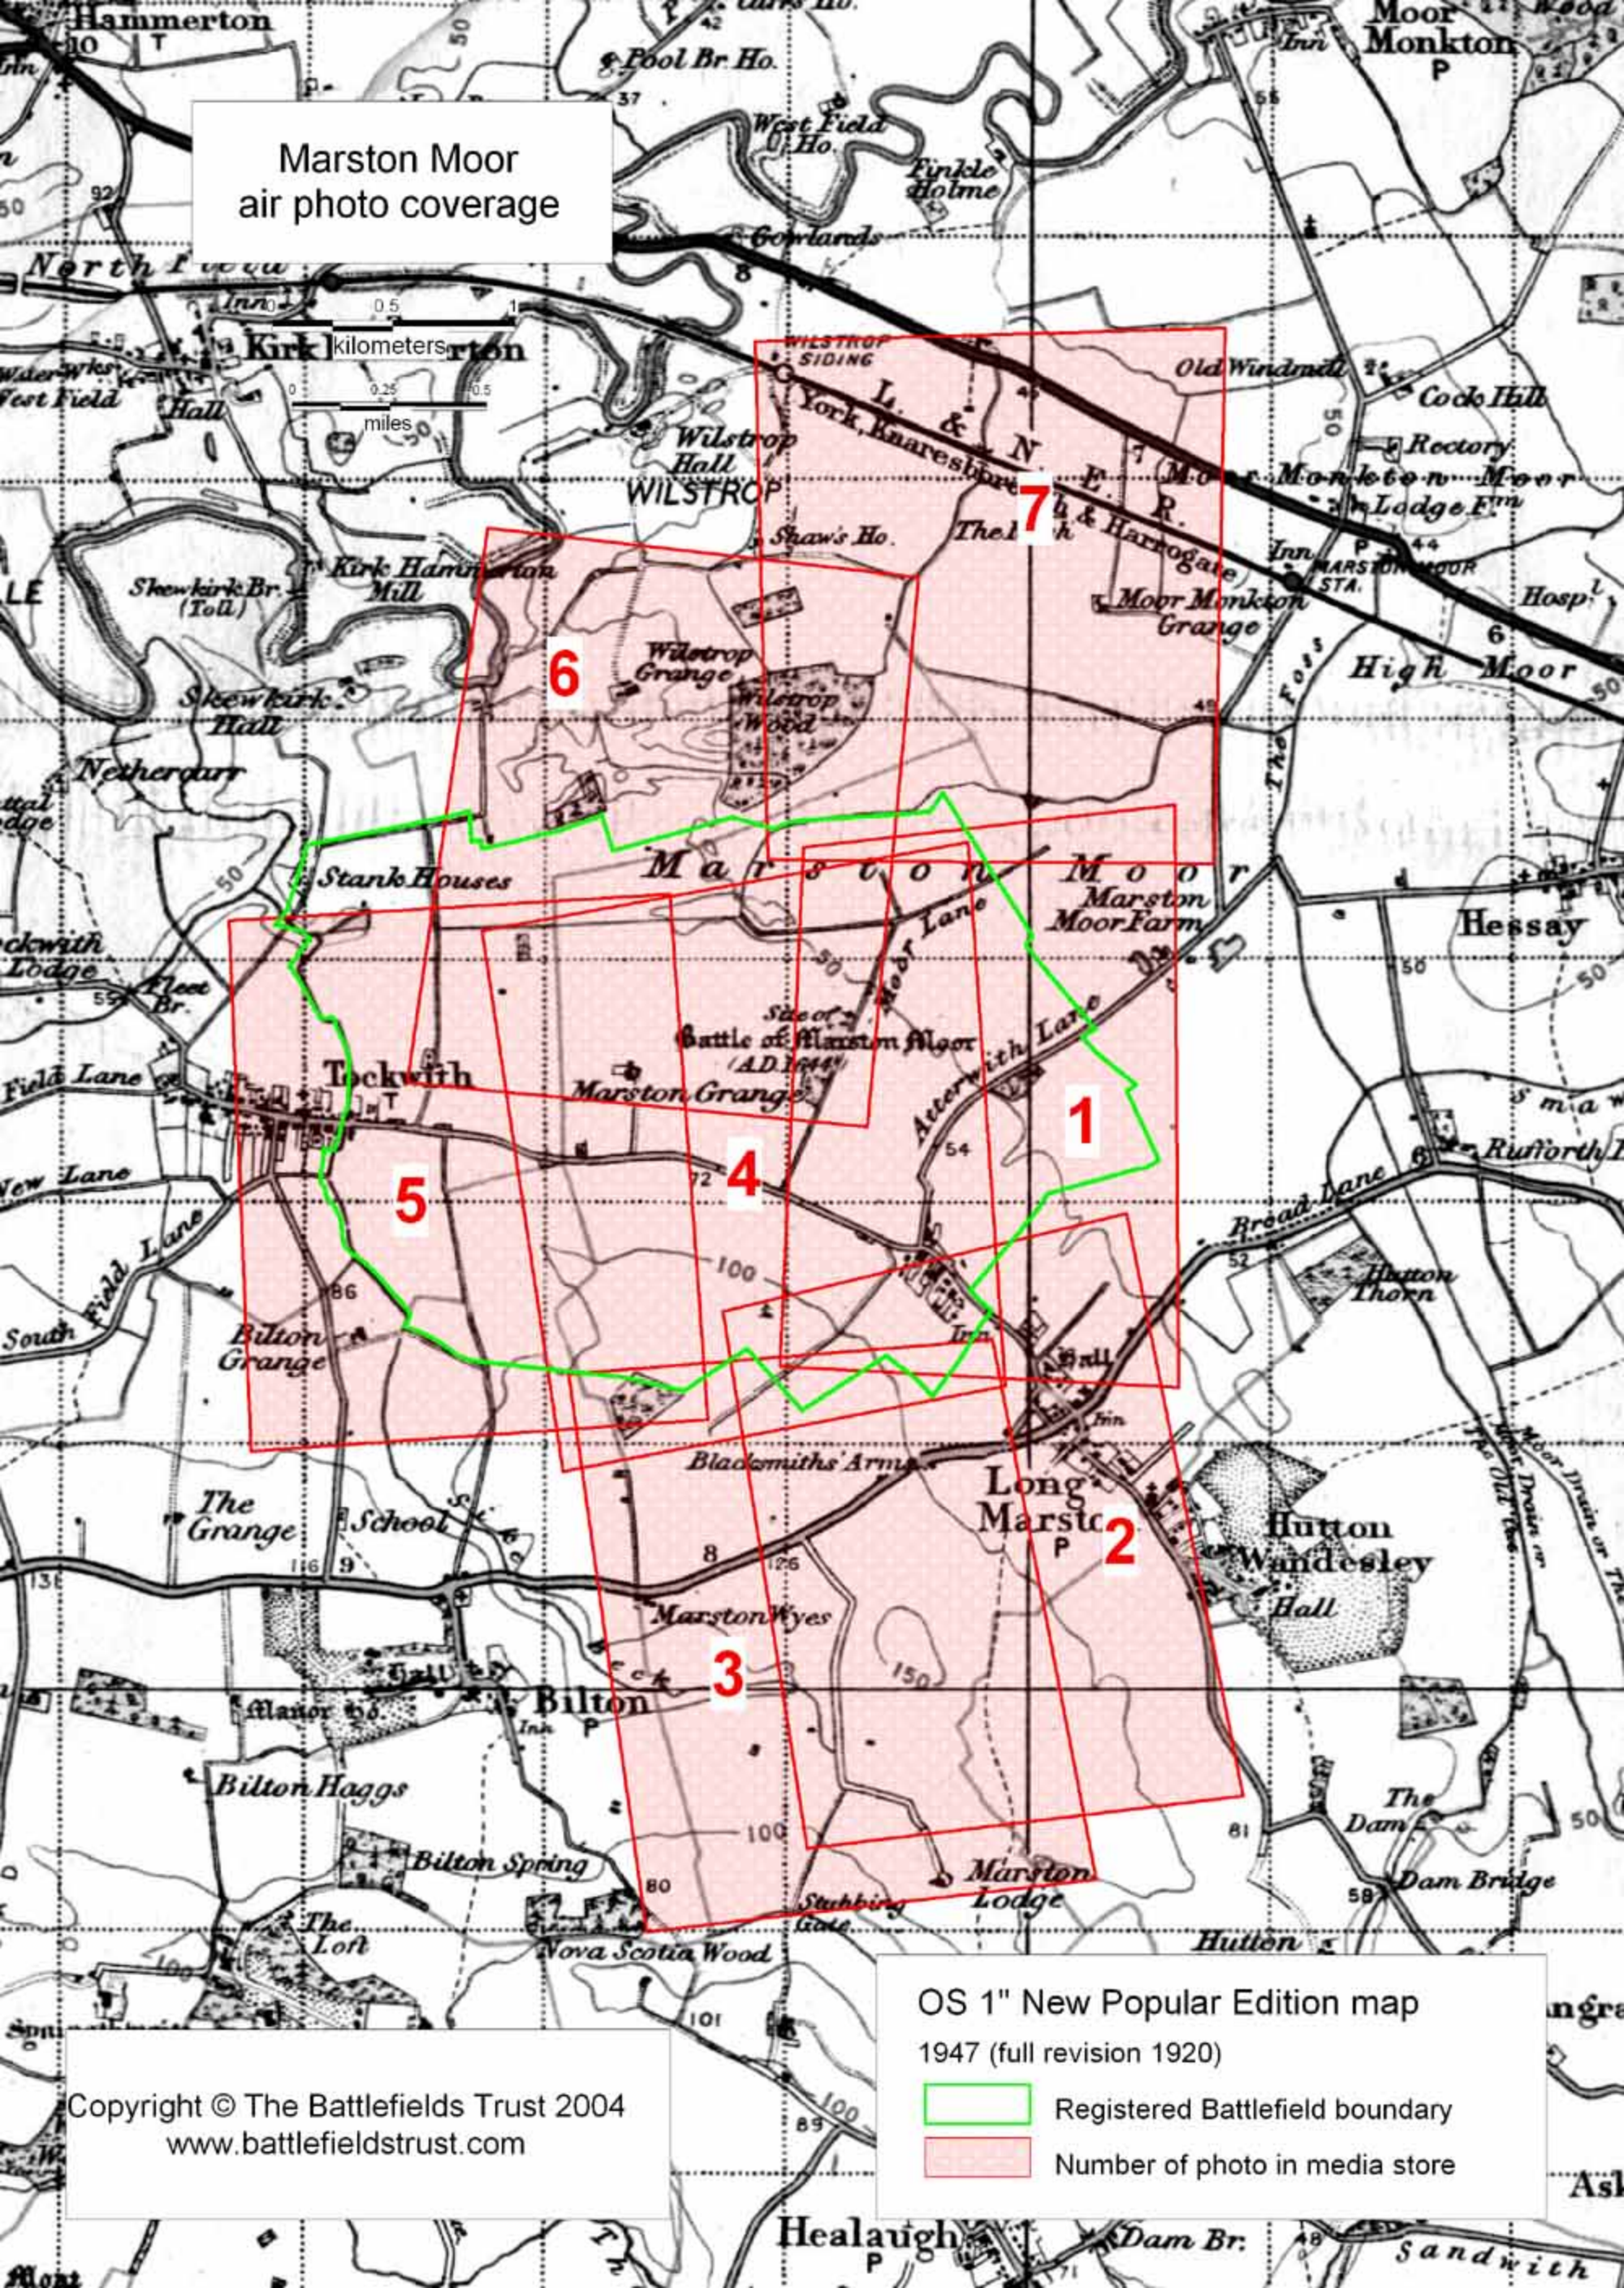

Marston Moor
air photo coverage

0 0.5 1
kilometers
0 0.25 0.5
miles

OS 1" New Popular Edition map
1947 (full revision 1920)

-  Registered Battlefield boundary
-  Number of photo in media store

Copyright © The Battlefields Trust 2004
www.battlefieldstrust.com