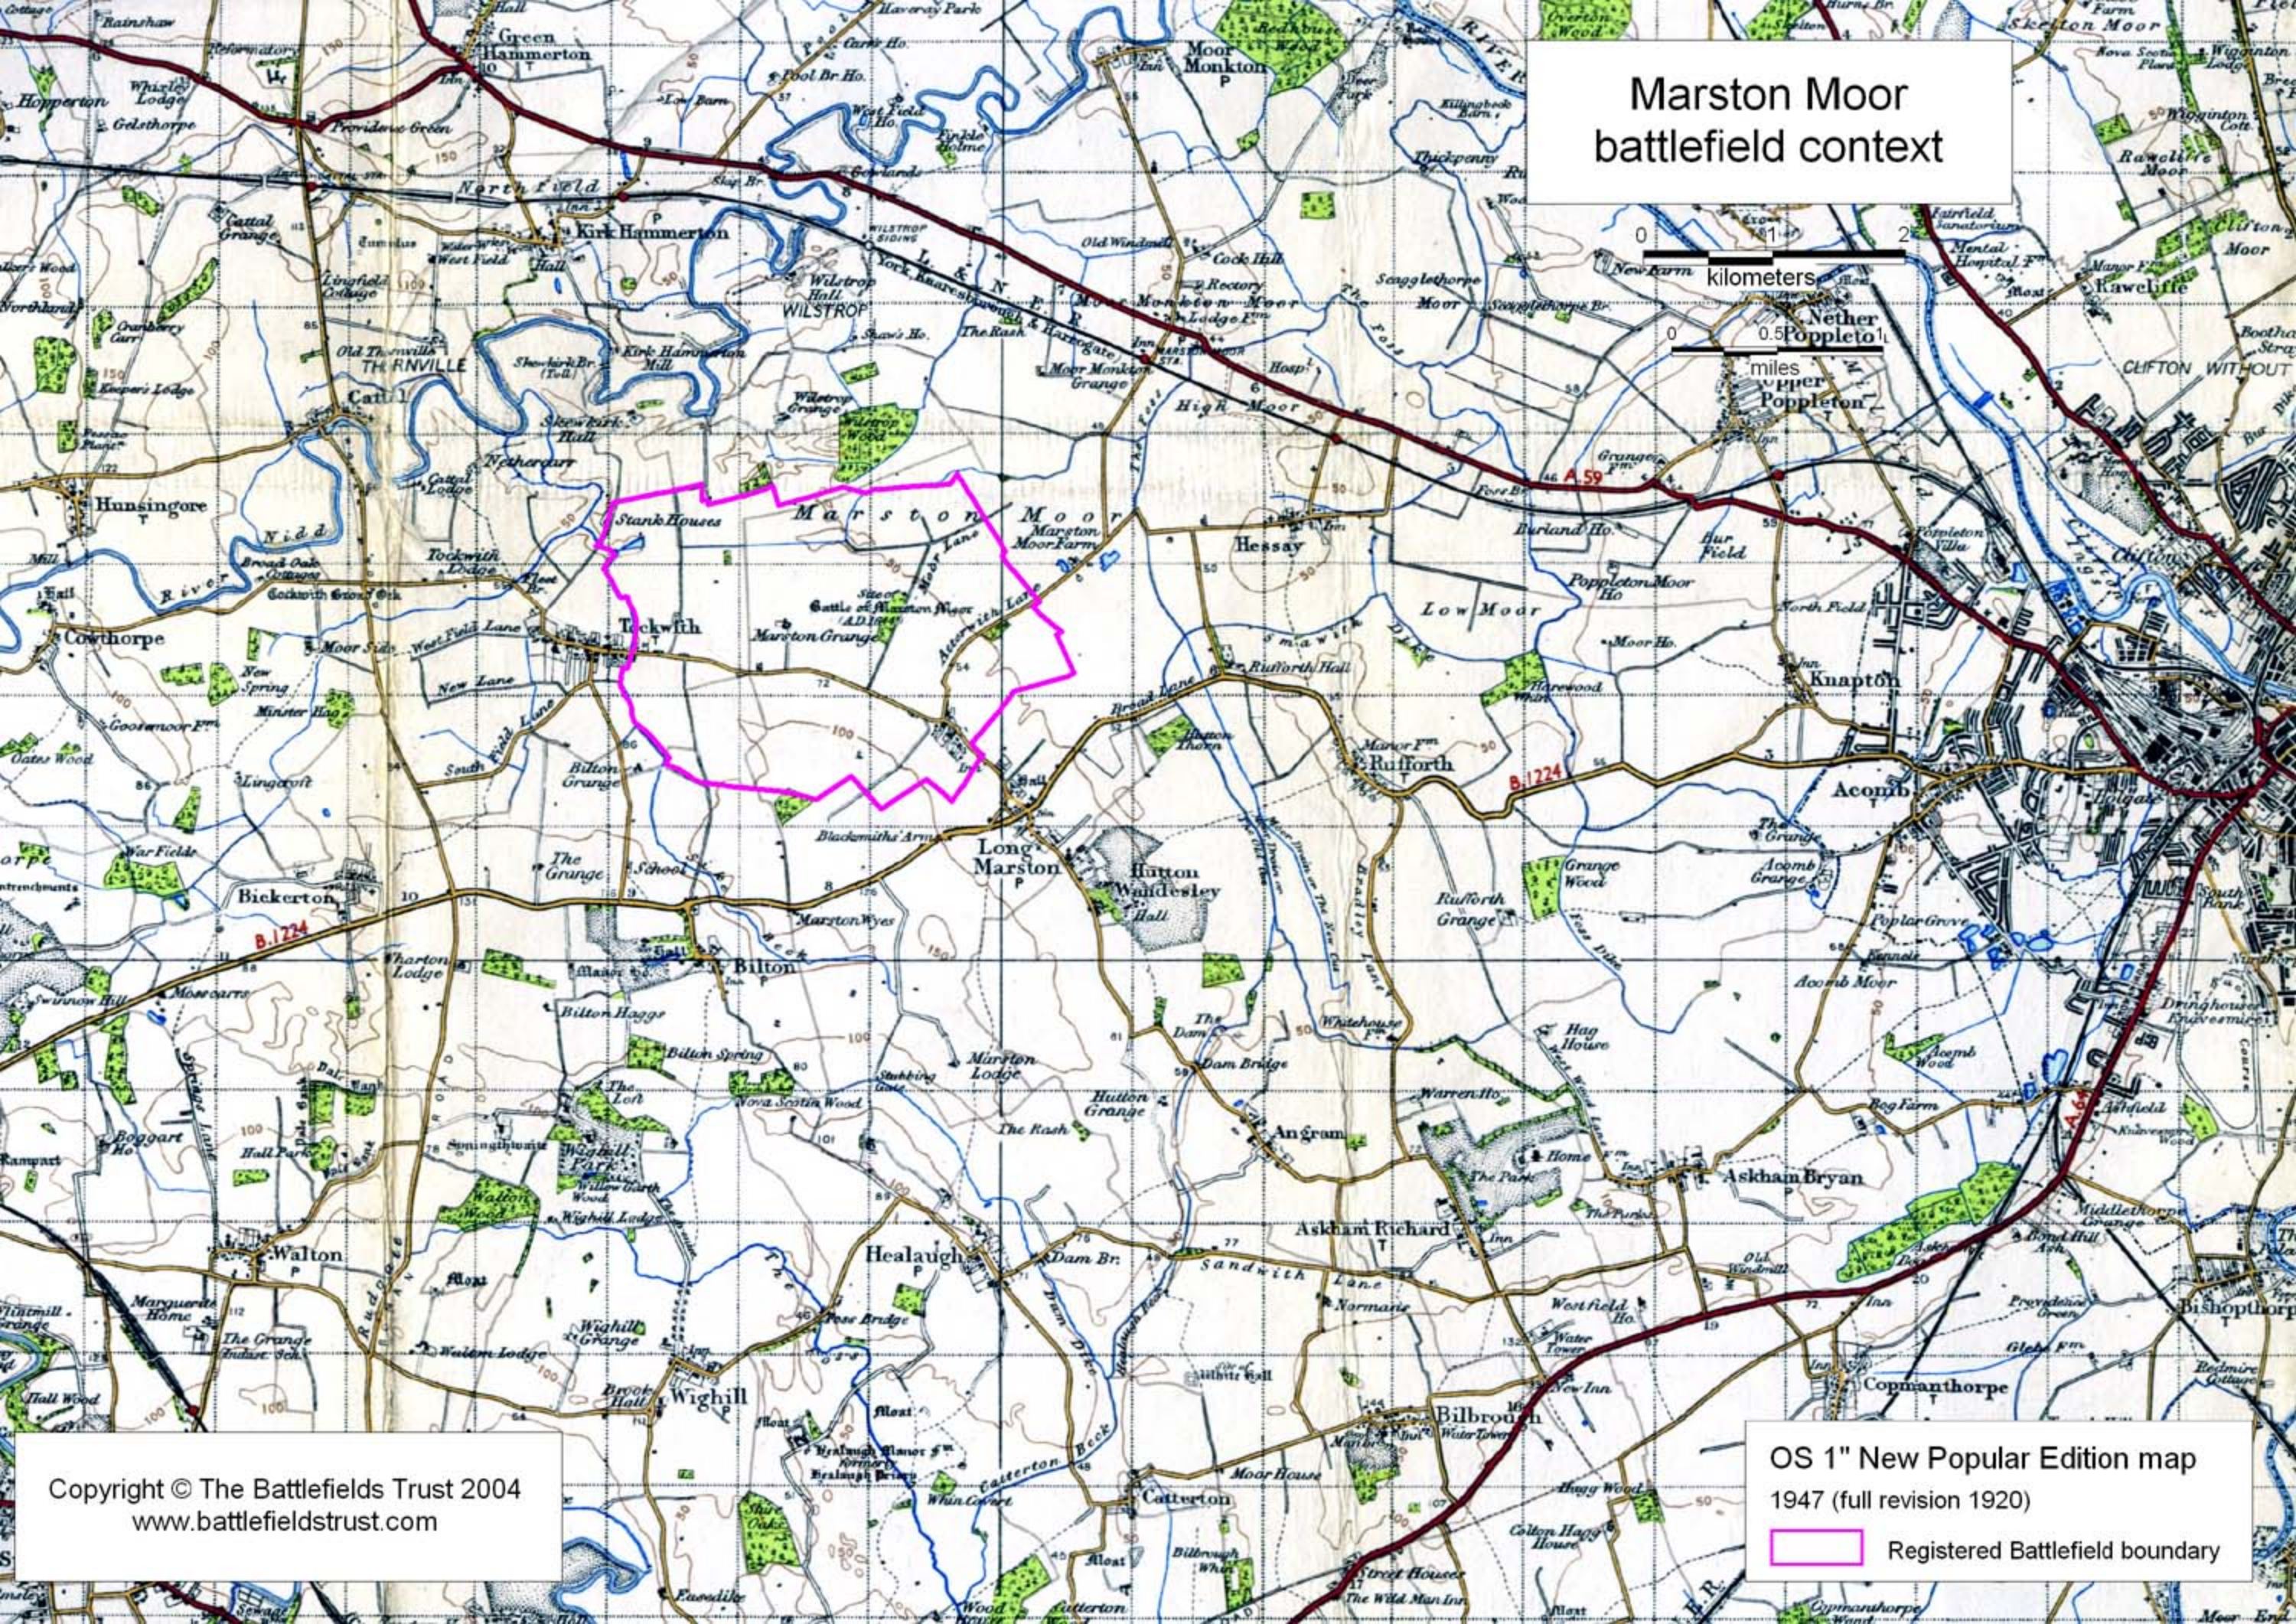

Marston Moor battlefield context

Copyright © The Battlefields Trust 2004
www.battlefieldstrust.com

OS 1" New Popular Edition map
1947 (full revision 1920)
Registered Battlefield boundary