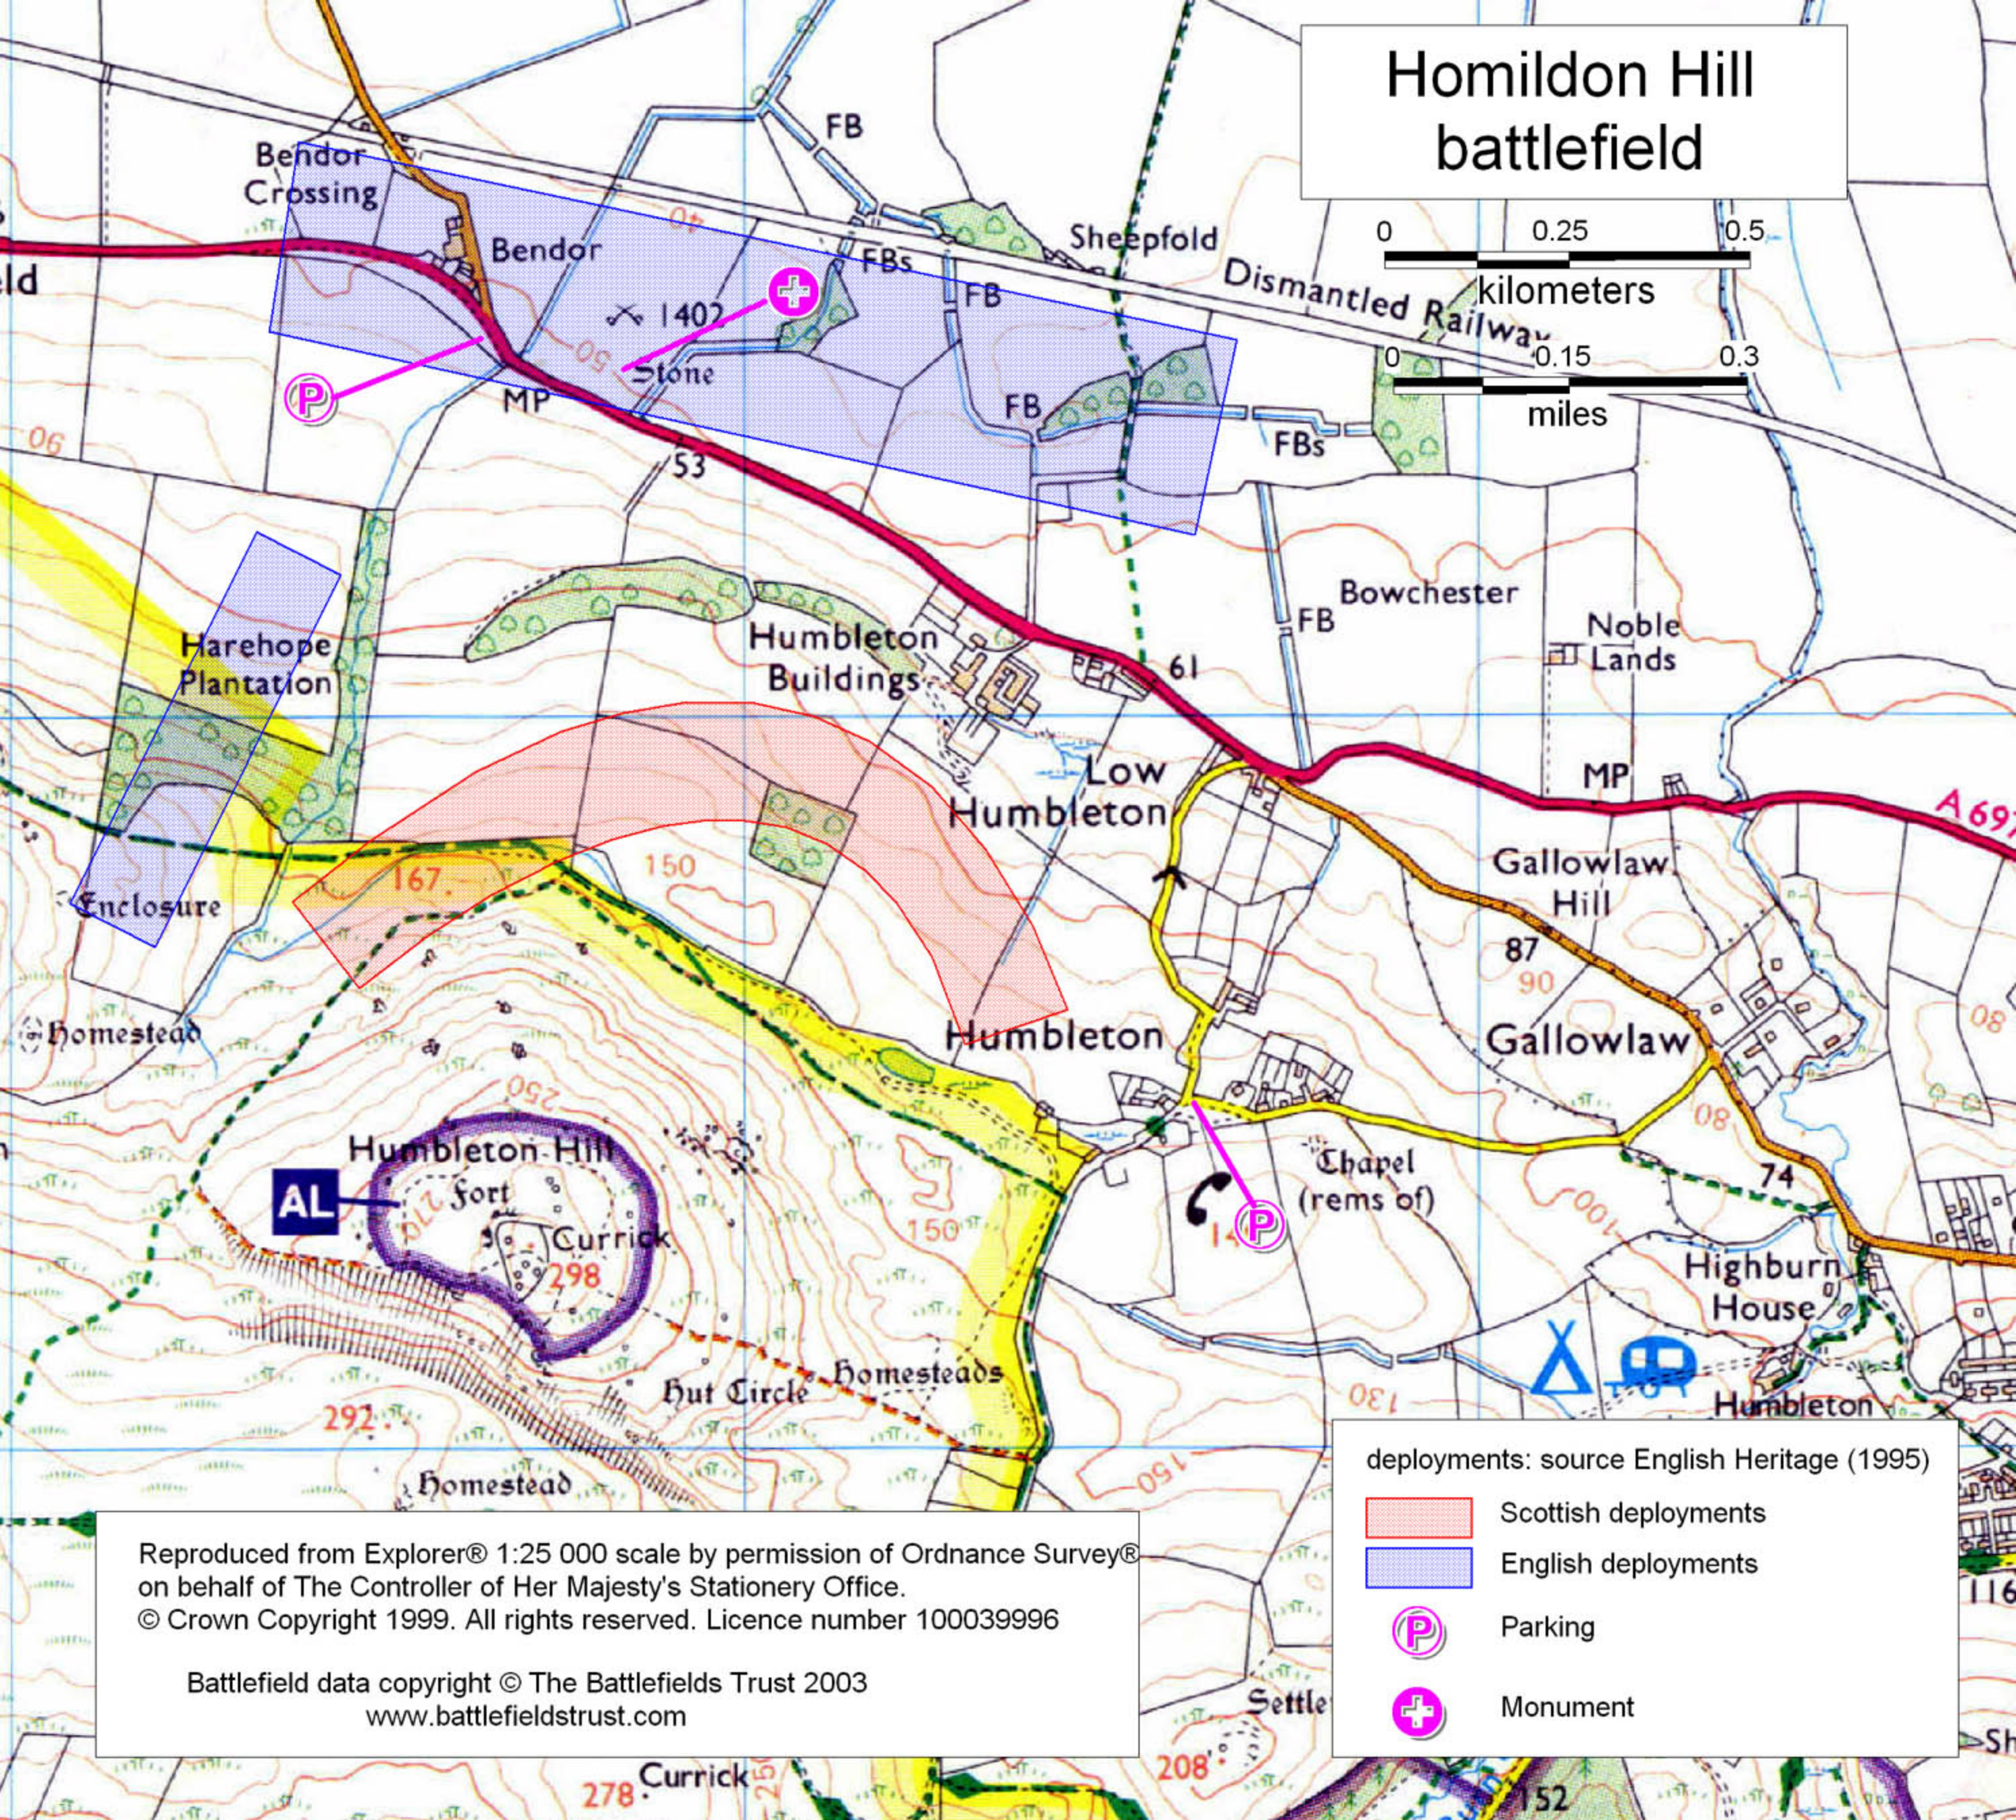

Homildon Hill battlefield

- deployments: source English Heritage (1995)
-  Scottish deployments
 -  English deployments
 -  Parking
 -  Monument

Reproduced from Explorer® 1:25 000 scale by permission of Ordnance Survey®
on behalf of The Controller of Her Majesty's Stationery Office.
© Crown Copyright 1999. All rights reserved. Licence number 100039996

Battlefield data copyright © The Battlefields Trust 2003
www.battlefieldstrust.com