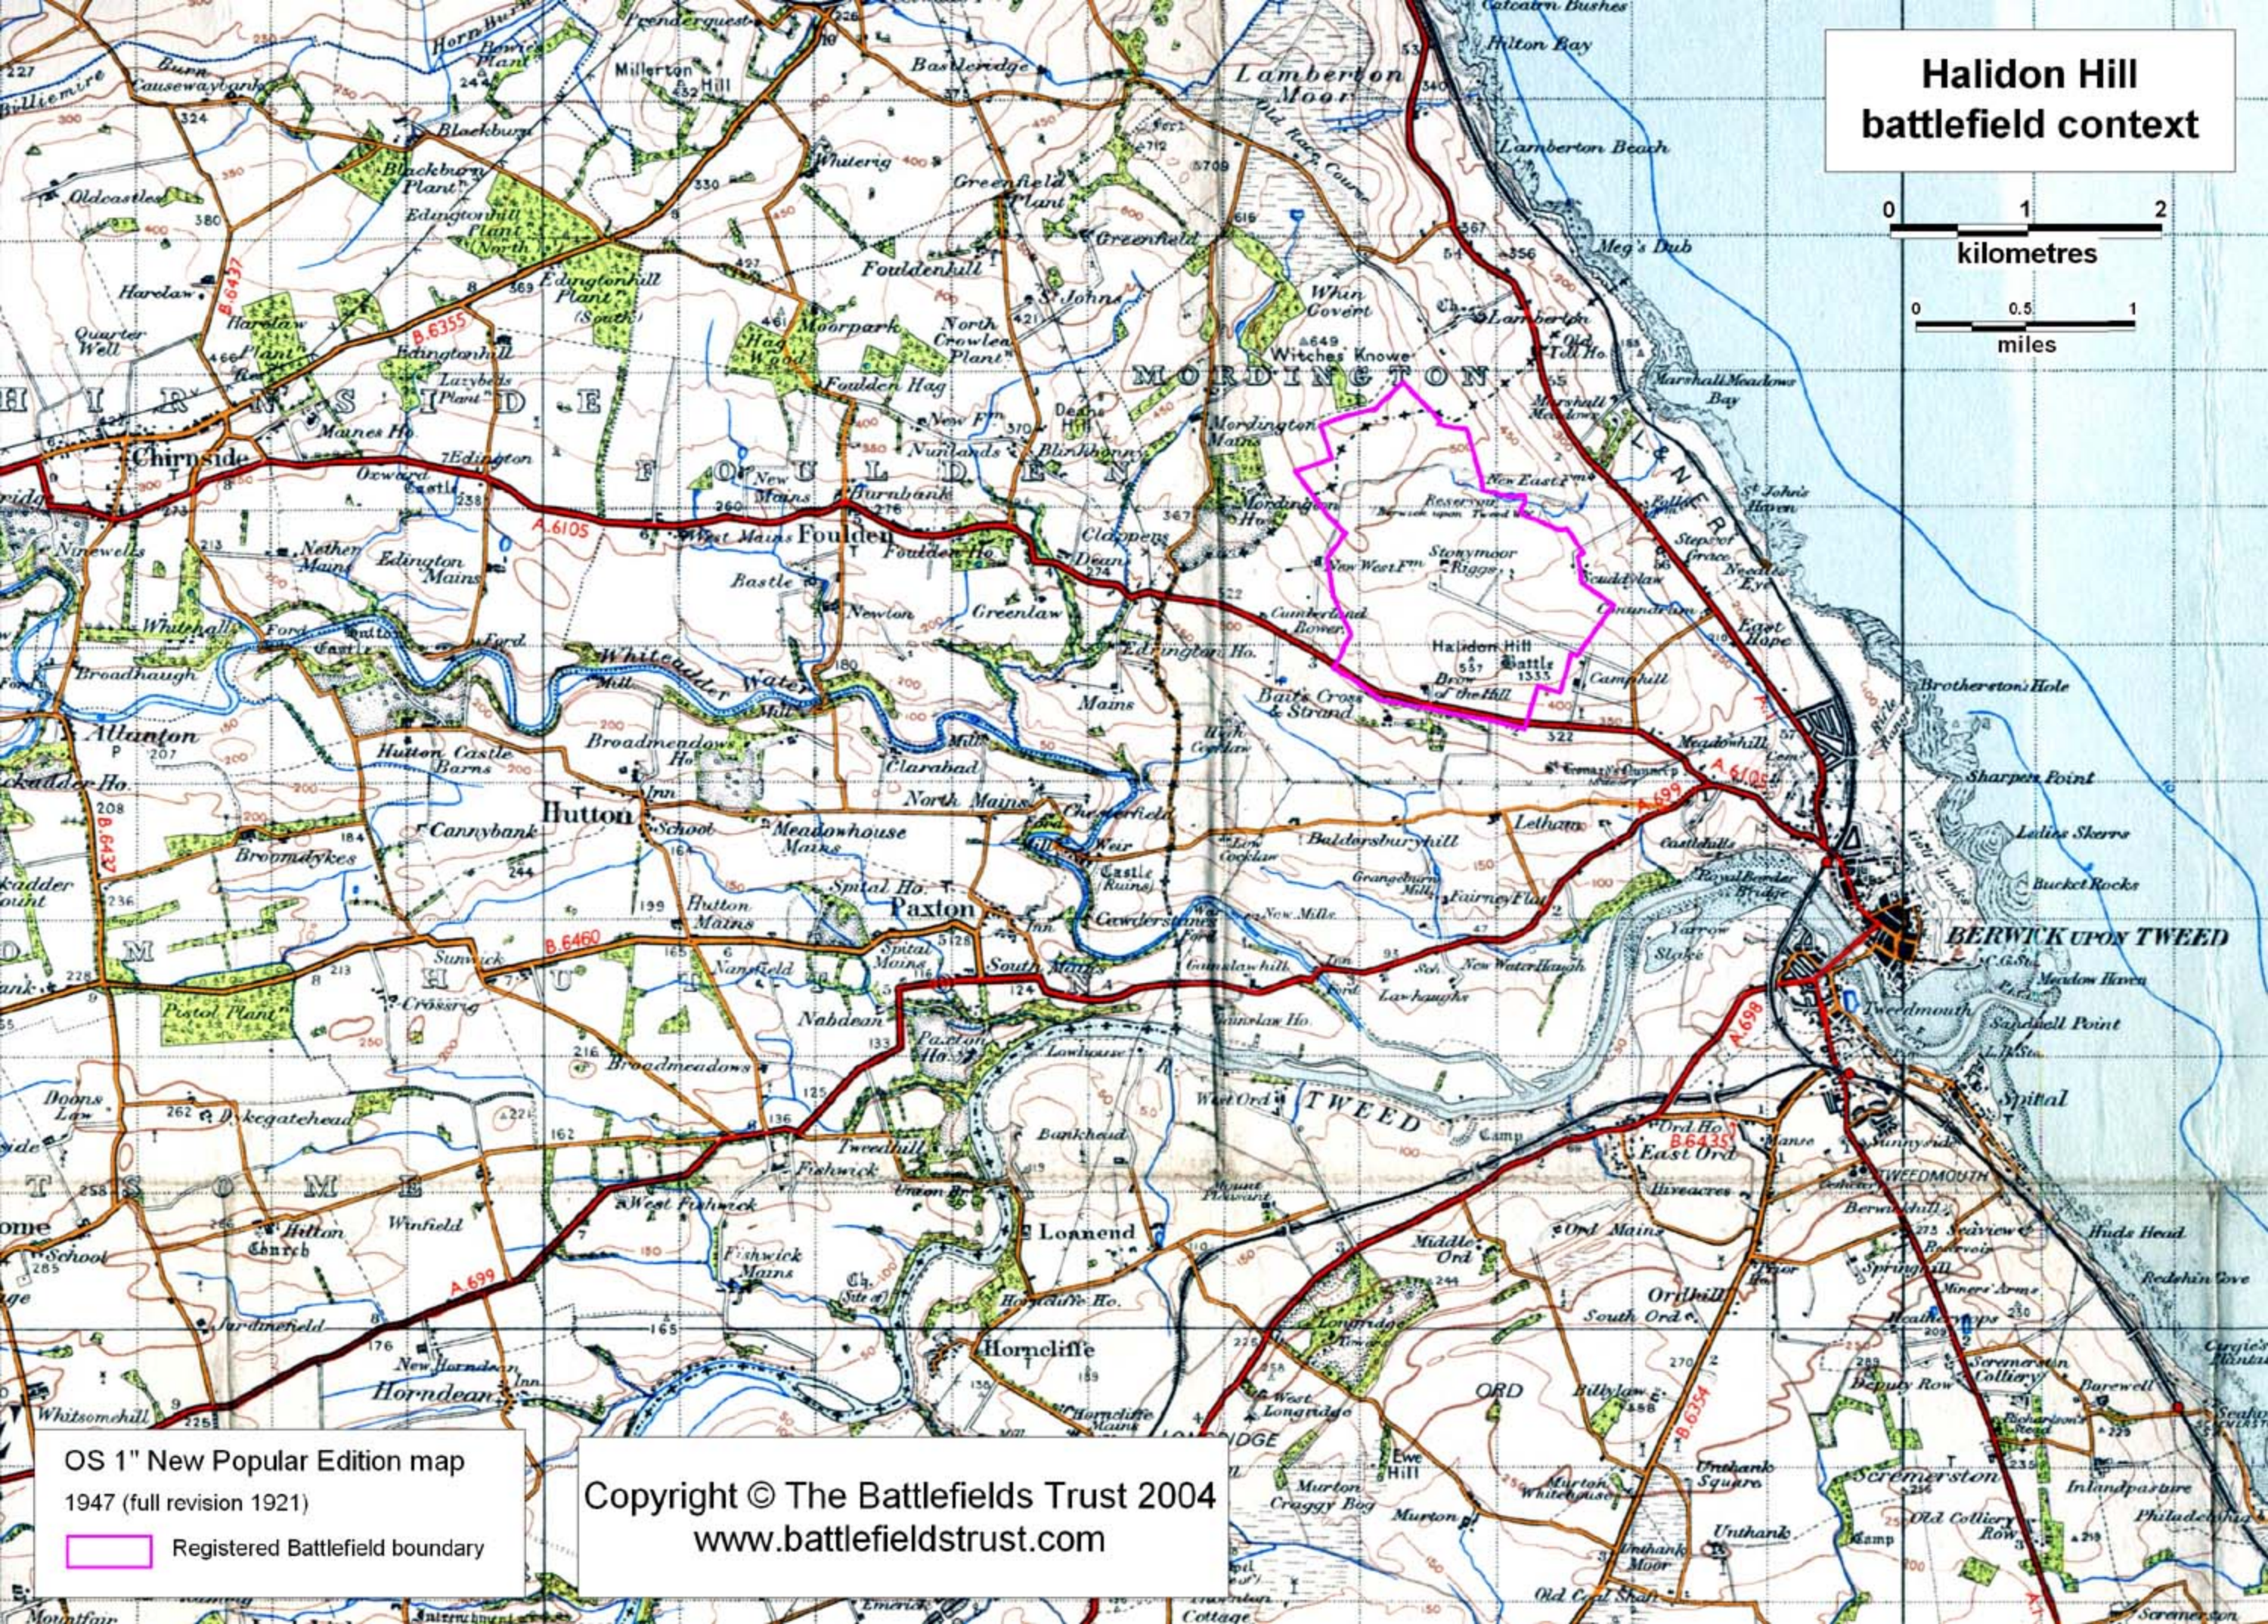

Halidon Hill battlefield context

OS 1" New Popular Edition map
1947 (full revision 1921)

Registered Battlefield boundary

Copyright © The Battlefields Trust 2004
www.battlefieldstrust.com