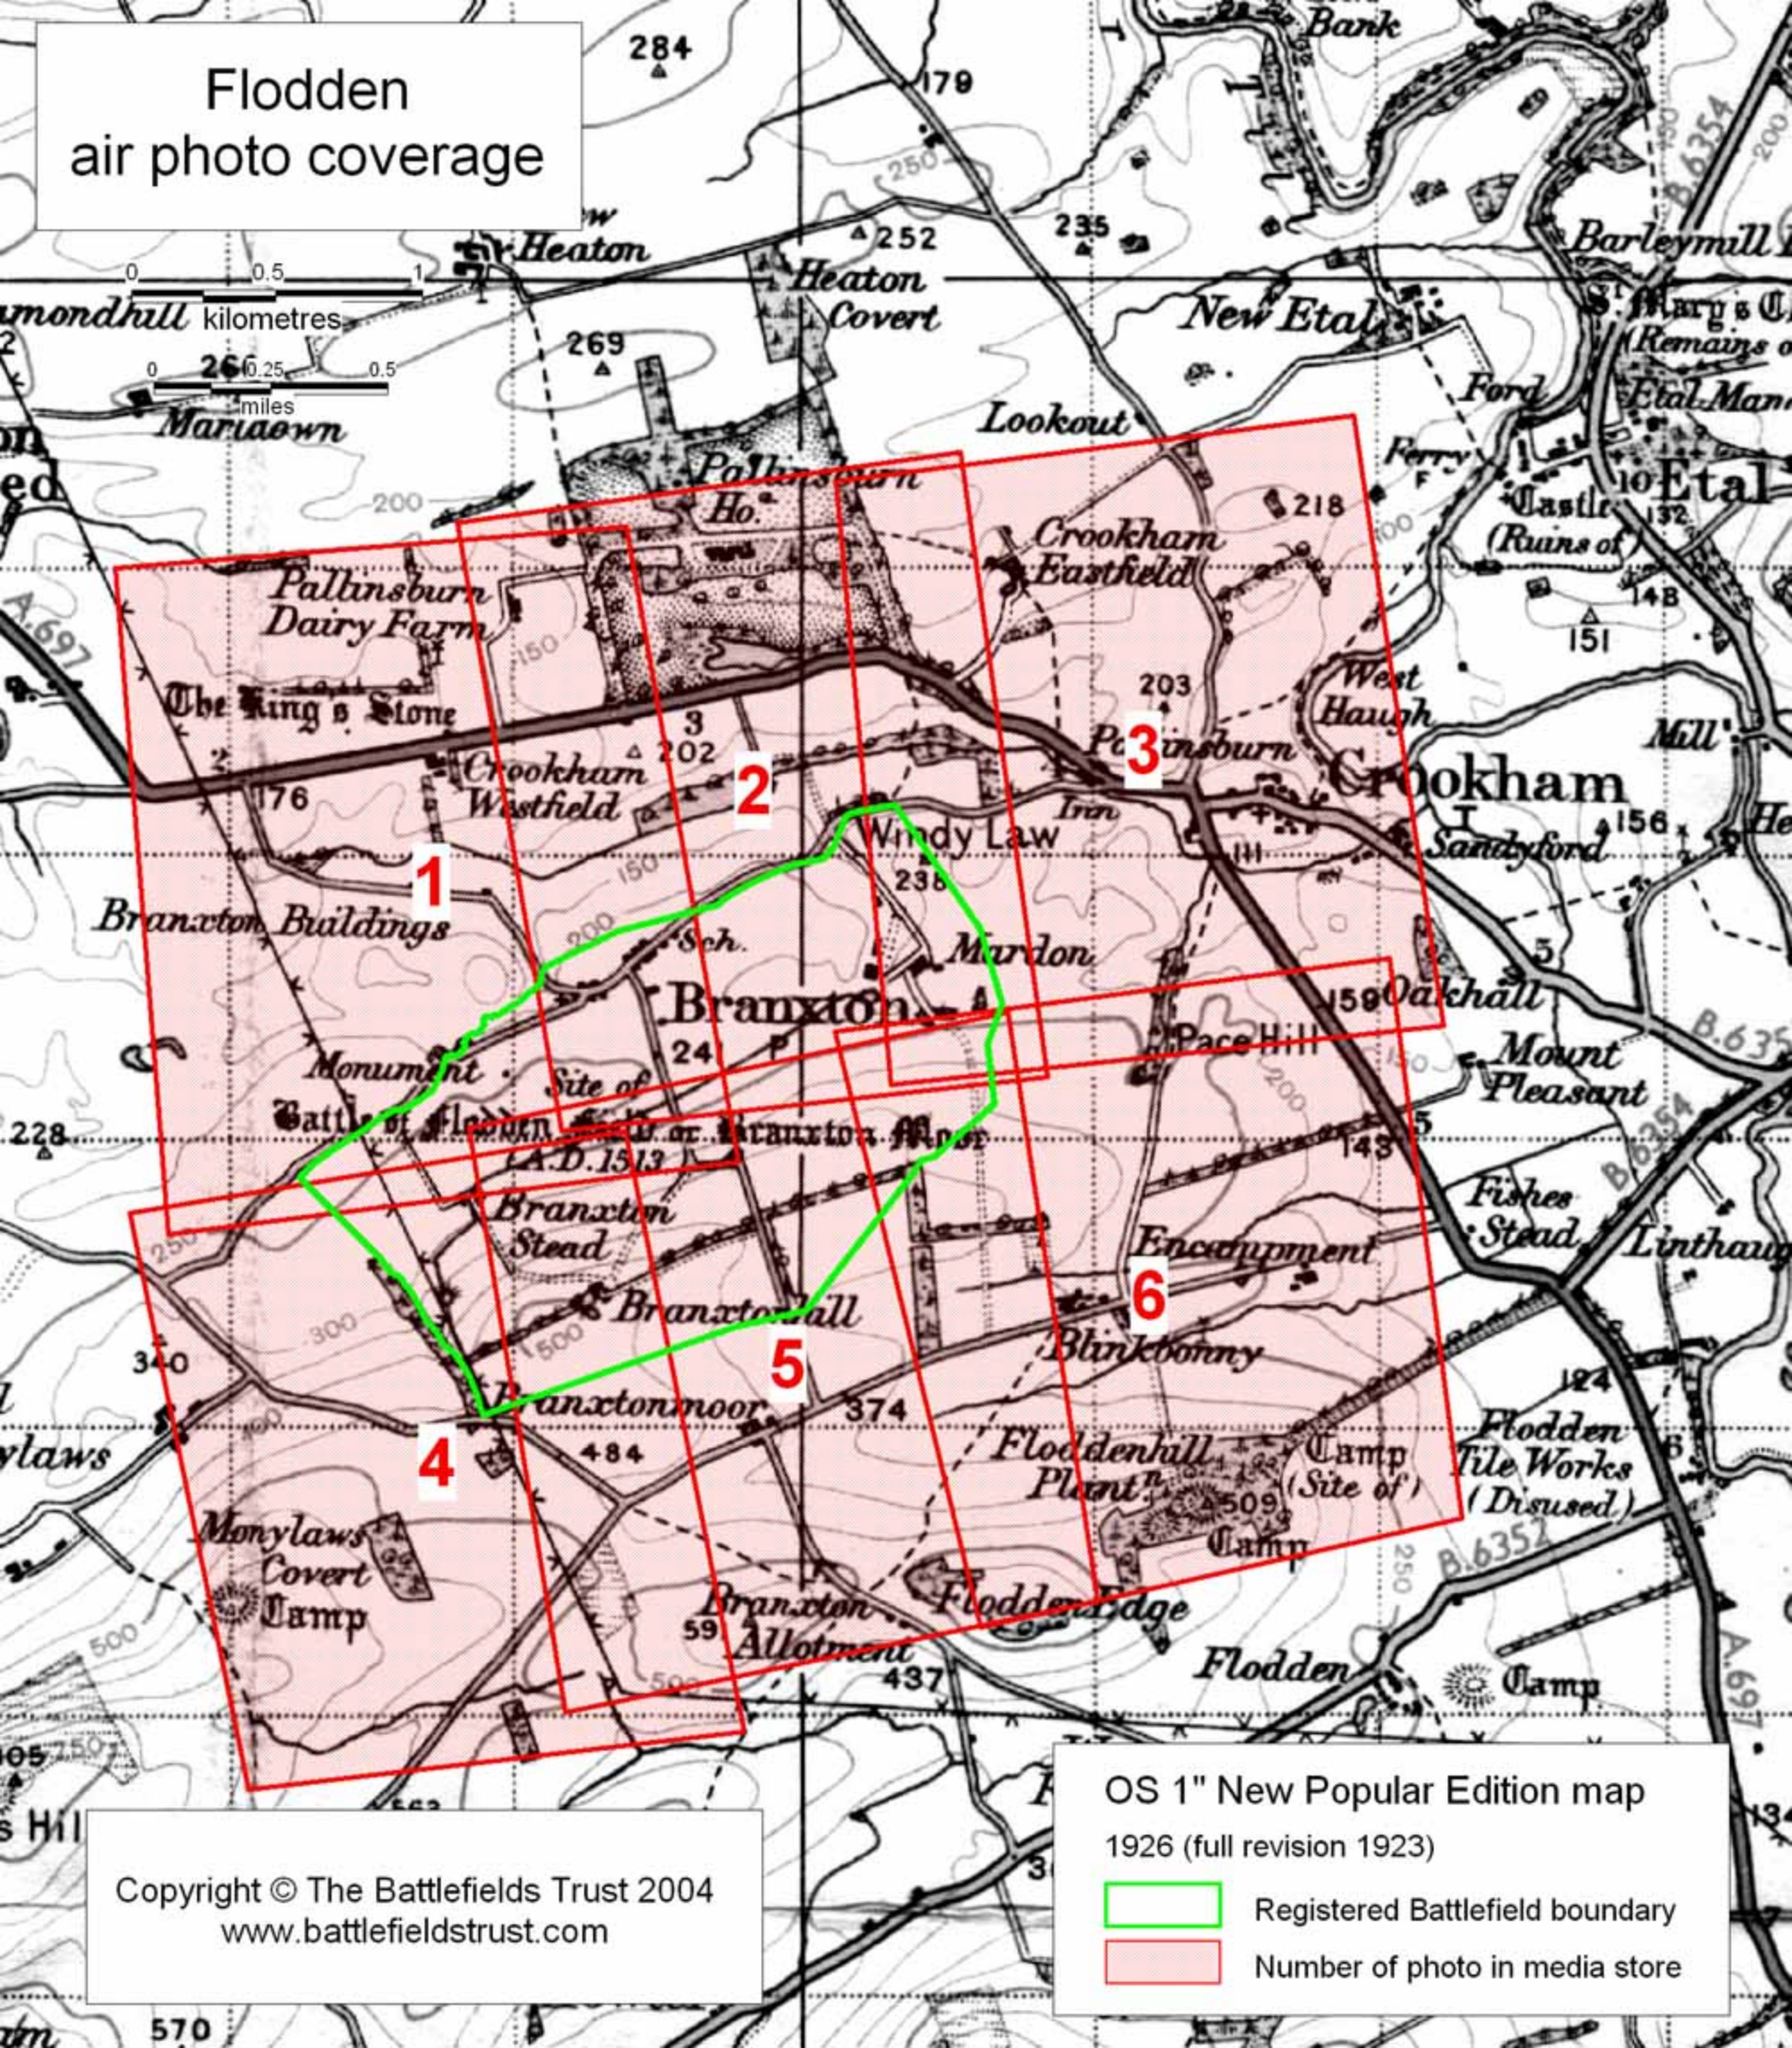

# Flodden air photo coverage

Copyright © The Battlefields Trust 2004  
www.battlefieldstrust.com

OS 1" New Popular Edition map  
1926 (full revision 1923)

 Registered Battlefield boundary  
 Number of photo in media store