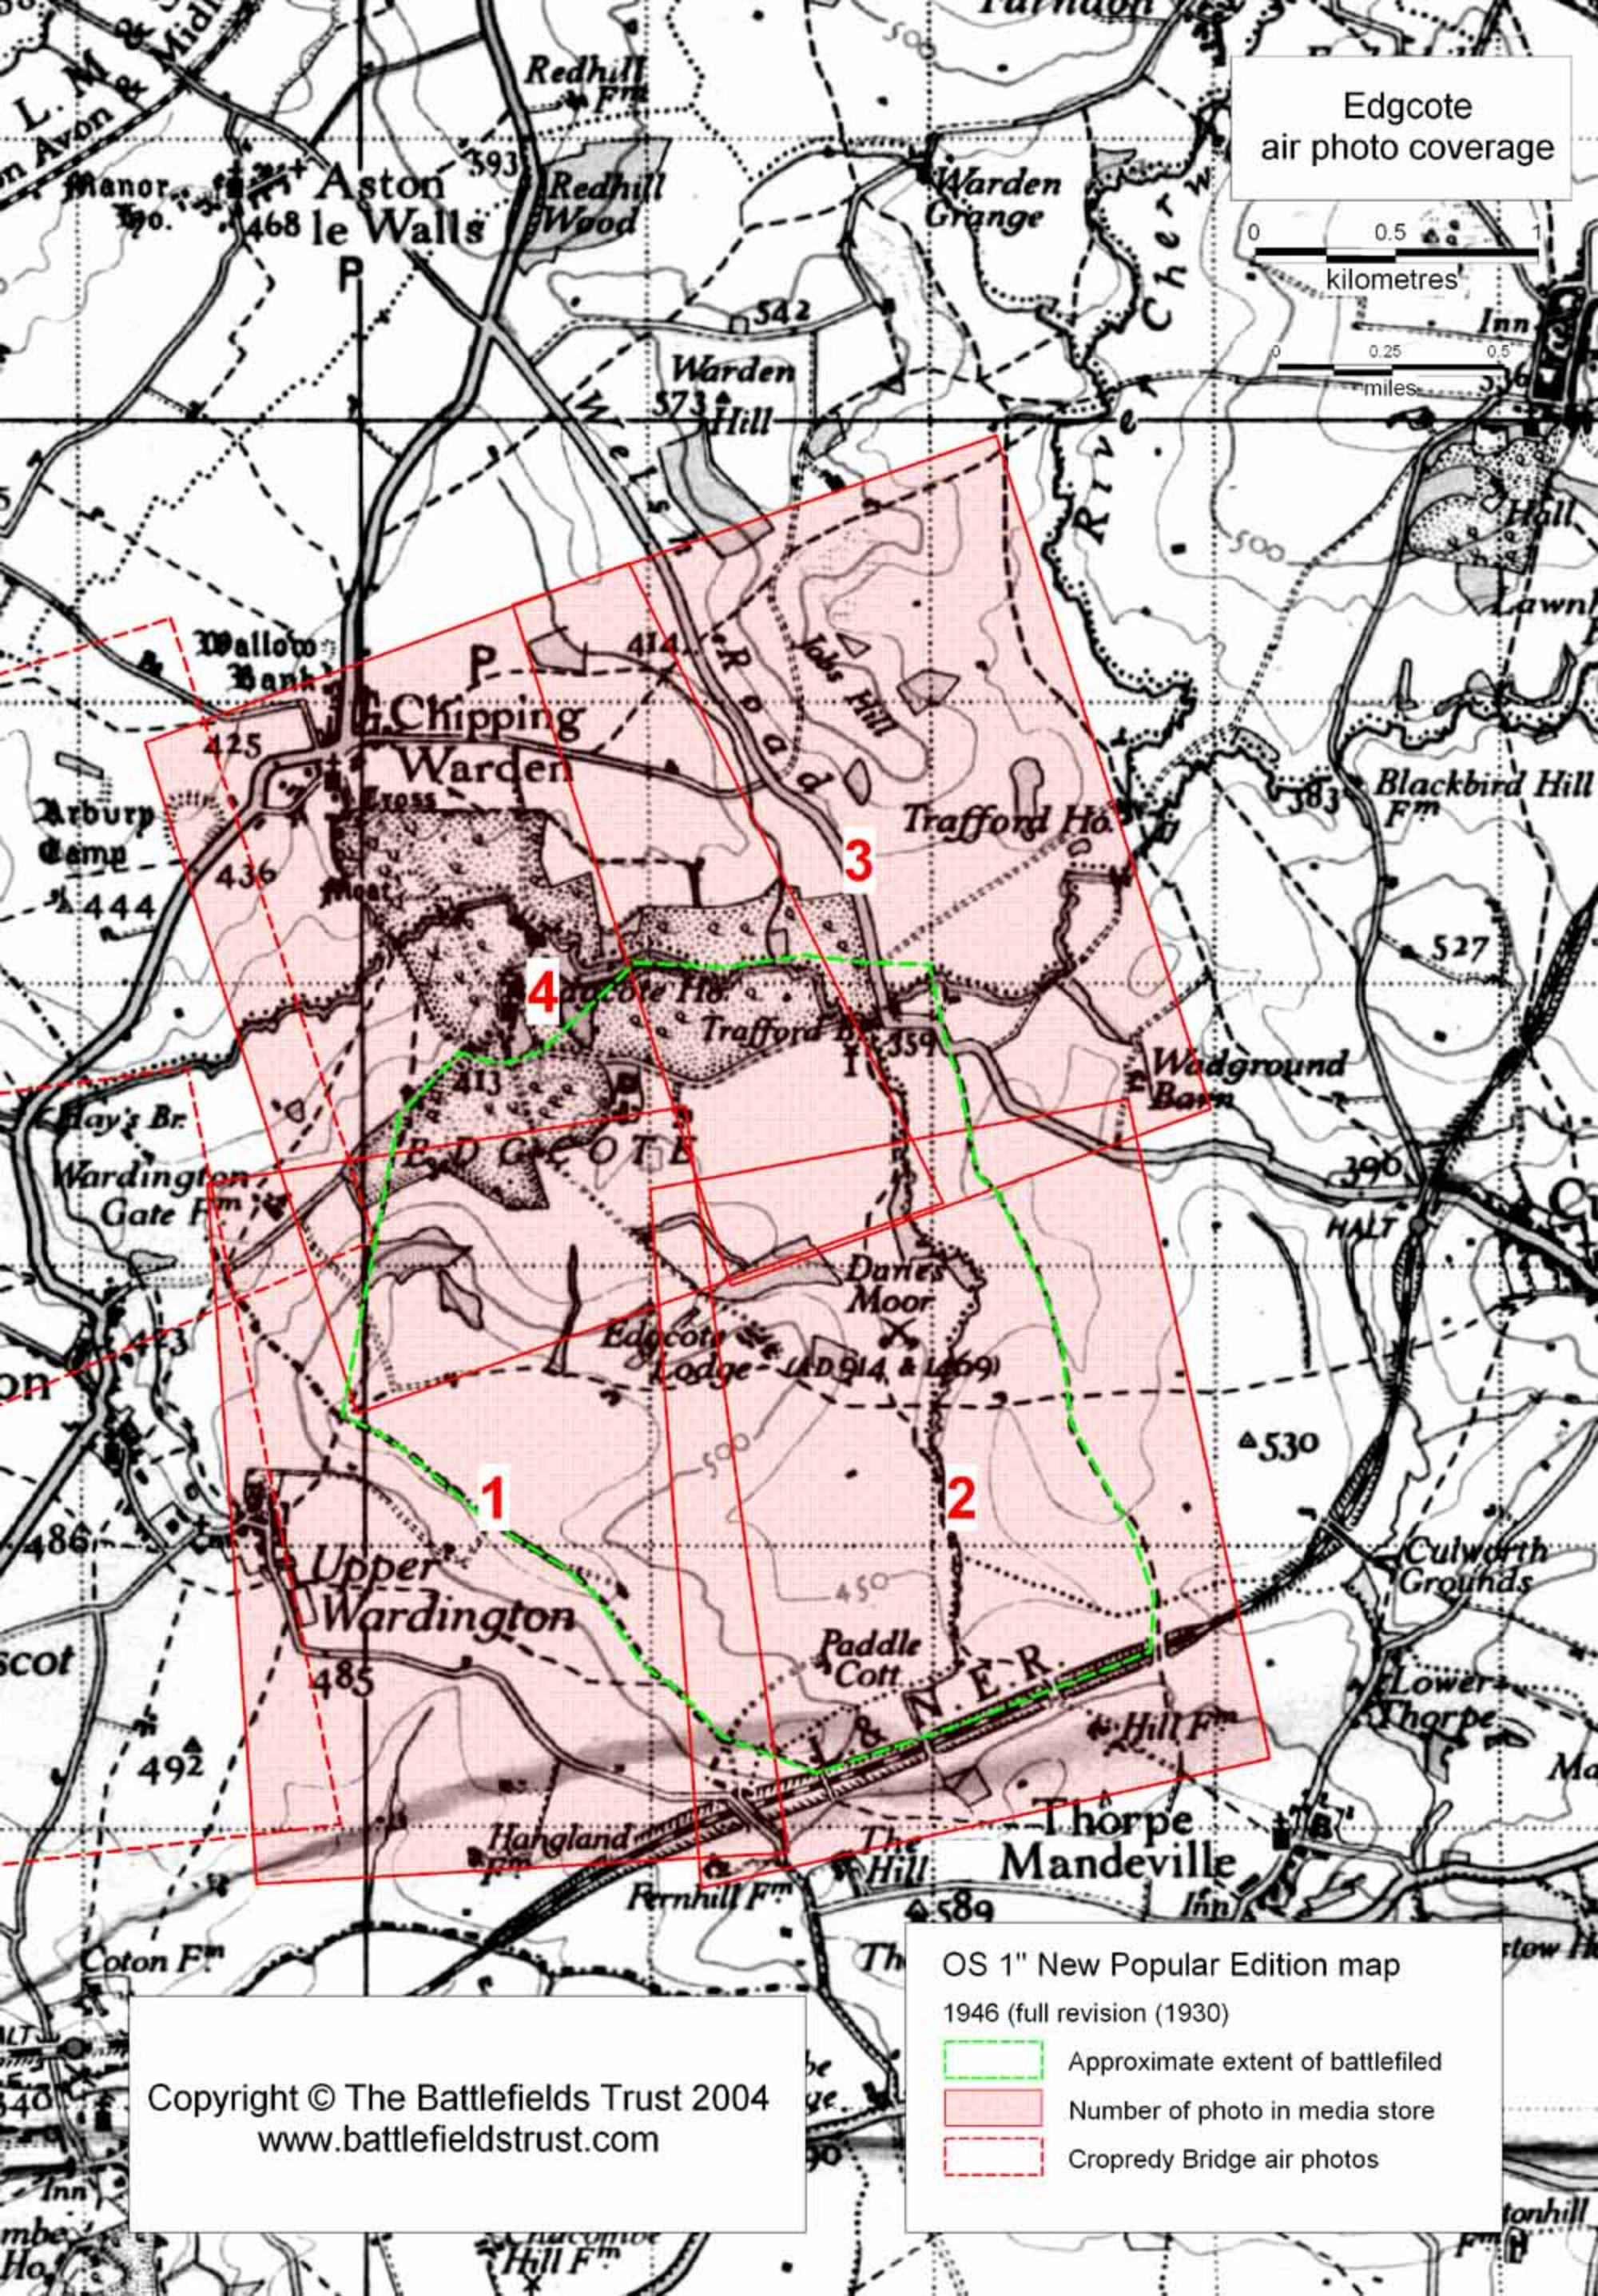

Edgcote
air photo coverage

Copyright © The Battlefields Trust 2004
www.battlefieldstrust.com

OS 1" New Popular Edition map
1946 (full revision (1930))

- Approximate extent of battlefiled
- Number of photo in media store
- Cropredy Bridge air photos