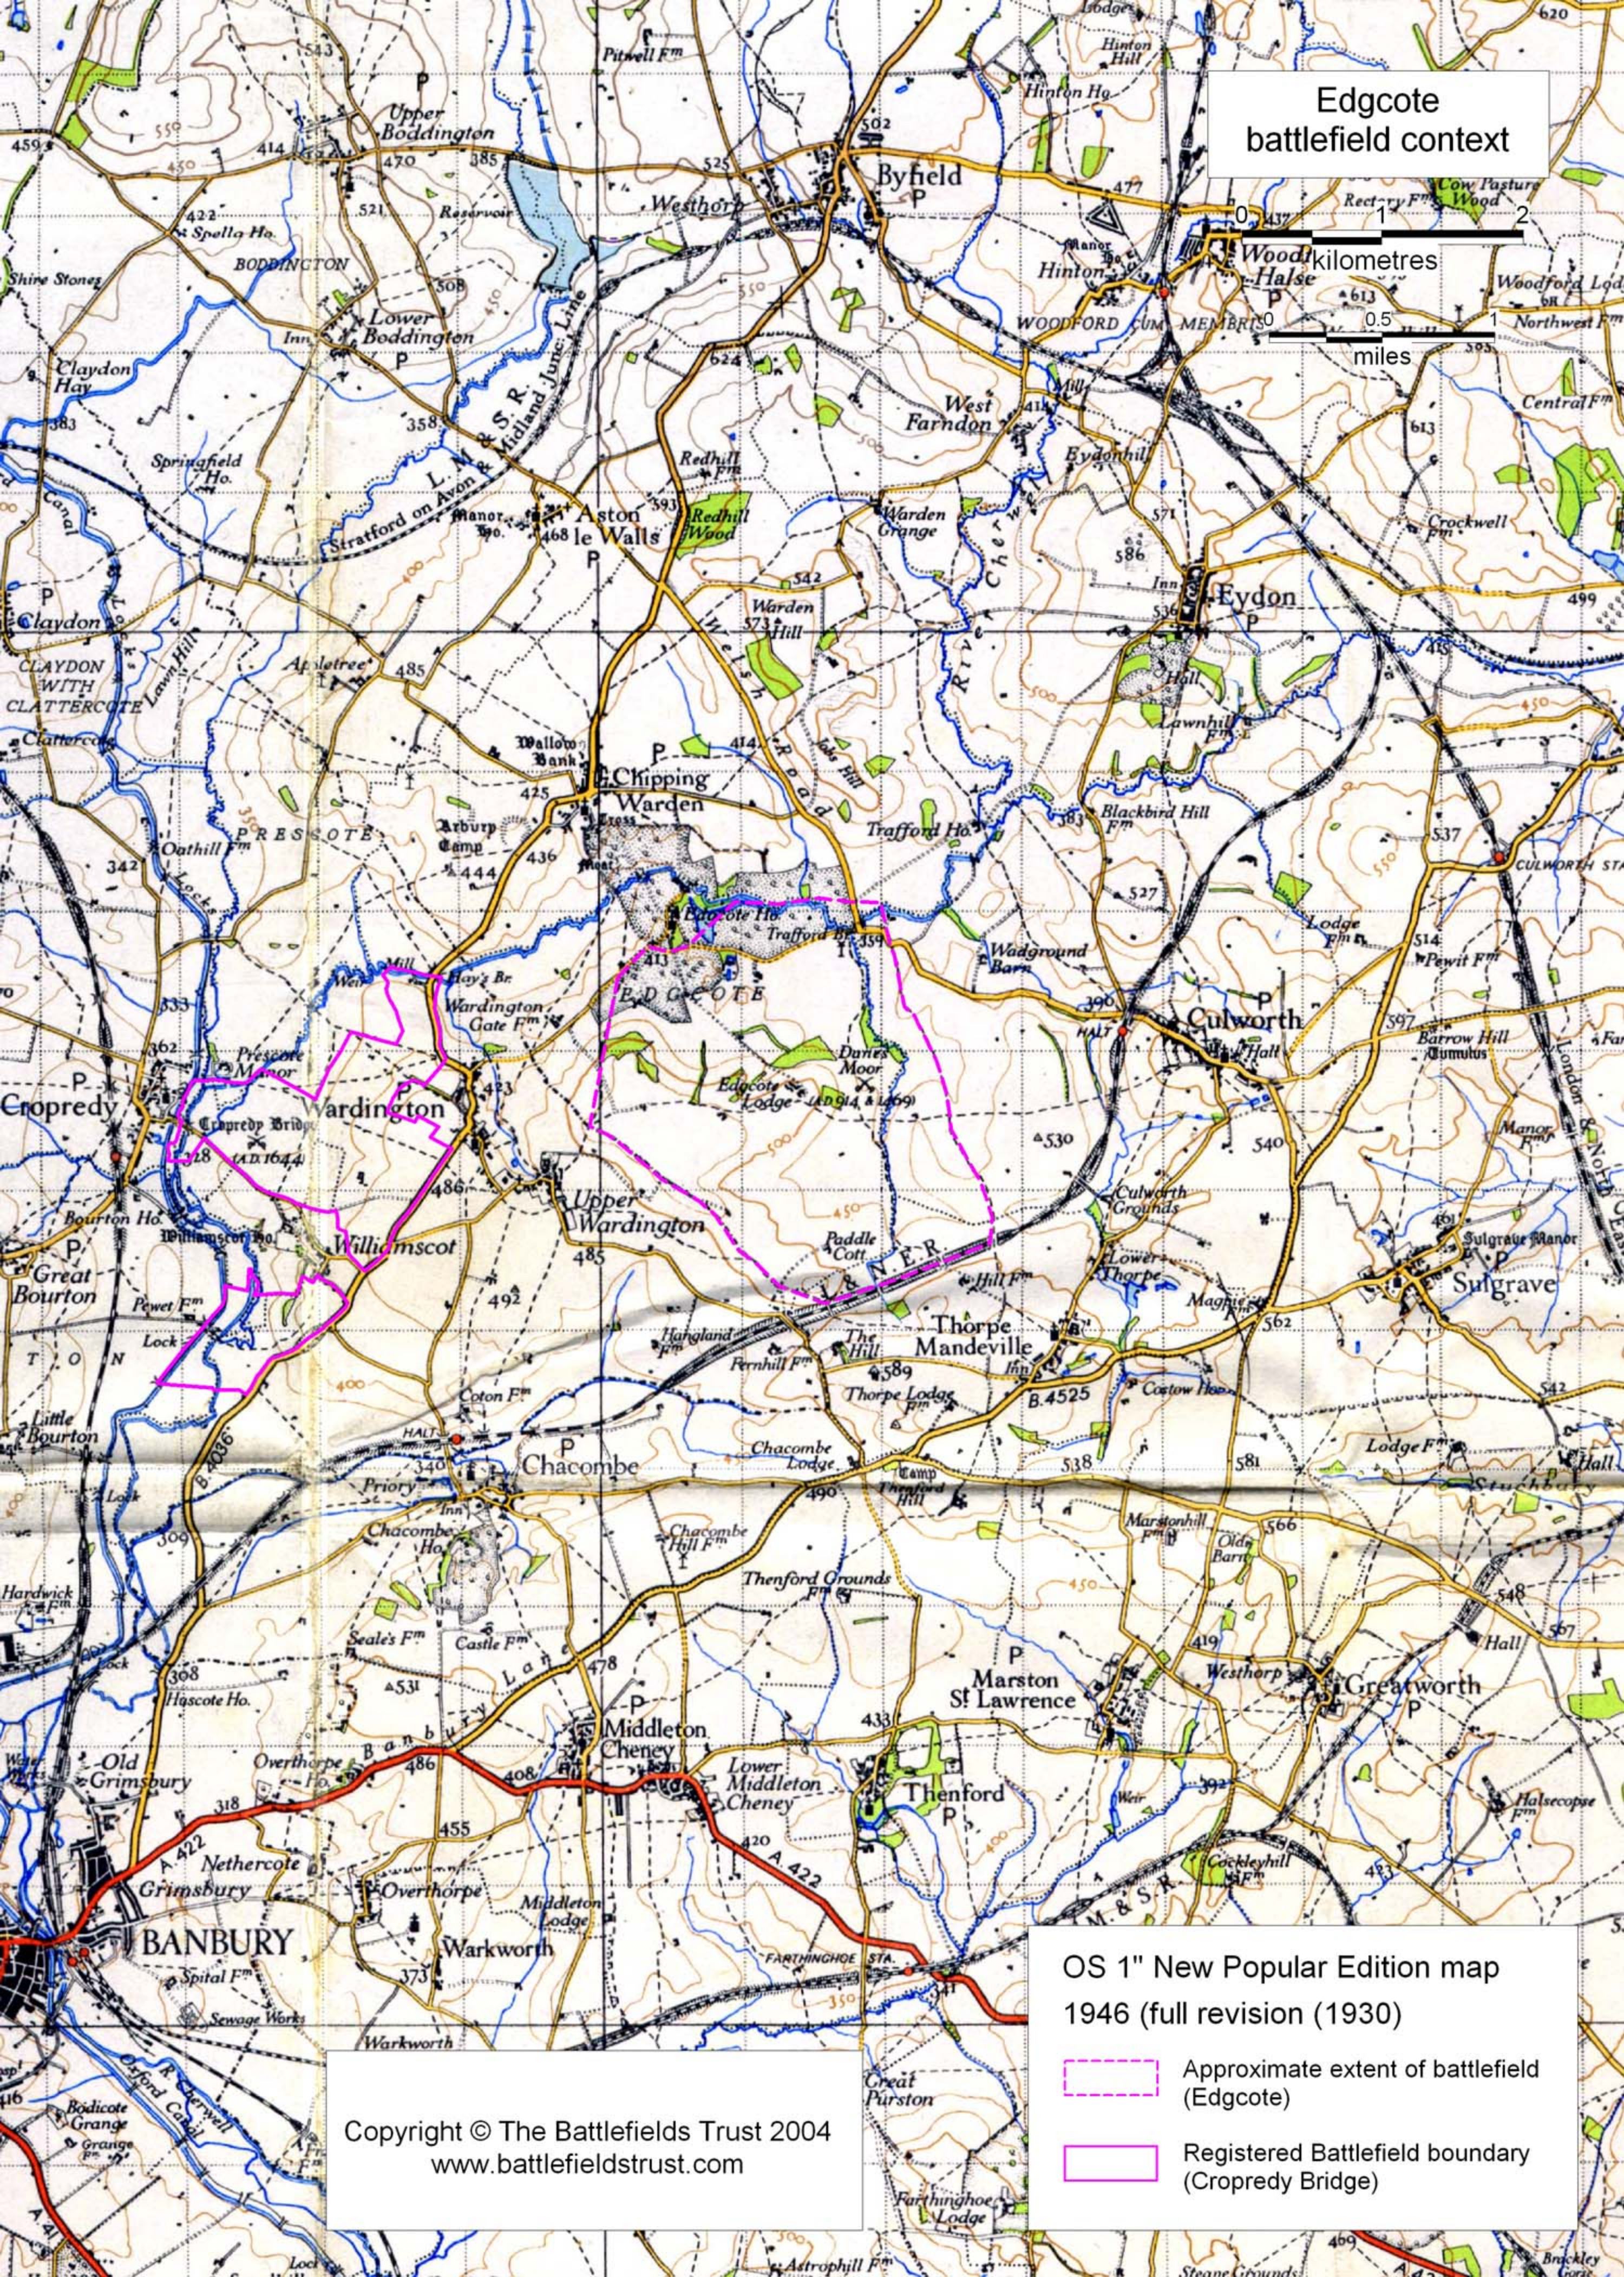

Edgcote  
battlefield context

Copyright © The Battlefields Trust 2004  
www.battlefieldstrust.com

OS 1" New Popular Edition map  
1946 (full revision (1930))

- Approximate extent of battlefield (Edgcote)
- Registered Battlefield boundary (Cropredy Bridge)