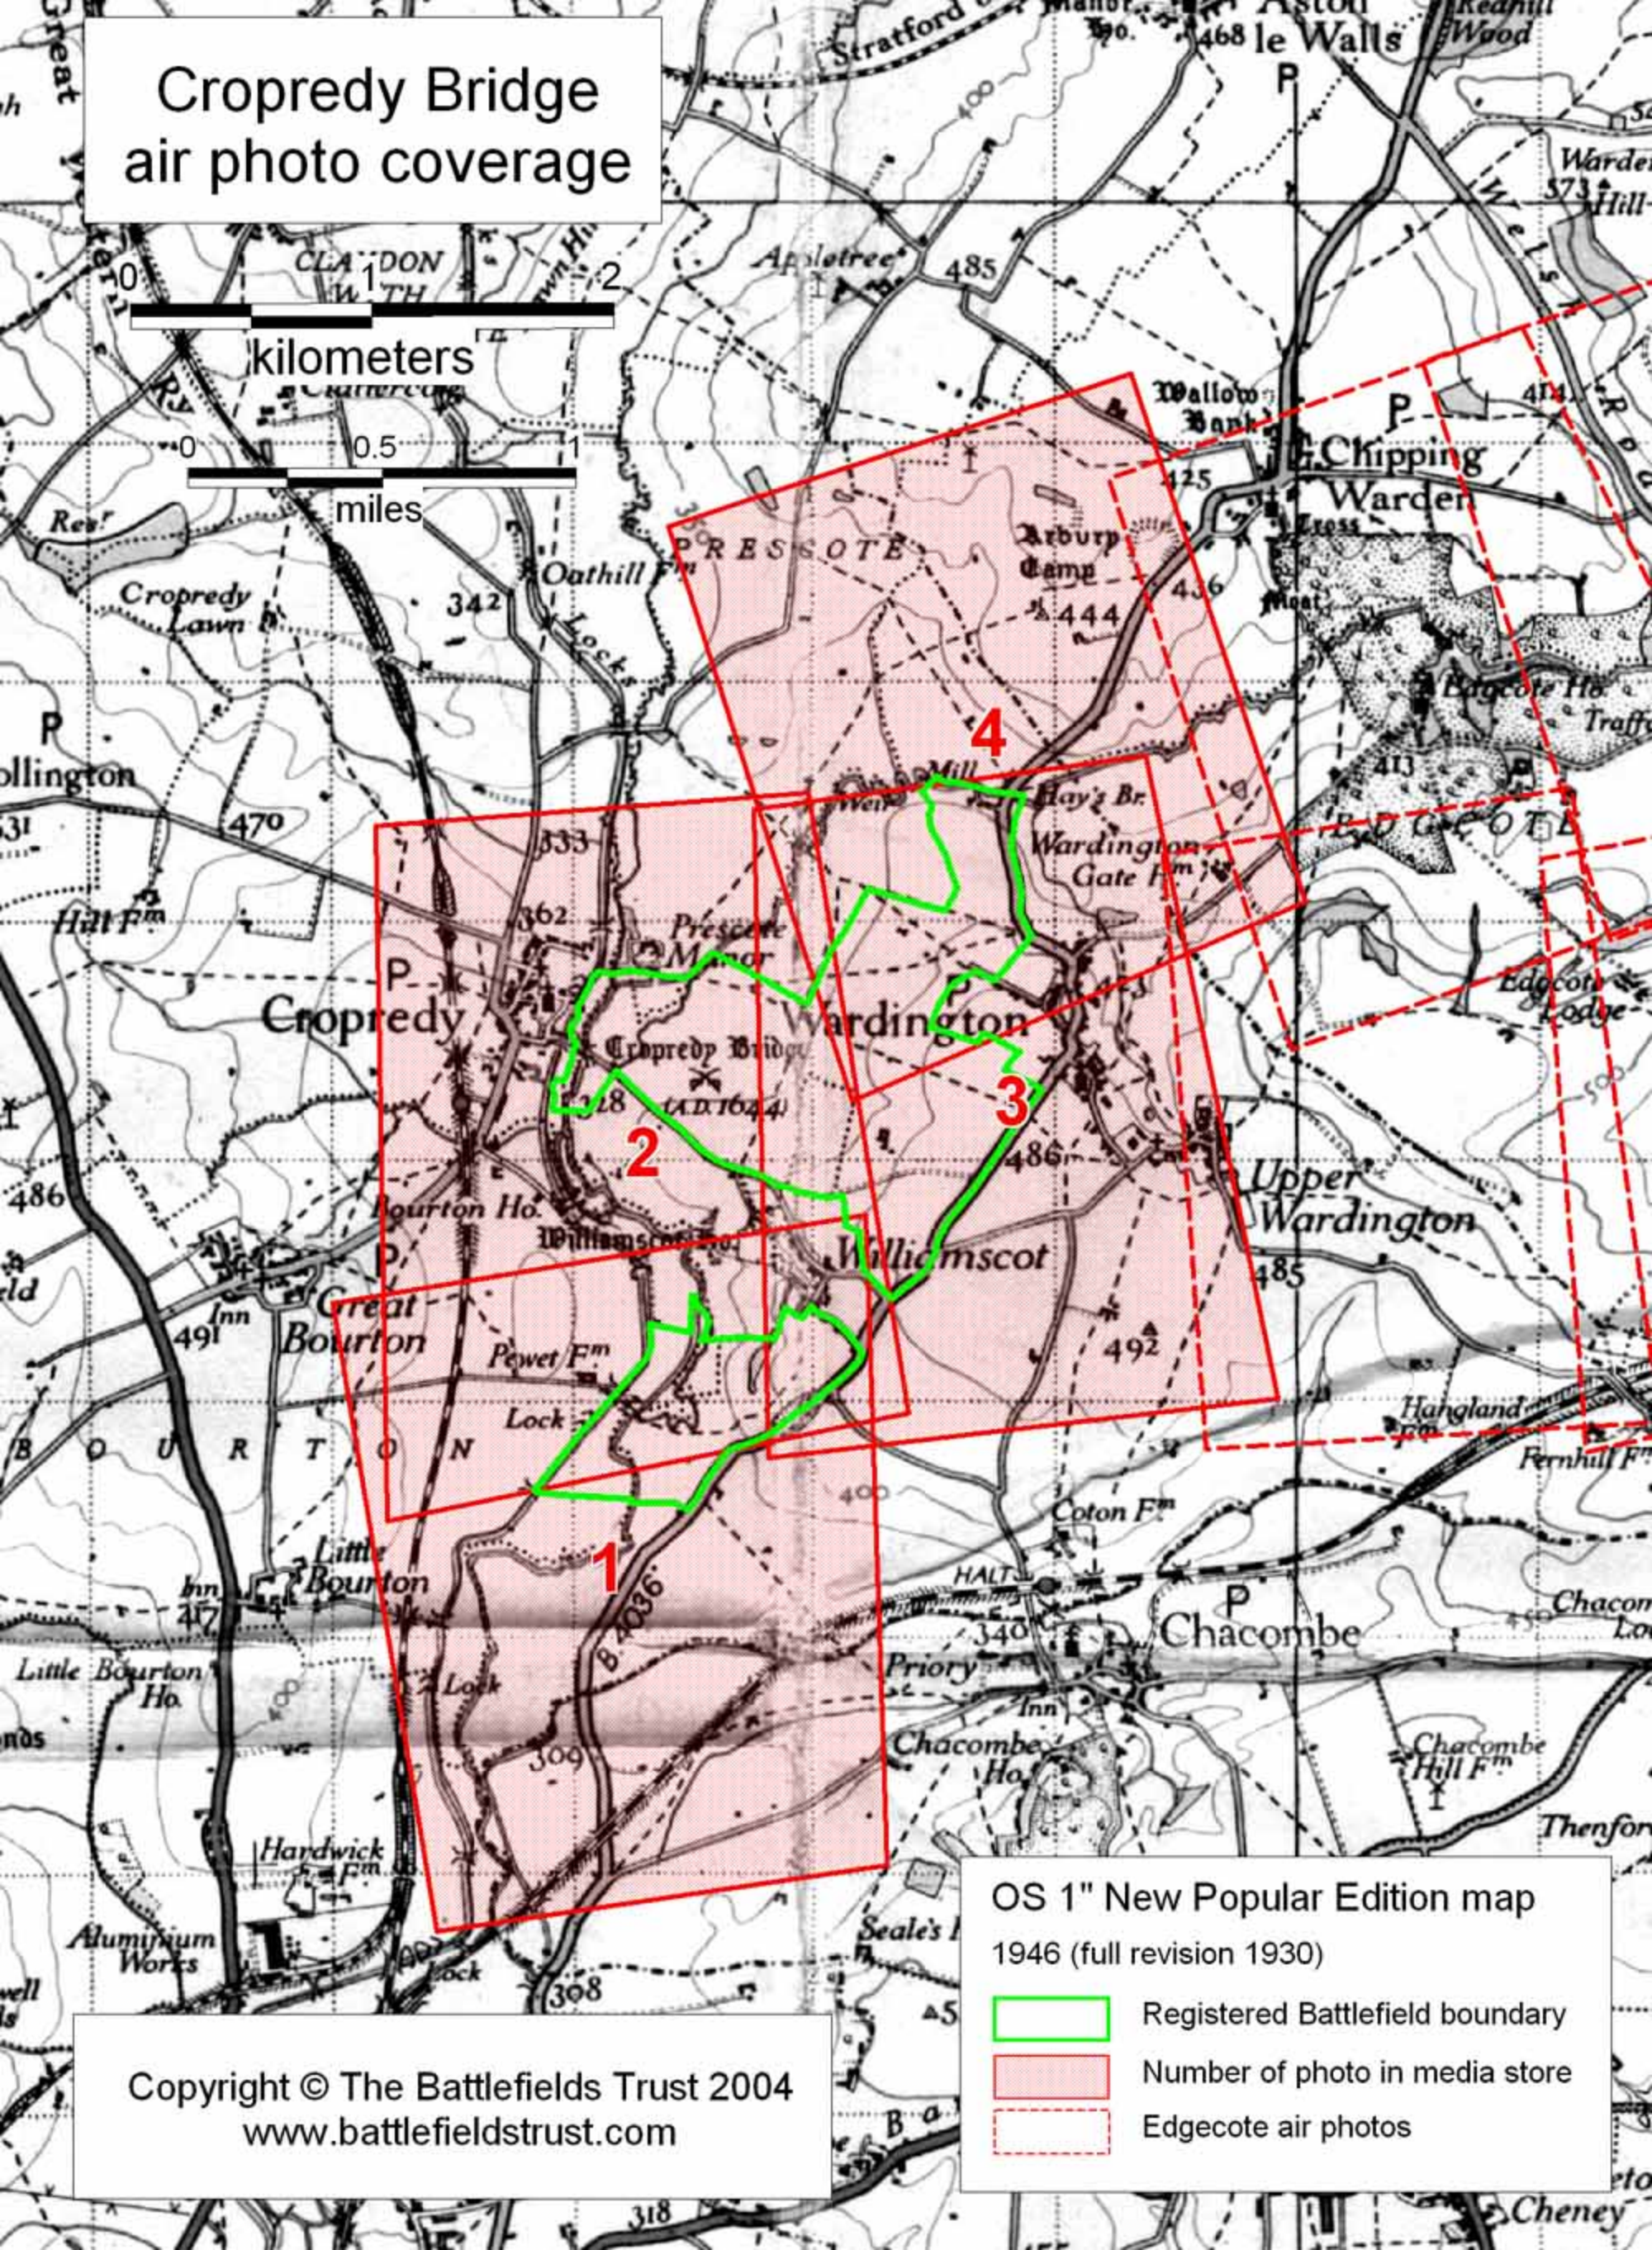

# Cropredy Bridge air photo coverage

kilometers

0 0.5 1  
miles

OS 1" New Popular Edition map  
1946 (full revision 1930)

-  Registered Battlefield boundary
-  Number of photo in media store
-  Edgecote air photos