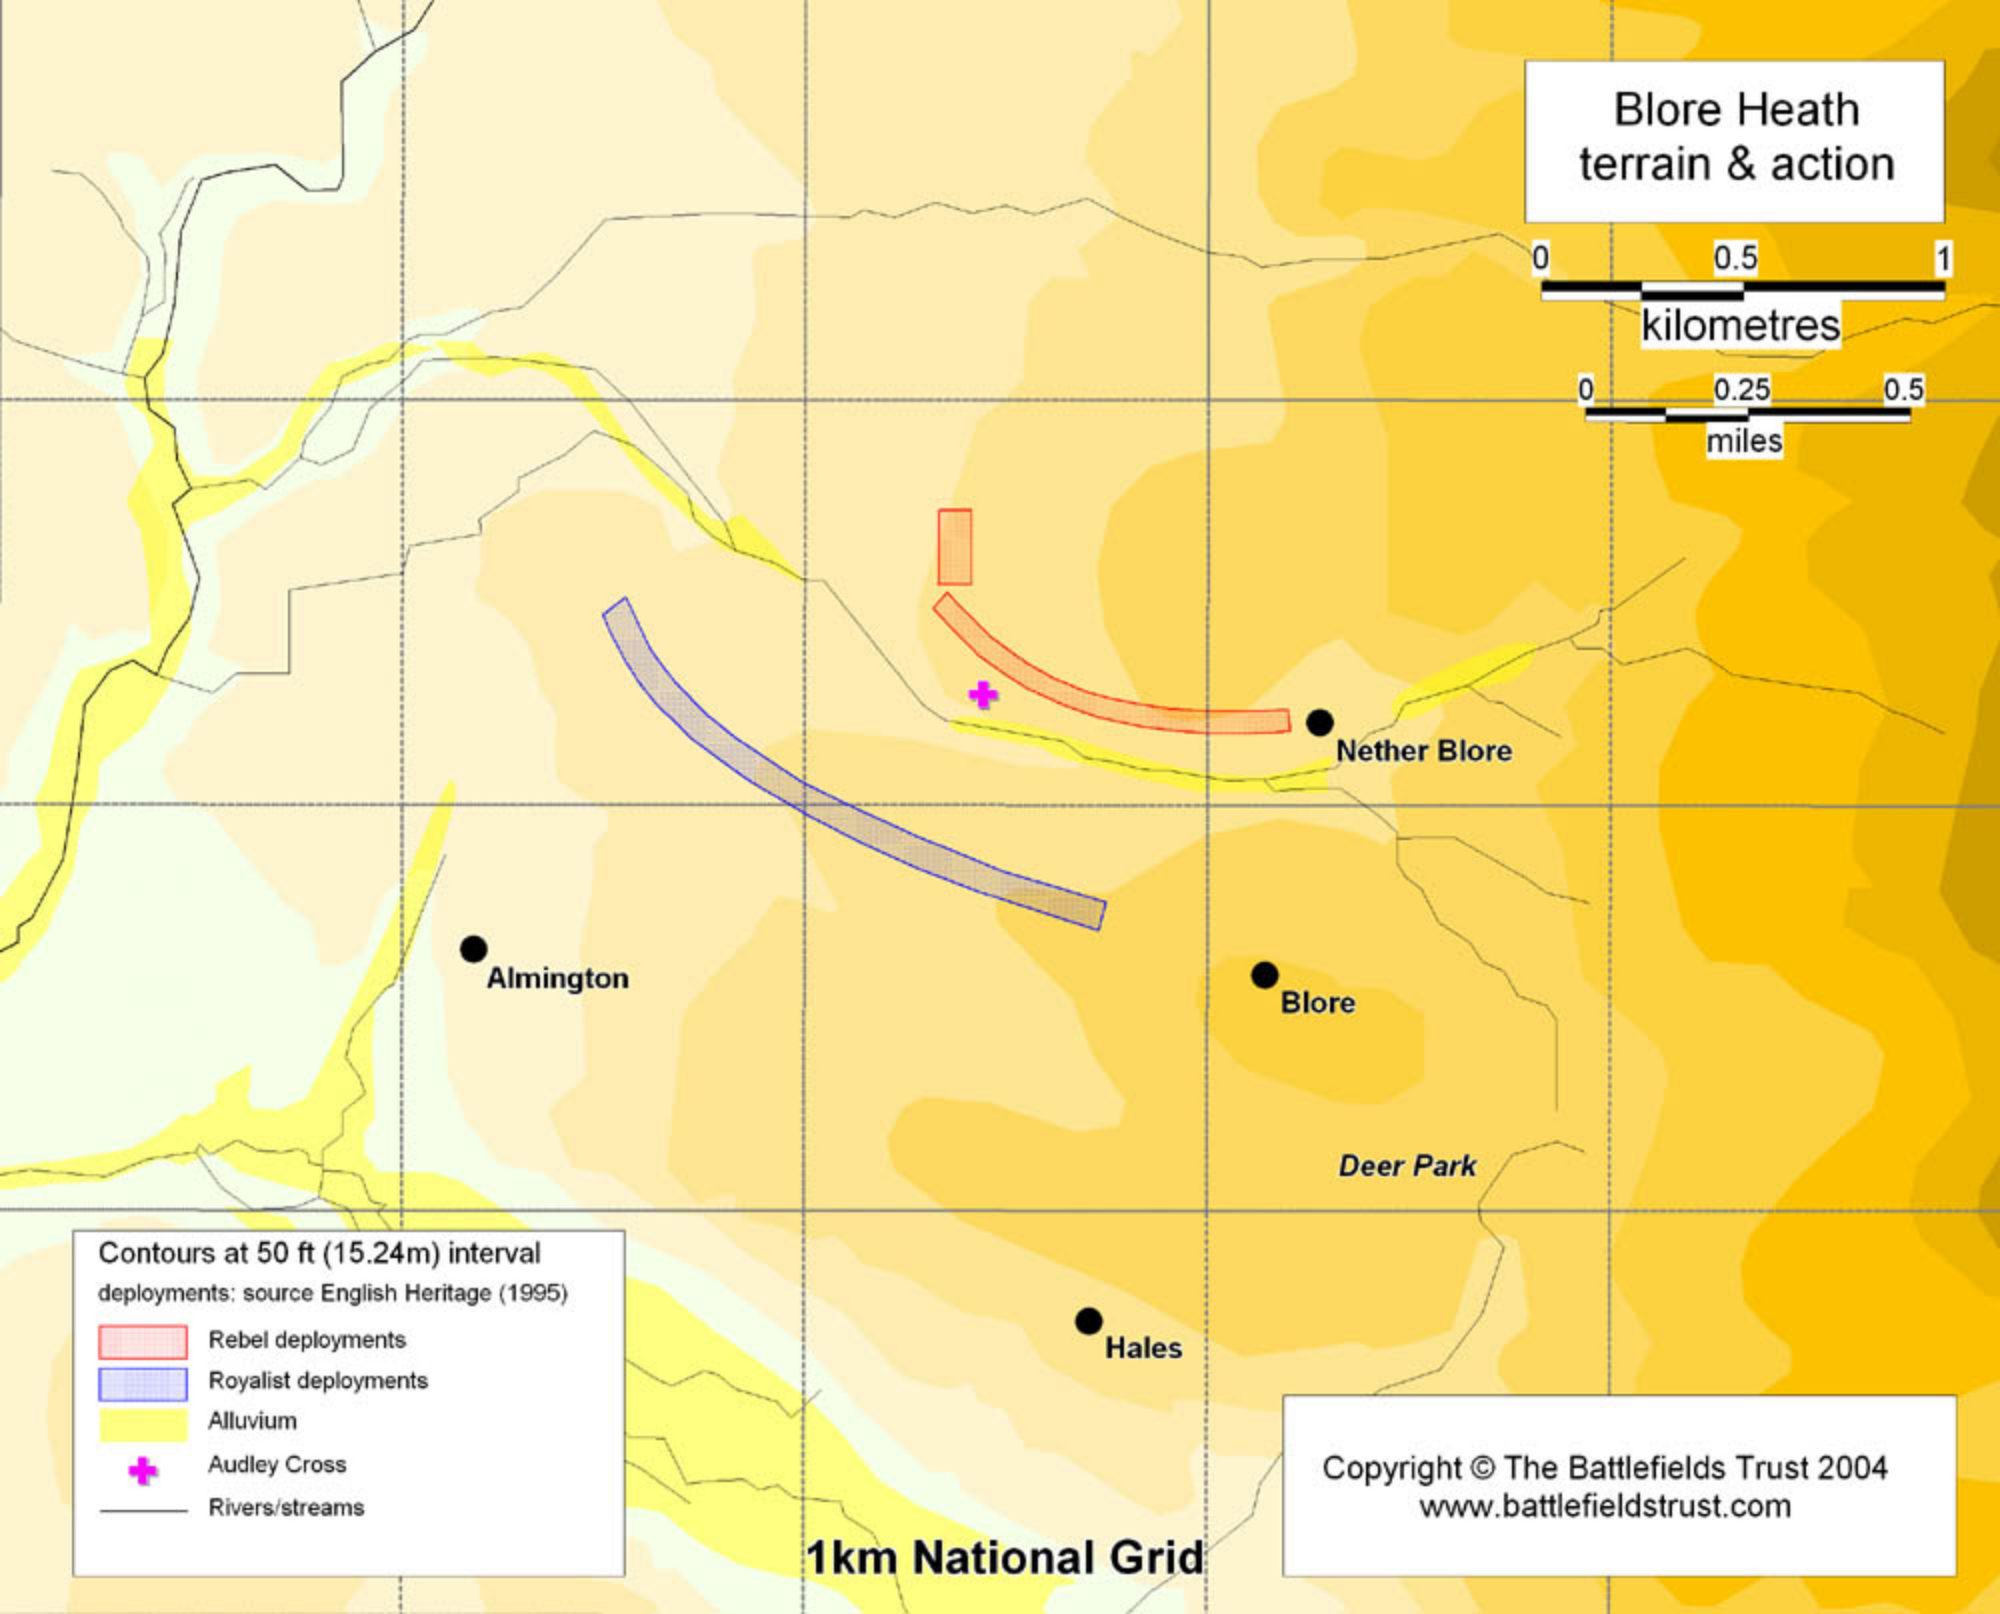

Blore Heath terrain & action

Contours at 50 ft (15.24m) interval
deployments: source English Heritage (1995)

-  Rebel deployments
-  Royalist deployments
-  Alluvium
-  Audley Cross
-  Rivers/streams

1km National Grid