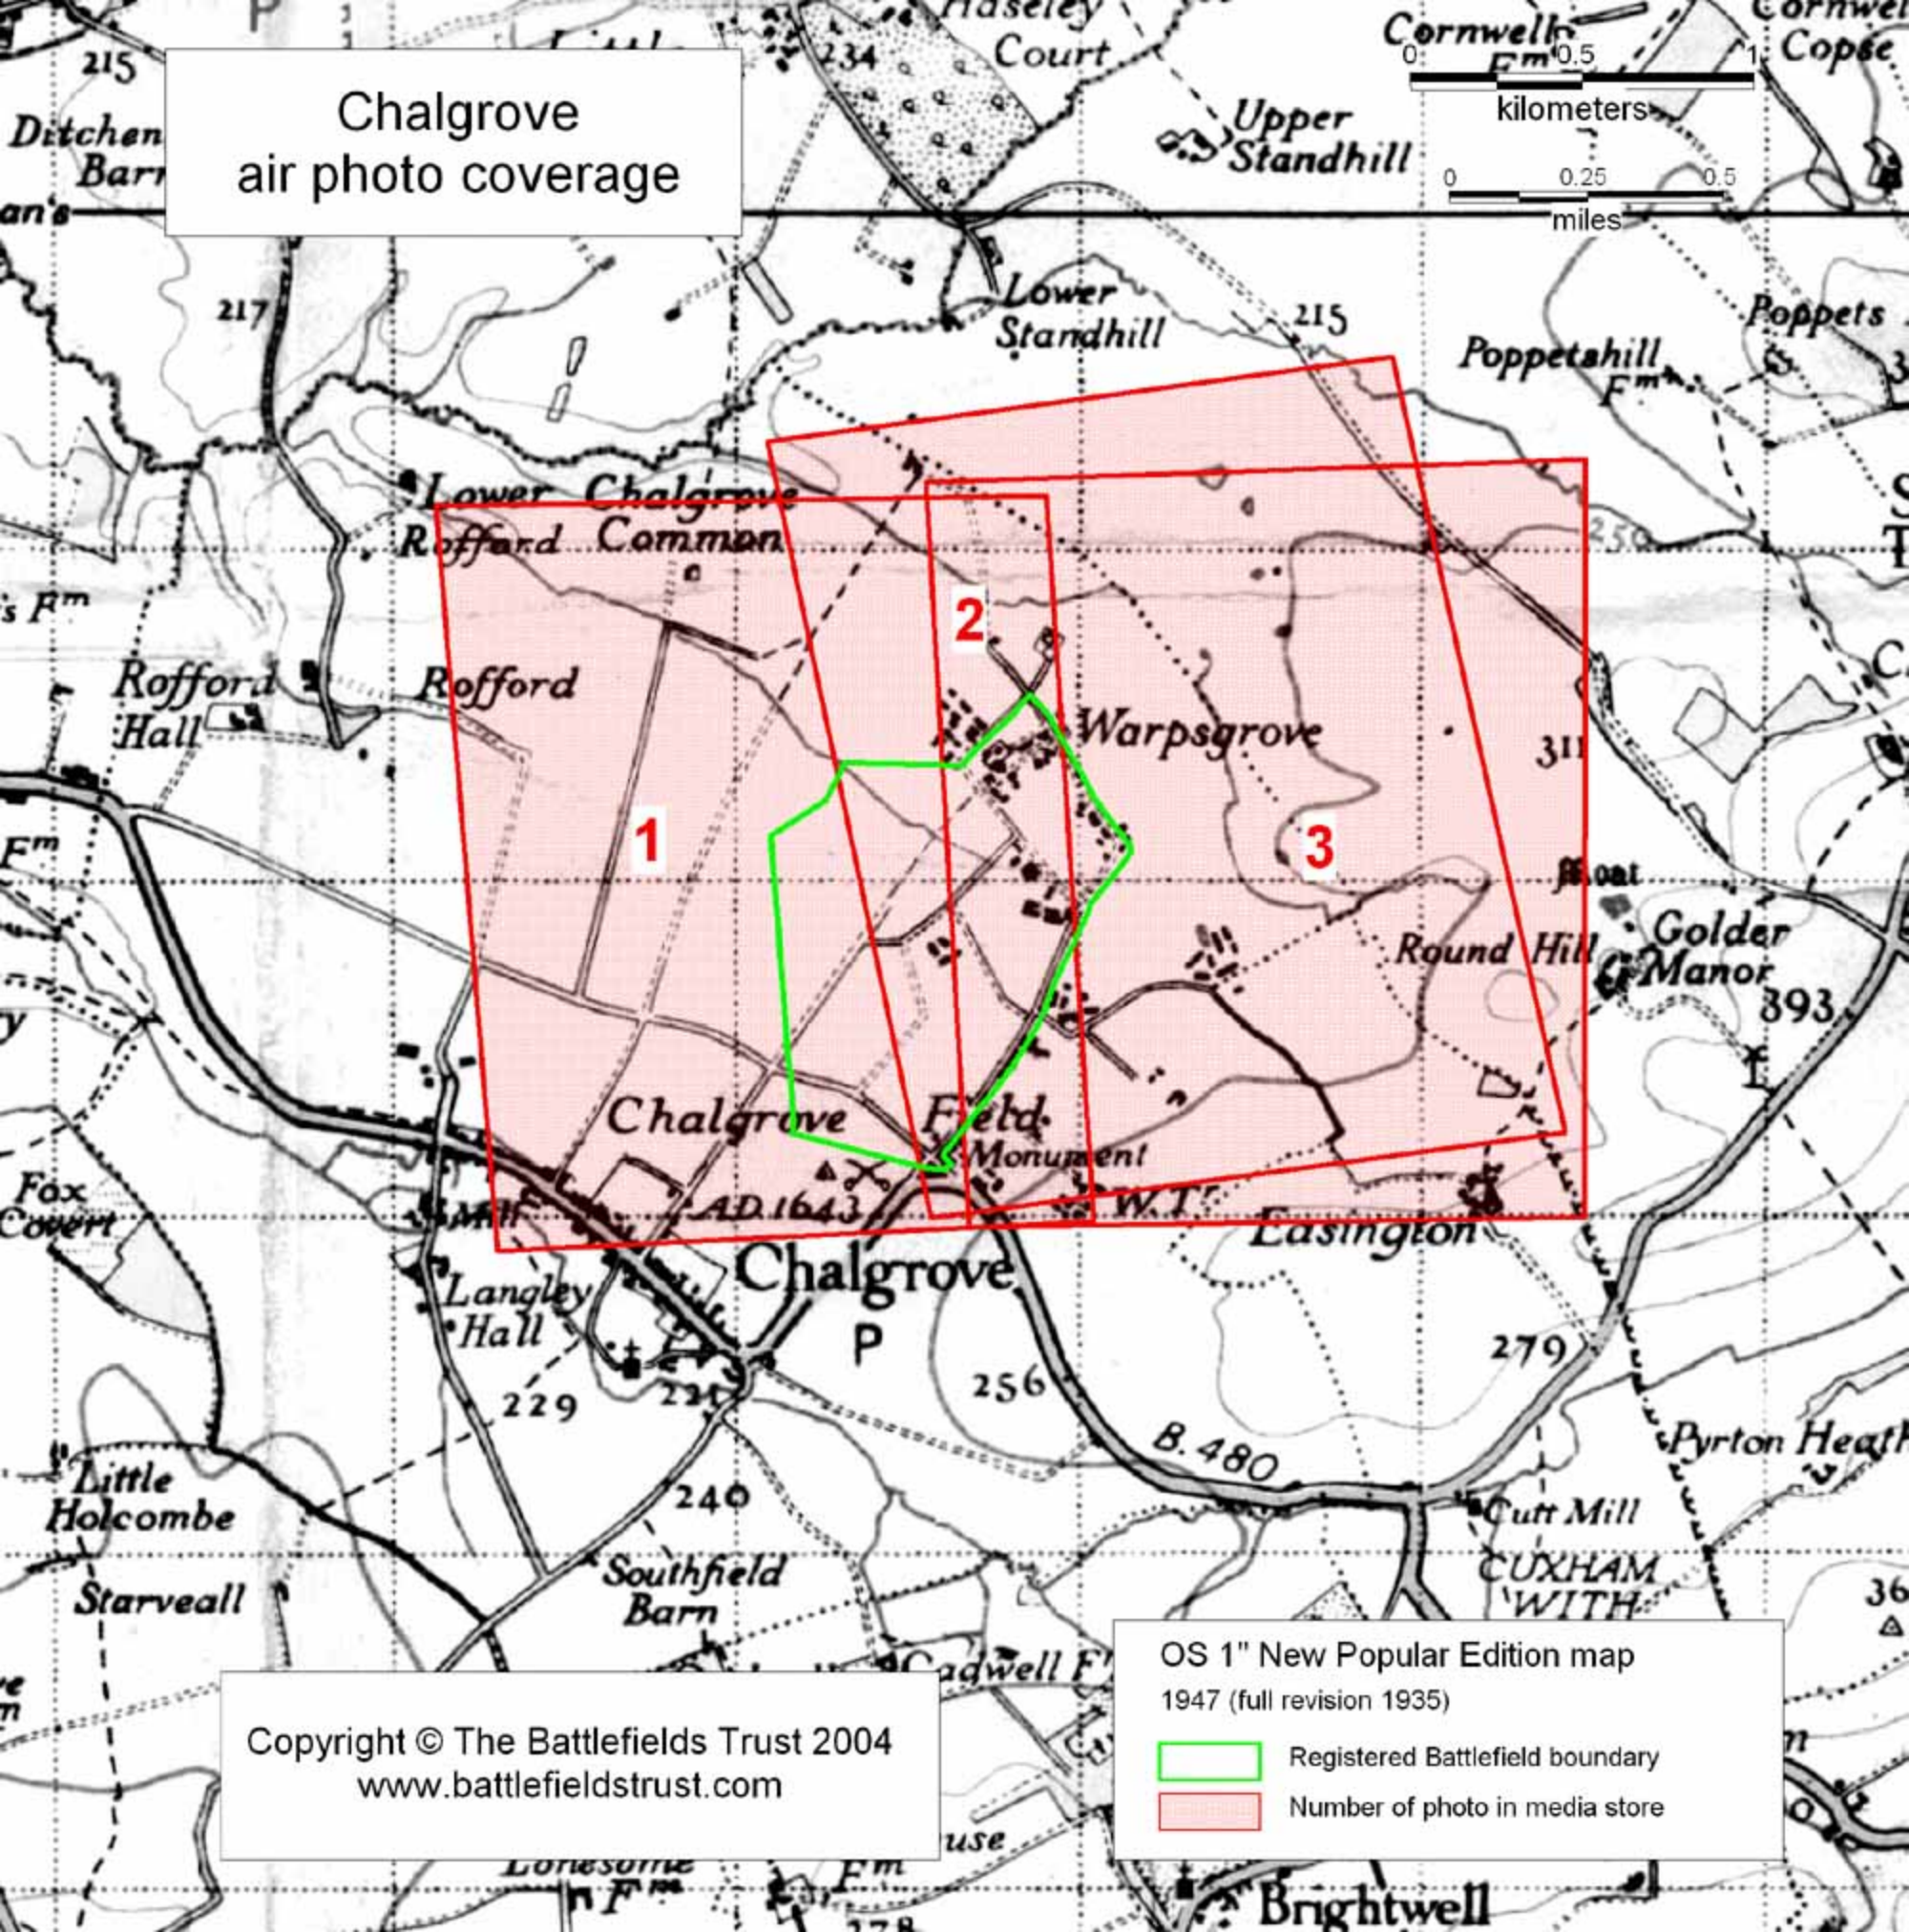

Chalgrove
air photo coverage

Copyright © The Battlefields Trust 2004
www.battlefieldstrust.com

OS 1" New Popular Edition map
1947 (full revision 1935)

-  Registered Battlefield boundary
-  Number of photo in media store