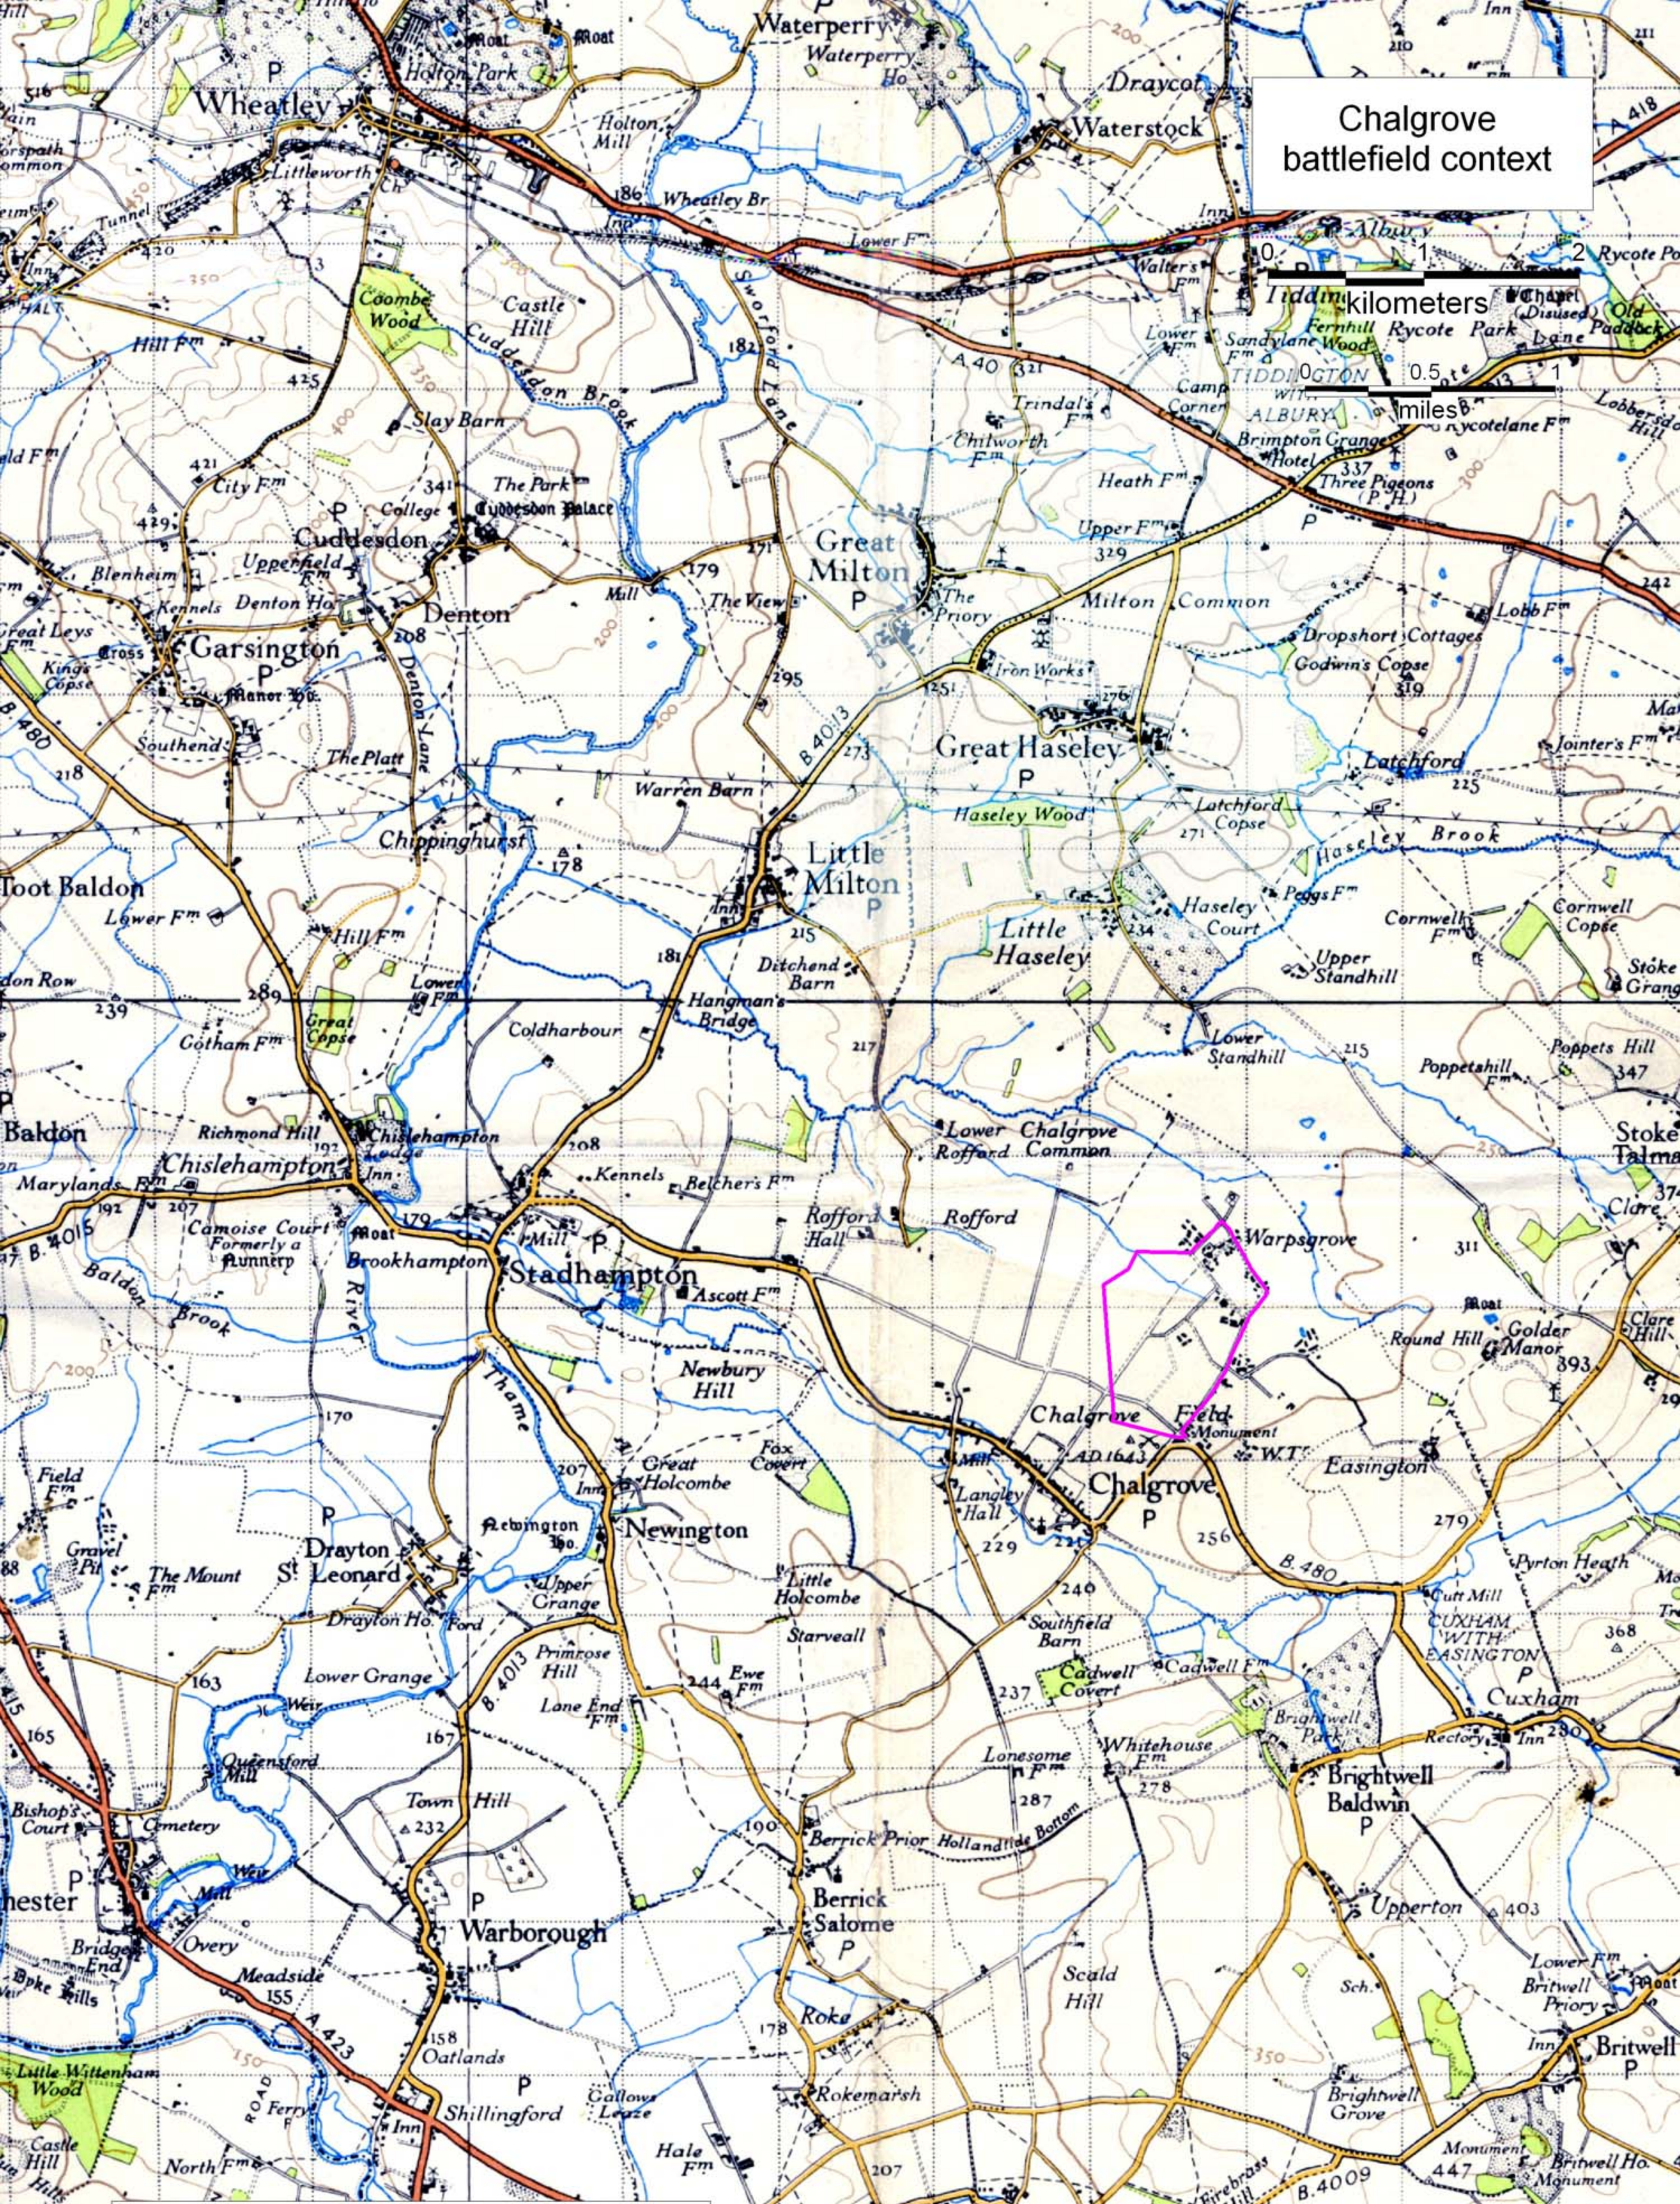

Chalgrove battlefield context

OS 1" New Popular Edition map
1947 (full revision 1935)
Registered Battlefield boundary

Copyright © The Battlefields Trust 2004
www.battlefieldstrust.com