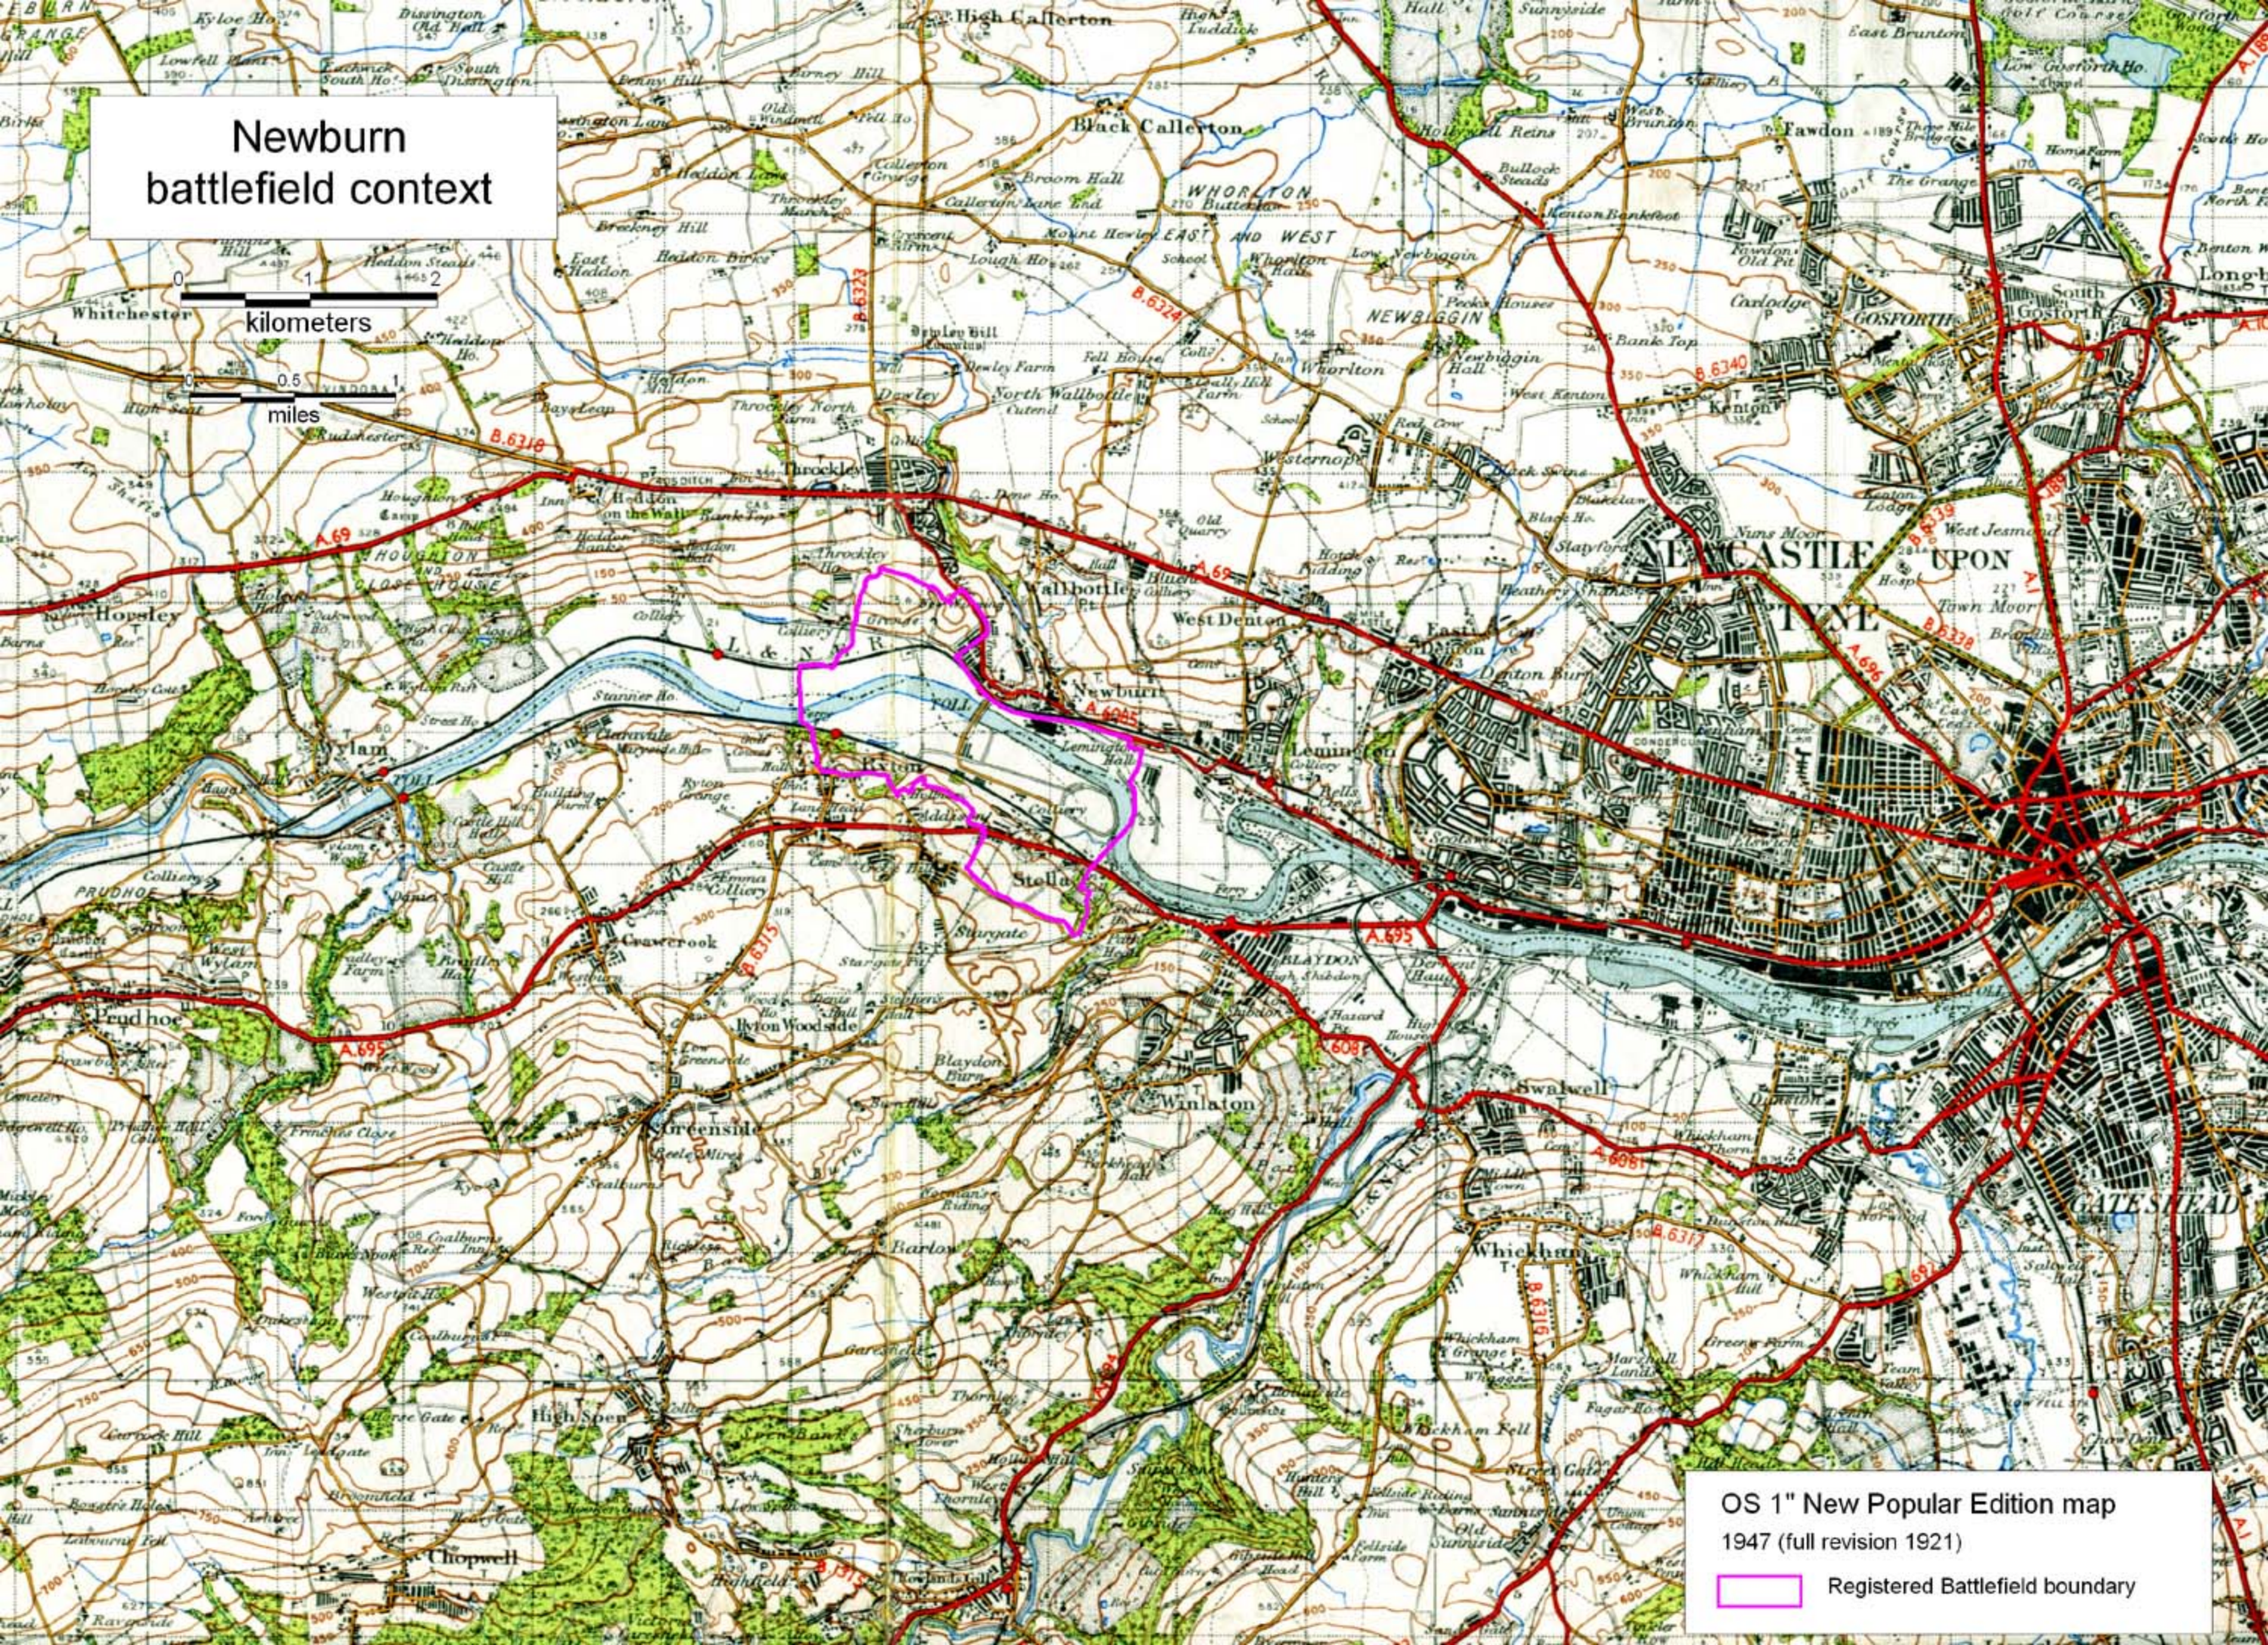

# Newburn battlefield context

OS 1" New Popular Edition map  
1947 (full revision 1921)  
Registered Battlefield boundary