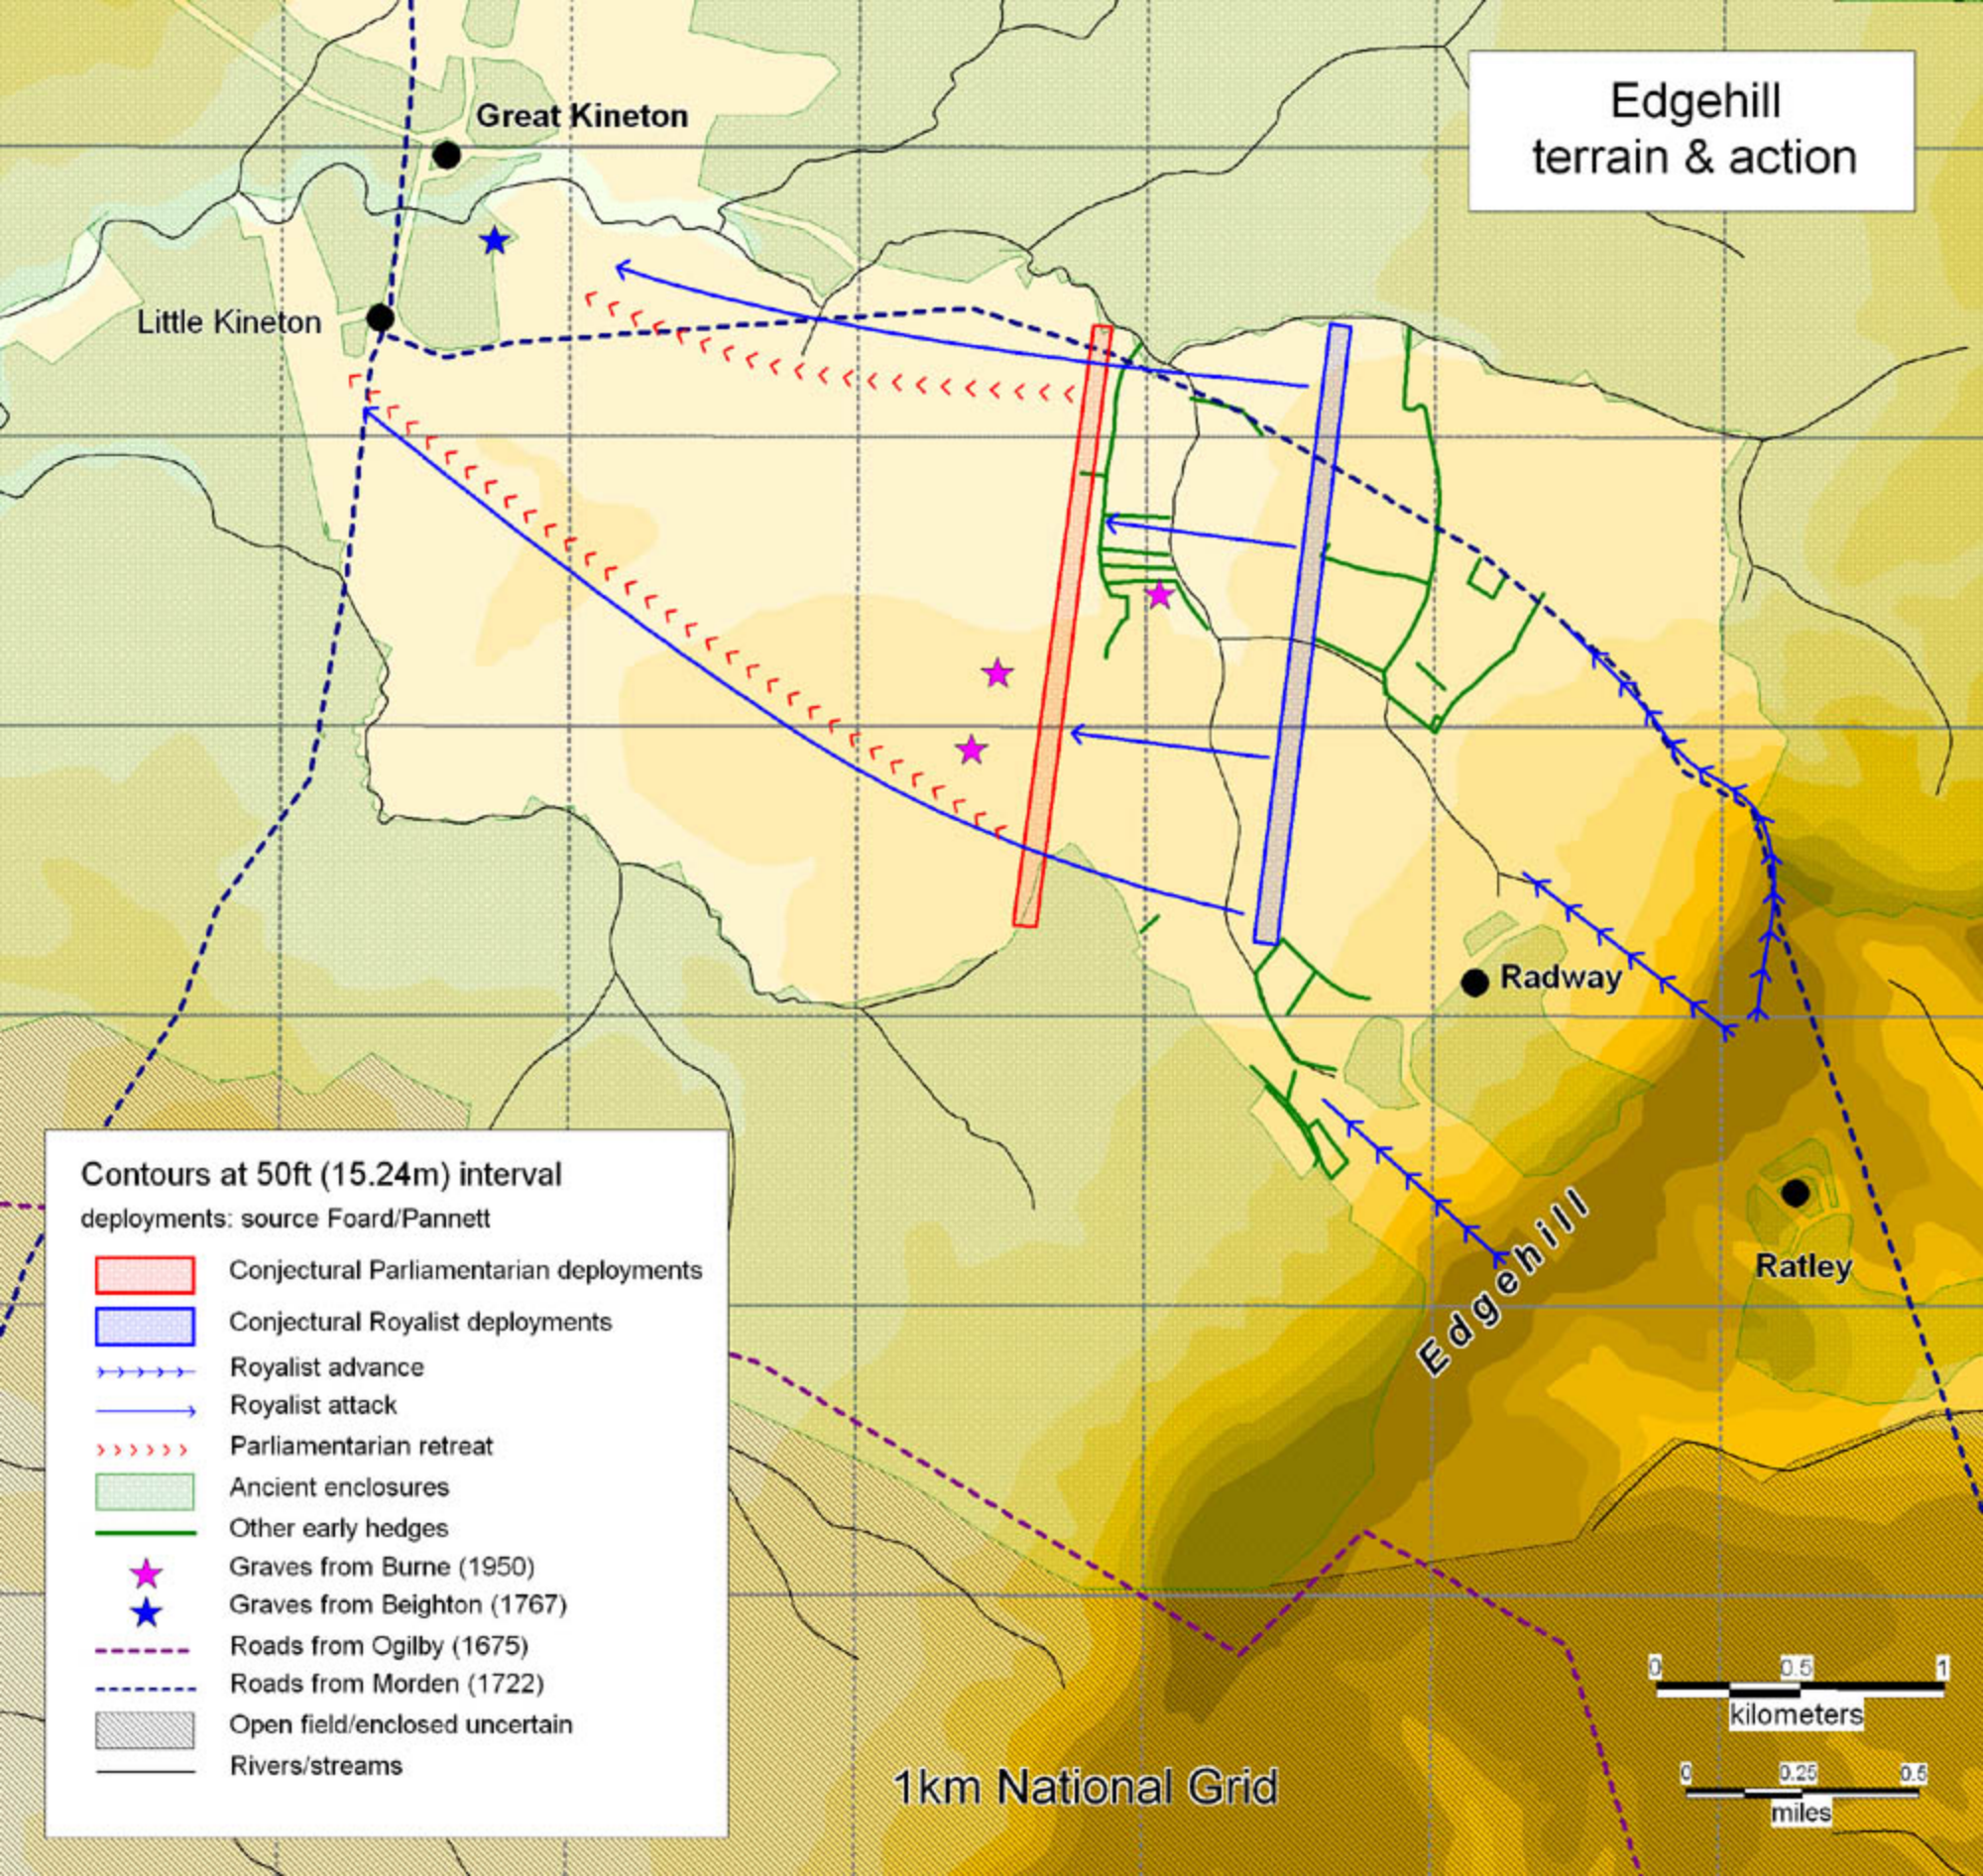

Edgehill terrain & action

Contours at 50ft (15.24m) interval

deployments: source Foard/Pannett

- Conjectural Parliamentarian deployments
- Conjectural Royalist deployments
- Royalist advance
- Royalist attack
- Parliamentarian retreat
- Ancient enclosures
- Other early hedges
- Graves from Burne (1950)
- Graves from Beighton (1767)
- Roads from Ogilby (1675)
- Roads from Morden (1722)
- Open field/enclosed uncertain
- Rivers/streams

1km National Grid