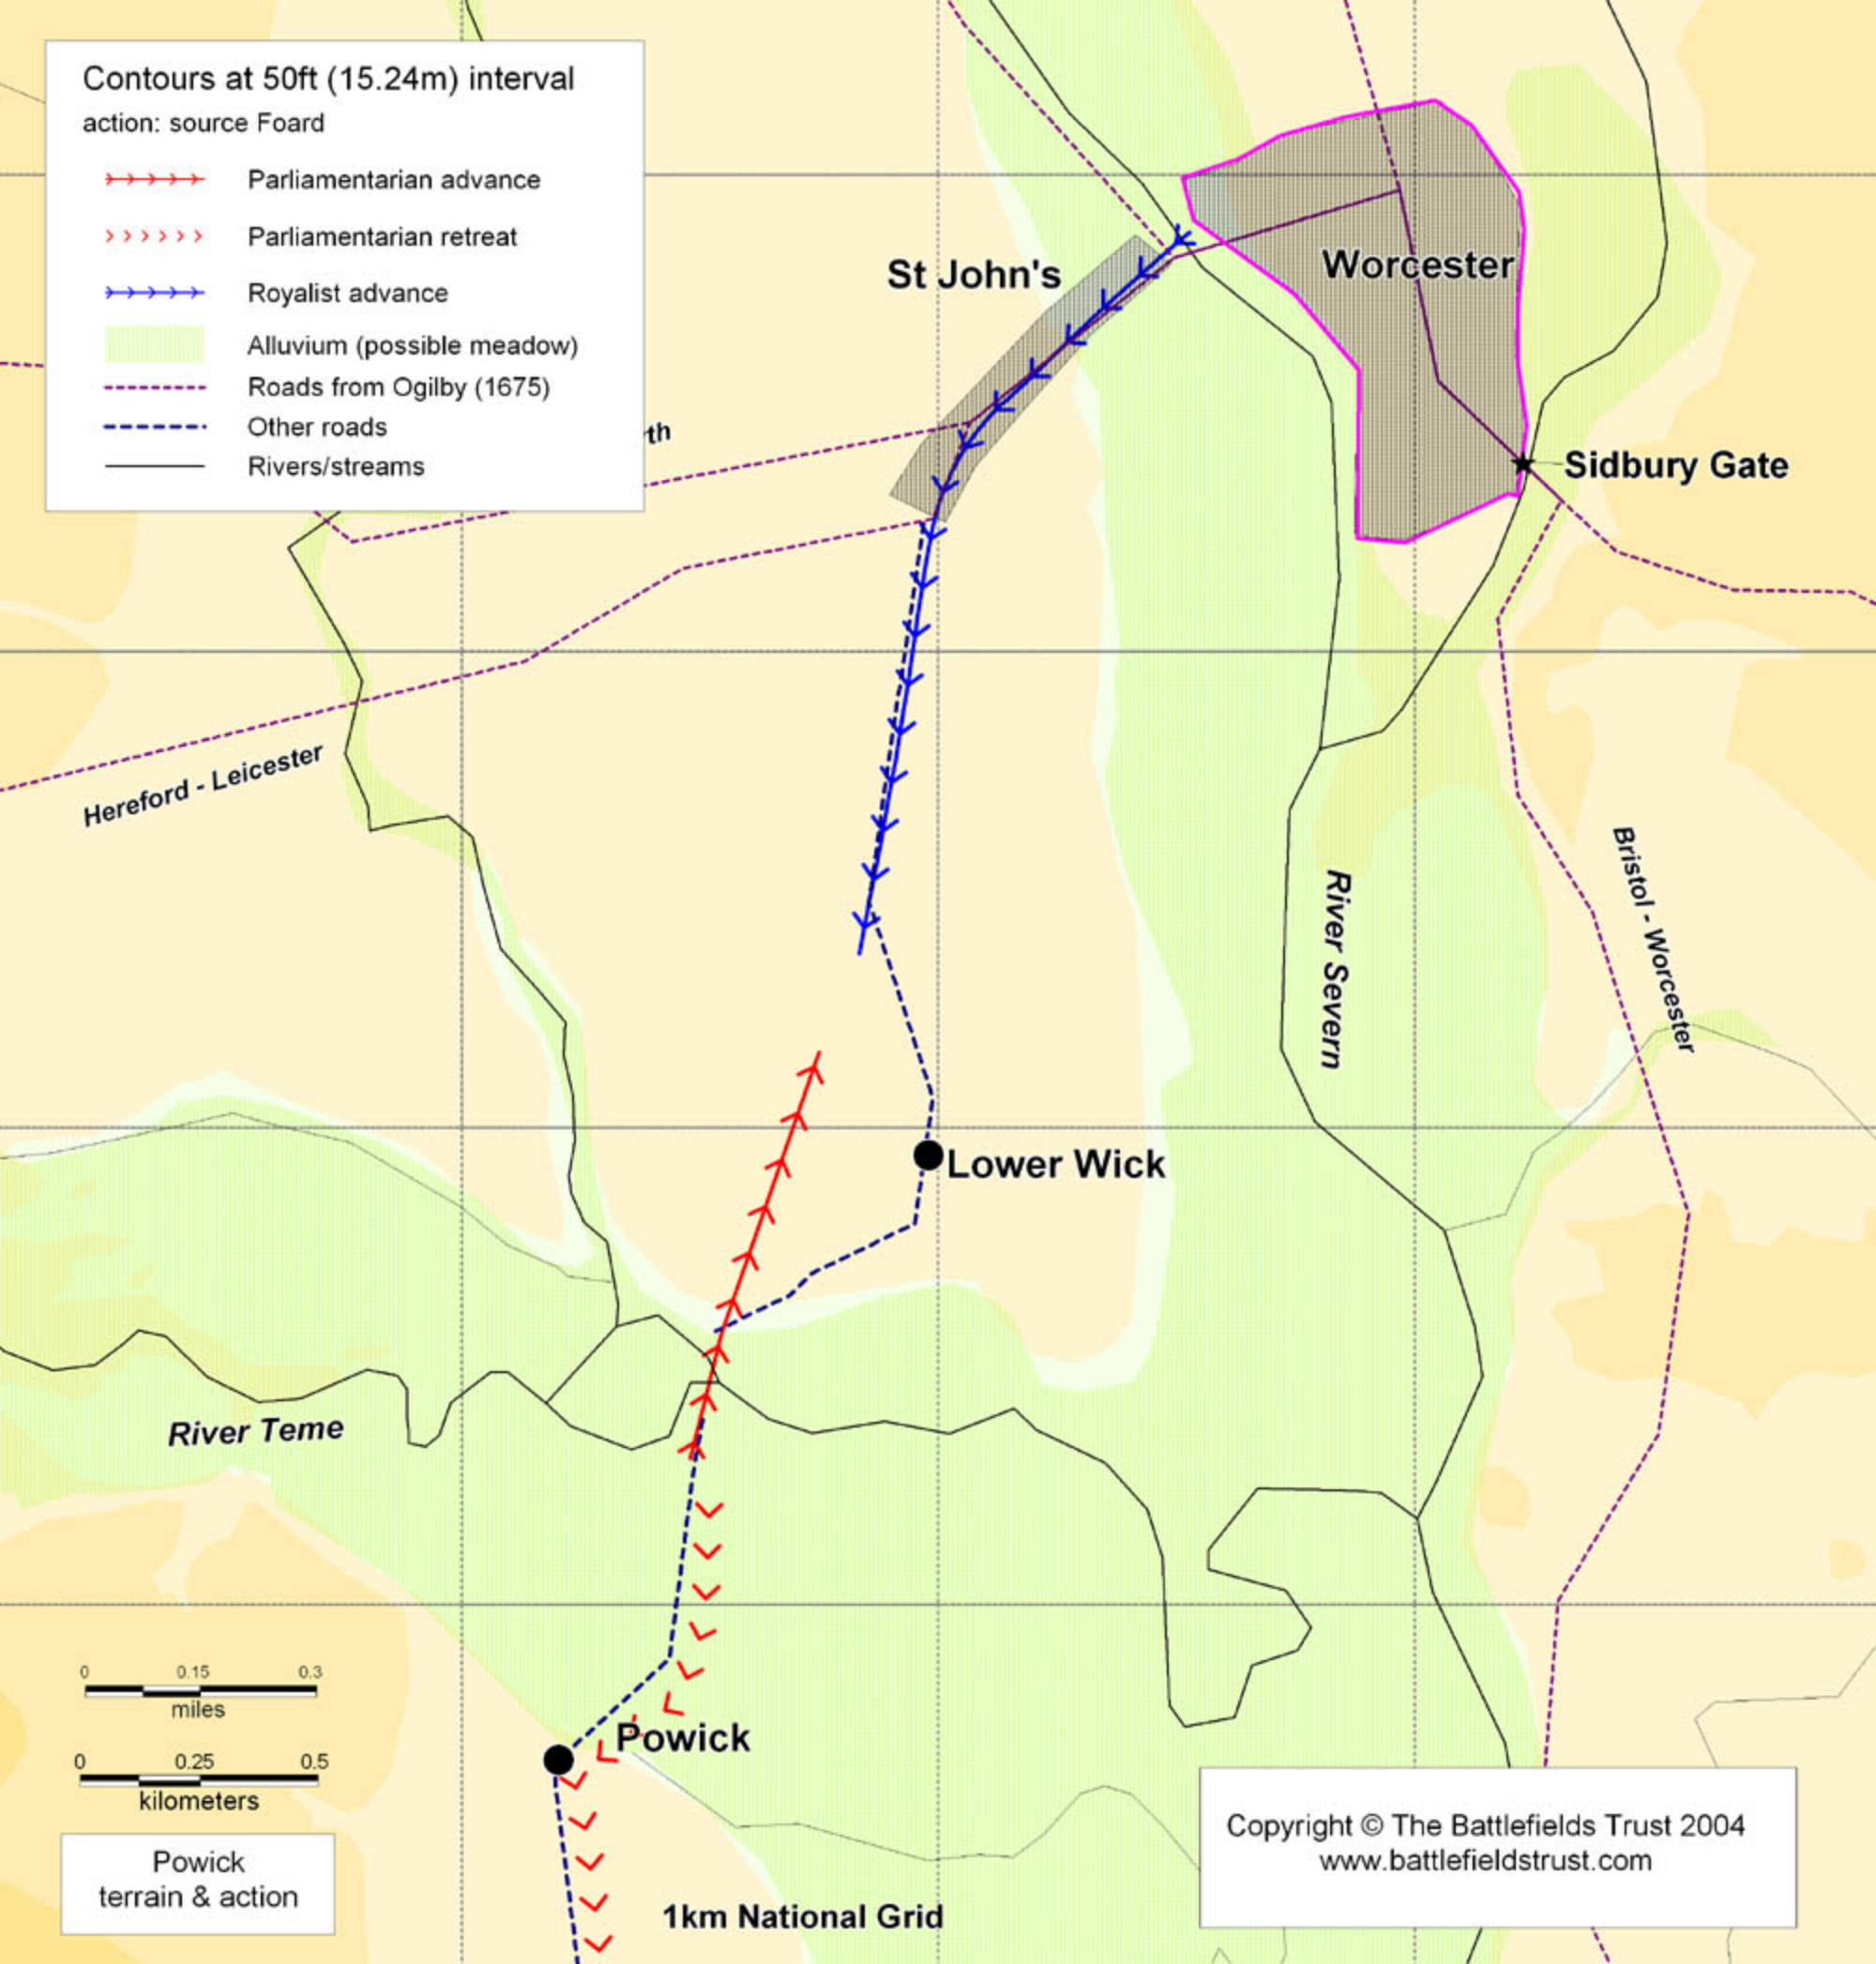

Contours at 50ft (15.24m) interval

action: source Foard

-  Parliamentarian advance
-  Parliamentarian retreat
-  Royalist advance
-  Alluvium (possible meadow)
-  Roads from Ogilby (1675)
-  Other roads
-  Rivers/streams

Hereford - Leicester

St John's

Worcester

Sidbury Gate

River Severn

Bristol - Worcester

Lower Wick

River Teme

Powick

1km National Grid

0 0.15 0.3
miles

0 0.25 0.5
kilometers

Powick
terrain & action

Copyright © The Battlefields Trust 2004
www.battlefieldstrust.com