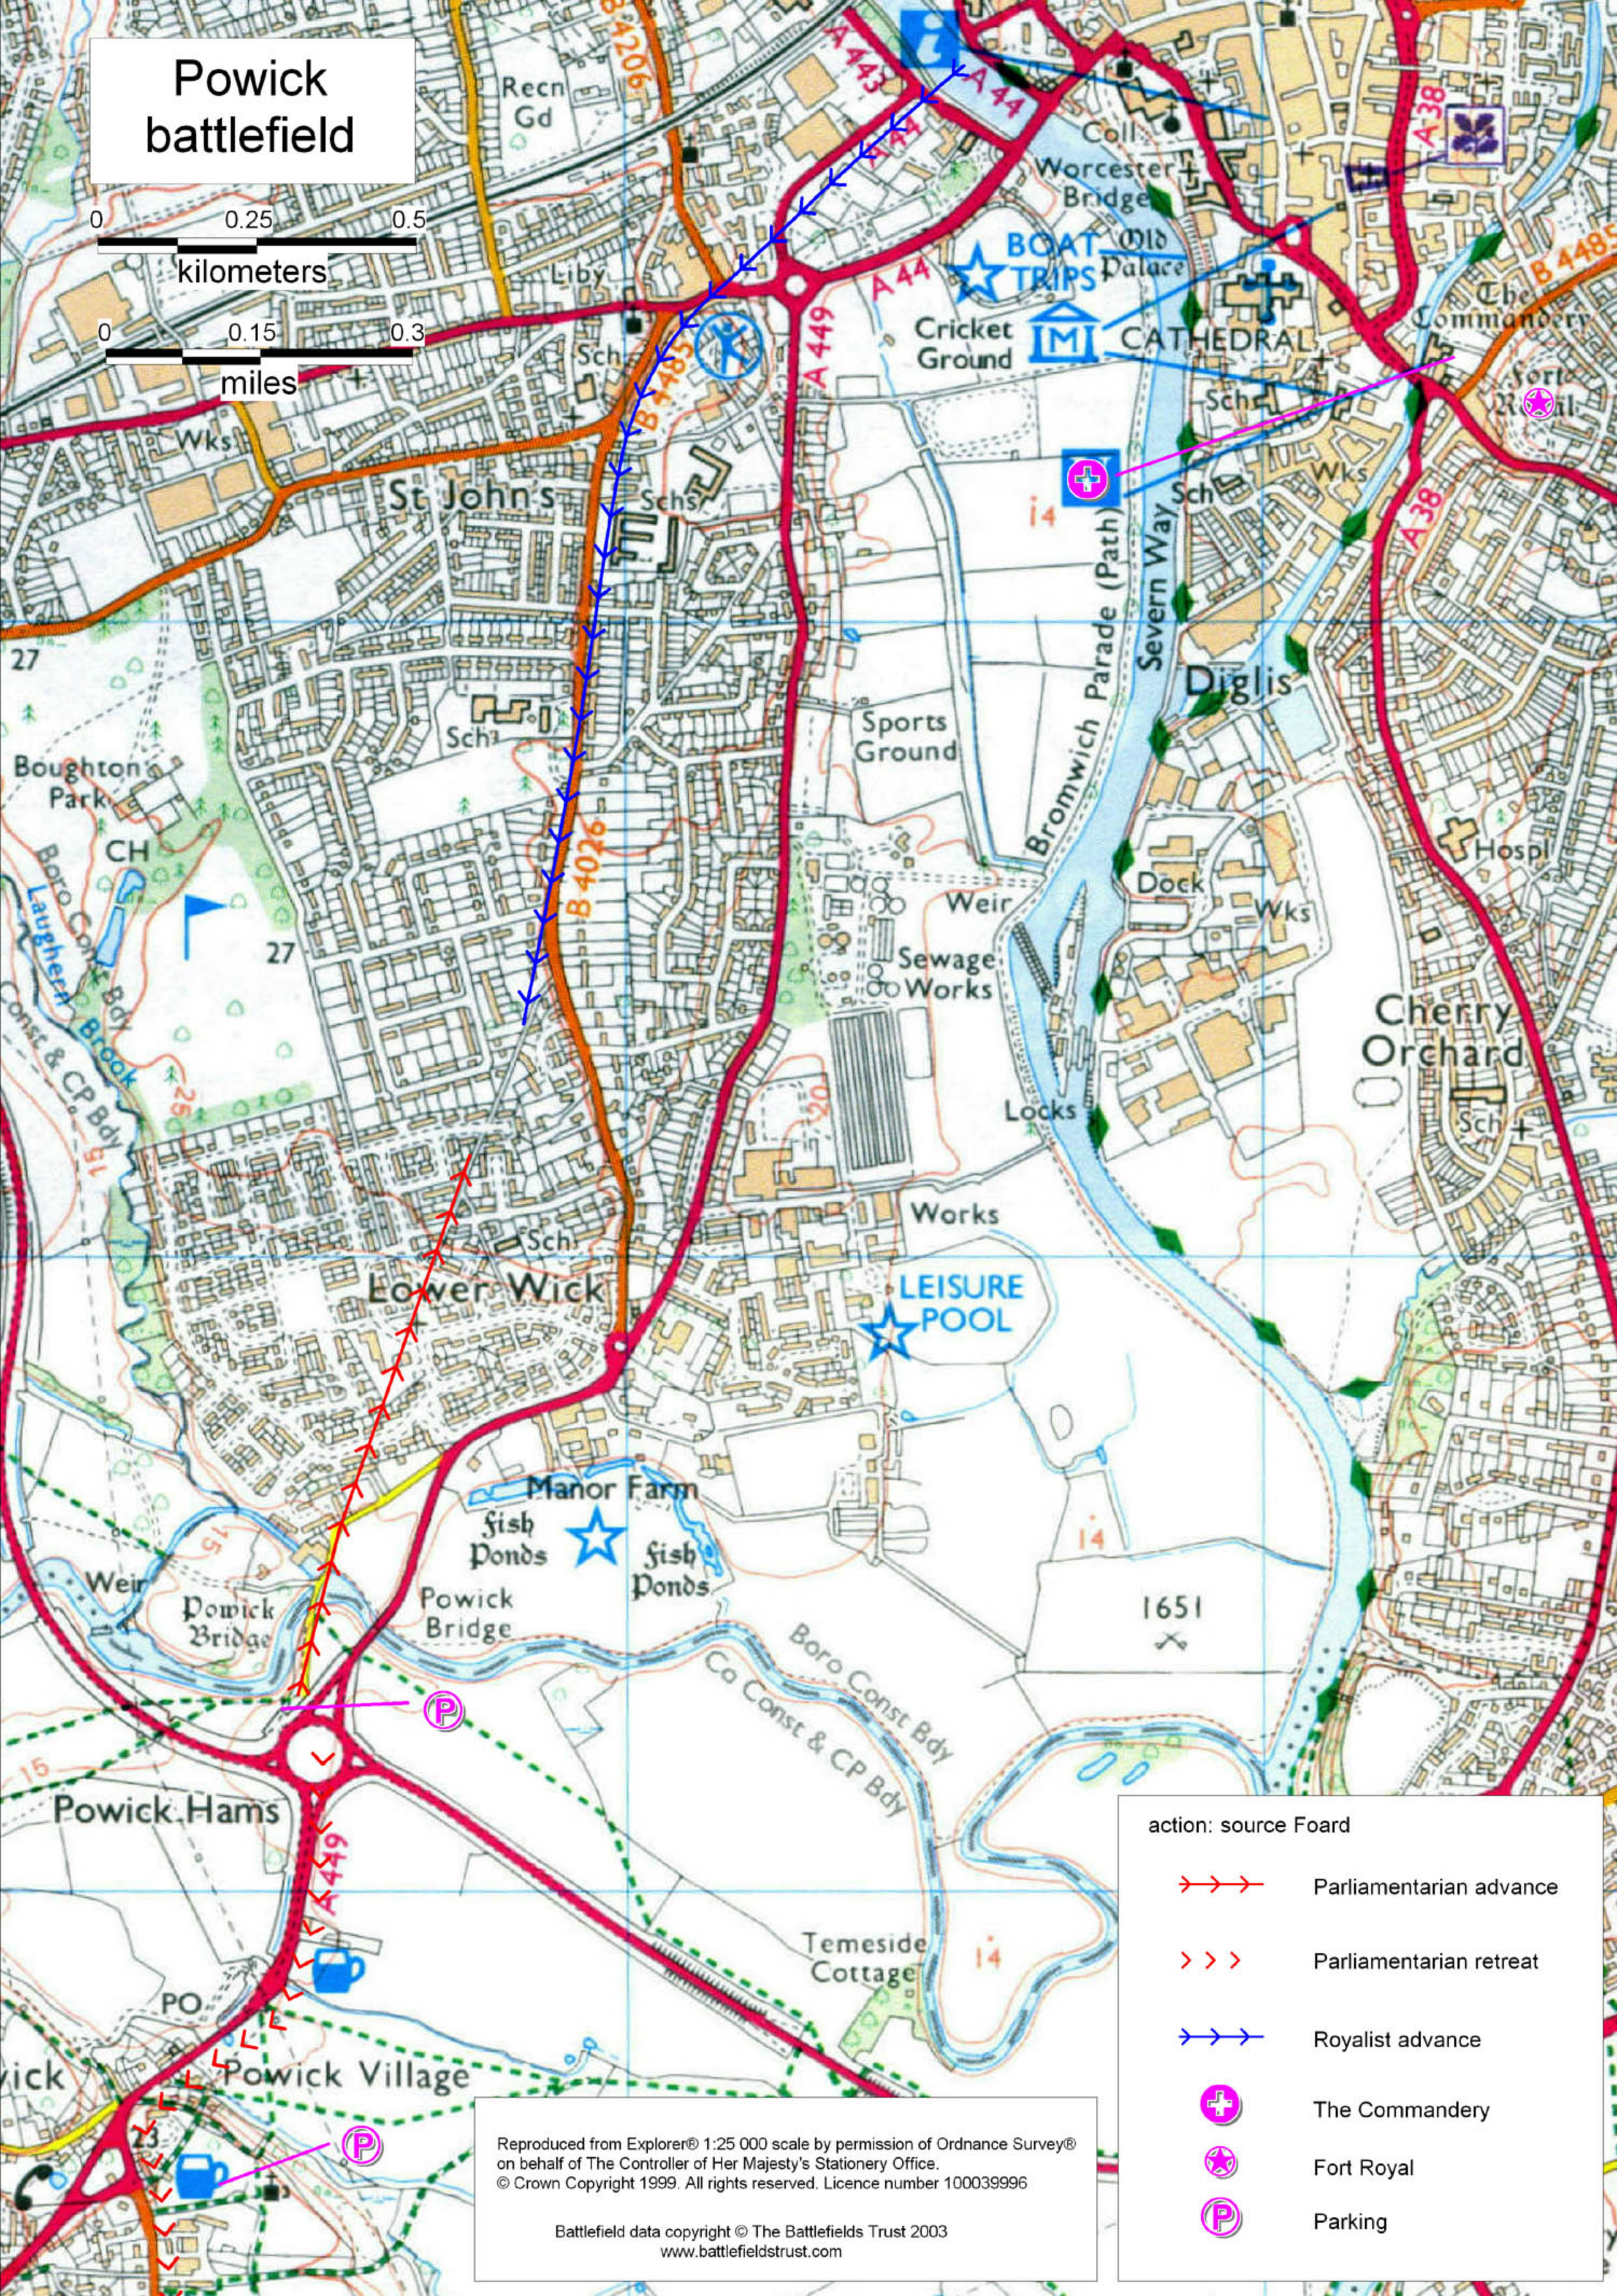

Powick battlefield

0 0.25 0.5

kilometers

0 0.15 0.3

miles

action: source Foard

-  Parliamentarian advance
-  Parliamentarian retreat
-  Royalist advance
-  The Commandery
-  Fort Royal
-  Parking

Reproduced from Explorer® 1:25 000 scale by permission of Ordnance Survey® on behalf of The Controller of Her Majesty's Stationery Office.
 © Crown Copyright 1999. All rights reserved. Licence number 100039996

Battlefield data copyright © The Battlefields Trust 2003
www.battlefieldstrust.com