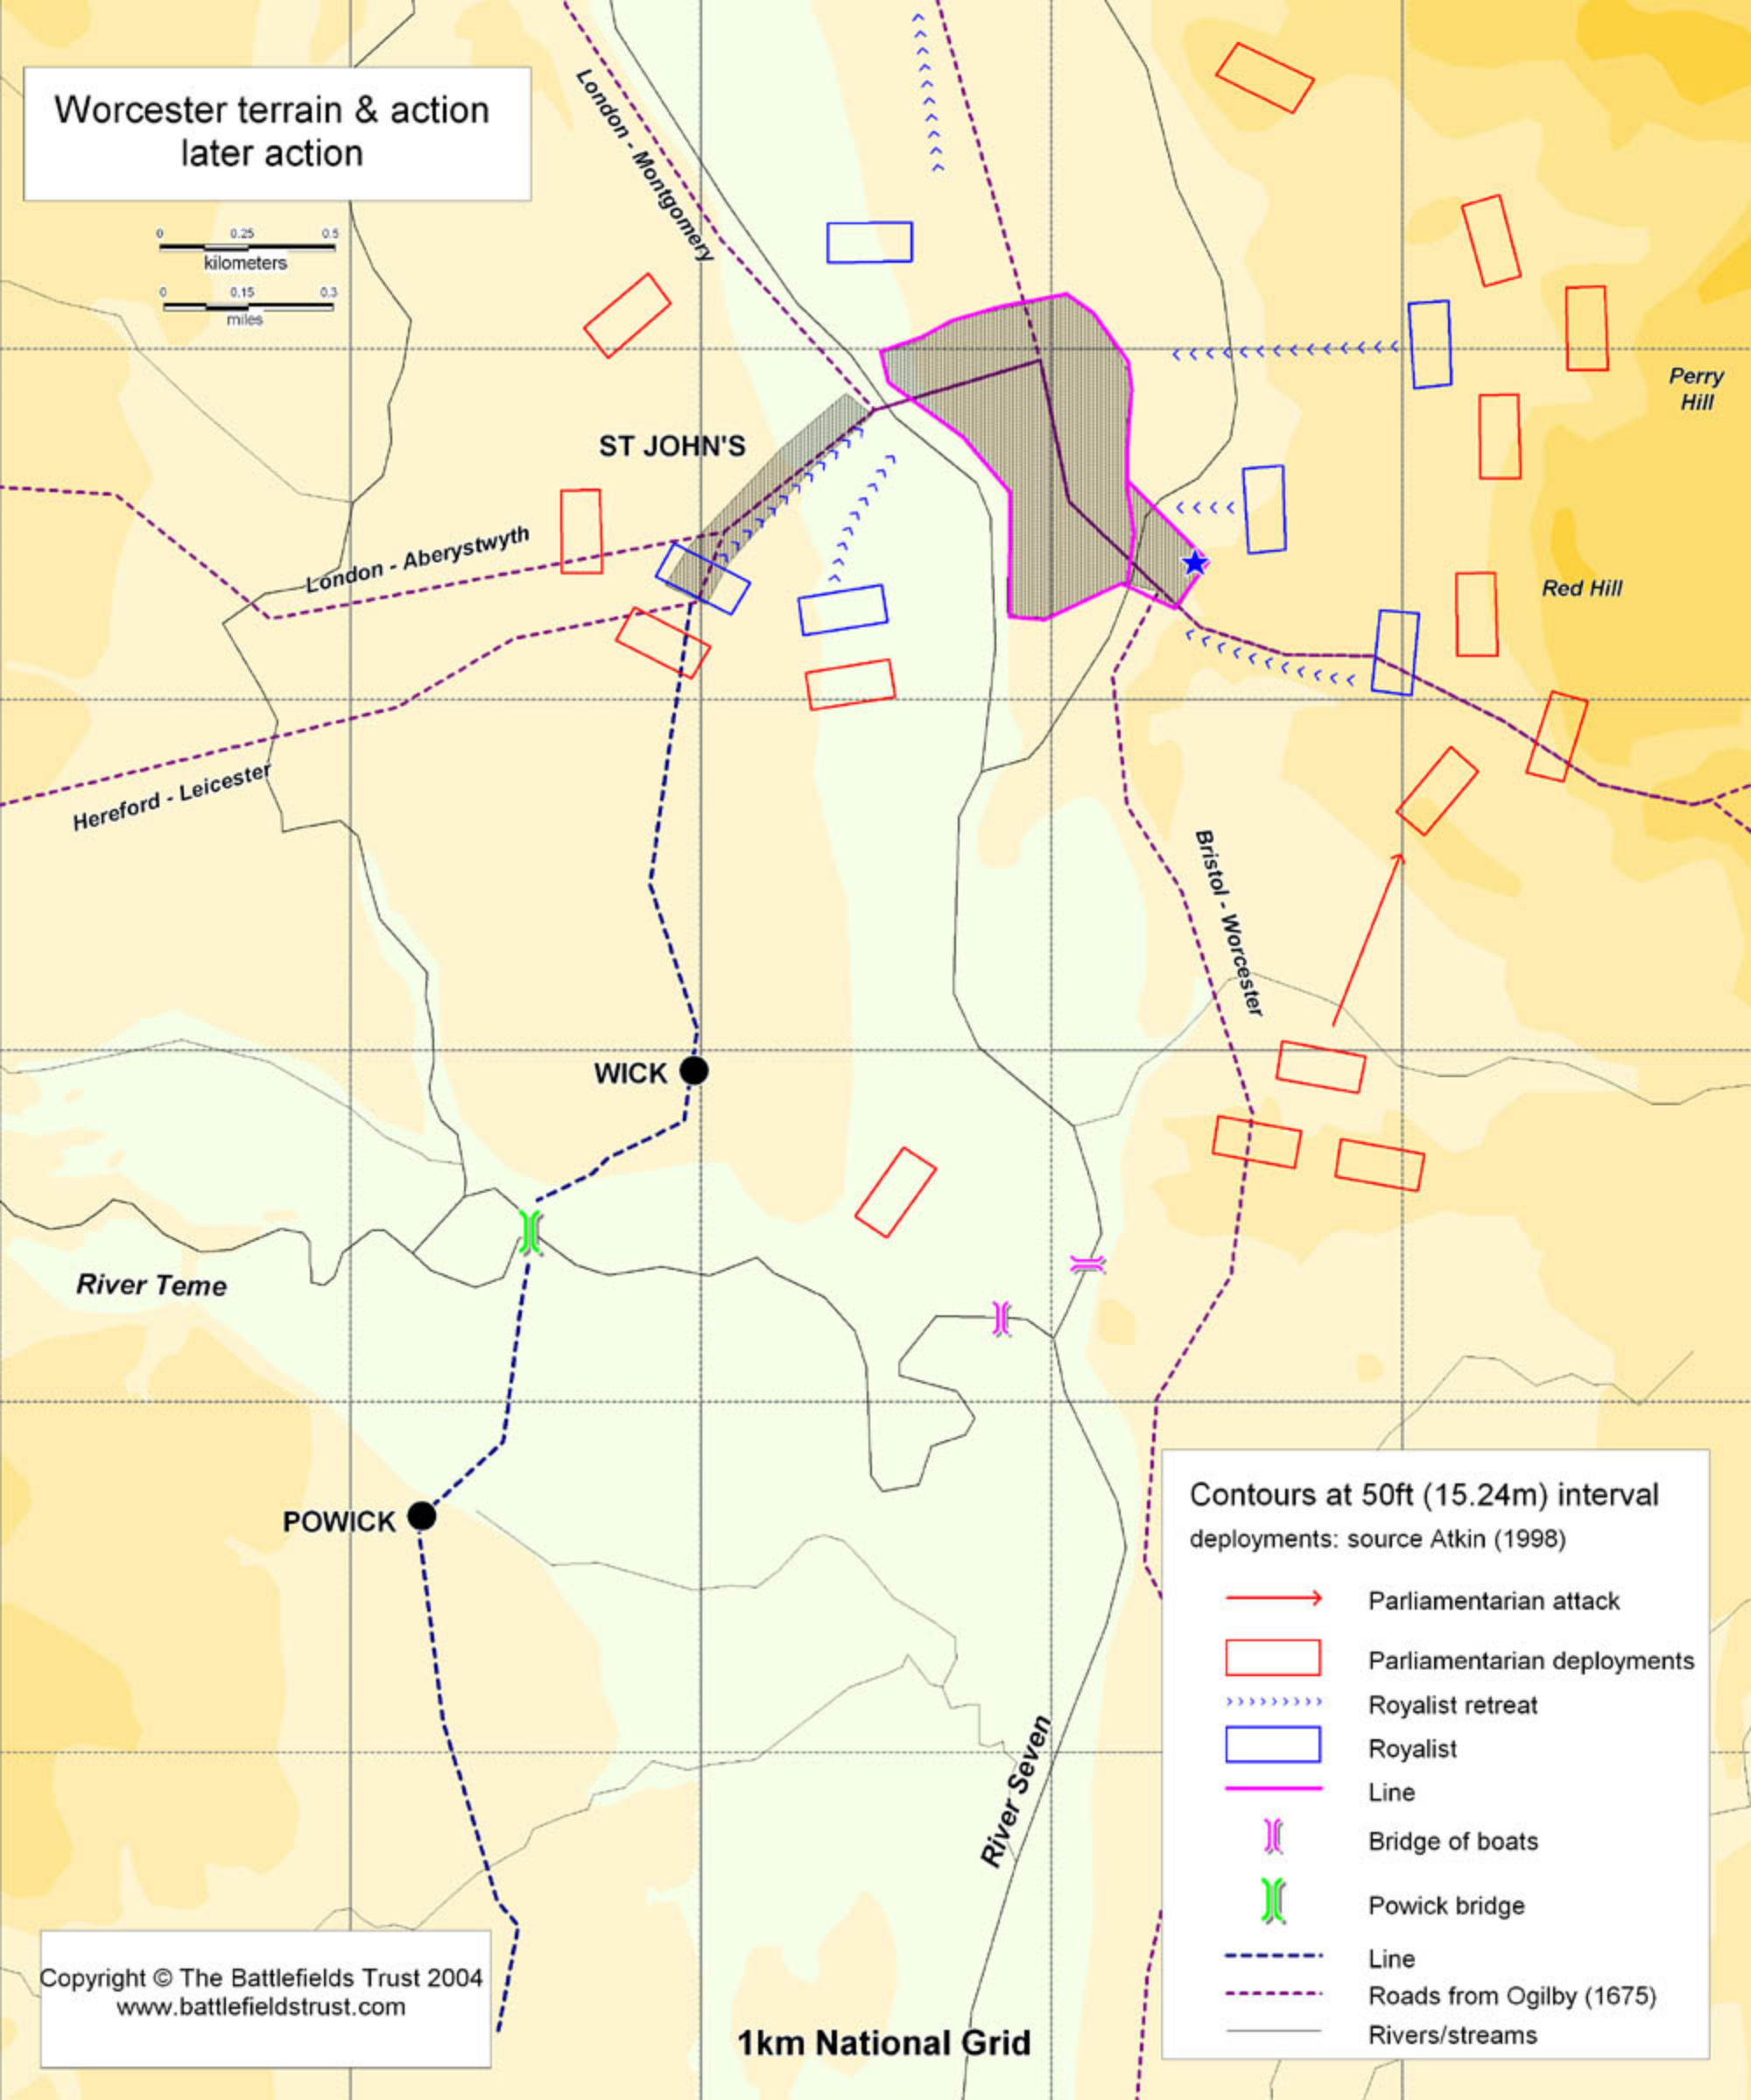

# Worcester terrain & action later action

ST JOHN'S

London - Aberystwyth

Hereford - Leicester

WICK

River Teme

POWICK

Bristol - Worcester

Perry Hill

Red Hill

River Seven

Contours at 50ft (15.24m) interval  
deployments: source Atkin (1998)

- Parliamentarian attack
- Parliamentarian deployments
- Royalist retreat
- Royalist
- Line
- Bridge of boats
- Powick bridge
- Line
- Roads from Ogilby (1675)
- Rivers/streams