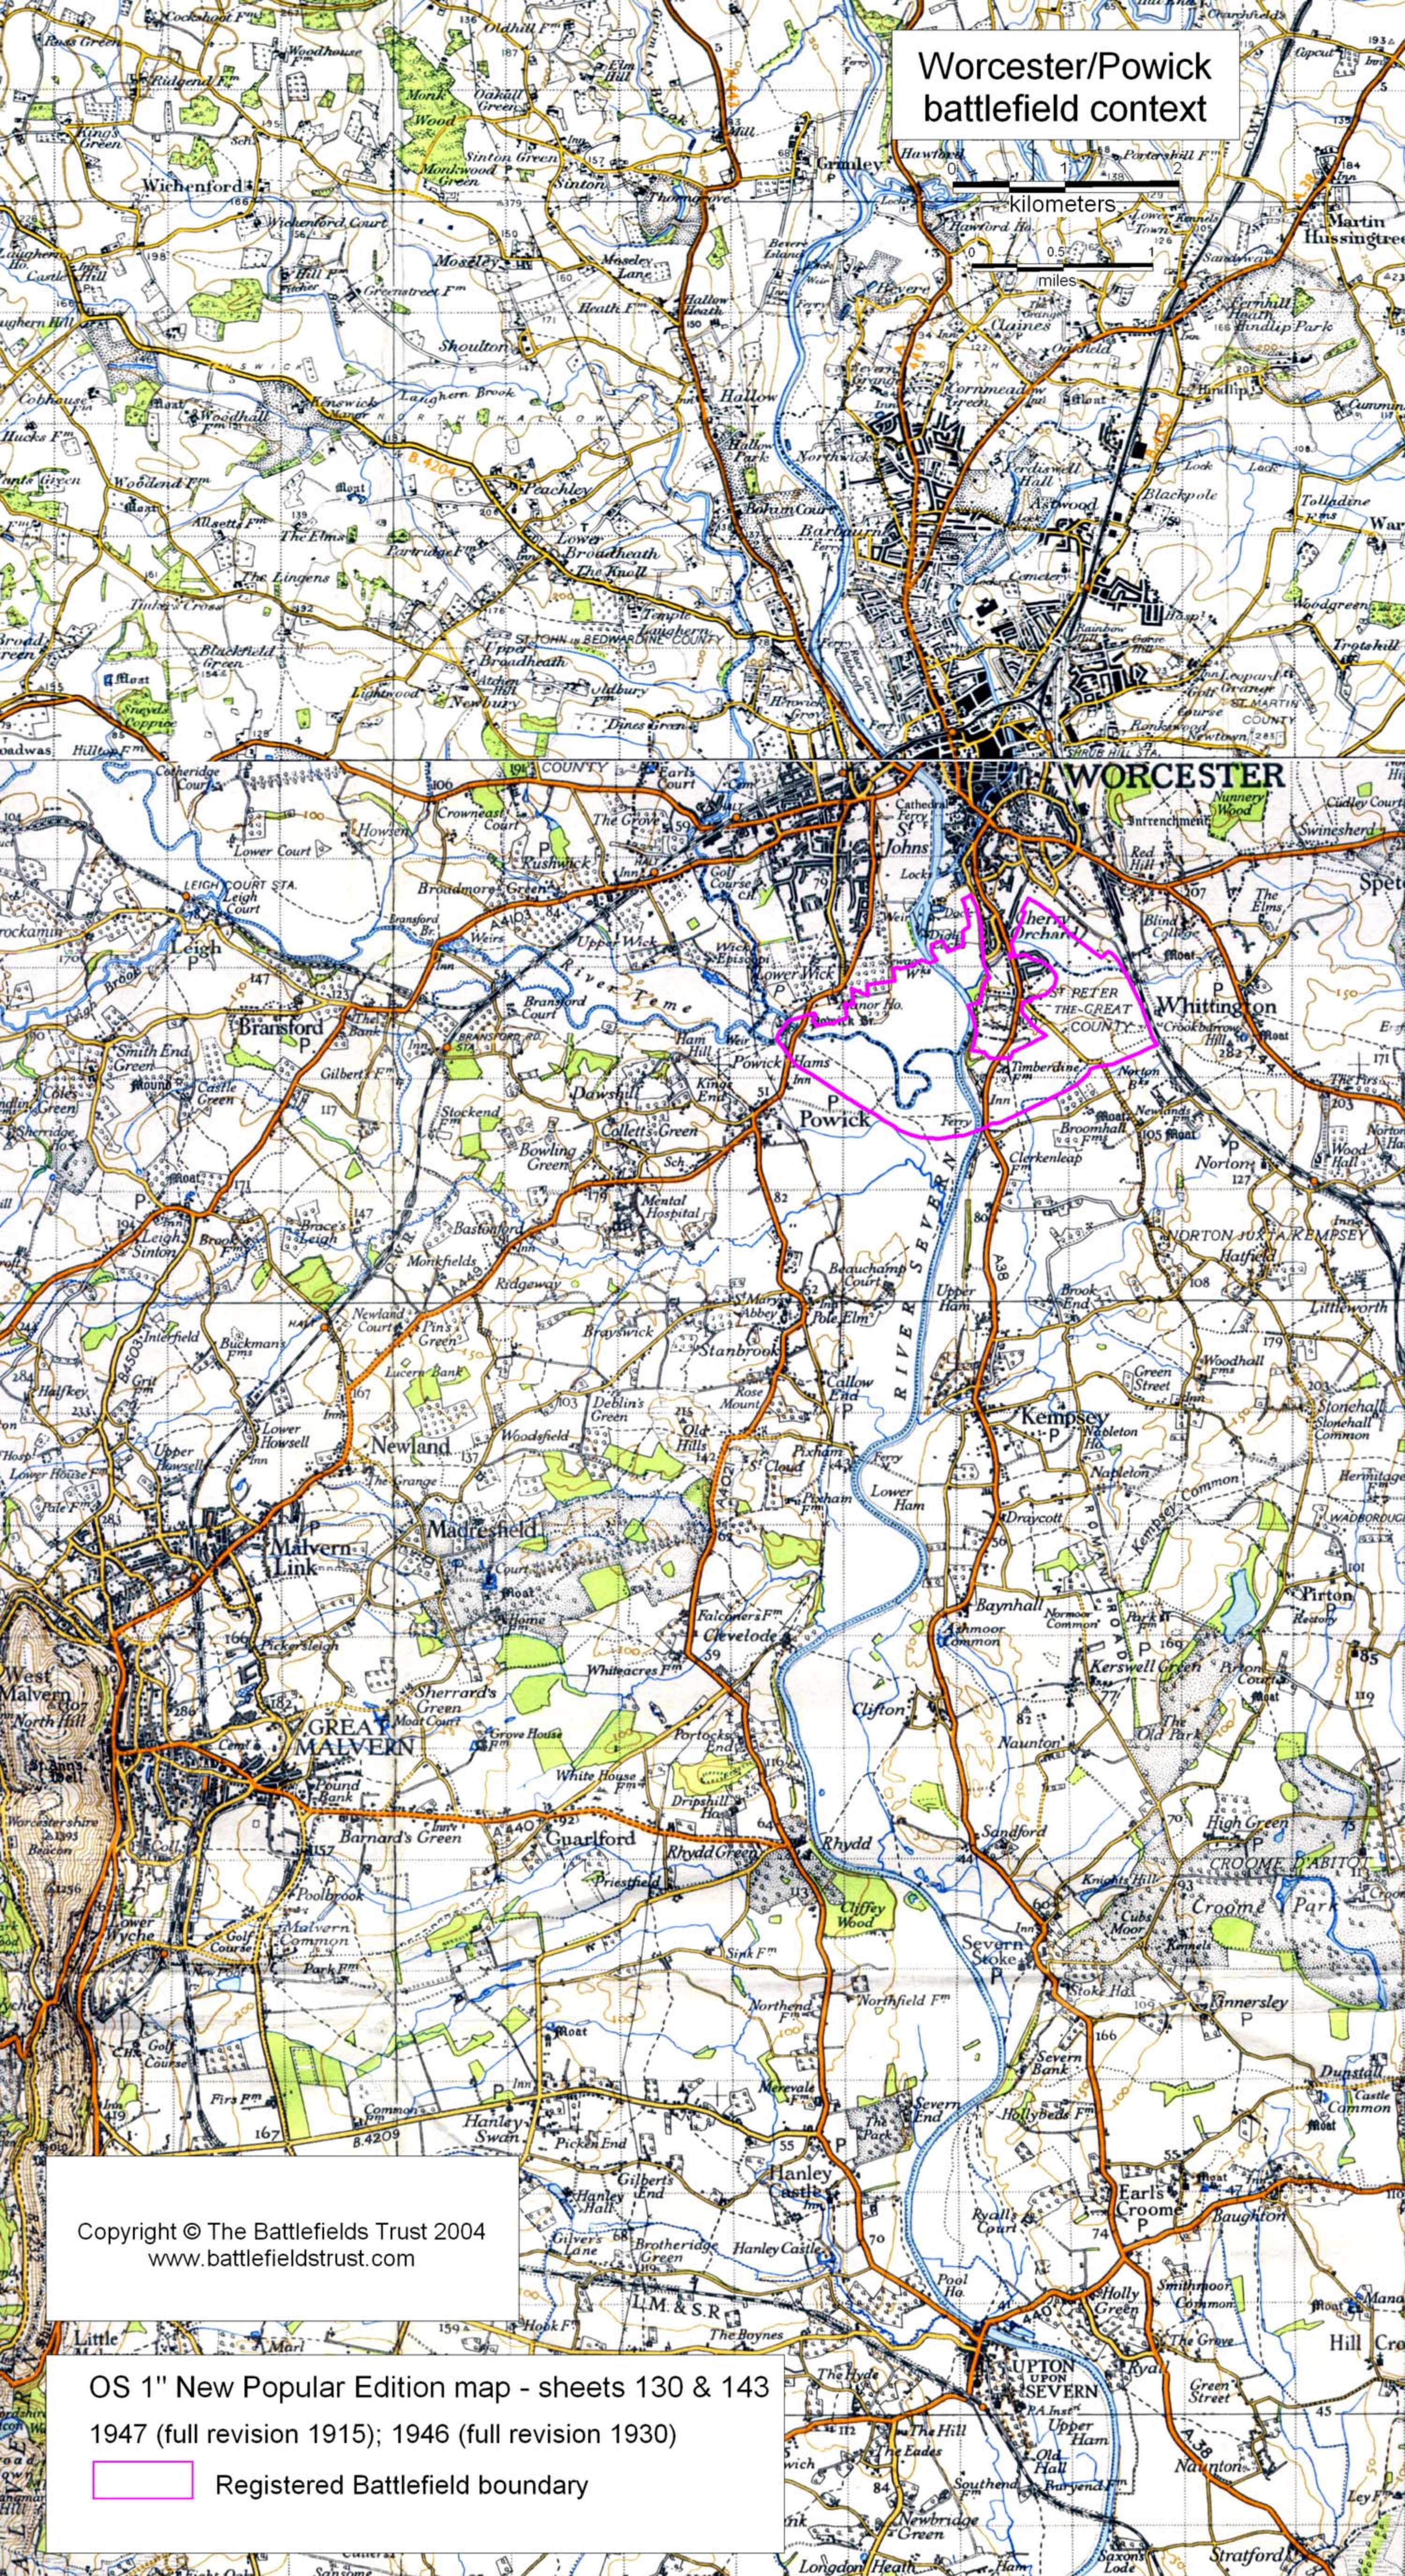

# Worcester/Powick battlefield context

Copyright © The Battlefields Trust 2004  
[www.battlefieldstrust.com](http://www.battlefieldstrust.com)

OS 1" New Popular Edition map - sheets 130 & 143  
1947 (full revision 1915); 1946 (full revision 1930)

 Registered Battlefield boundary