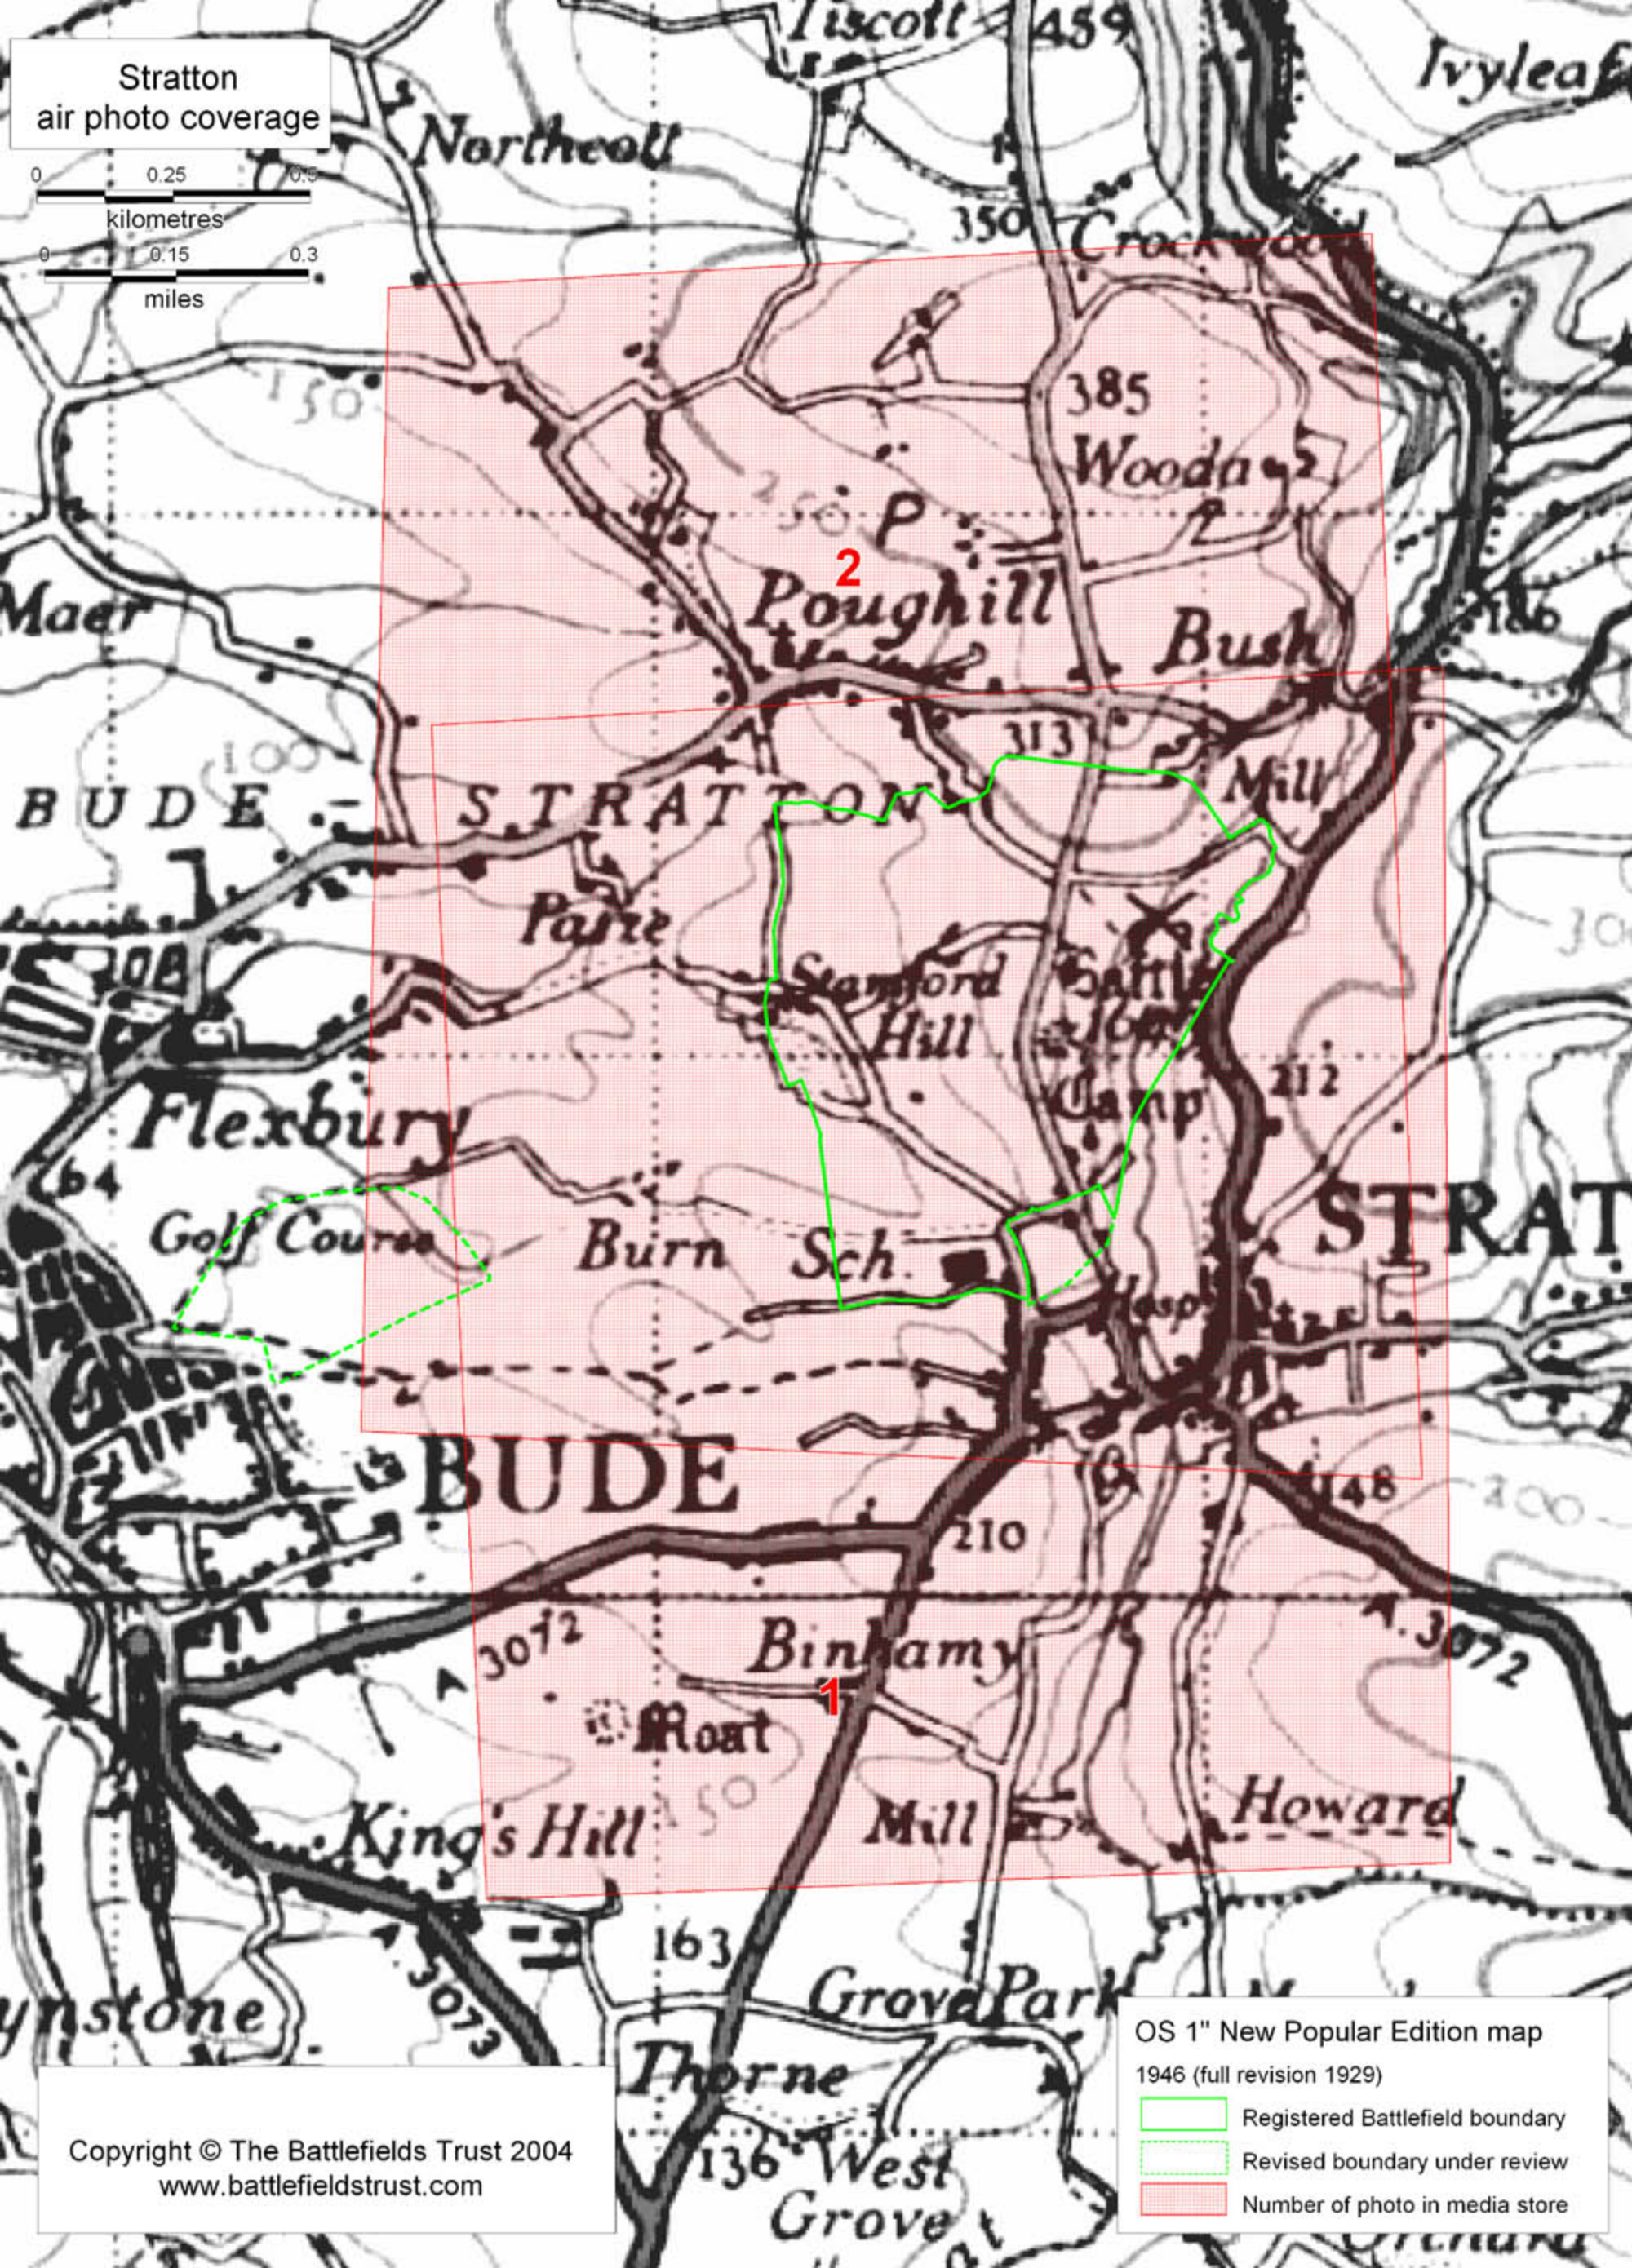

Stratton
air photo coverage

OS 1" New Popular Edition map
1946 (full revision 1929)

- Registered Battlefield boundary
- Revised boundary under review
- Number of photo in media store

Copyright © The Battlefields Trust 2004
www.battlefieldstrust.com