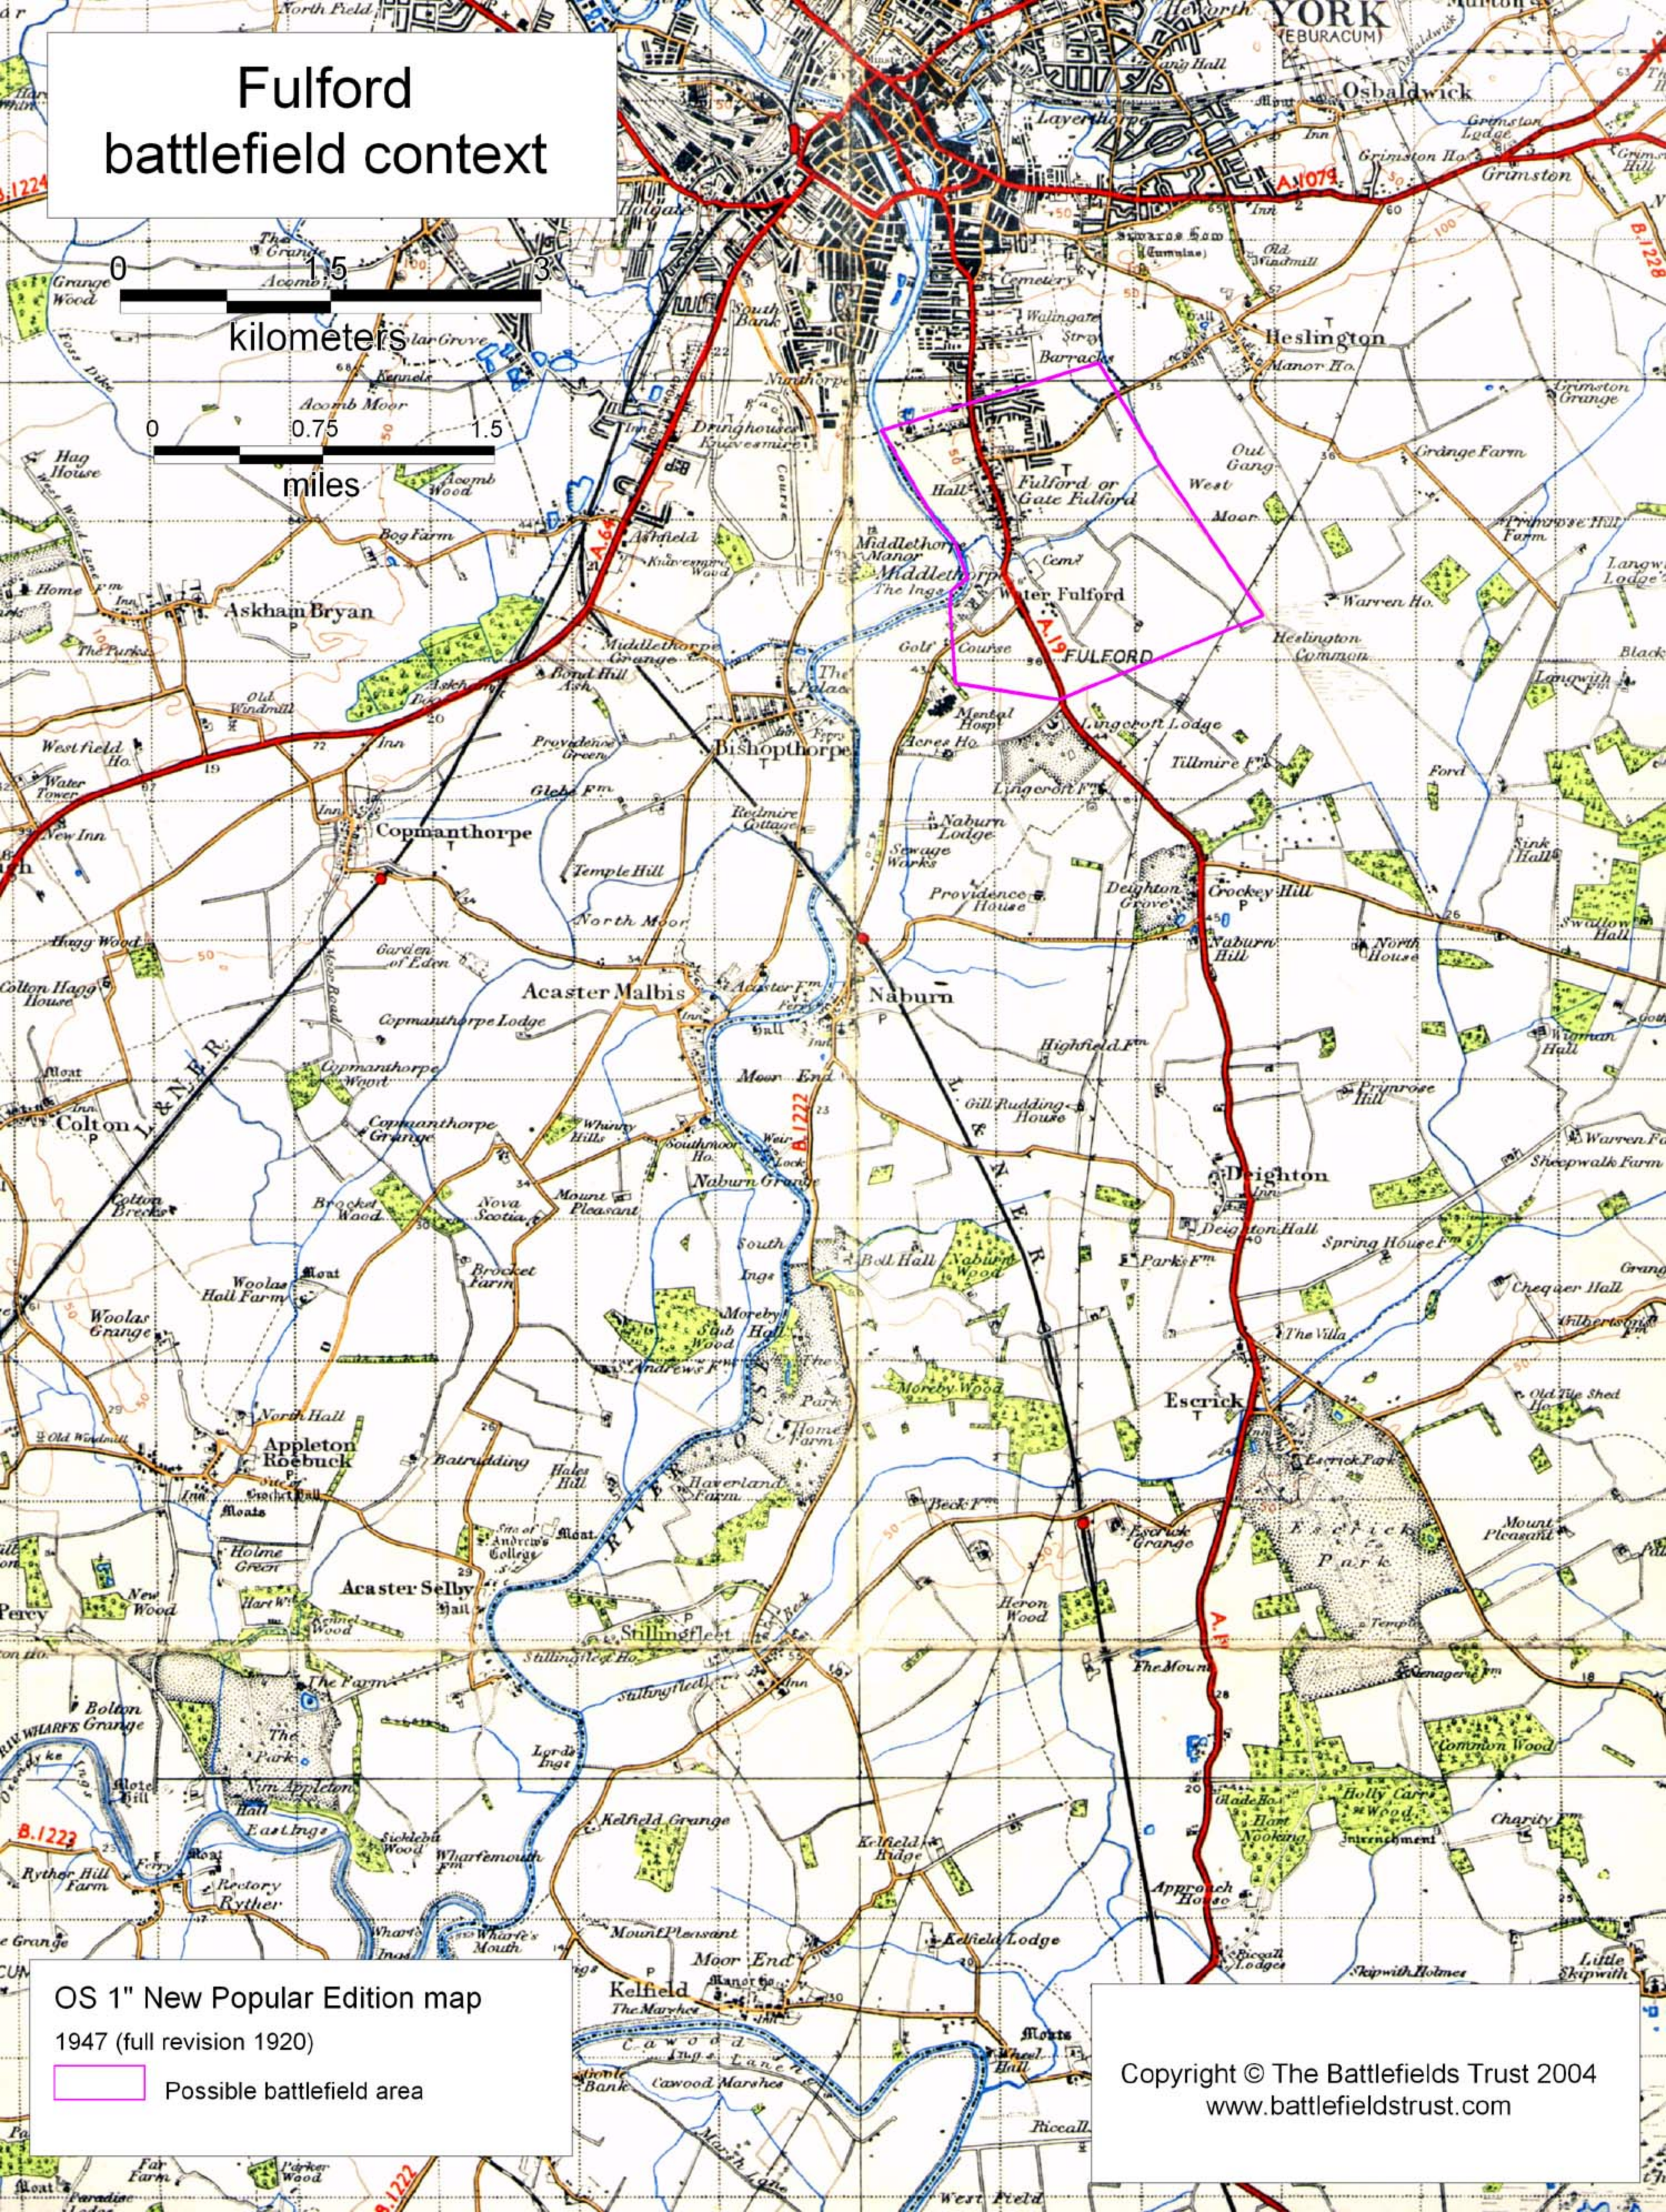

Fulford battlefield context

0 1.5 3
kilometers

0 0.75 1.5
miles

OS 1" New Popular Edition map
1947 (full revision 1920)
Possible battlefield area

Copyright © The Battlefields Trust 2004
www.battlefieldstrust.com