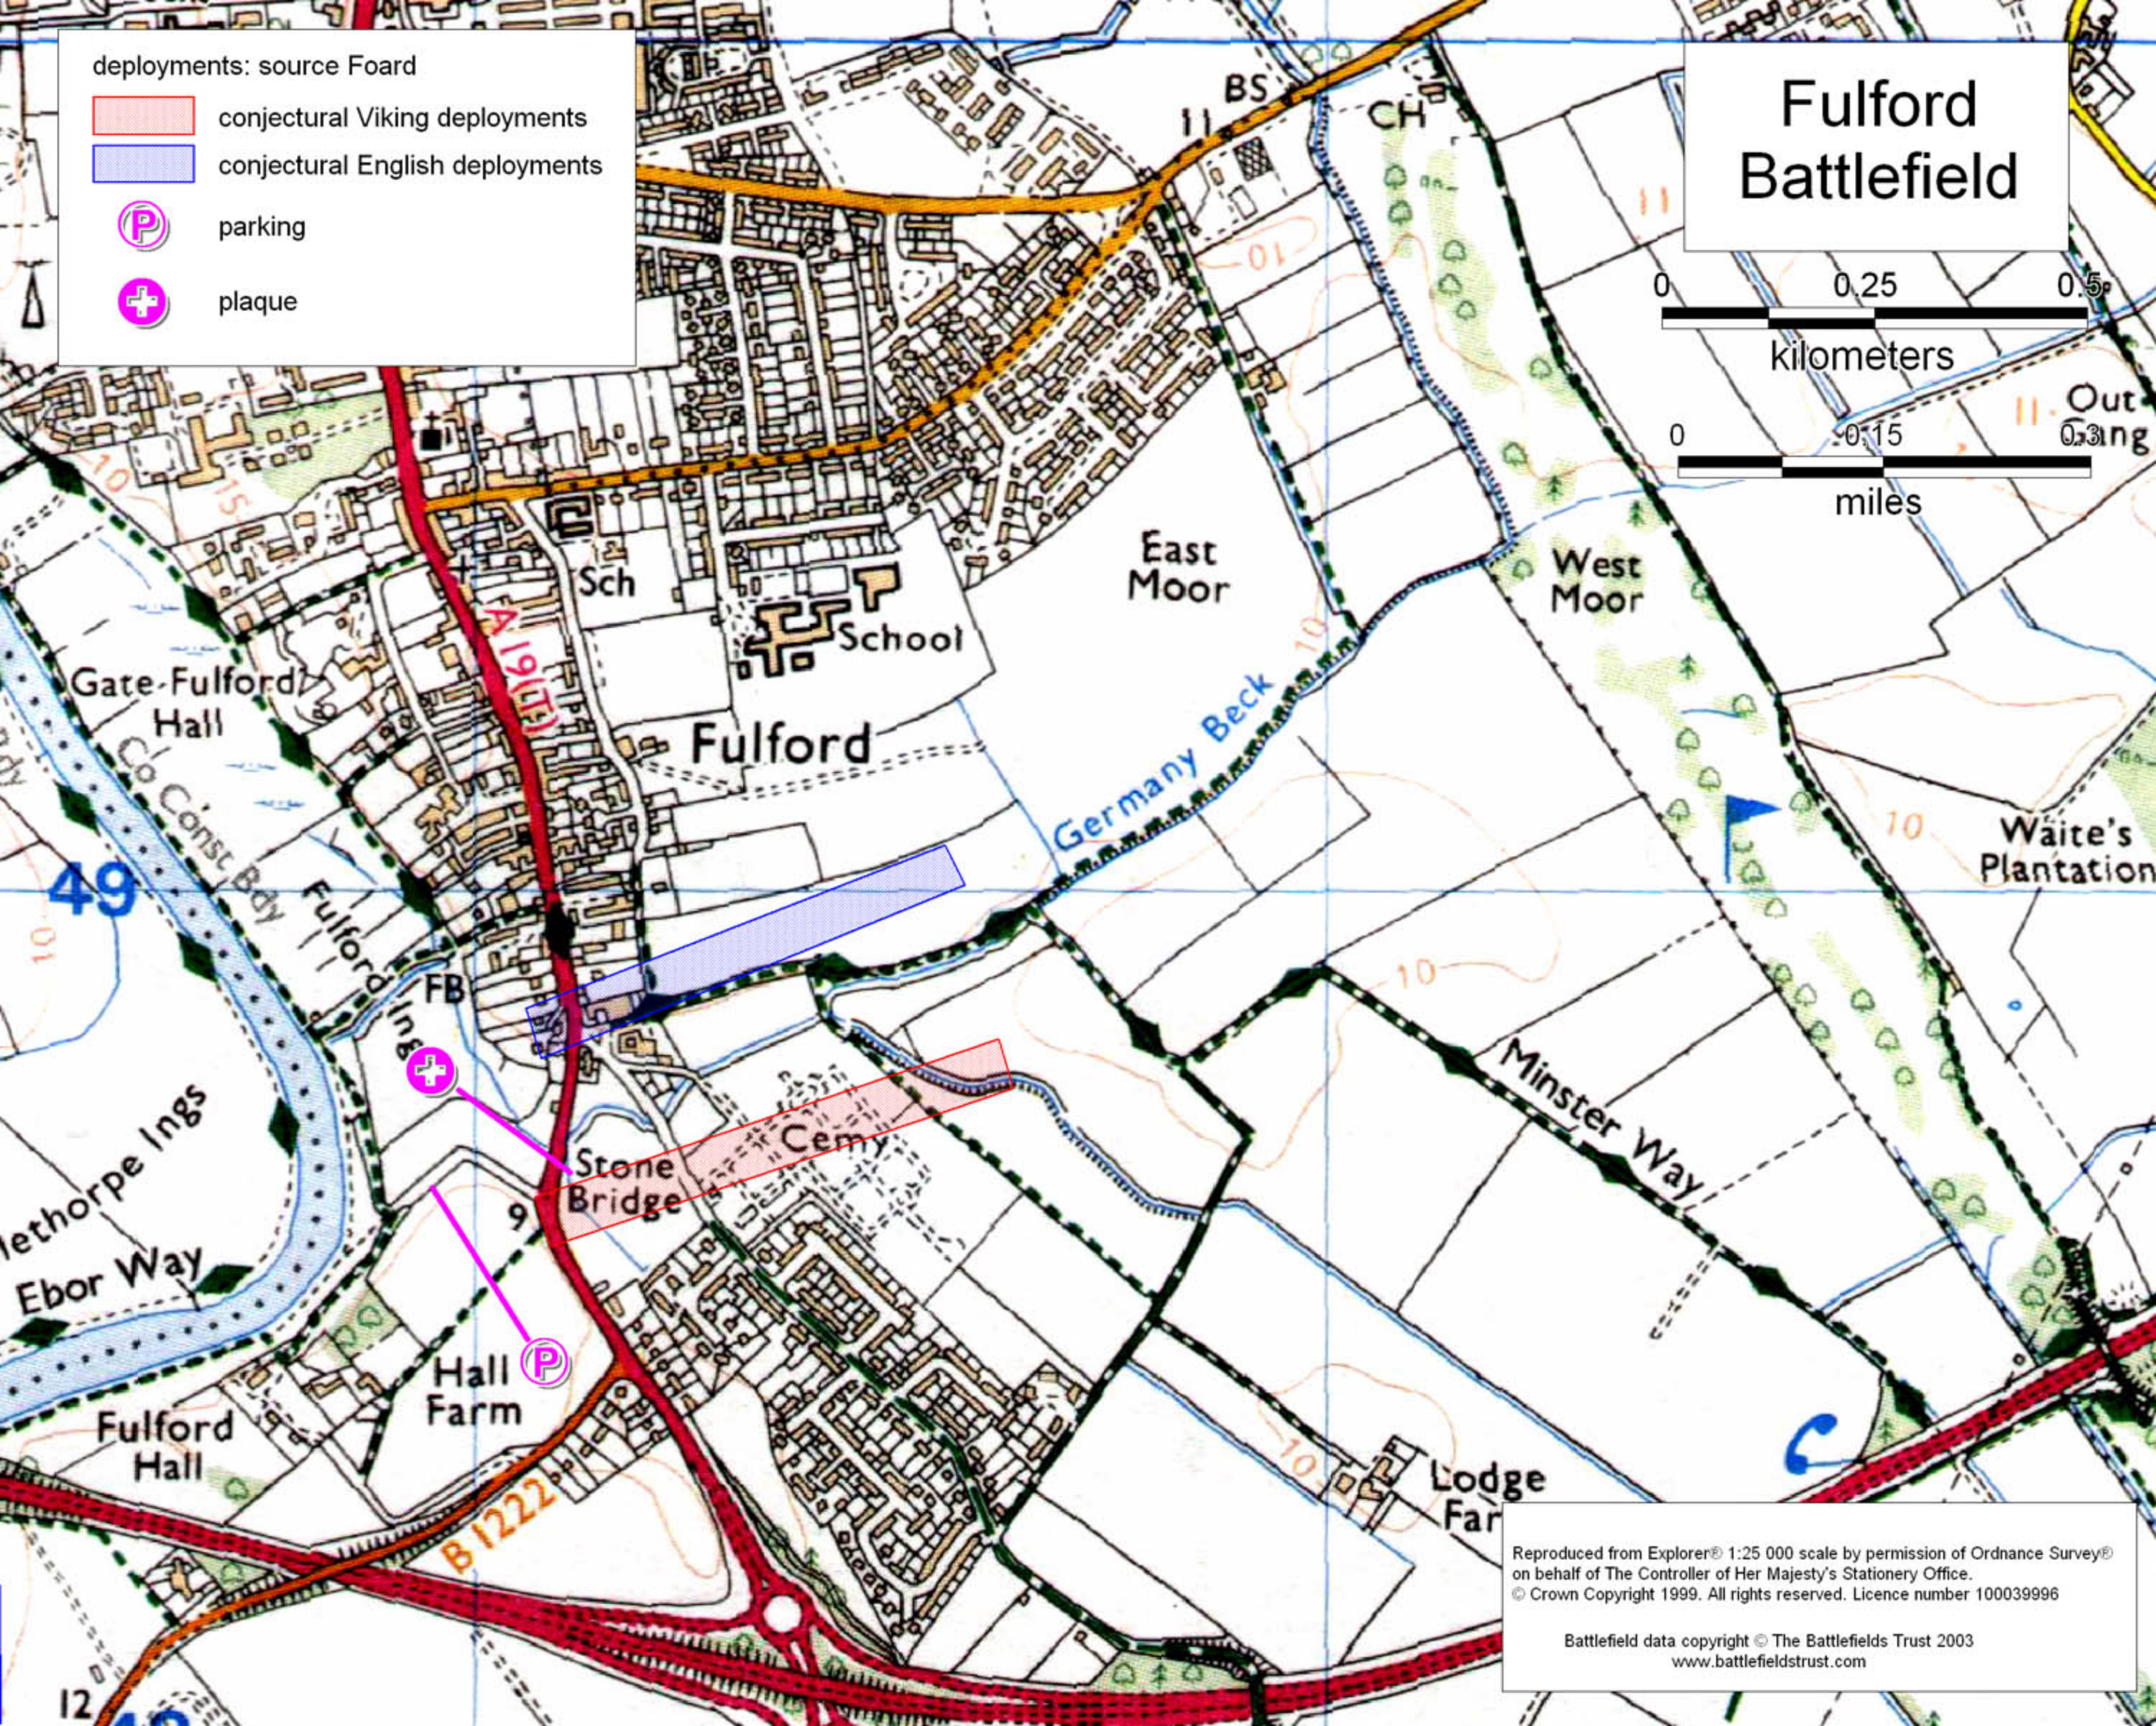

deployments: source Foard

- conjectural Viking deployments
- conjectural English deployments

parking

plaque

Fulford Battlefield

Reproduced from Explorer® 1:25 000 scale by permission of Ordnance Survey® on behalf of The Controller of Her Majesty's Stationery Office. © Crown Copyright 1999. All rights reserved. Licence number 100039996

Battlefield data copyright © The Battlefields Trust 2003
www.battlefieldstrust.com