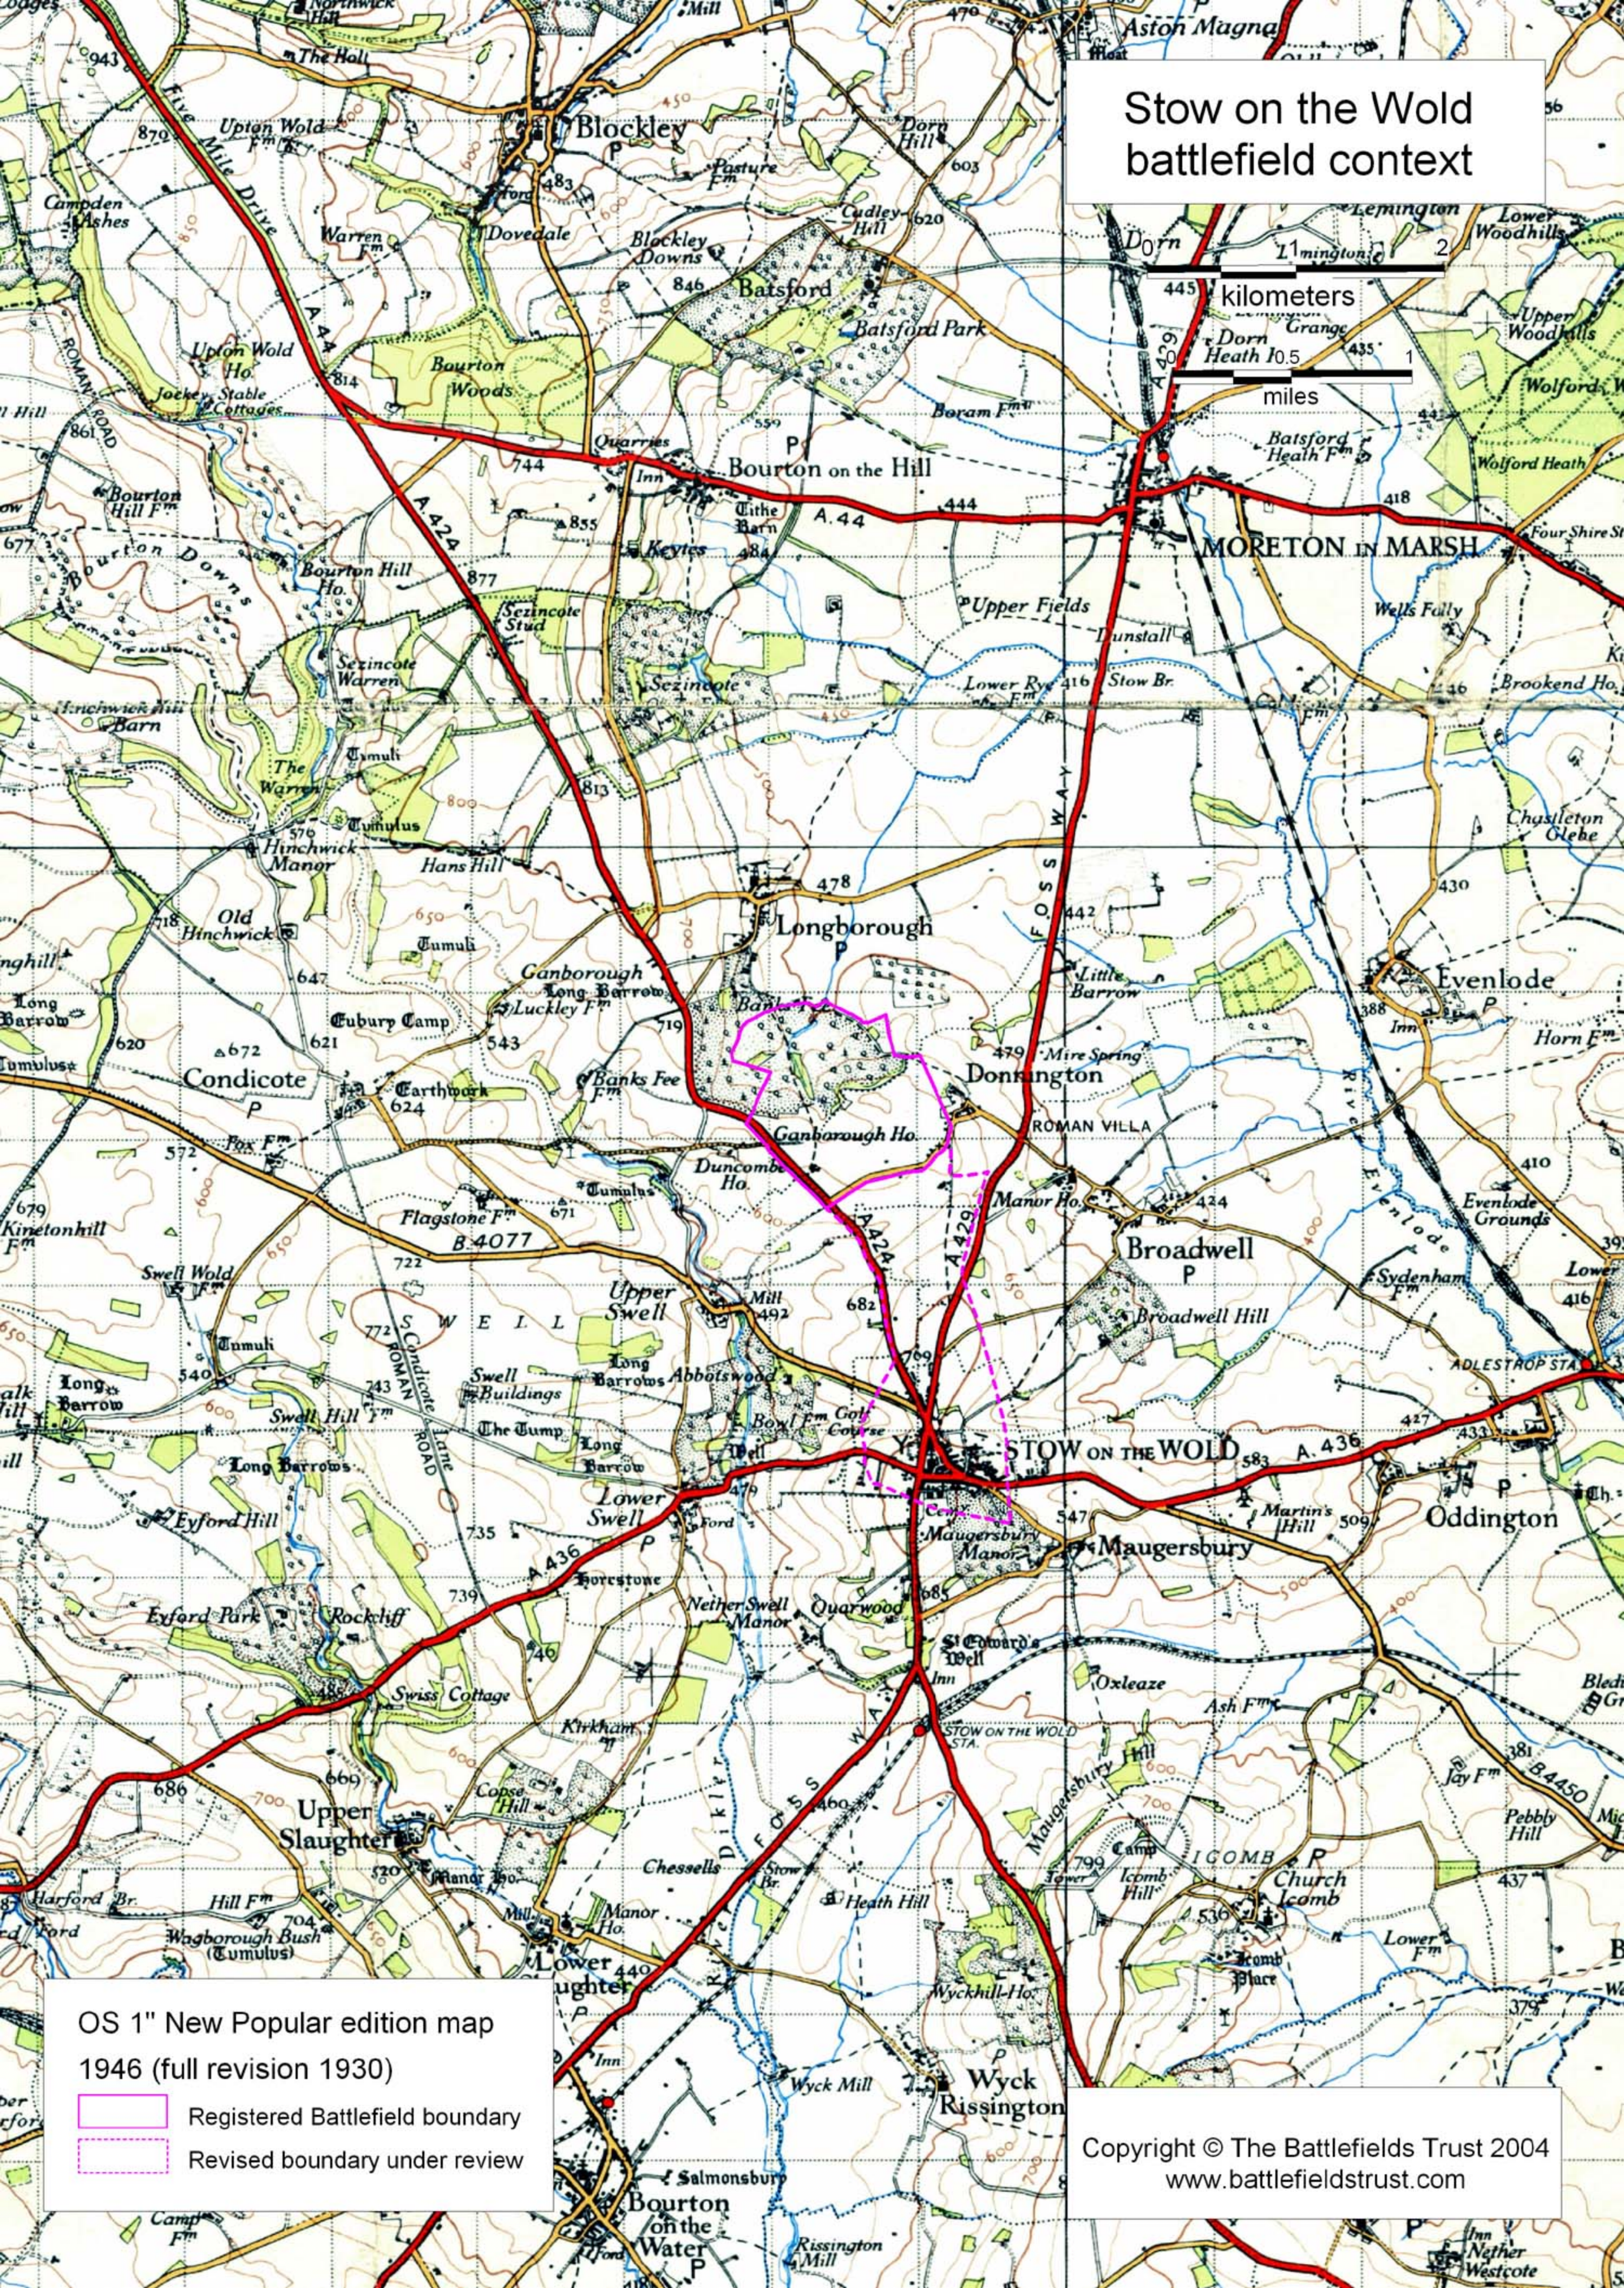

# Stow on the Wold battlefield context

OS 1" New Popular edition map  
1946 (full revision 1930)

-  Registered Battlefield boundary
-  Revised boundary under review

Copyright © The Battlefields Trust 2004  
[www.battlefieldstrust.com](http://www.battlefieldstrust.com)