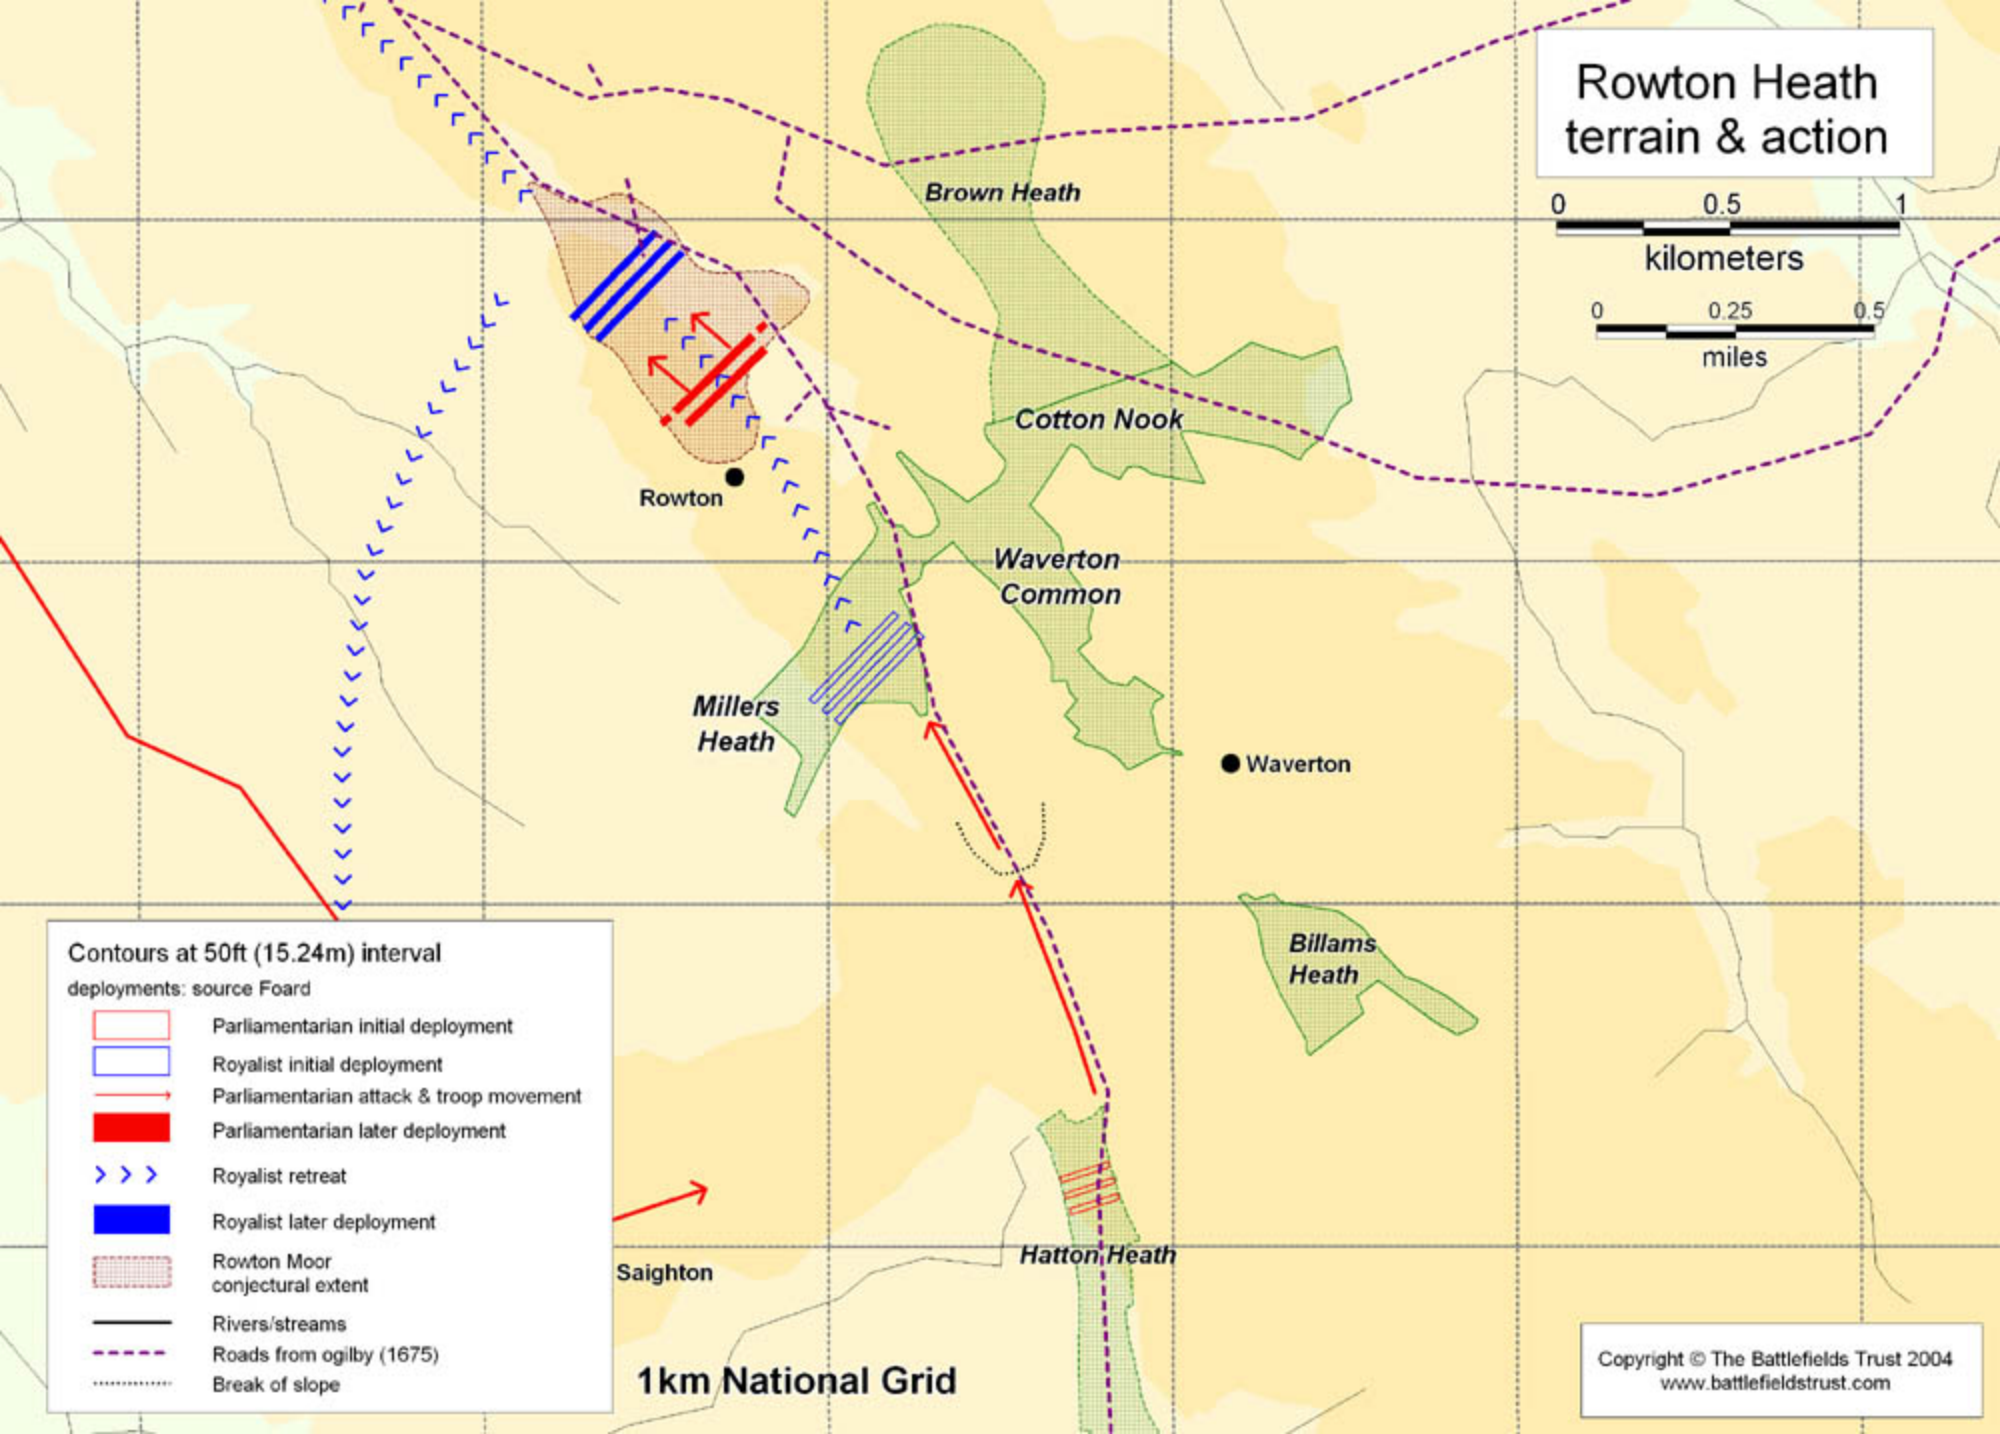

Rowton Heath terrain & action

0 0.5 1

kilometers

0 0.25 0.5

miles

Contours at 50ft (15.24m) interval

deployments: source Foard

-  Parliamentary initial deployment
-  Royalist initial deployment
-  Parliamentary attack & troop movement
-  Parliamentary later deployment
-  Royalist retreat
-  Royalist later deployment
-  Rowton Moor conjectural extent
-  Rivers/streams
-  Roads from ogilby (1675)
-  Break of slope

Saighton

1km National Grid