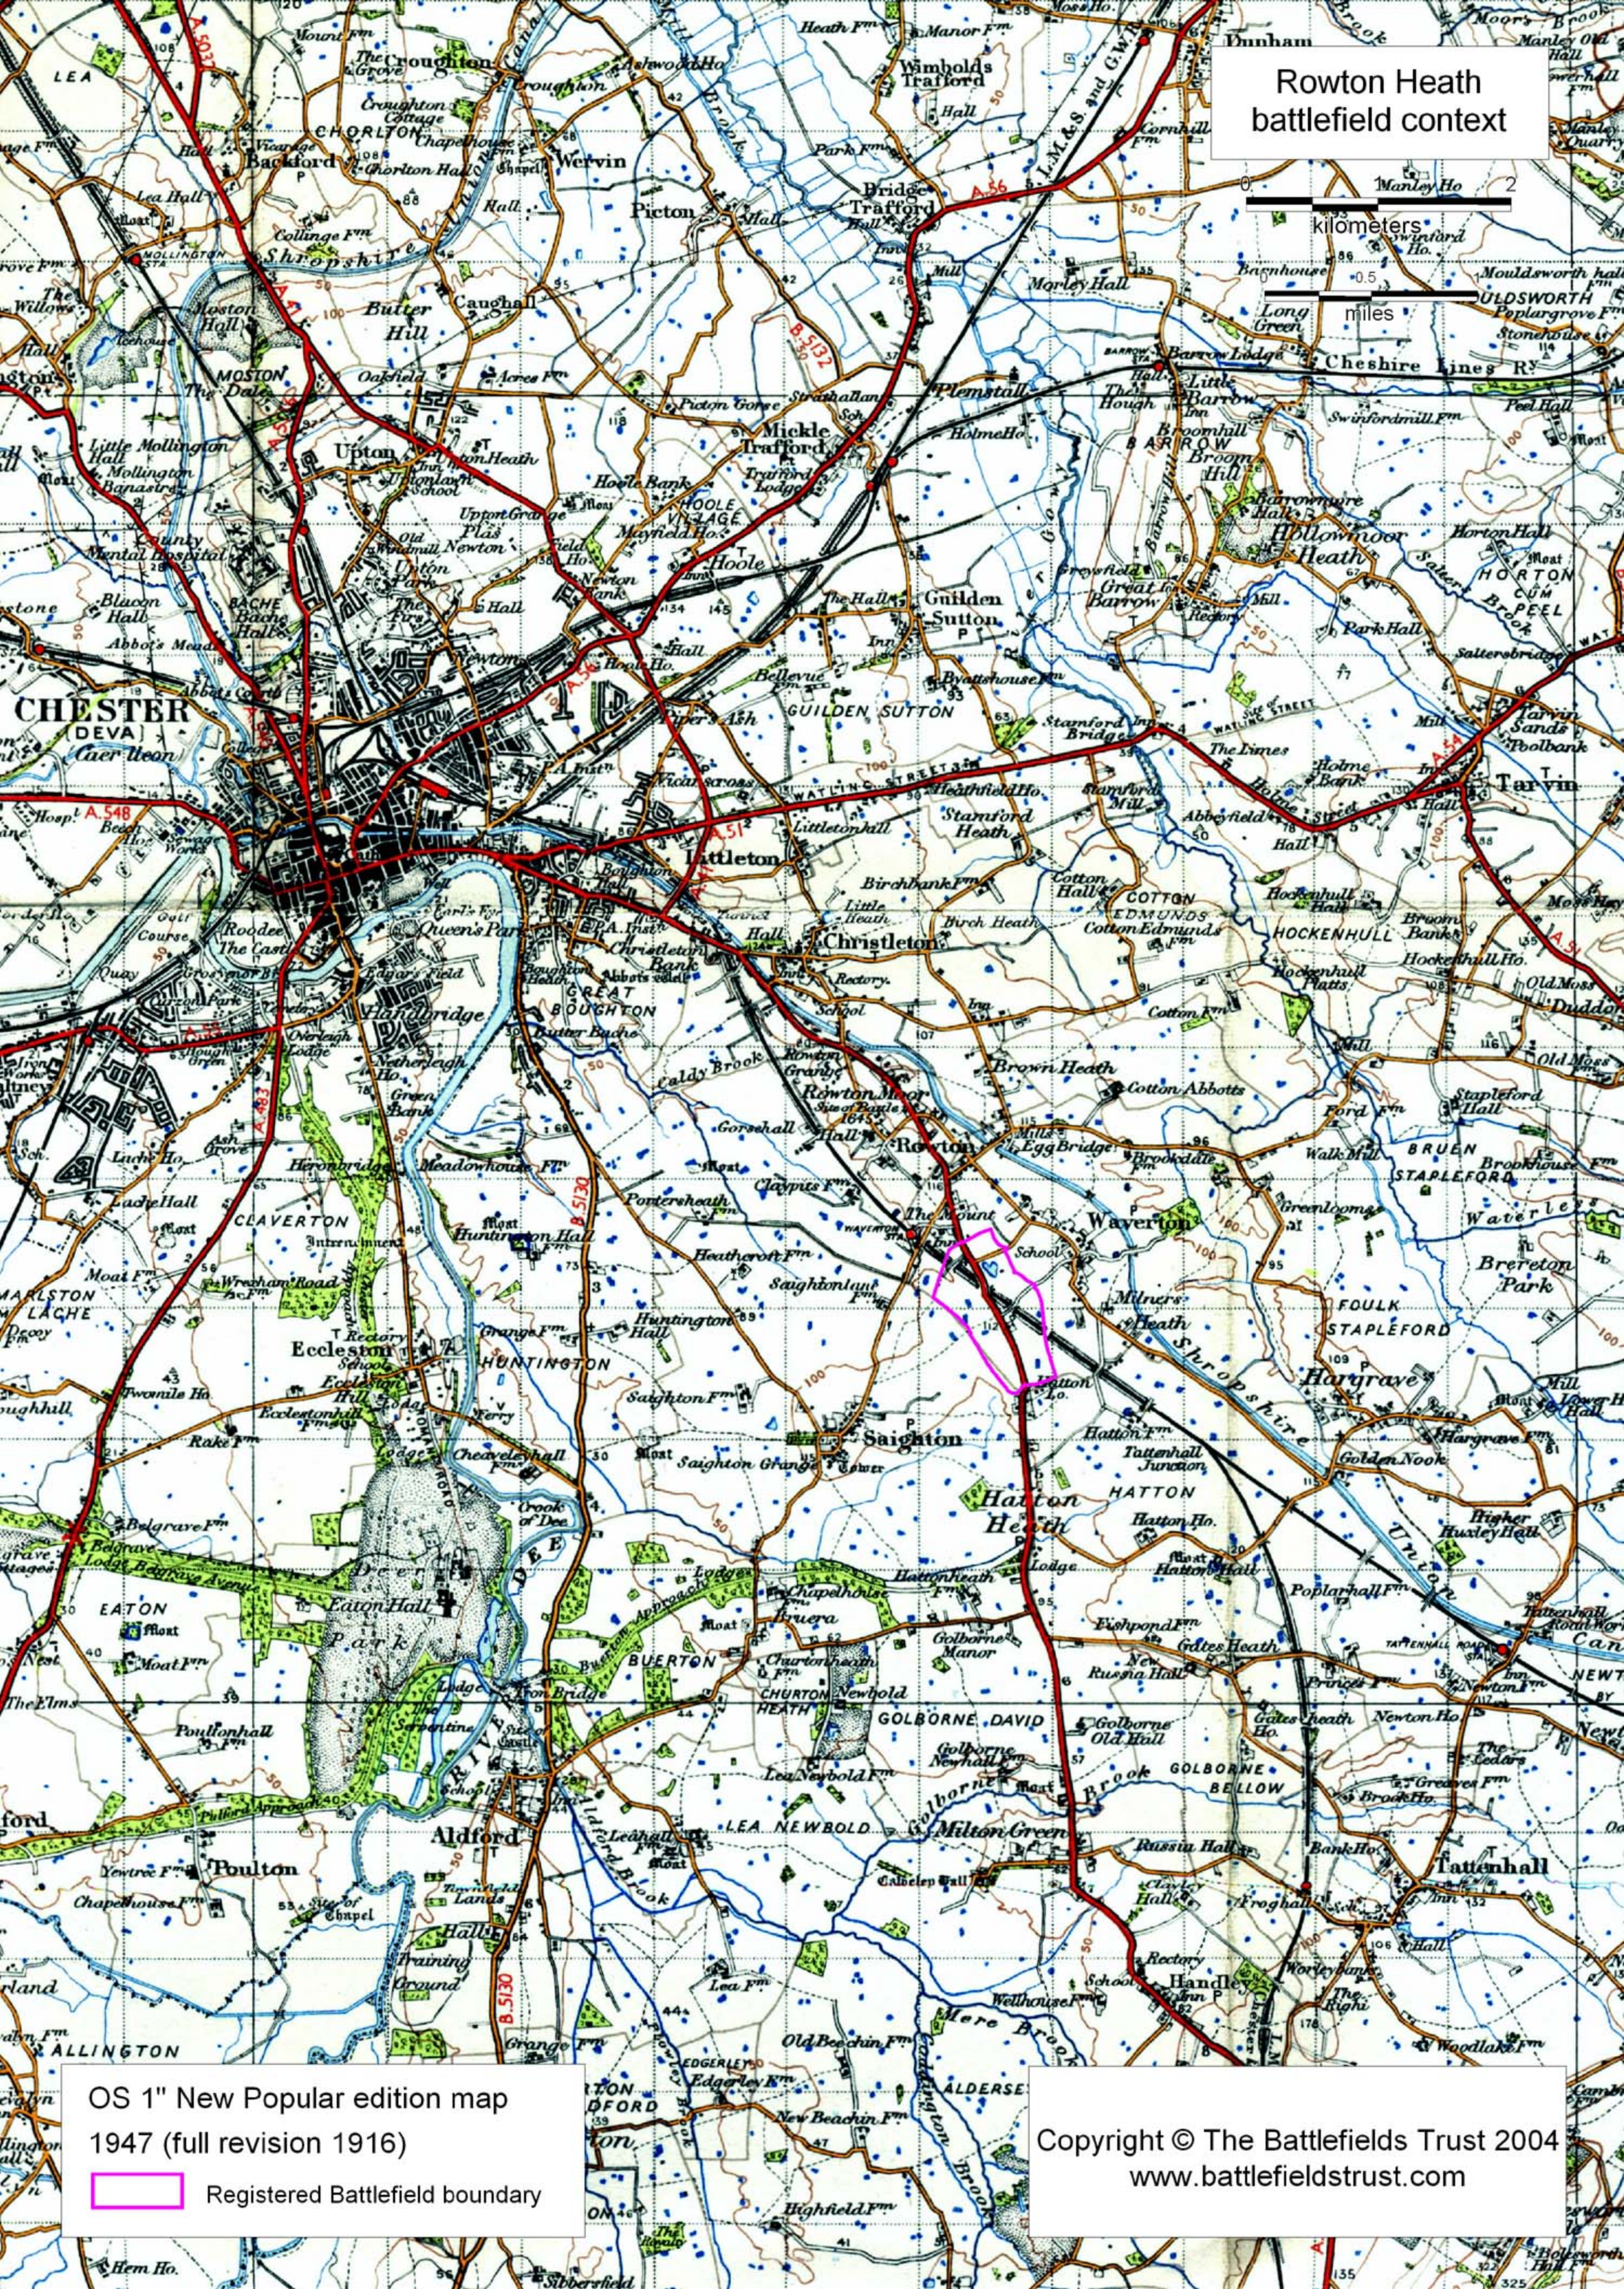

Rowton Heath
battlefield context

OS 1" New Popular edition map
1947 (full revision 1916)
Registered Battlefield boundary

Copyright © The Battlefields Trust 2004
www.battlefieldstrust.com