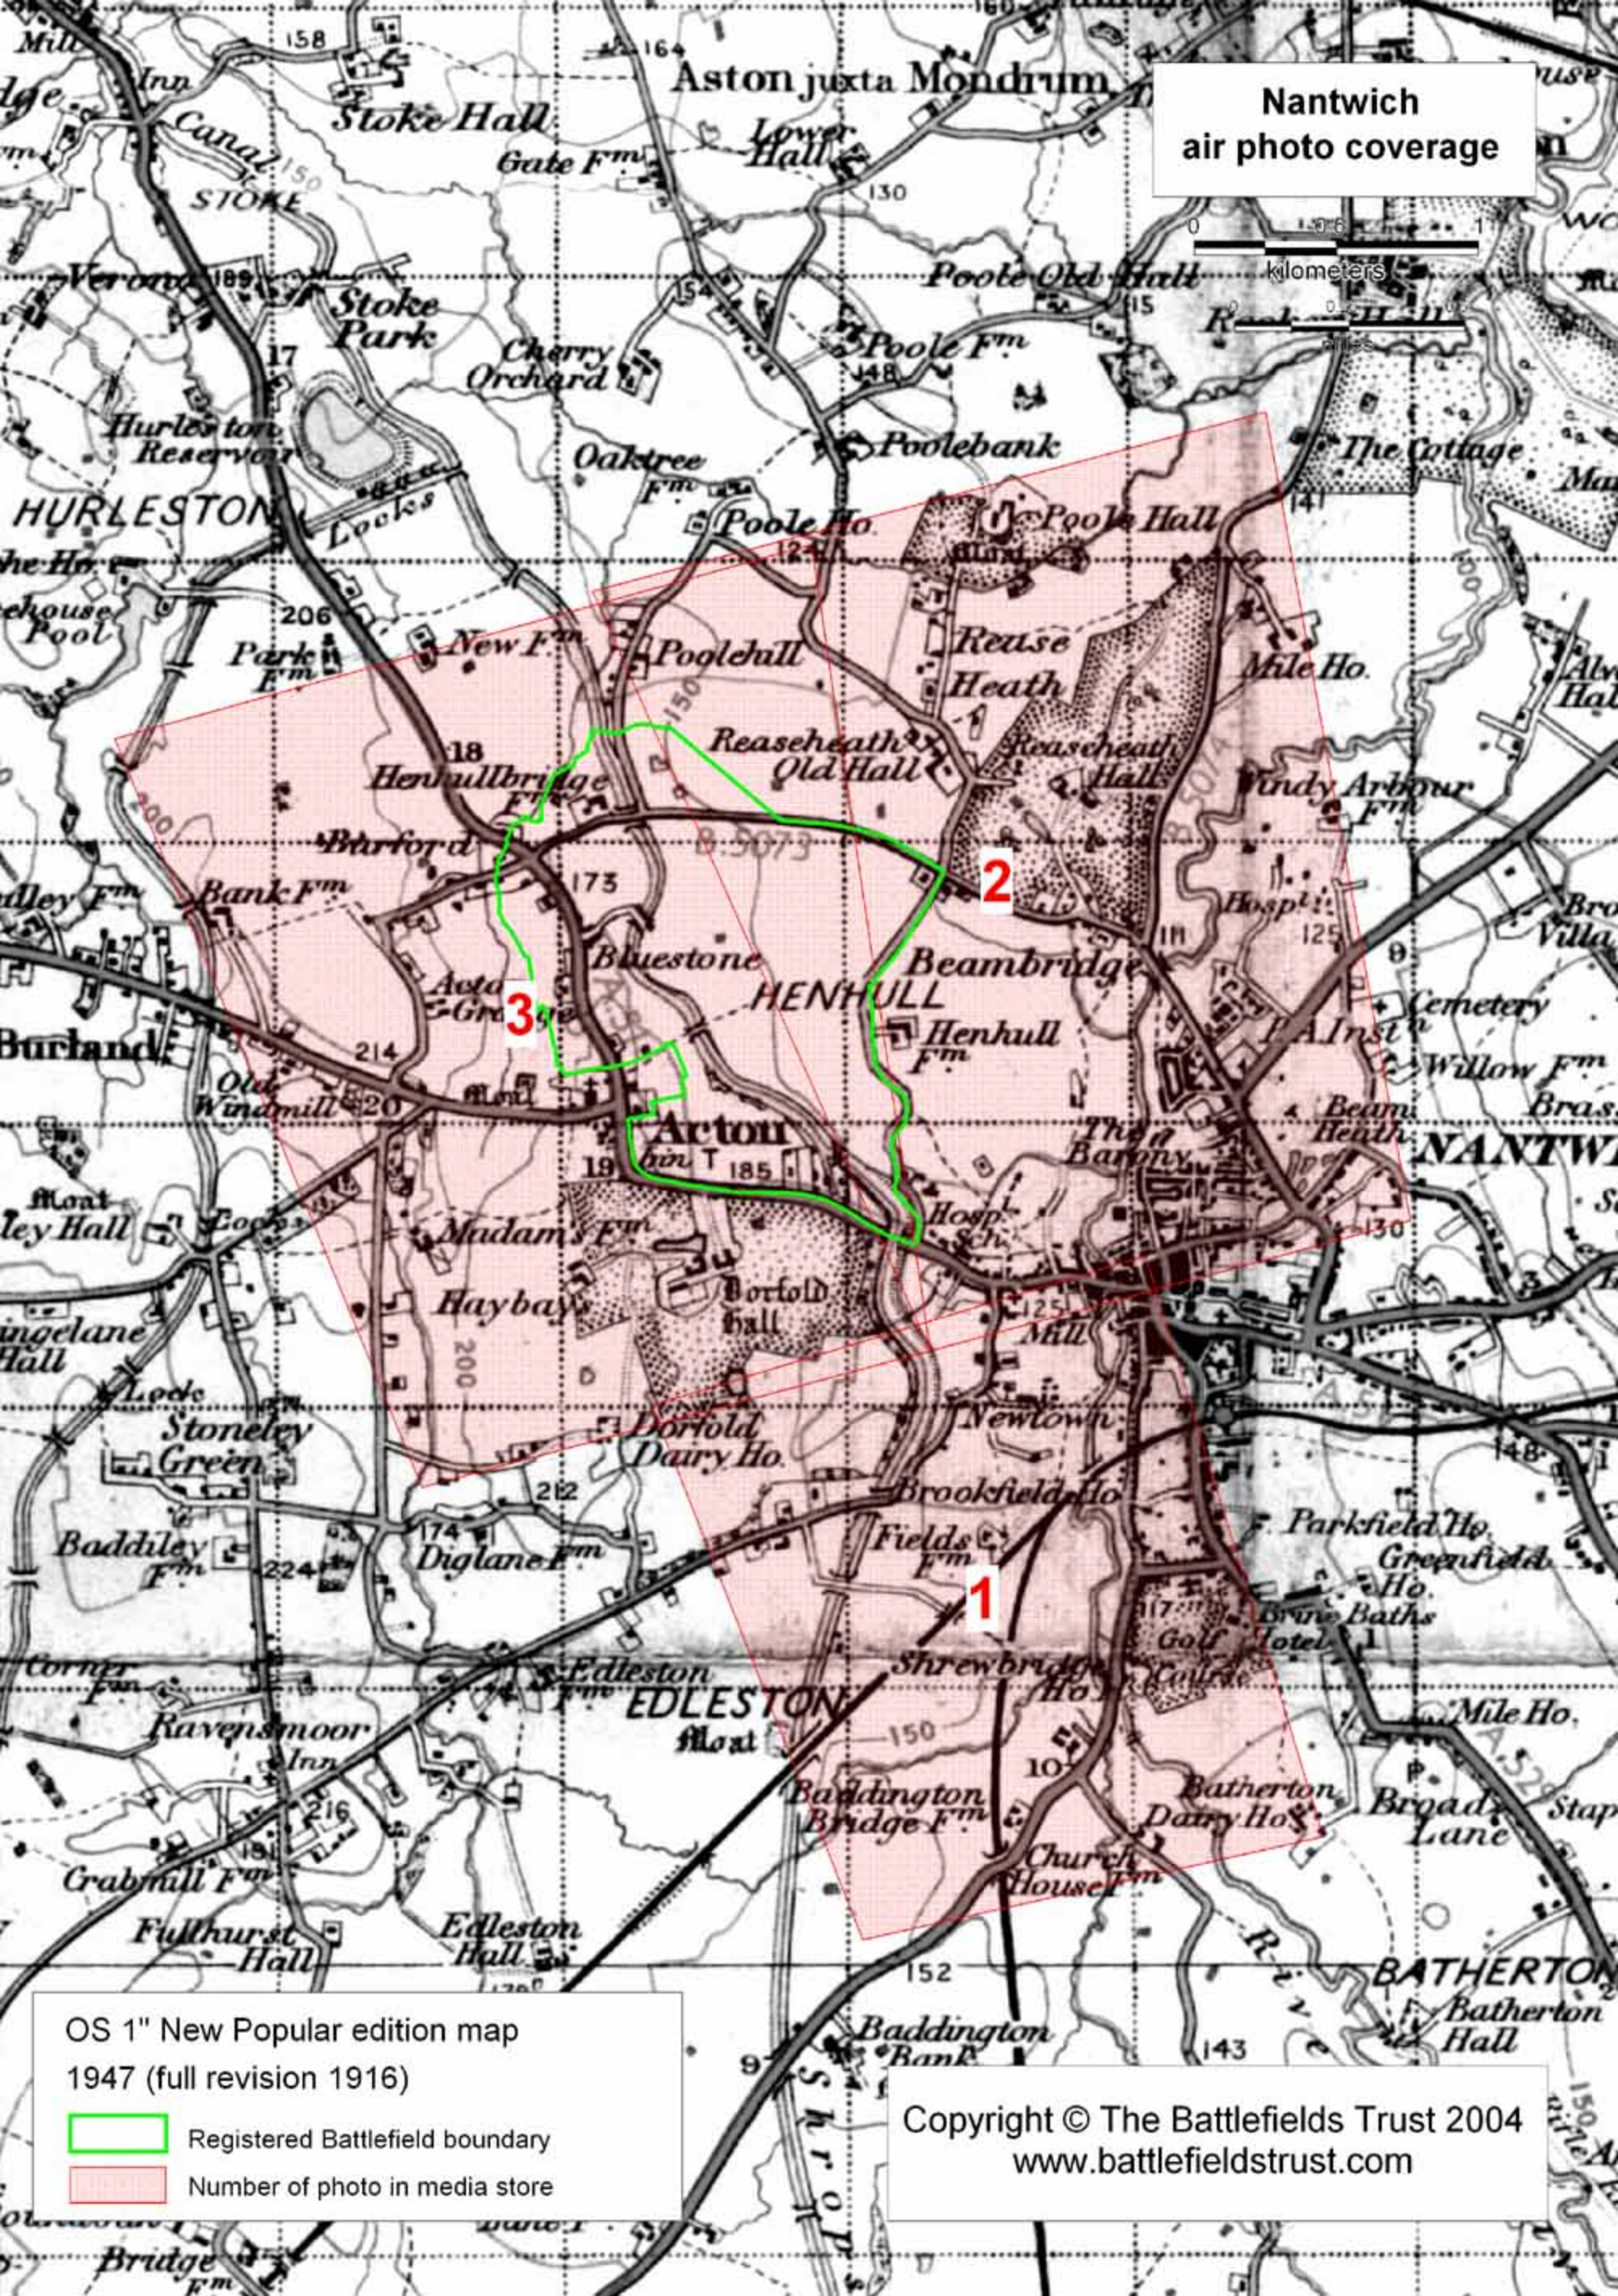

Nantwich
air photo coverage

3

2

1

OS 1" New Popular edition map
1947 (full revision 1916)

-  Registered Battlefield boundary
-  Number of photo in media store

Copyright © The Battlefields Trust 2004
www.battlefieldstrust.com