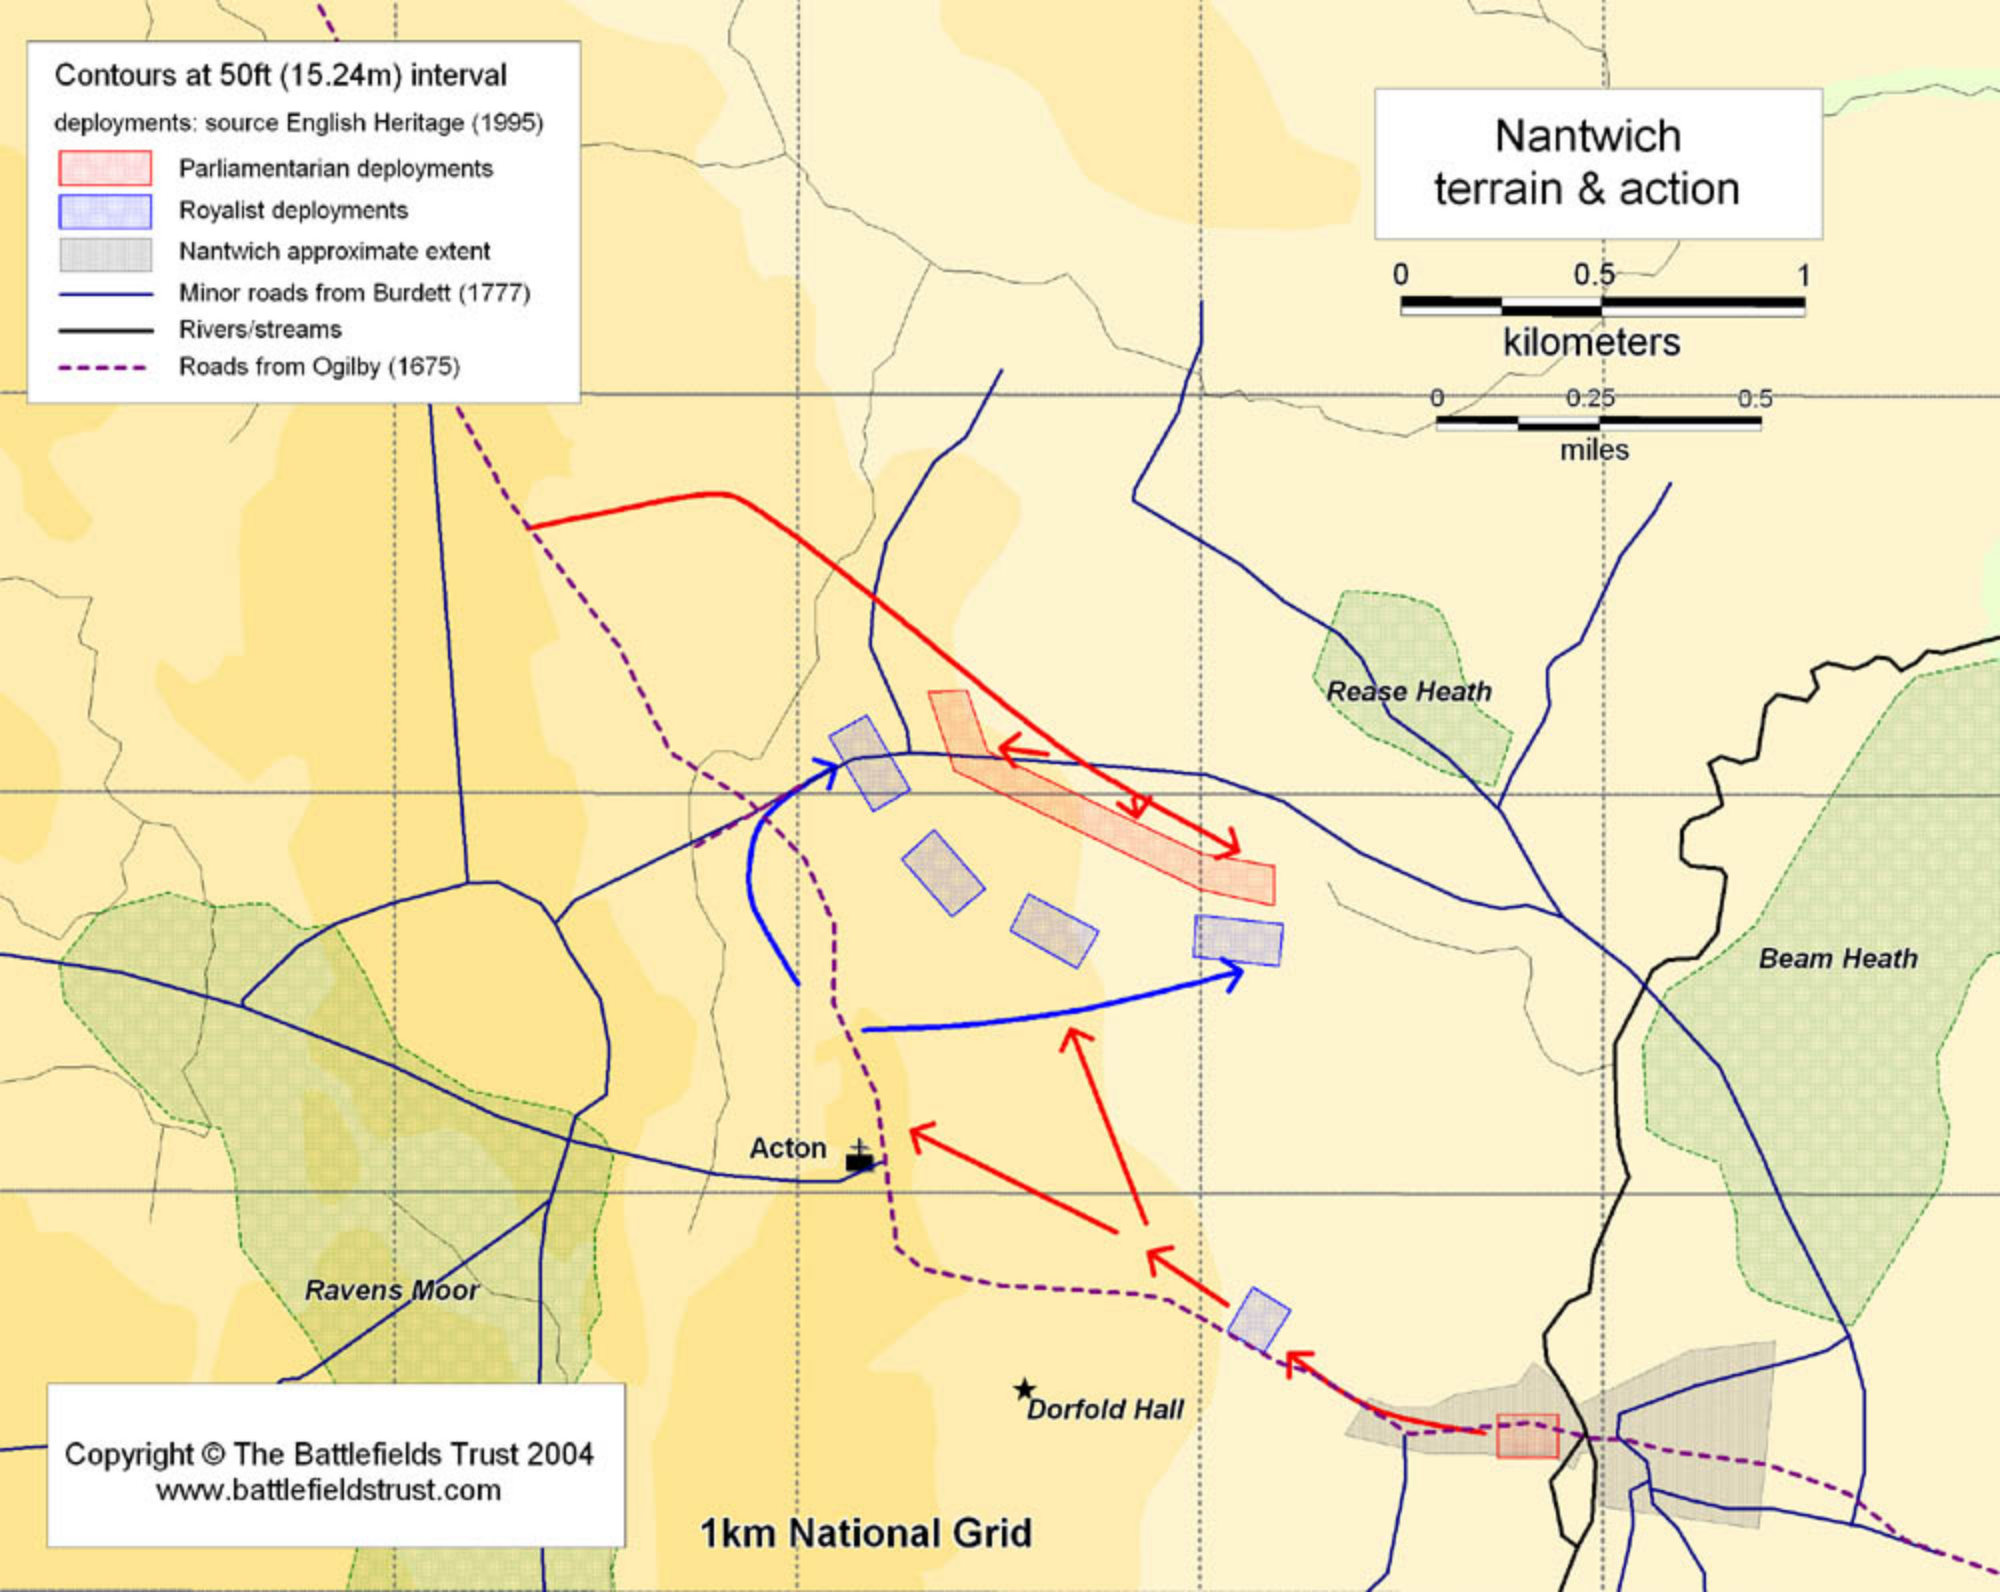

Contours at 50ft (15.24m) interval

deployments: source English Heritage (1995)

- Parliamentarian deployments
- Royalist deployments
- Nantwich approximate extent
- Minor roads from Burdett (1777)
- Rivers/streams
- Roads from Ogilby (1675)

Nantwich terrain & action

0 0.5 1

kilometers

0 0.25 0.5

miles

Acton

Rease Heath

Beam Heath