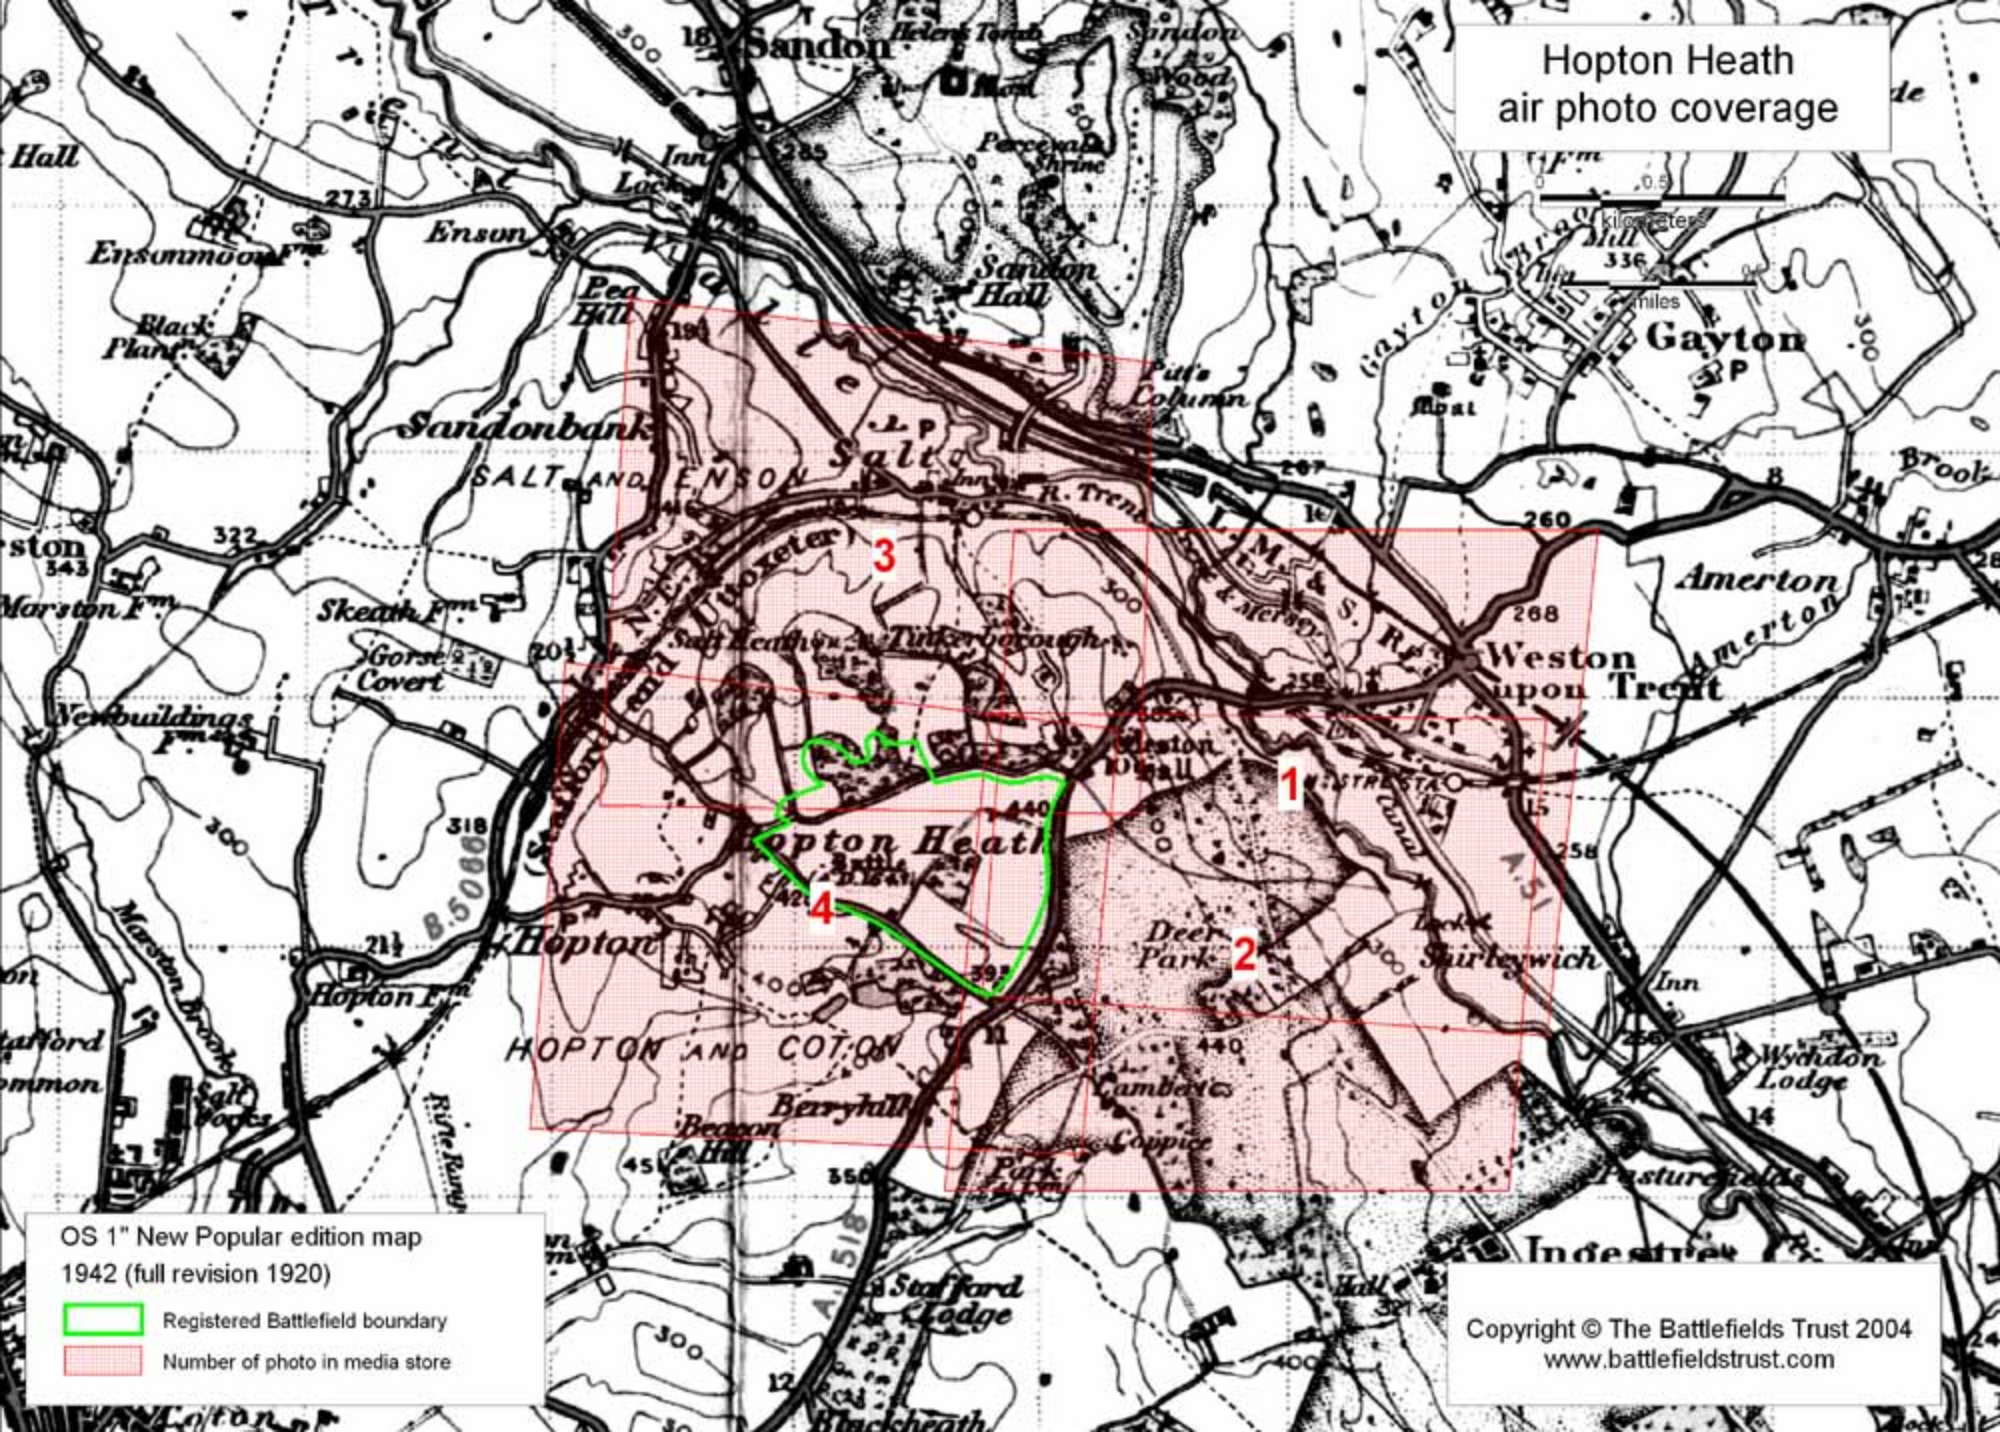

Hopton Heath
air photo coverage

OS 1" New Popular edition map
1942 (full revision 1920)

-  Registered Battlefield boundary
-  Number of photo in media store

Copyright © The Battlefields Trust 2004
www.battlefieldstrust.com