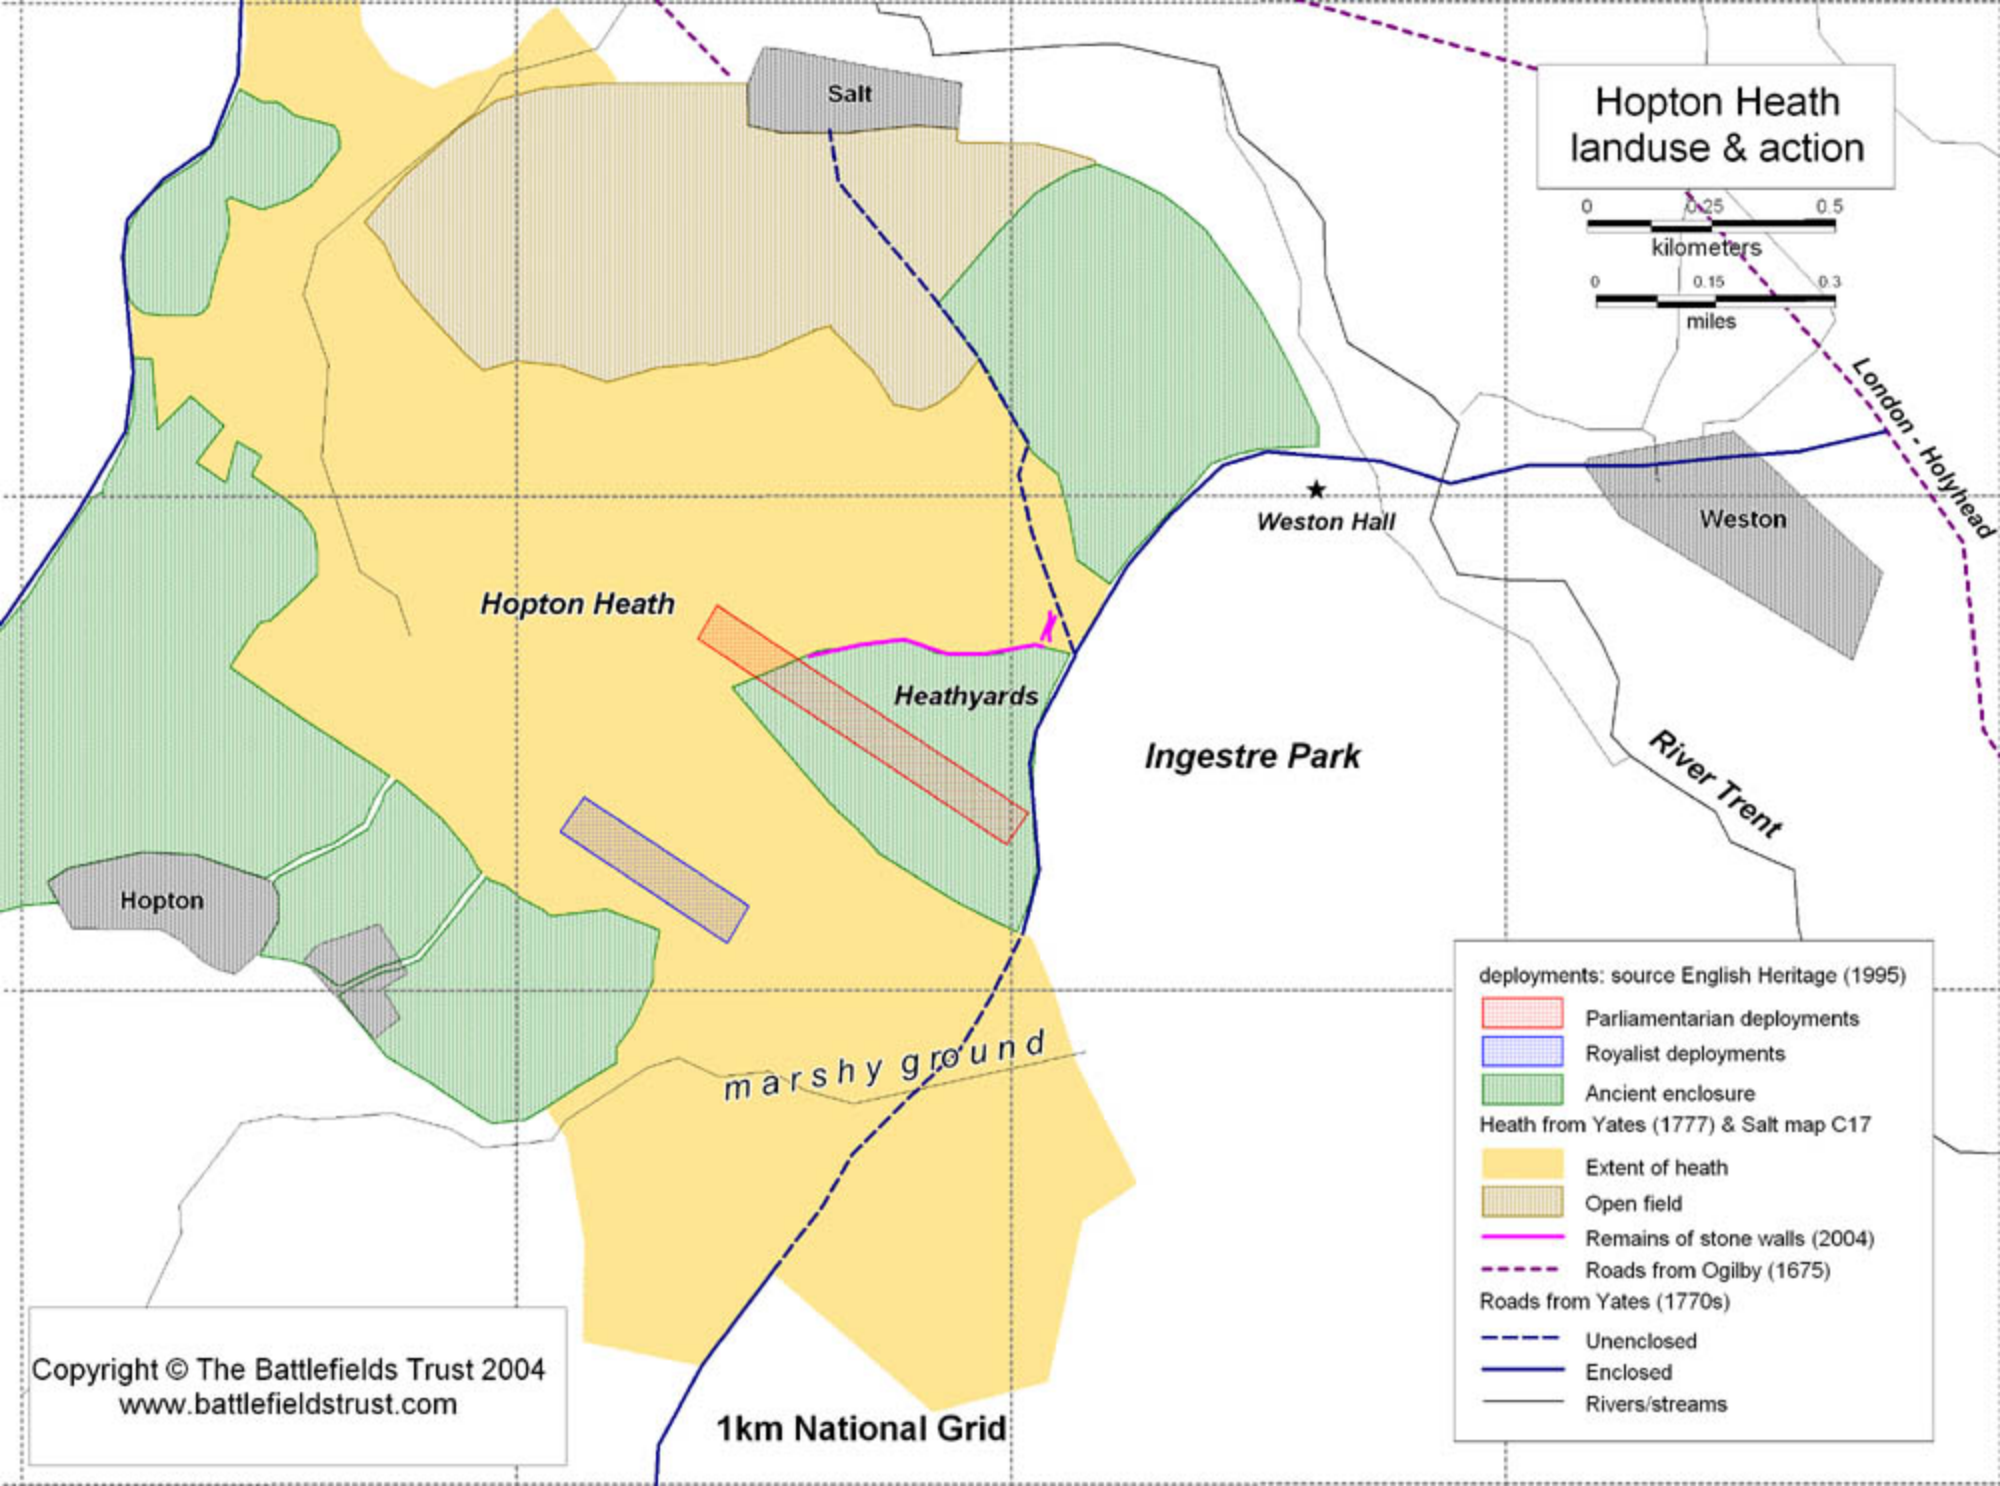

Hopton Heath landuse & action

deployments: source English Heritage (1995)

- Parliamentary deployments
- Royalist deployments
- Ancient enclosure

Heath from Yates (1777) & Salt map C17

- Extent of heath
- Open field
- Remains of stone walls (2004)
- Roads from Ogilby (1675)

Roads from Yates (1770s)

- Unenclosed
- Enclosed
- Rivers/streams

Copyright © The Battlefields Trust 2004
www.battlefieldstrust.com

1km National Grid