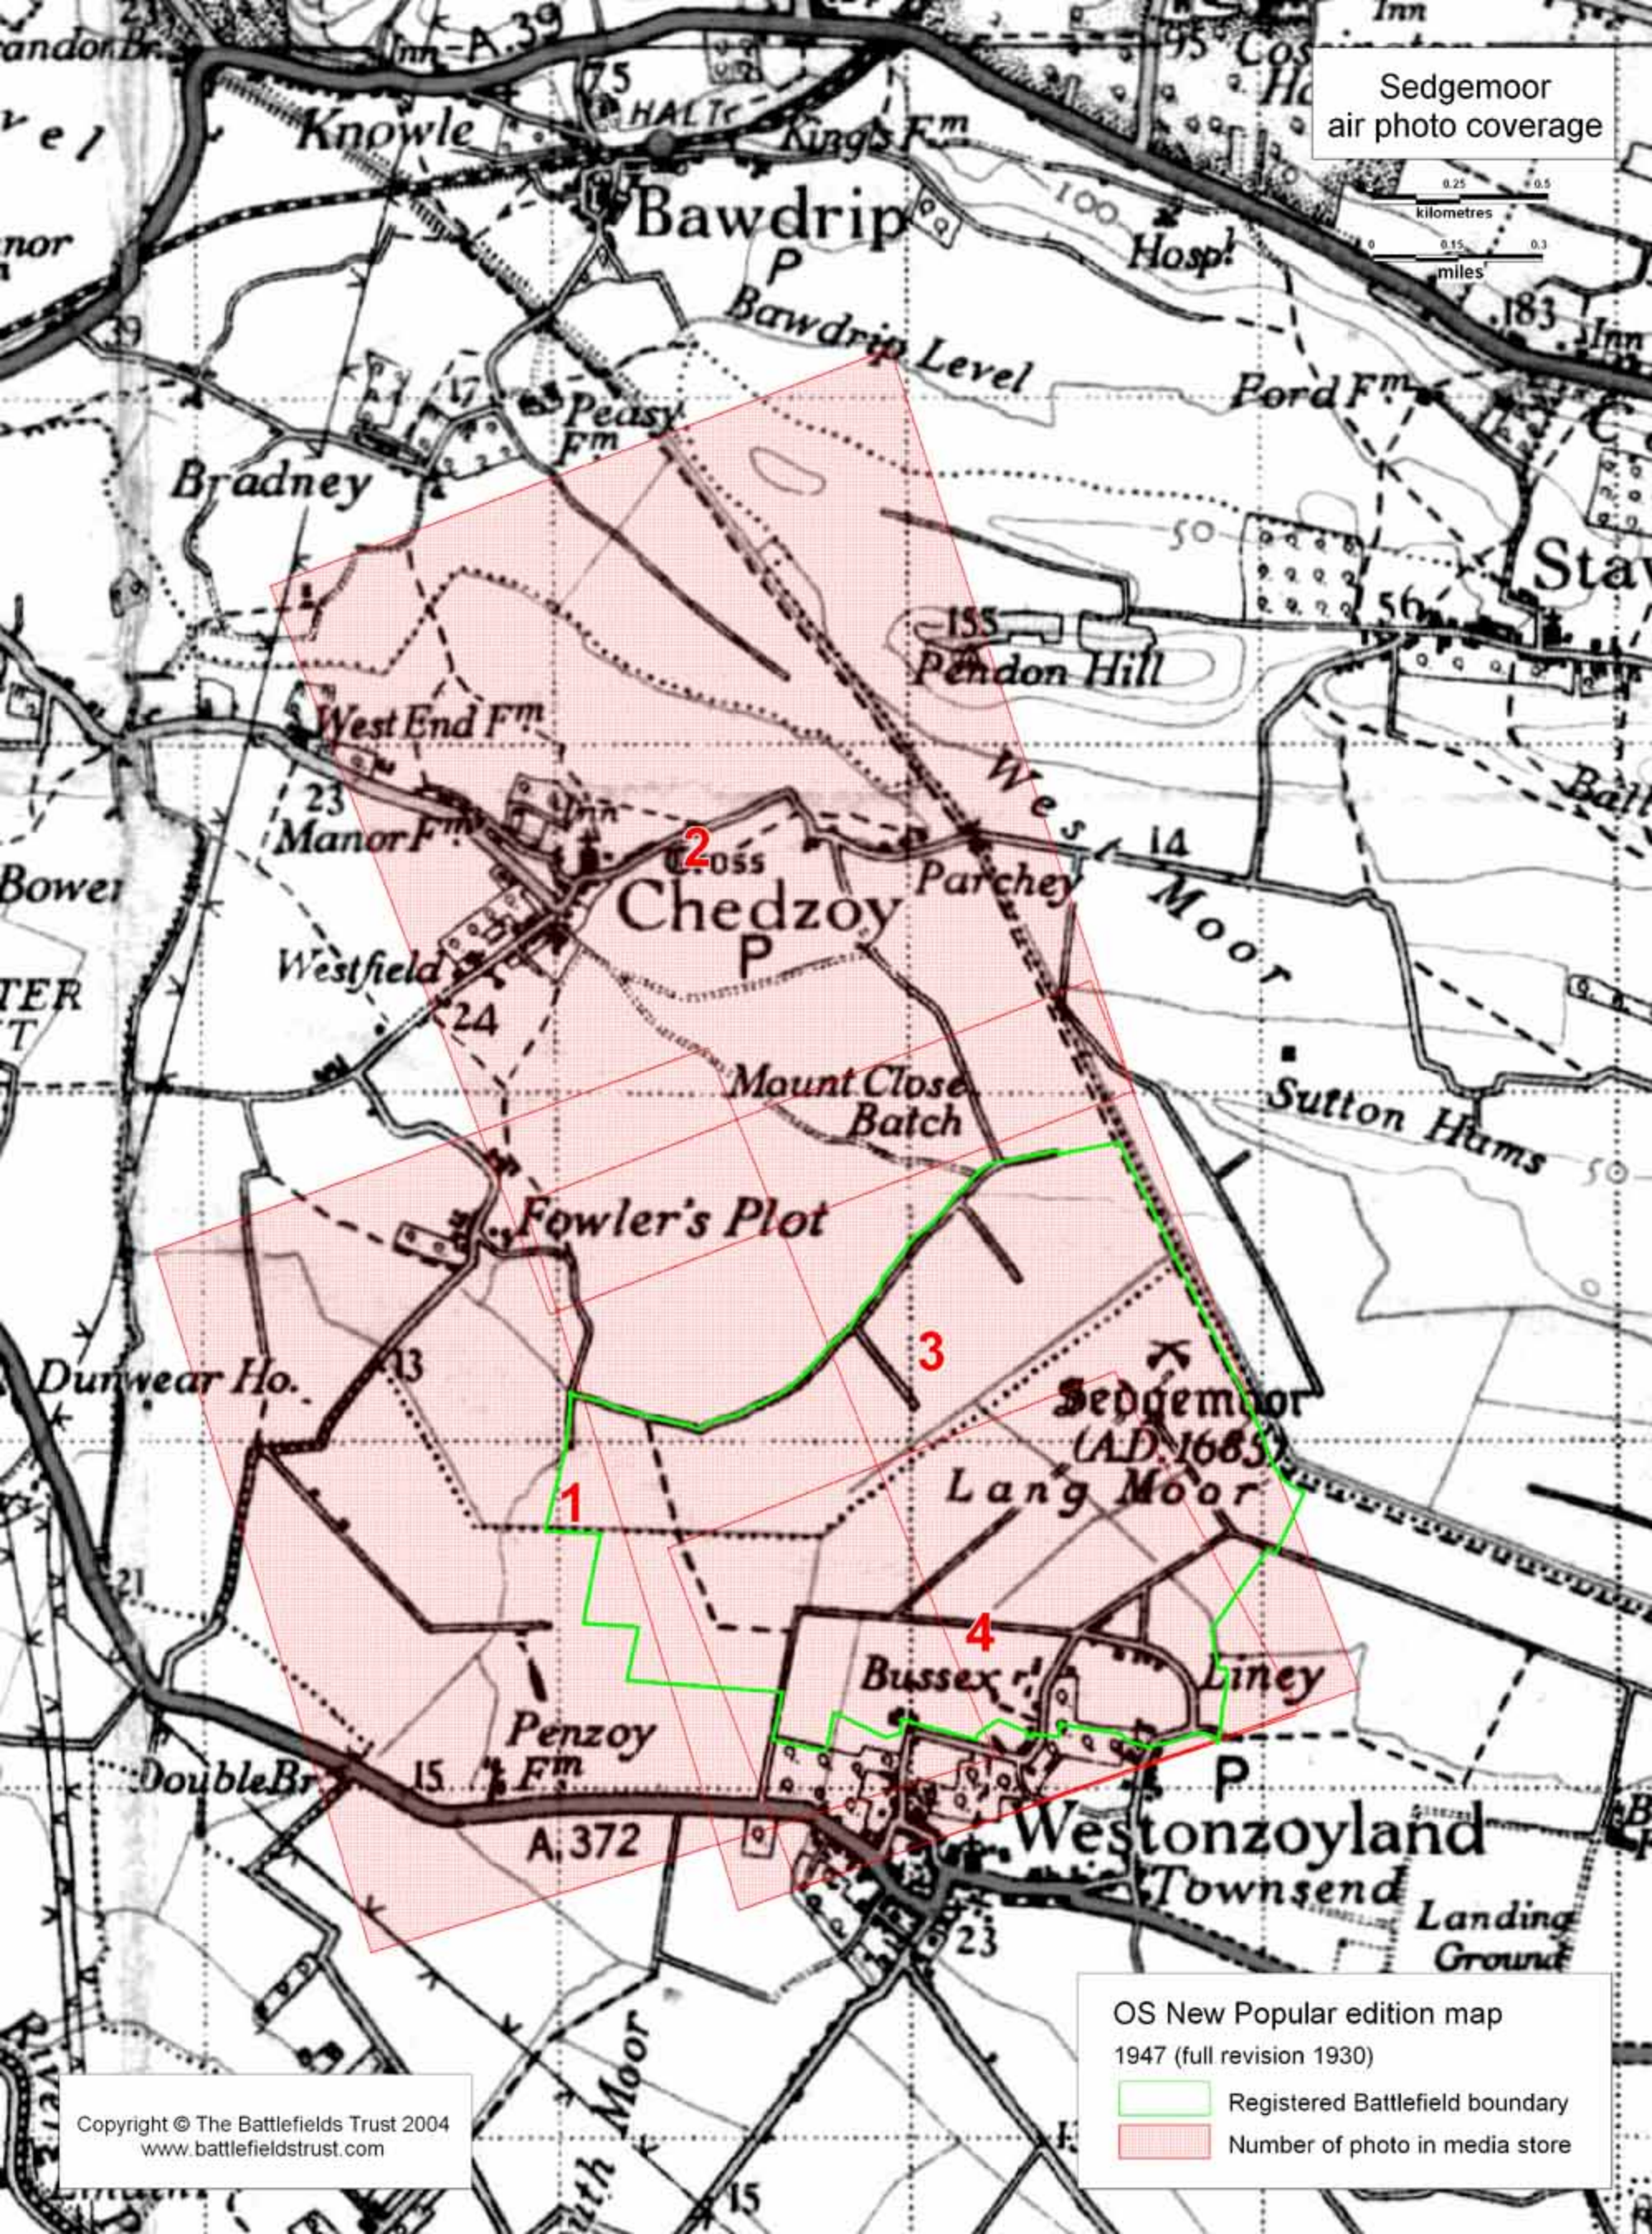

Sedgemoor
air photo coverage

OS New Popular edition map
1947 (full revision 1930)

- Registered Battlefield boundary
- Number of photo in media store