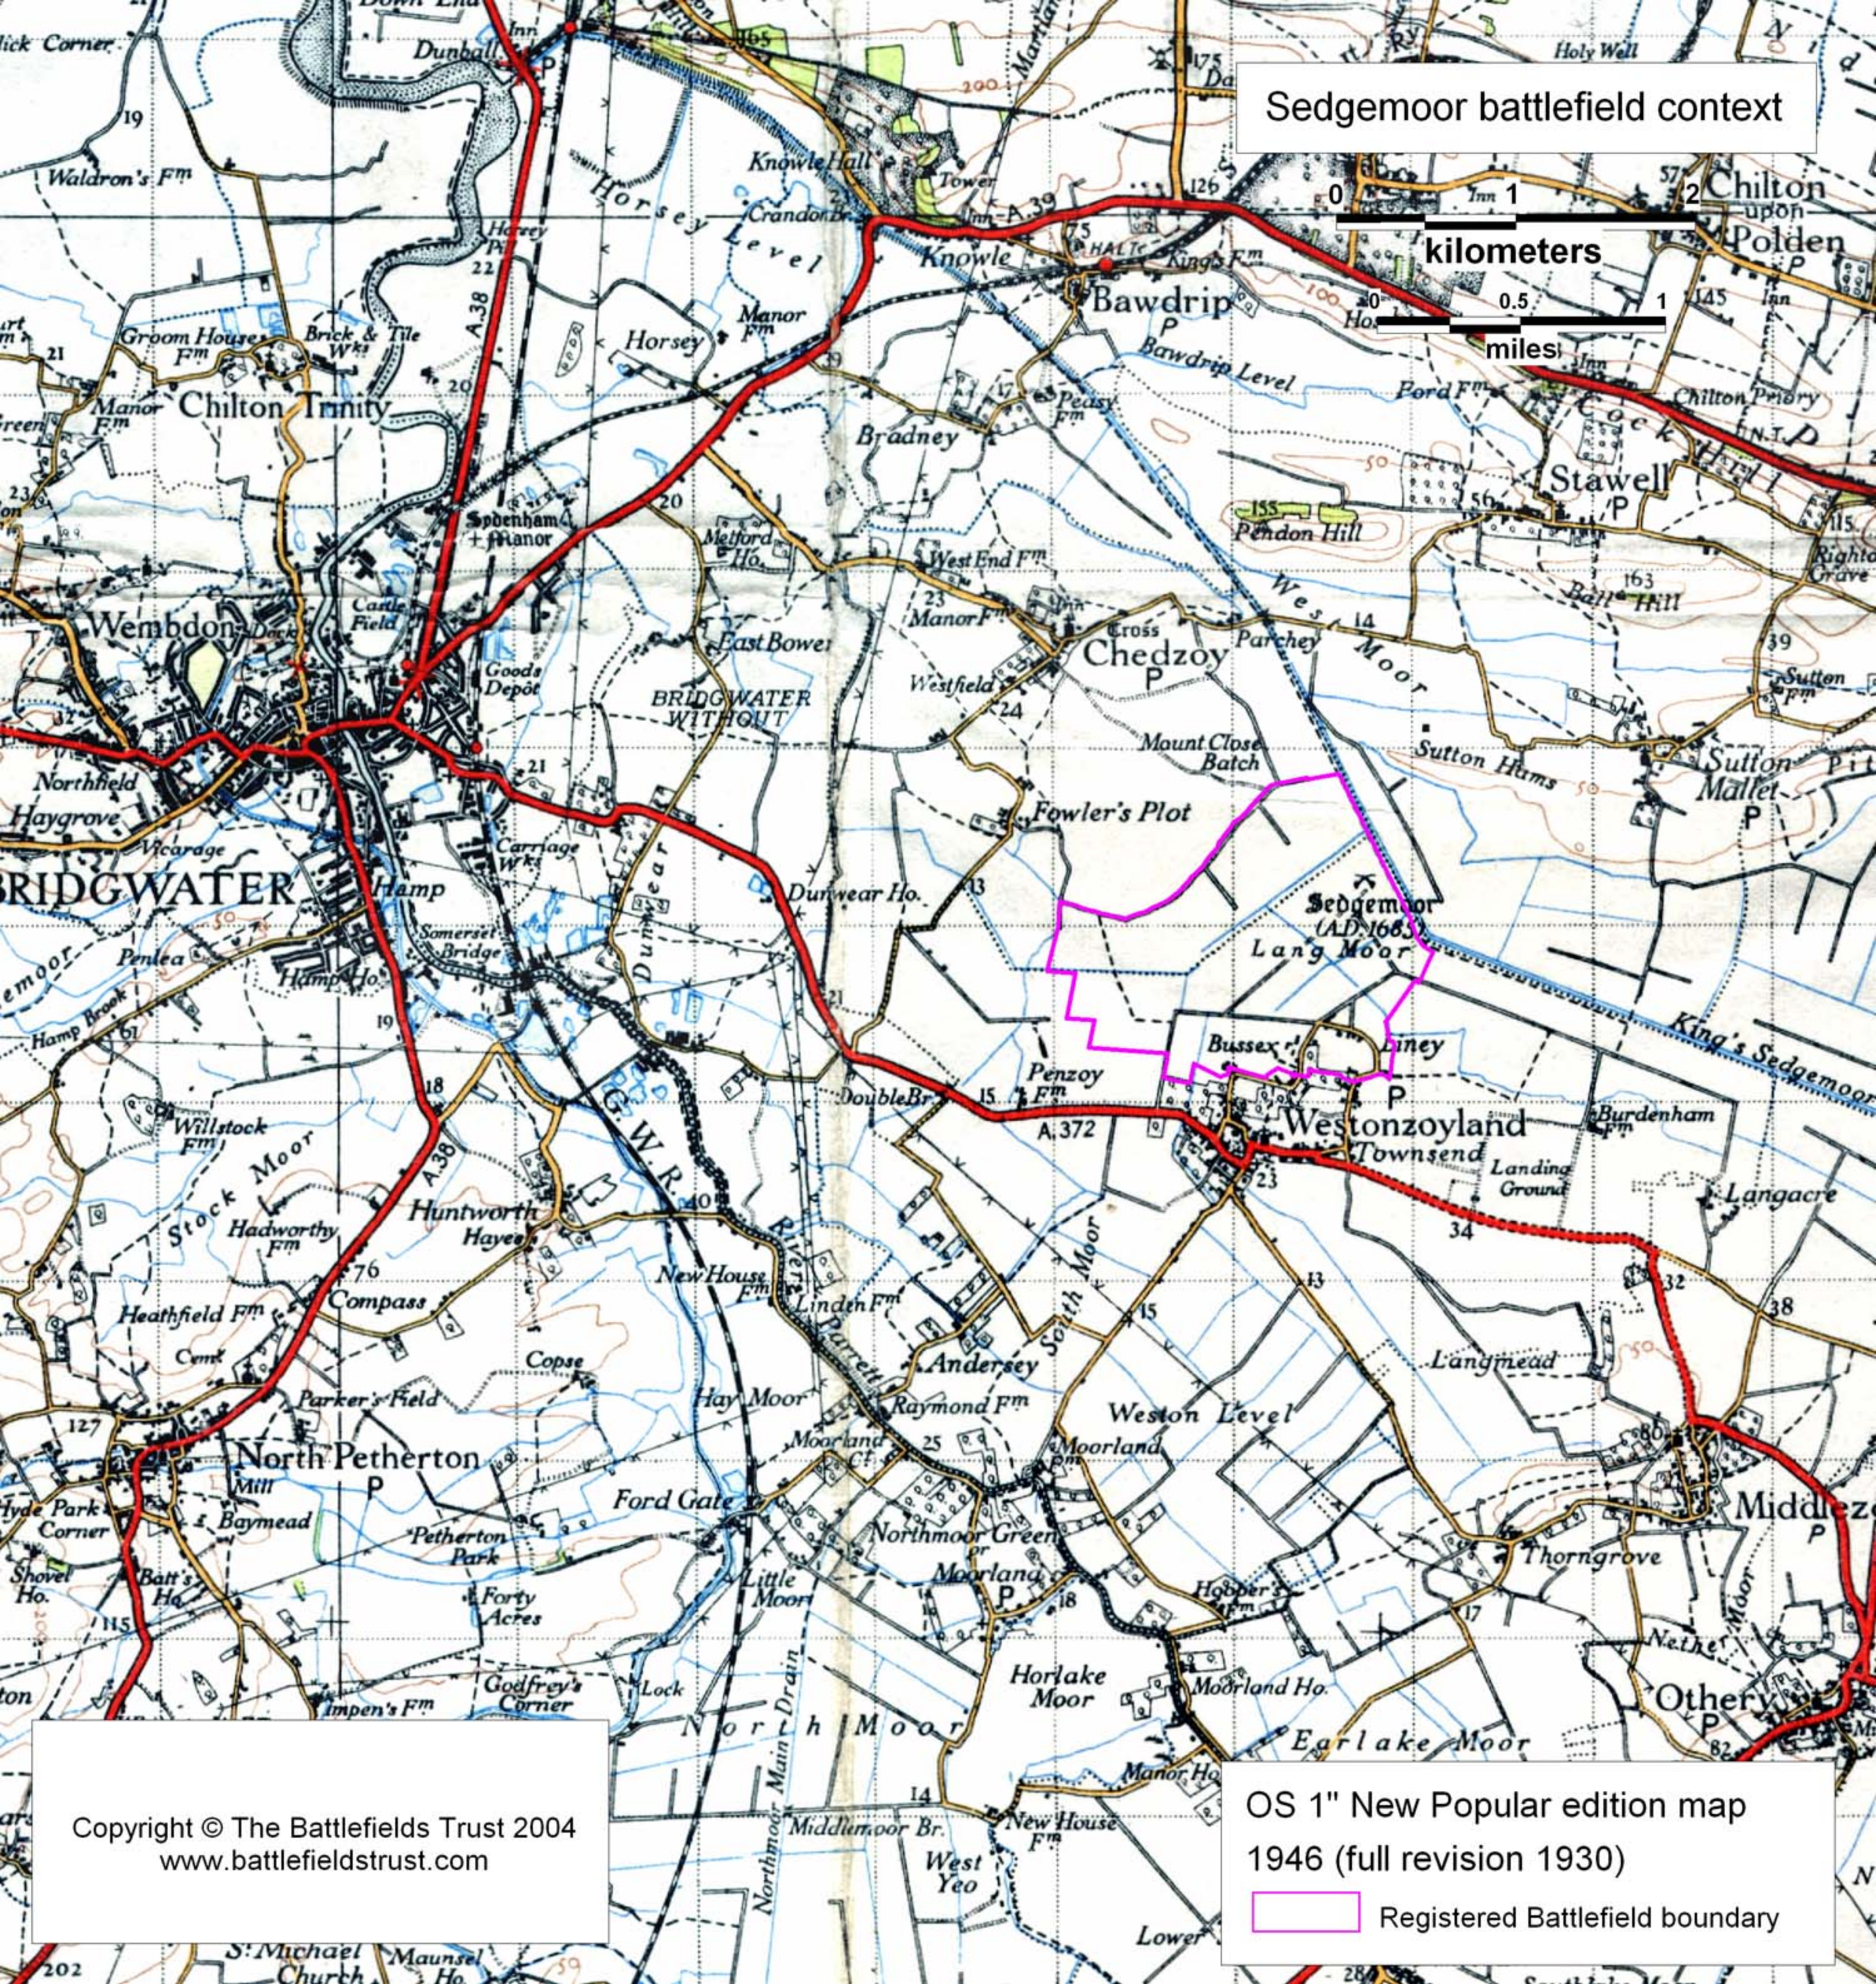

Sedgemoor battlefield context

Copyright © The Battlefields Trust 2004
www.battlefieldstrust.com

OS 1" New Popular edition map
1946 (full revision 1930)

Registered Battlefield boundary