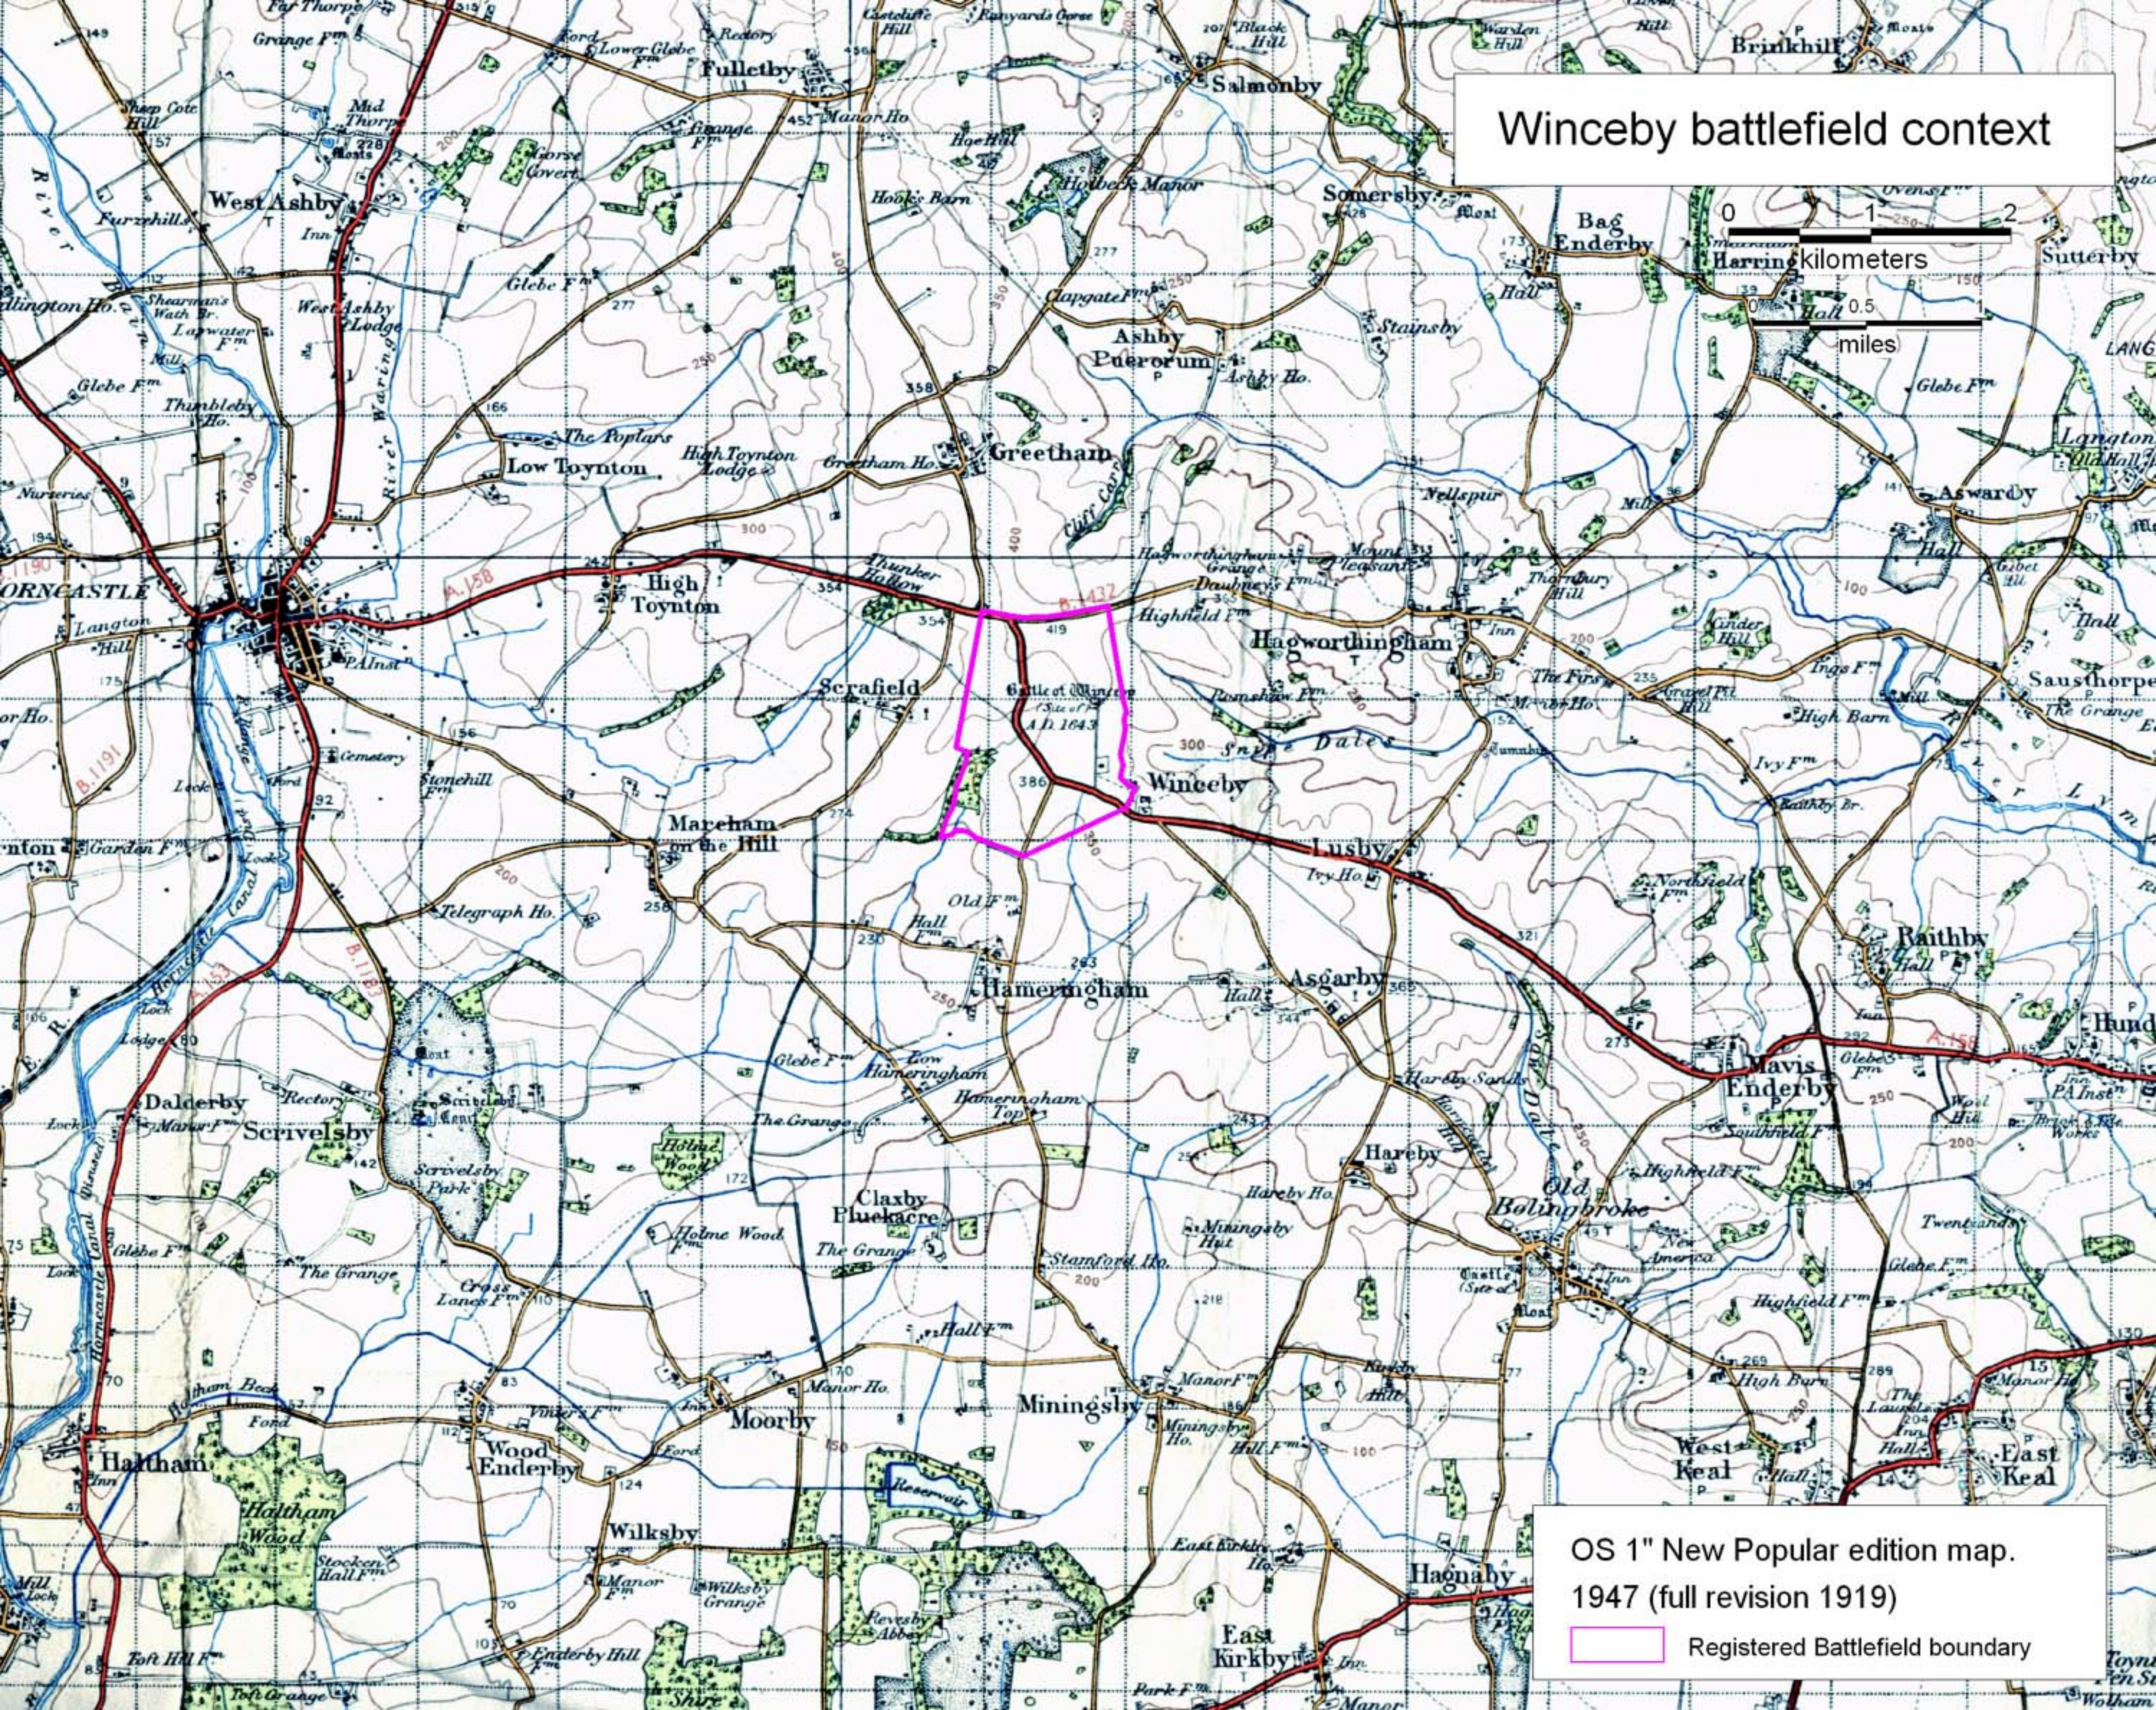

# Winceby battlefield context

OS 1" New Popular edition map.  
1947 (full revision 1919)

Registered Battlefield boundary