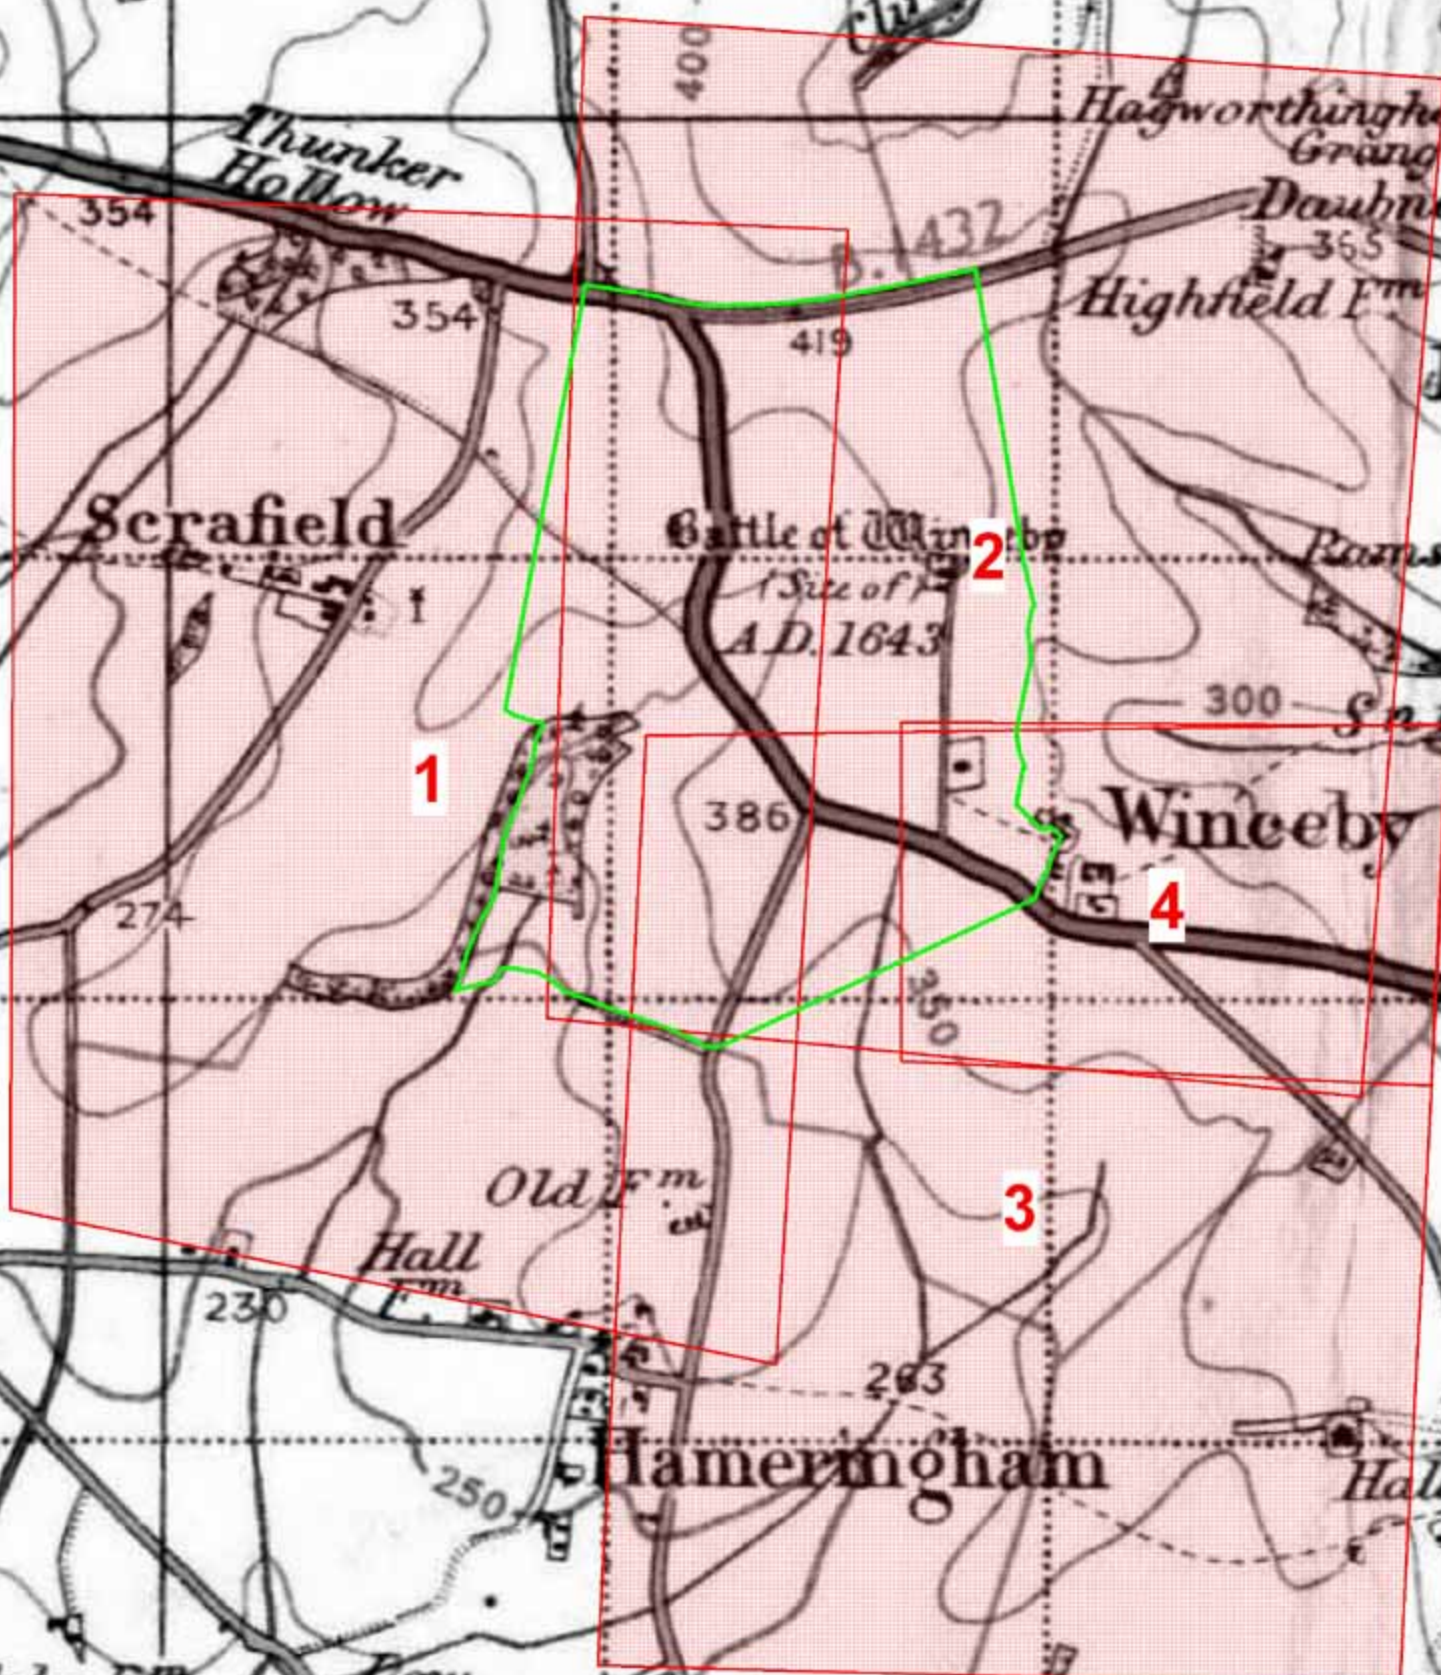

Winceby
Air photo coverage

OS 1" New Popular edition map.
1947 (full revision 1919)

-  Registered Battlefield boundary
-  No of photo in media store

Copyright © The Battlefields Trust 2004
www.battlefieldstrust.com