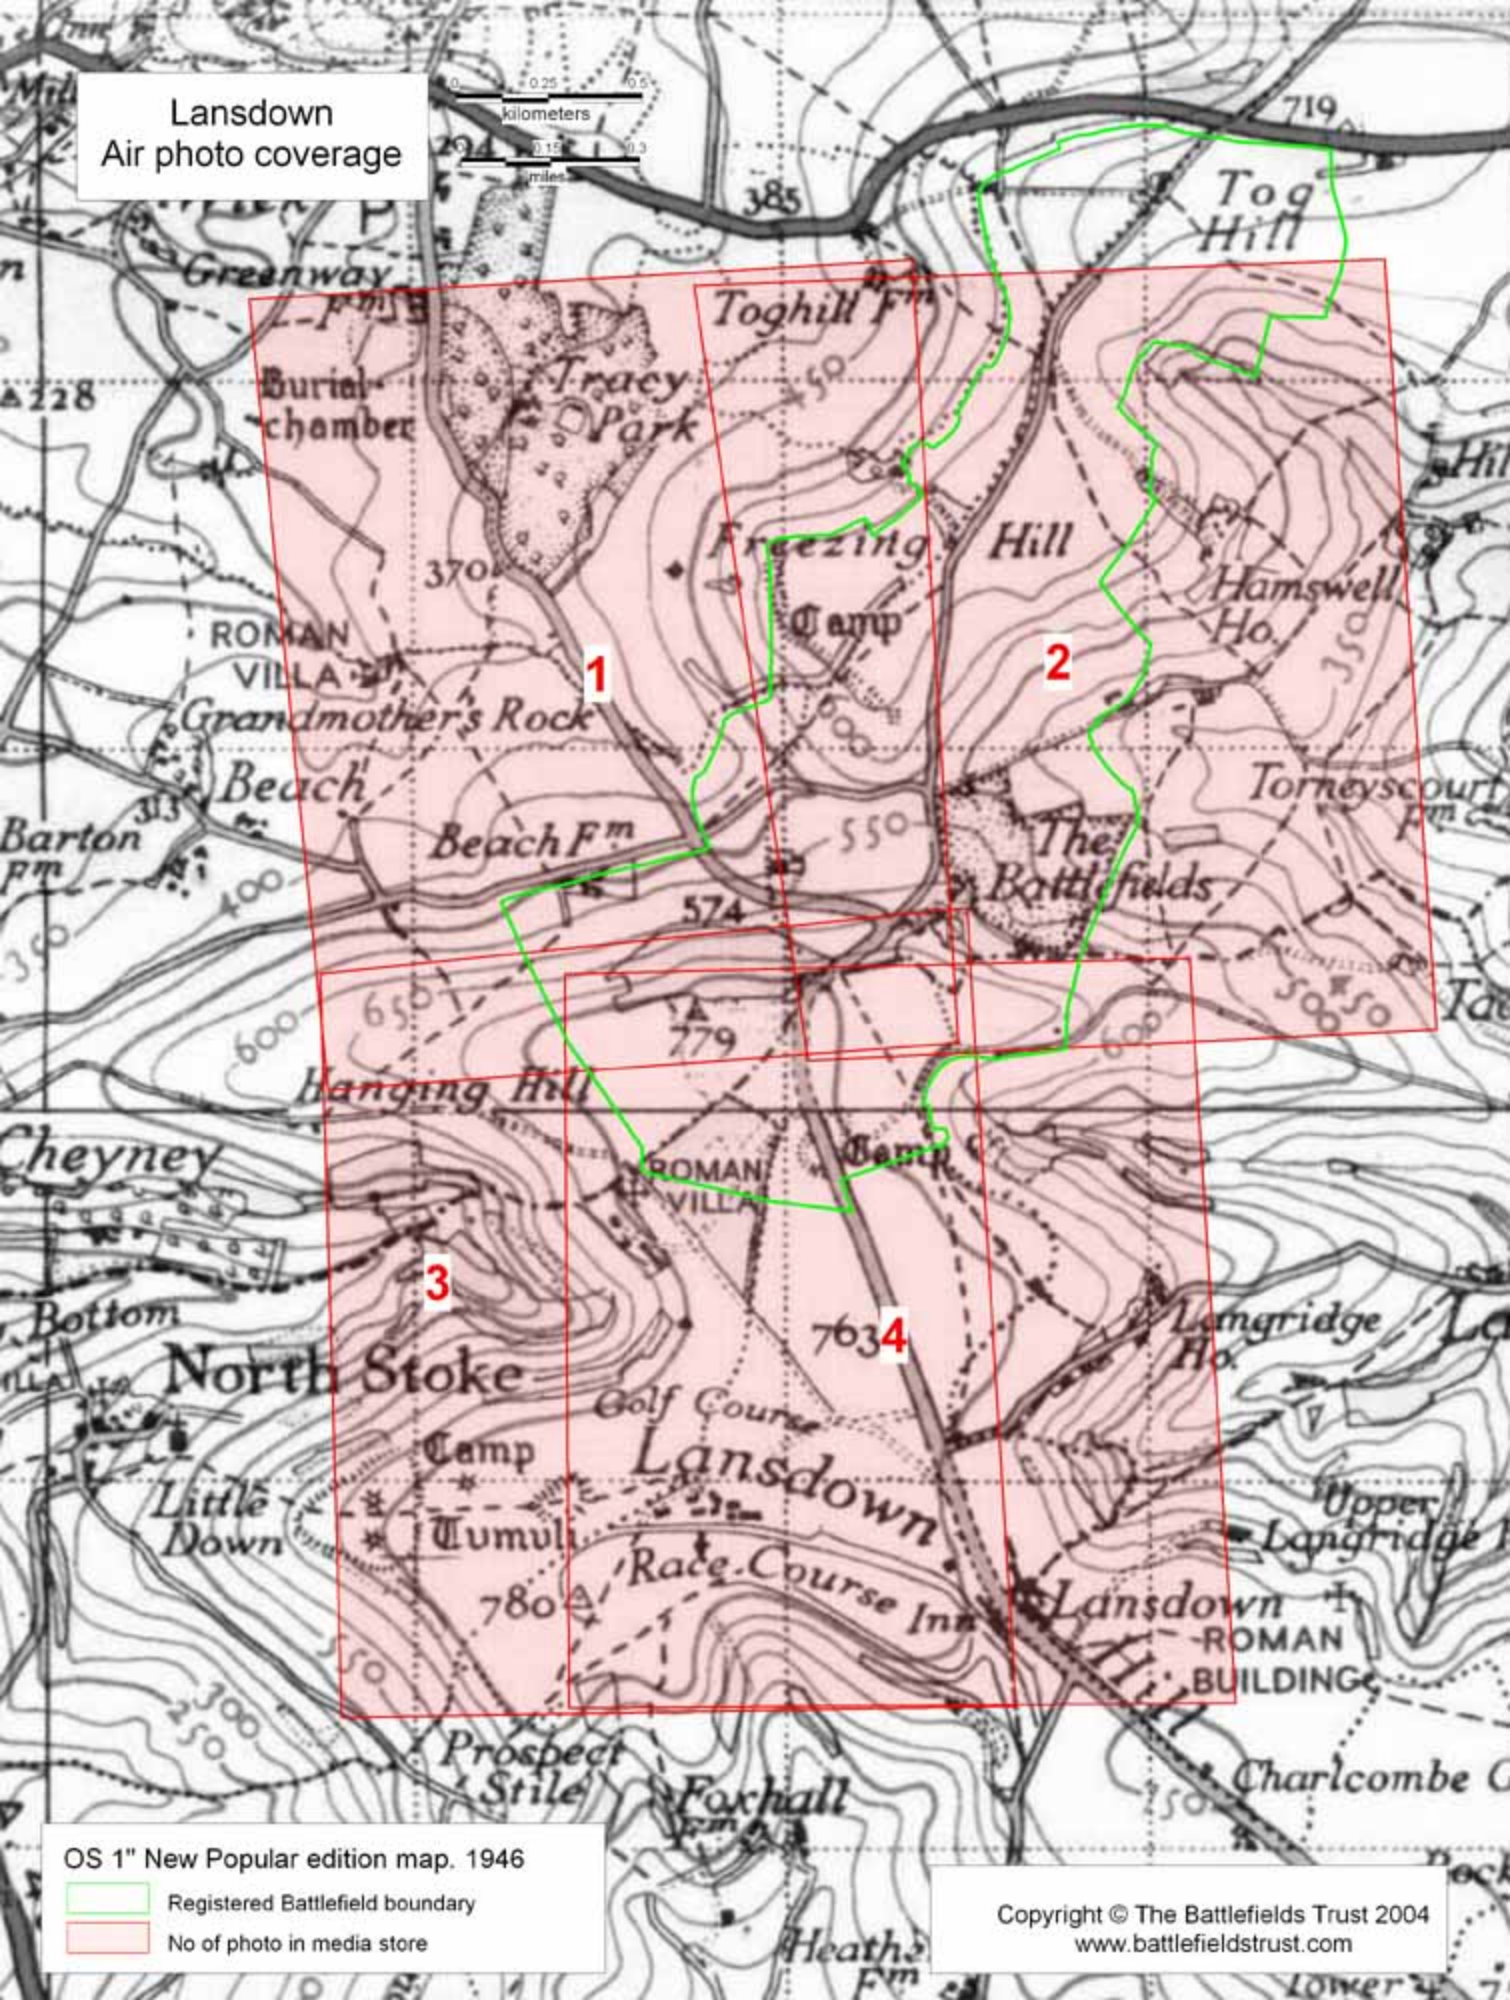

Lansdown
Air photo coverage

1

2

3

4

OS 1" New Popular edition map. 1946

-  Registered Battlefield boundary
-  No. of photo in media store

Copyright © The Battlefields Trust 2004
www.battlefieldstrust.com