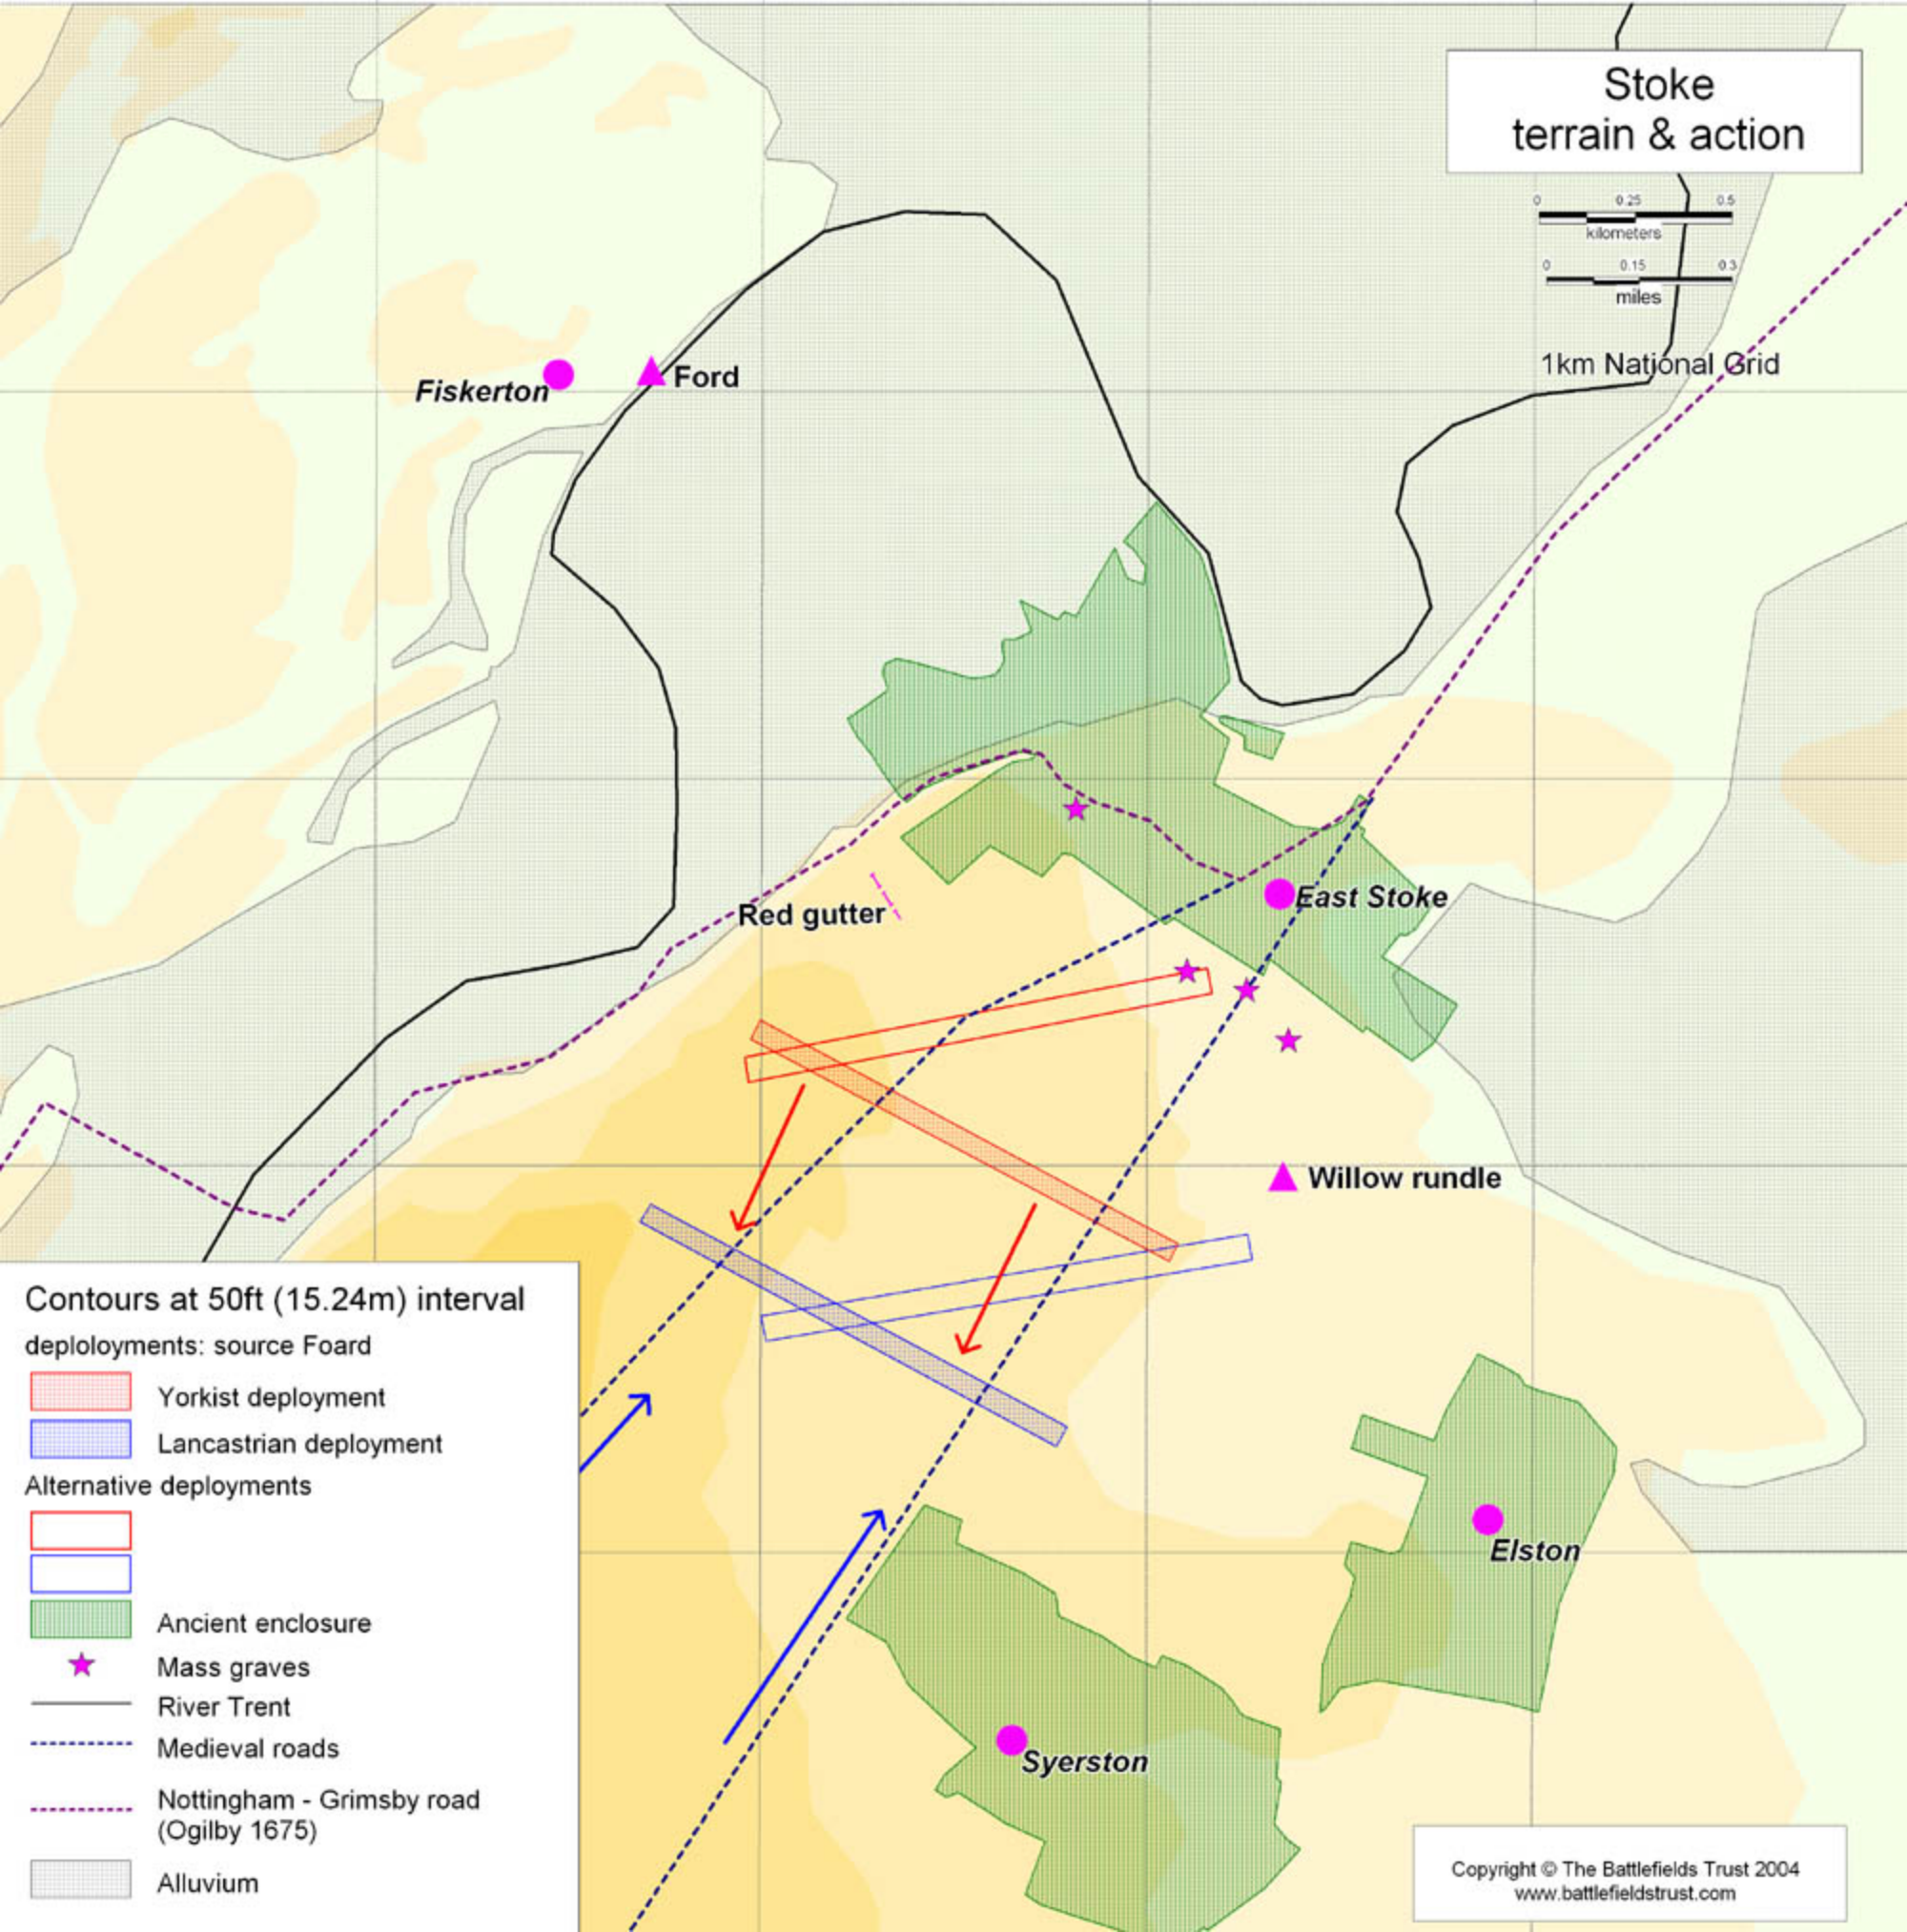

Stoke terrain & action

1km National Grid

Contours at 50ft (15.24m) interval

deployments: source Foard

-  Yorkist deployment
-  Lancastrian deployment

Alternative deployments

- 
- 
-  Ancient enclosure

 Mass graves

 River Trent

 Medieval roads

 Nottingham - Grimsby road
(Ogilby 1675)

 Alluvium