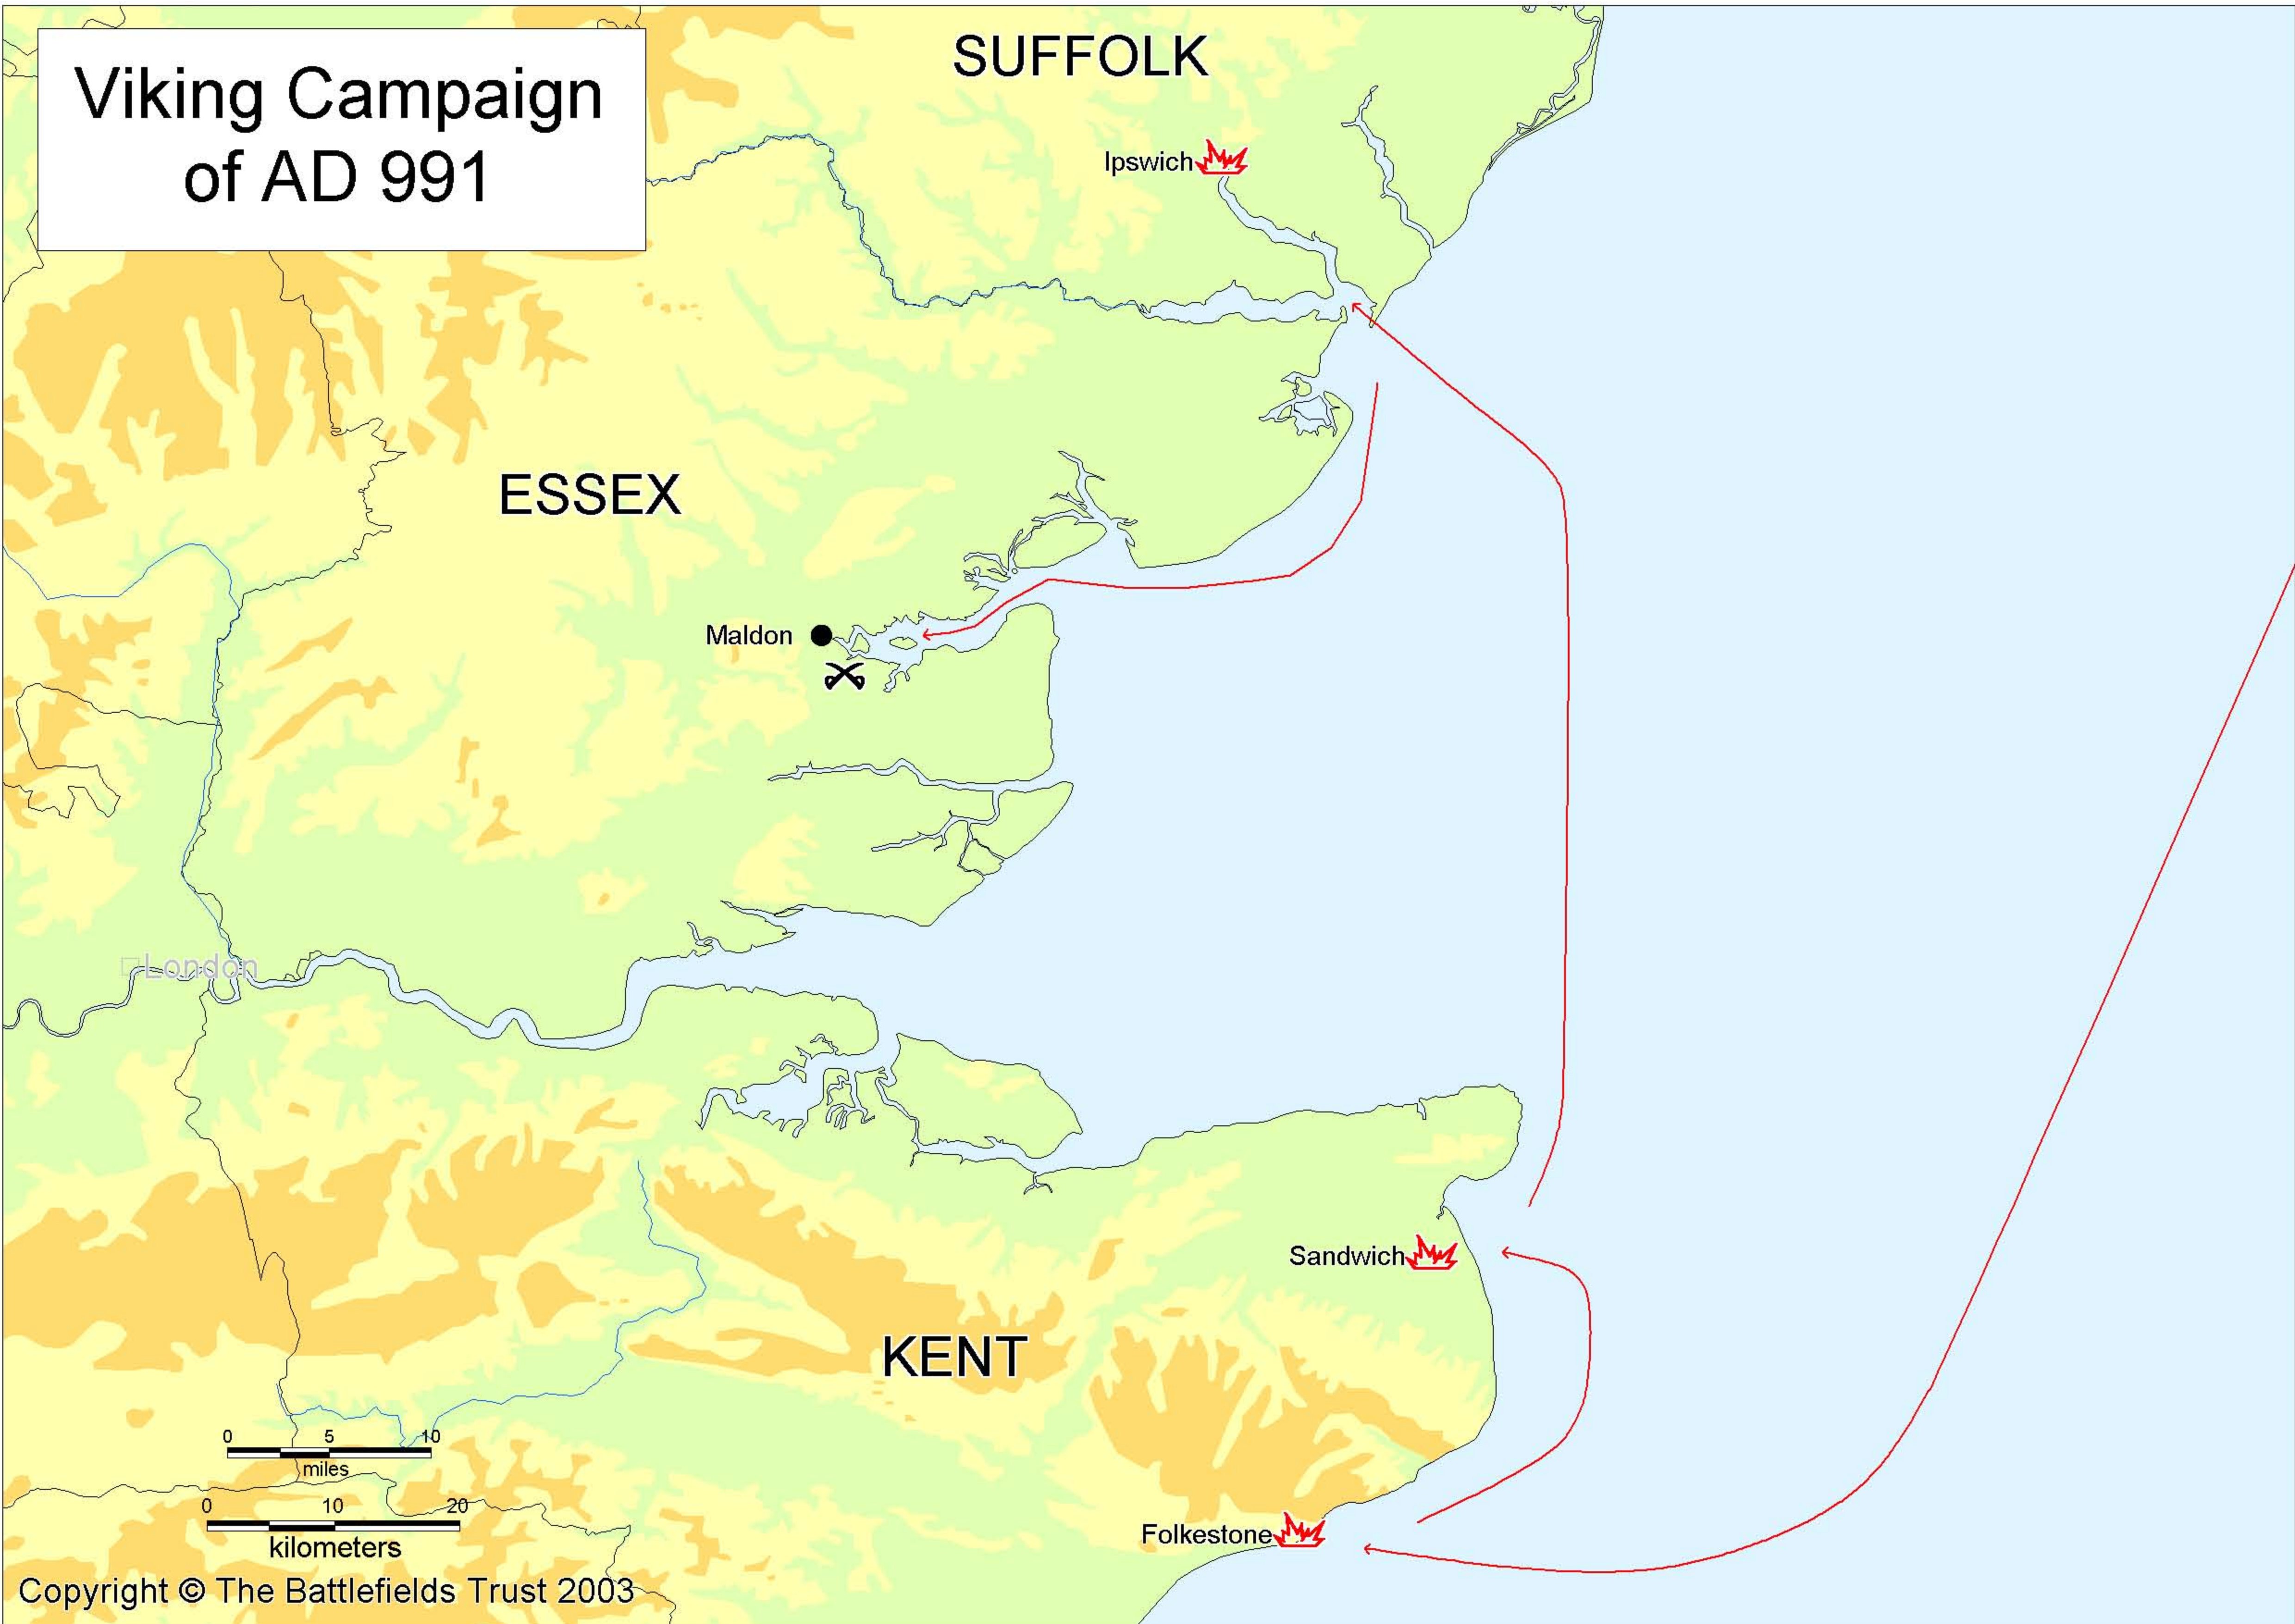

Viking Campaign of AD 991

SUFFOLK

Ipswich

ESSEX

Maldon

London

KENT

Sandwich

Folkestone

0 5 10
miles

0 10 20
kilometers