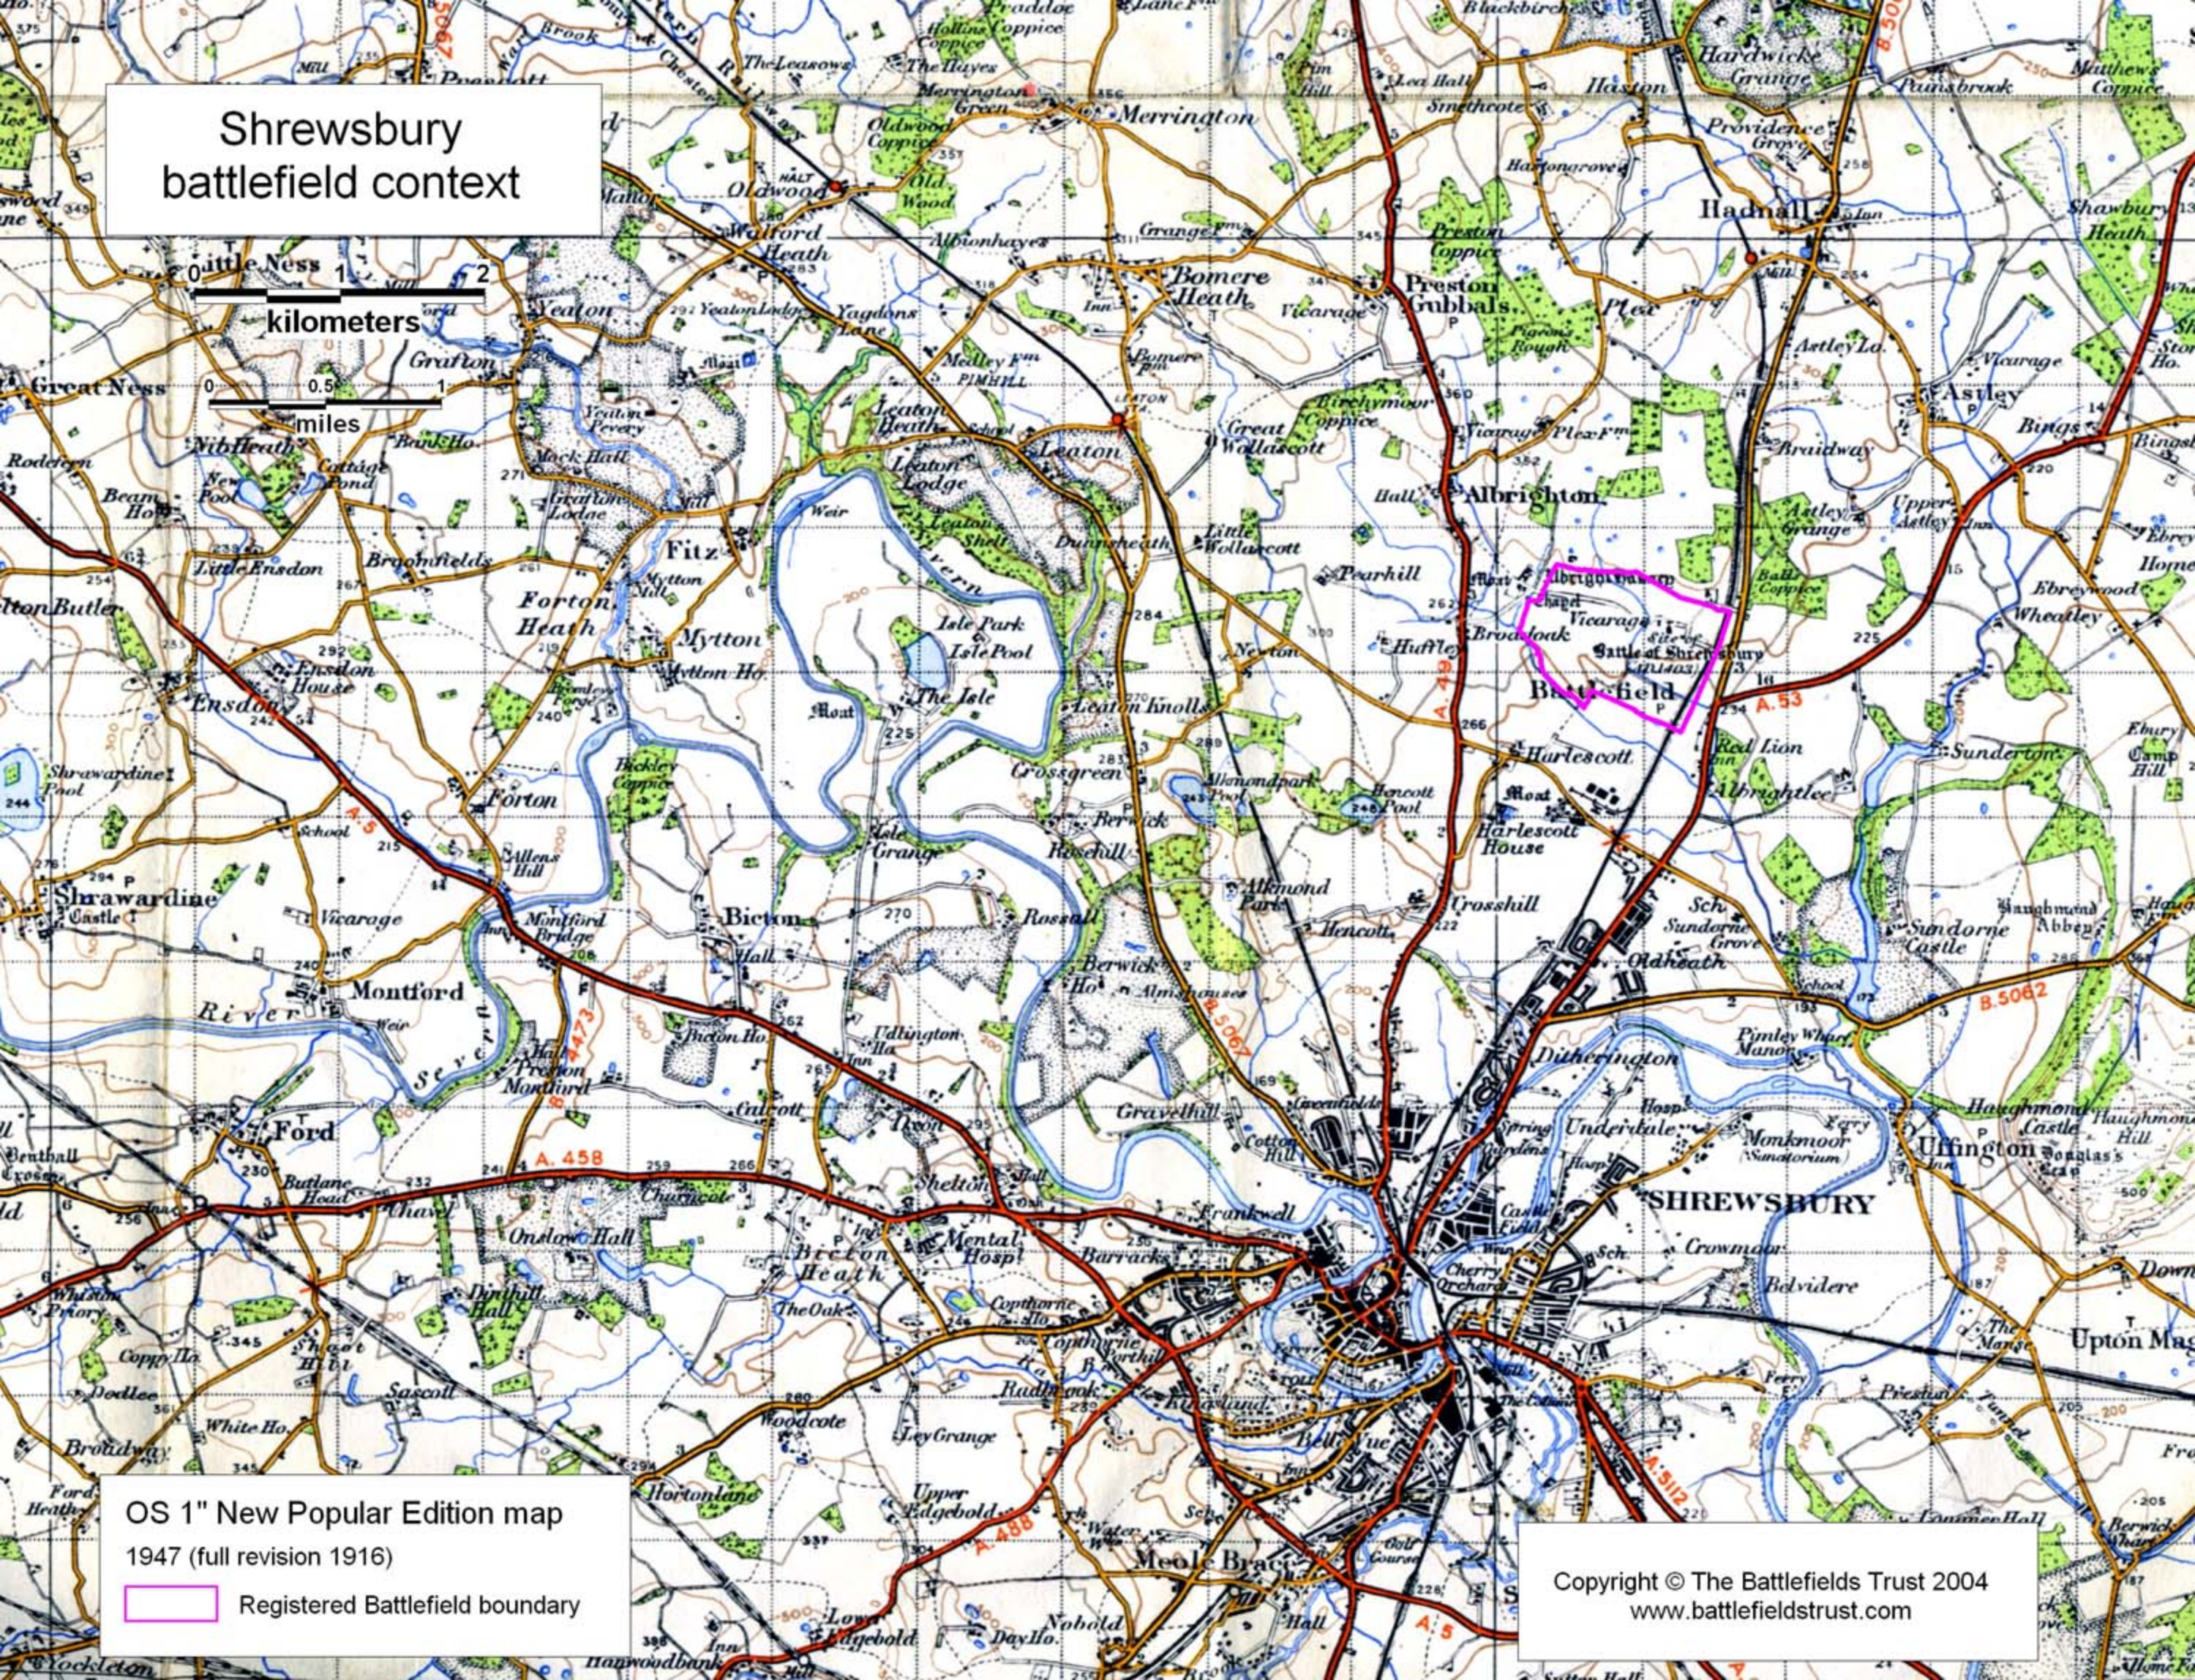

Shrewsbury battlefield context

OS 1" New Popular Edition map
1947 (full revision 1916)

 Registered Battlefield boundary

Copyright © The Battlefields Trust 2004
www.battlefieldstrust.com