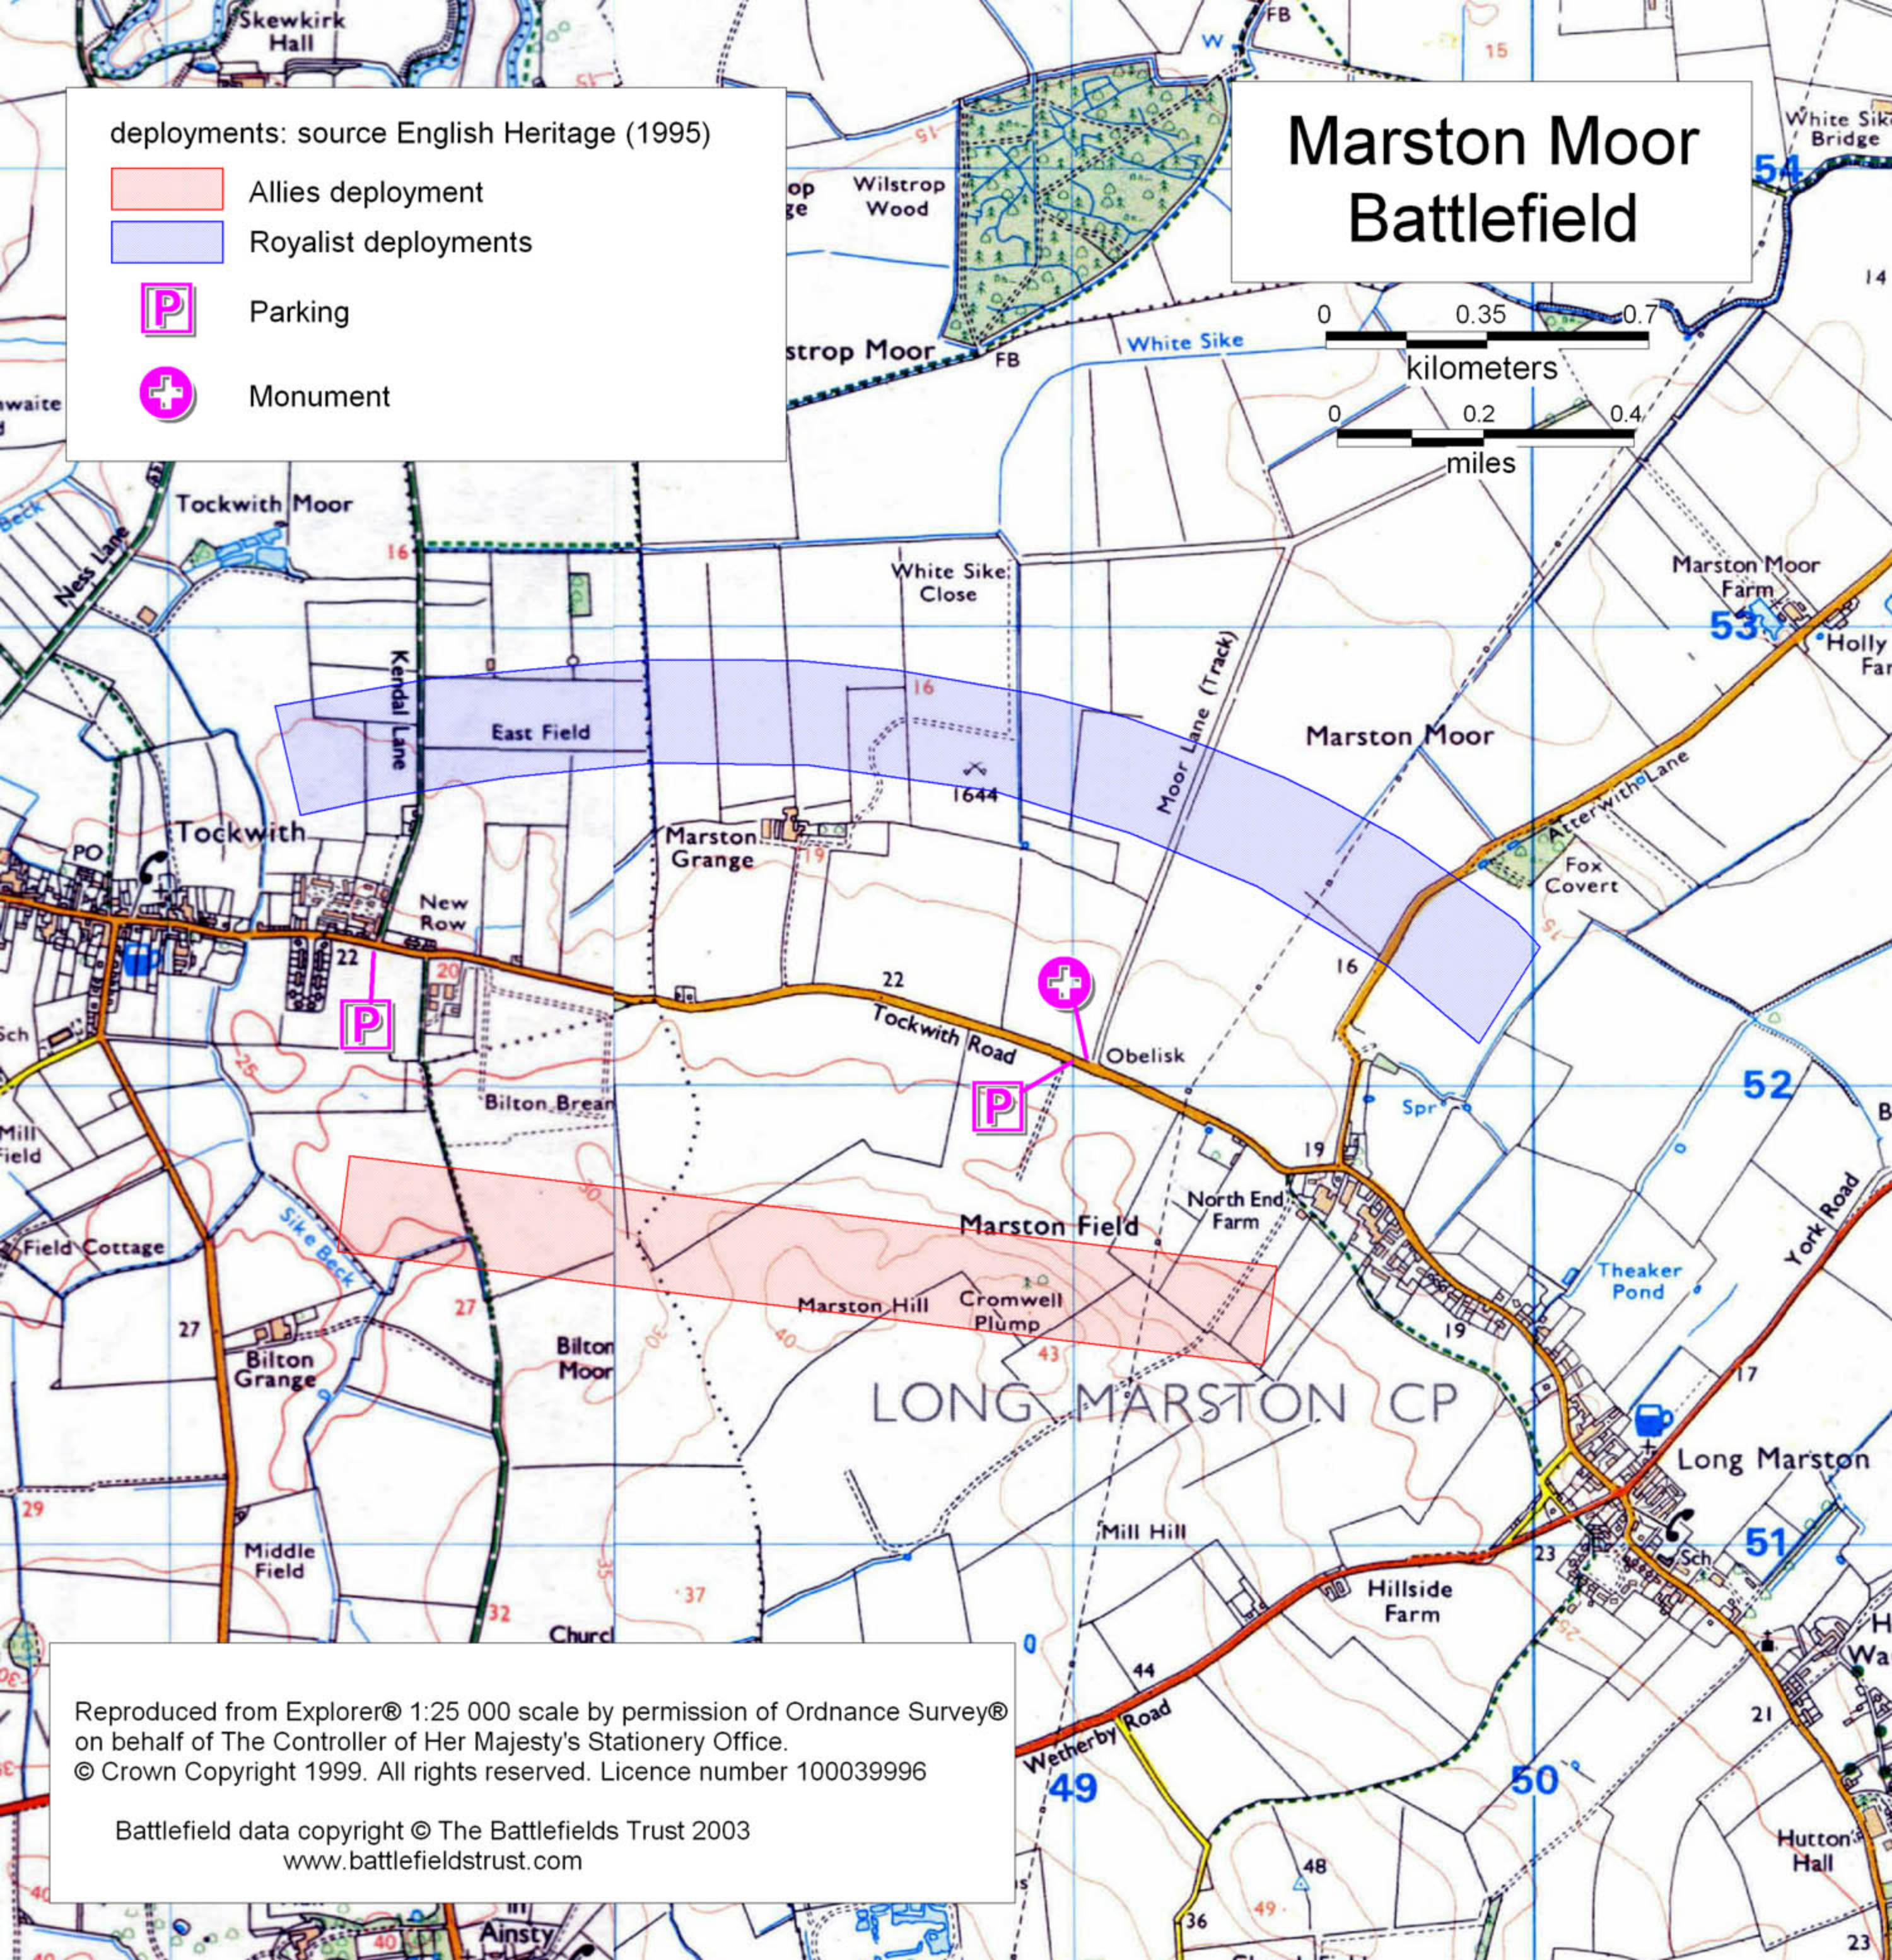

Marston Moor Battlefield

deployments: source English Heritage (1995)

-  Allies deployment
-  Royalist deployments
-  Parking
-  Monument

Reproduced from Explorer® 1:25 000 scale by permission of Ordnance Survey® on behalf of The Controller of Her Majesty's Stationery Office.
© Crown Copyright 1999. All rights reserved. Licence number 100039996

Battlefield data copyright © The Battlefields Trust 2003
www.battlefieldstrust.com