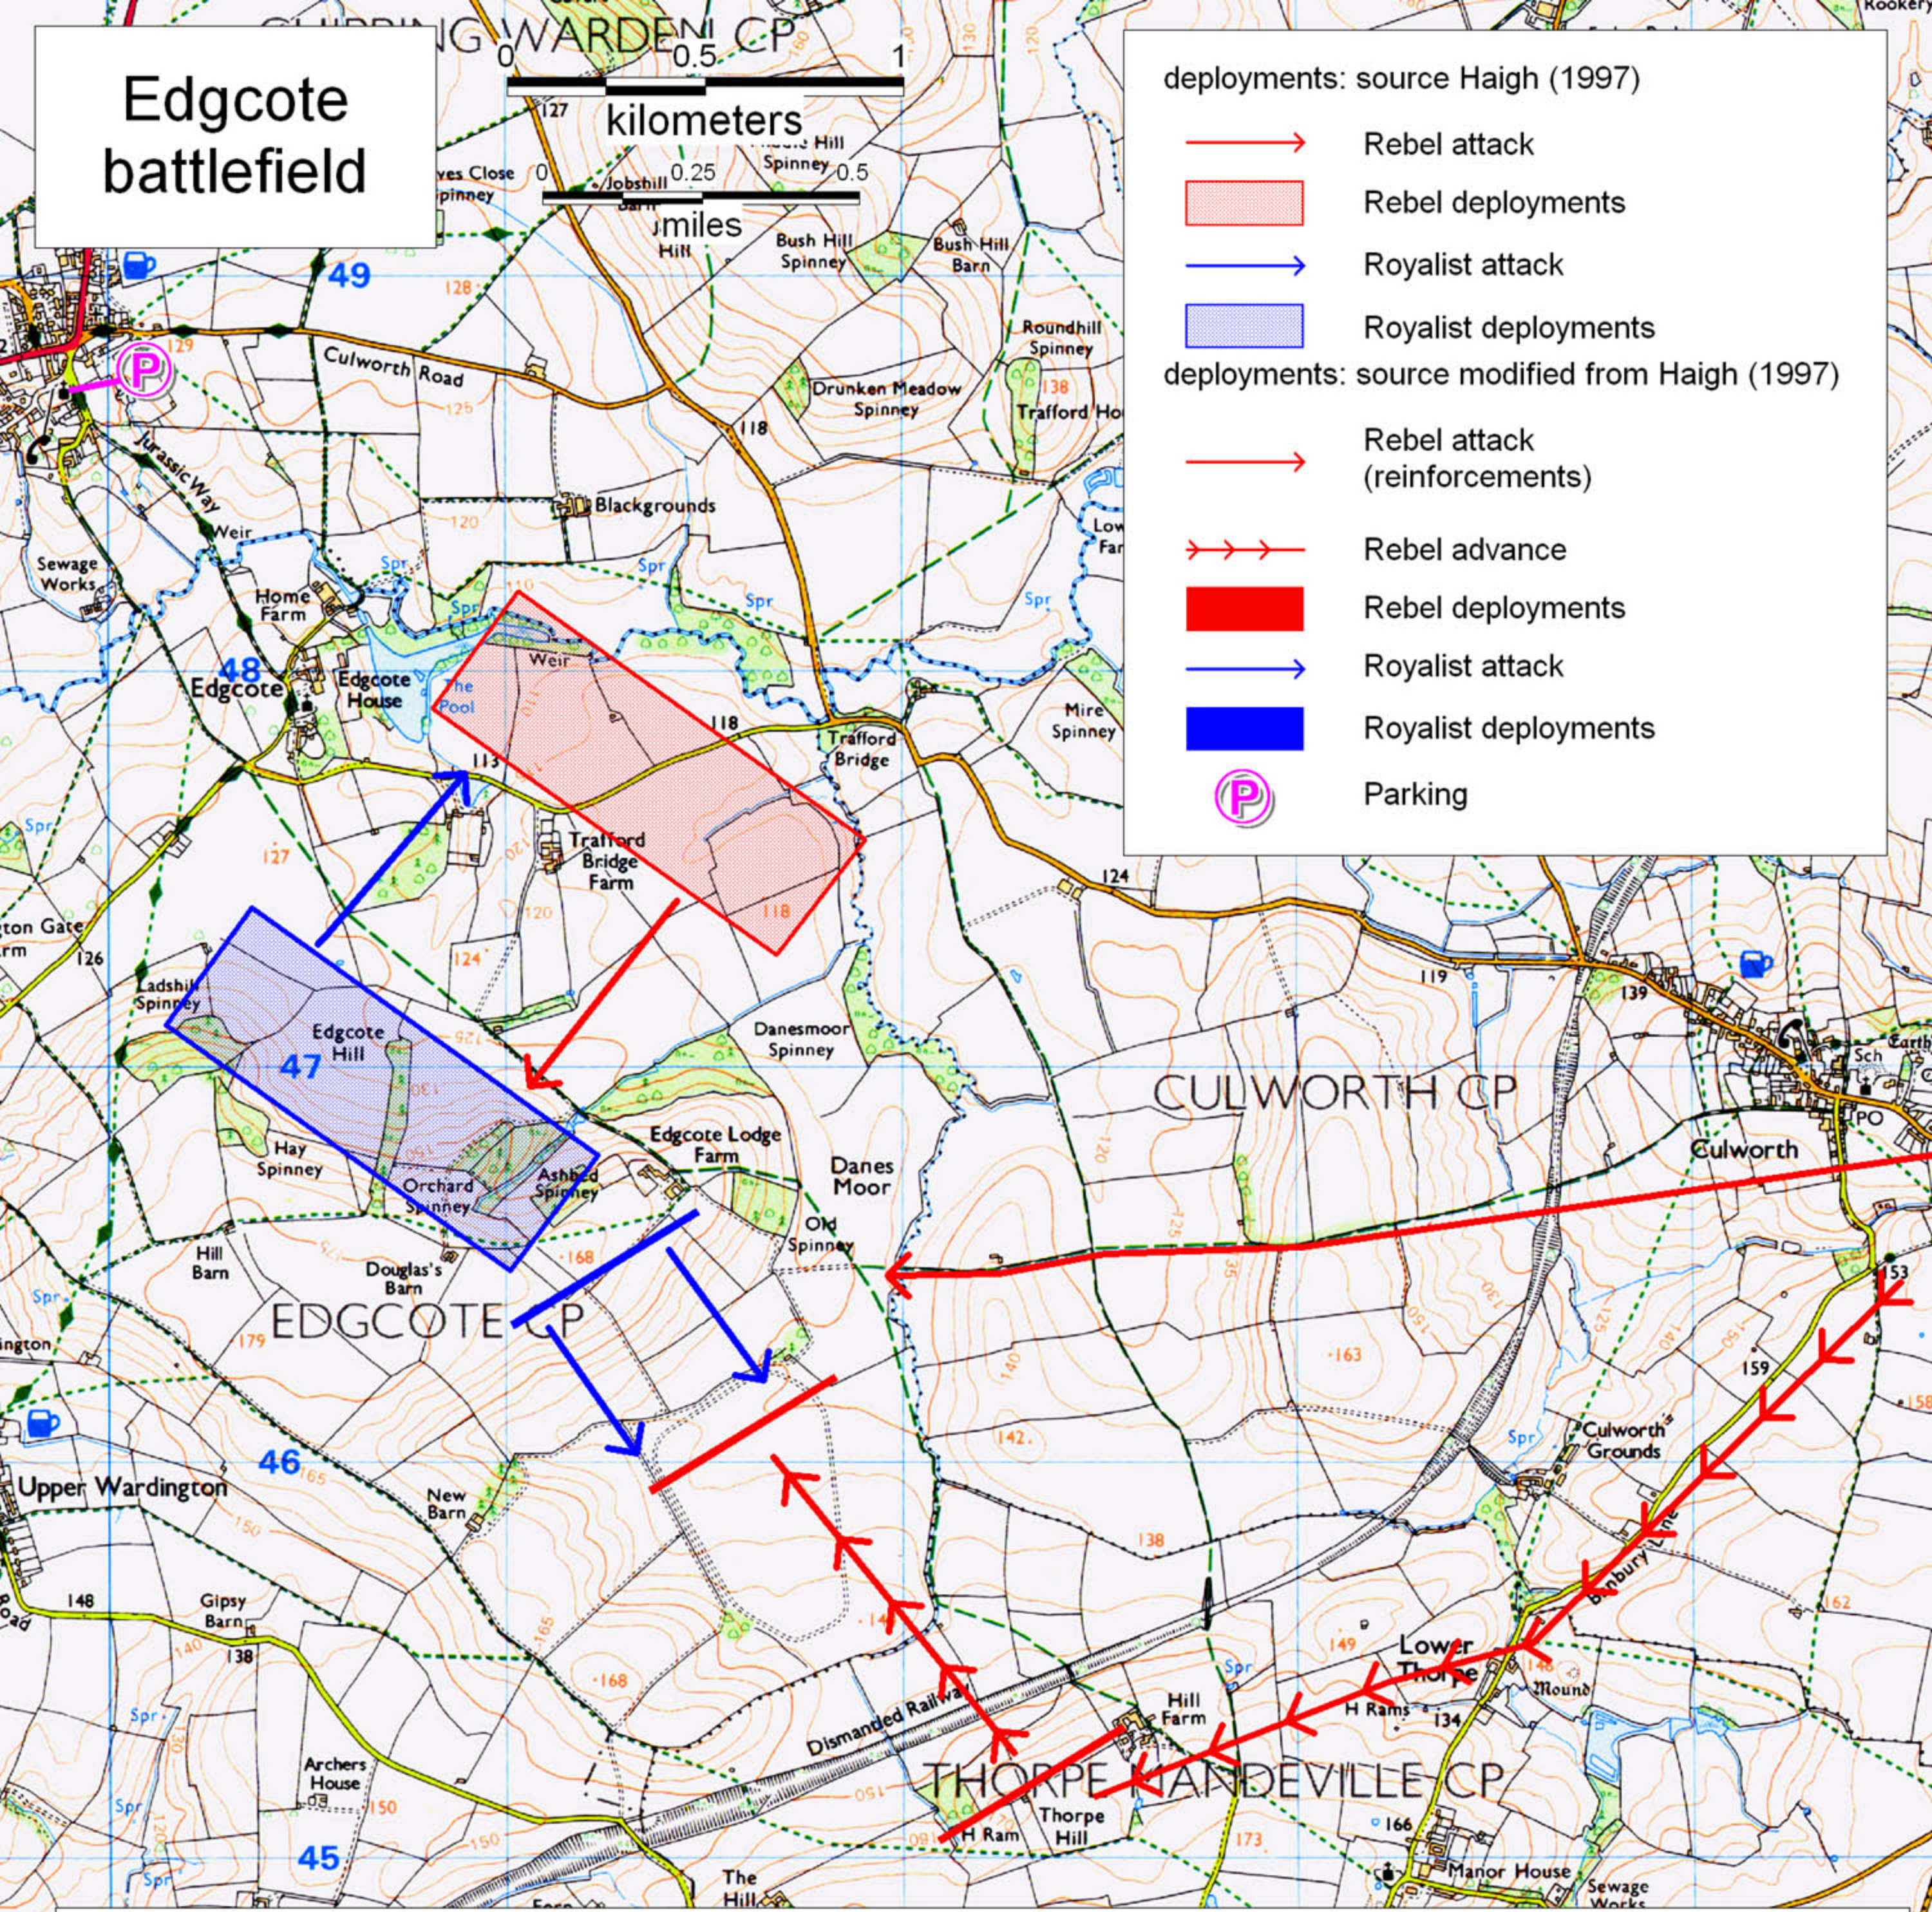

Edgcote battlefield

- deployments: source Haigh (1997)
- Rebel attack
- Rebel deployments
- Royalist attack
- Royalist deployments
- deployments: source modified from Haigh (1997)
- Rebel attack (reinforcements)
- Rebel advance
- Rebel deployments
- Royalist attack
- Royalist deployments
- P Parking

Reproduced from Explorer® 1:25 000 scale by permission of Ordnance Survey® on behalf of The Controller of Her Majesty's Stationery Office.
 © Crown Copyright 1999. All rights reserved. Licence number 100039996